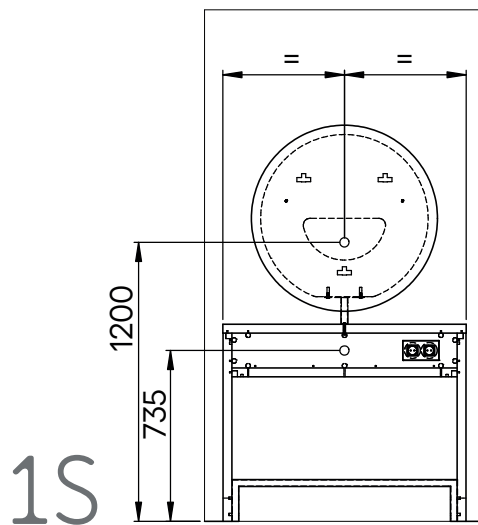

- Instructions -

Joy WALL 1S, 2S

Styling Unit

pah

Dimensions /Dimensiones/Dimensions

(mm)

JOY WALL 1S

JOY WALL 2S

(mm)

Light /Luz/Lumière

1 LED strip light: 19,2W
3000K L2000
1 Converter LED
30W 220AC-in/24DC-out

Socket info:

Socket 16A 250V
+ child protection

2S

Light /Luz/Lumière

2 LED strip light: 19,2W
3000K L2000
2 Converter LED
30W 220AC-in/24DC-out

Socket info:

Socket 16A 250V
+ child protection

pahi.com
pahi@pahi.com
T +34 938 890 417

C. Barcelona 32-34
08503 Gurb
Barcelona, Spain

pahi

Joy ISLAND 2S, 4S

Styling Unit

pahi

Dimensions /Dimensiones/Dimensions

(mm)

JOY ISLAND 2S

JOY ISLAND 4S

In the box /En la caja/Dans la boîte

2S

4S

X2