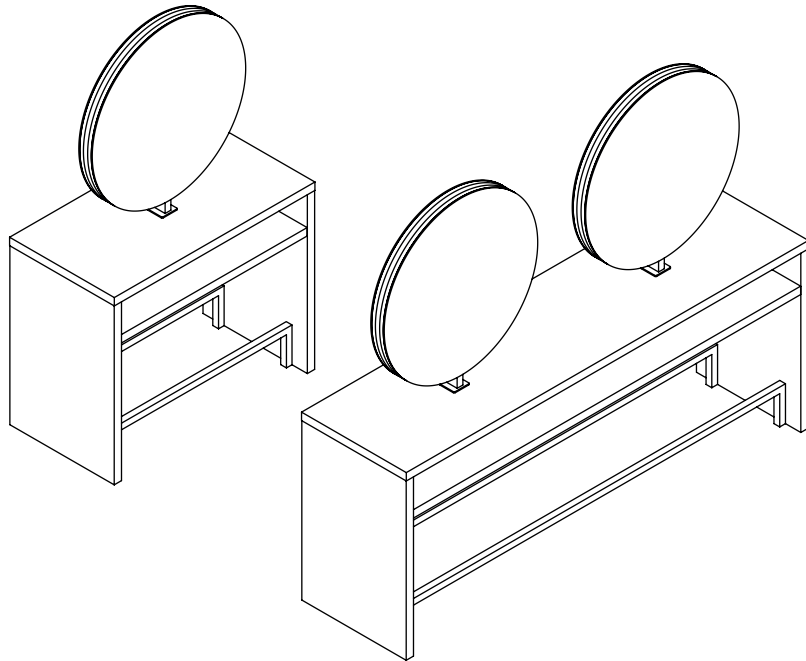

(mm)

Light /Luz/Lumière

1 LED strip light: 19,2W
3000K L2000
1 Converter LED
30W 220AC-in/24DC-out

Socket info:

Socket 16A 250V
+ child protection

2S

Light /Luz/Lumière

2 LED strip light: 19,2W
3000K L2000
2 Converter LED
30W 220AC-in/24DC-out

Socket info:

Socket 16A 250V
+ child protection

pahi.com
pahi@pahi.com
T +34 938 890 417

C. Barcelona 32-34
08503 Gurb
Barcelona, Spain

pahi

Joy ISLAND 2S, 4S

Styling Unit

pahi

Dimensions /Dimensiones/Dimensions

(mm)

JOY ISLAND 2S

JOY ISLAND 4S

In the box /En la caja/Dans la boîte

2S

4S

X2