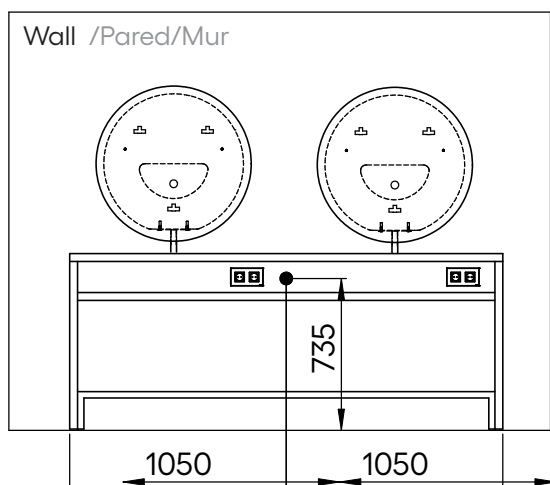

- Instructions -

Joy WALL 1S, 2S

Styling Unit

pah

Dimensions /Dimensiones/Dimensions

(mm)

JOY WALL 1S

JOY WALL 2S

(mm)

Light /Luz/Lumière

1 LED strip light: 19,2W
3000K L2000
1 Converter LED
30W 220AC-in/24DC-out

Socket info:

Socket 16A 250V
+ child protection

2S

Light /Luz/Lumière

2 LED strip light: 19,2W
3000K L2000
2 Converter LED
30W 220AC-in/24DC-out

Socket info:

Socket 16A 250V
+ child protection

pahi.com
pahi@pahi.com
T +34 938 890 417

C. Barcelona 32-34
08503 Gurb
Barcelona, Spain

pahi

Joy ISLAND 2S, 4S

Styling Unit

pahi

Dimensions /Dimensiones/Dimensions

(mm)

JOY ISLAND 2S

JOY ISLAND 4S

In the box /En la caja/Dans la boîte

2S

4S

X2