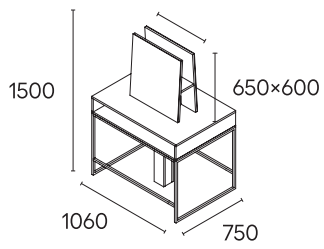

2S

Socket info:

Socket 16A 250V
+ child protection

pahi.com
pahi@pahi.com
T +34 938 890 417

C. Barcelona 32-34
08503 Gurb
Barcelona, Spain

pahi

- Instructions -

Mesa ISLAND 2S, 4S

Styling Unit

pahi

Dimensions /Dimensiones/Dimensions

(mm)

MESA 2S ISLAND

MESA 4S ISLAND

In the box /En la caja/Dans la boîte

2S