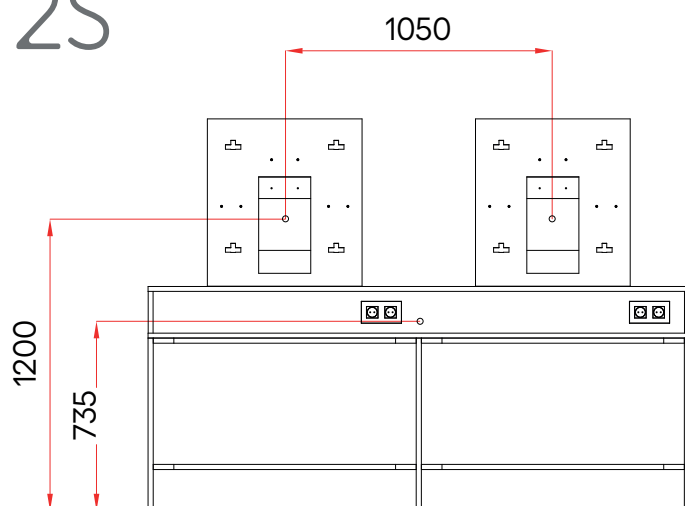

Socket info:

Socket 16A 250V
+ child protection

2S