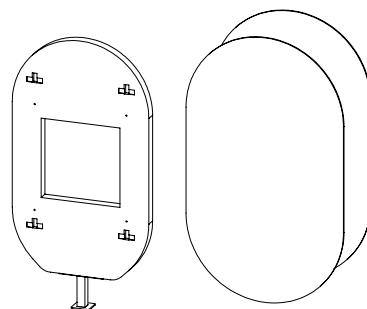

Dimensions /Dimensiones/Dimensions

(mm)

In the box /En la caja/Dans la boîte

2S

4S