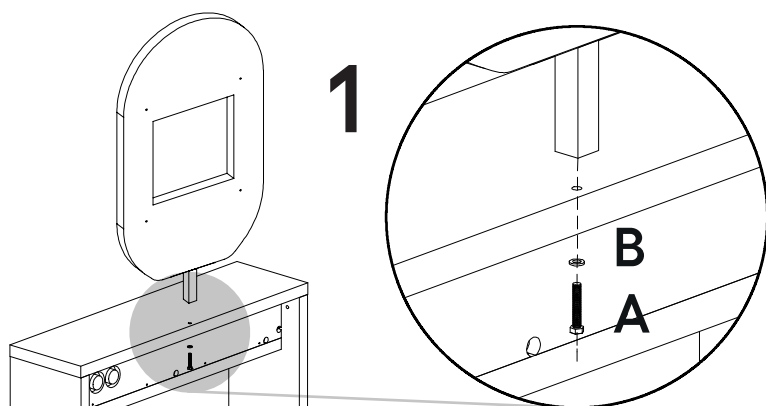

Assembling /Montaje/Assemblage