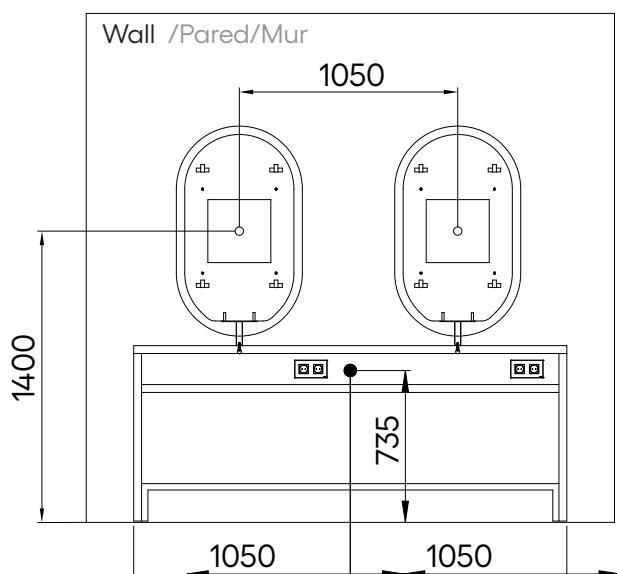

(mm)

1S

Light /Luz/Lumière

1 LED strip light: 19,2W
3000K L2000
1 Converter LED
30W 220AC-in/24DC-out

Socket info:

Socket 16A 250V
+ child protection

2S

Light /Luz/Lumière

2 LED strip light: 19,2W
3000K L2000
2 Converter LED
30W 220AC-in/24DC-out

Socket info:

Socket 16A 250V
+ child protection

pahi.com
pahi@pahi.com
T +34 938 890 417

C. Barcelona 32-34
08503 Gurb
Barcelona, Spain

Holes to fix the structure
/Agujeros para fijar la estructura
/Trous pour fixer la structure

Top View /Vista superior/Vue de dessus (mm)

2S

Light /Luz/Lumière

1 LED strip light: 19,2W
3000K L2000
1 Converter LED
30W 220AC-in/24DC-out