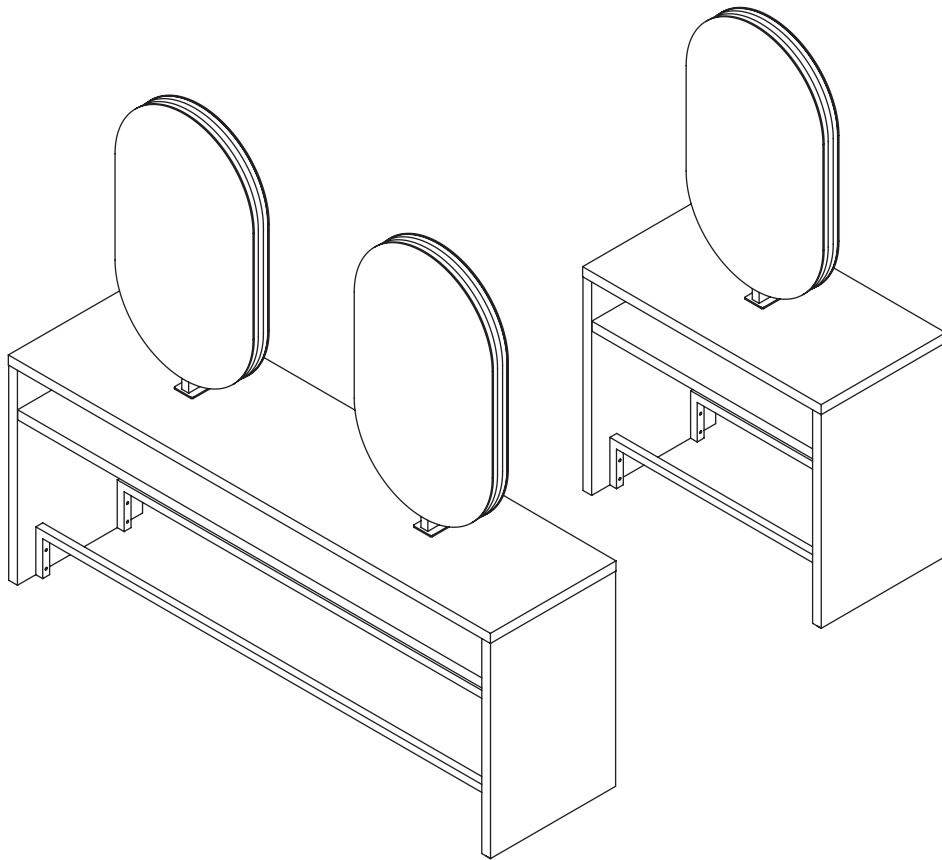

Clay

ISLAND 2S, 4S
Styling Unit

pah