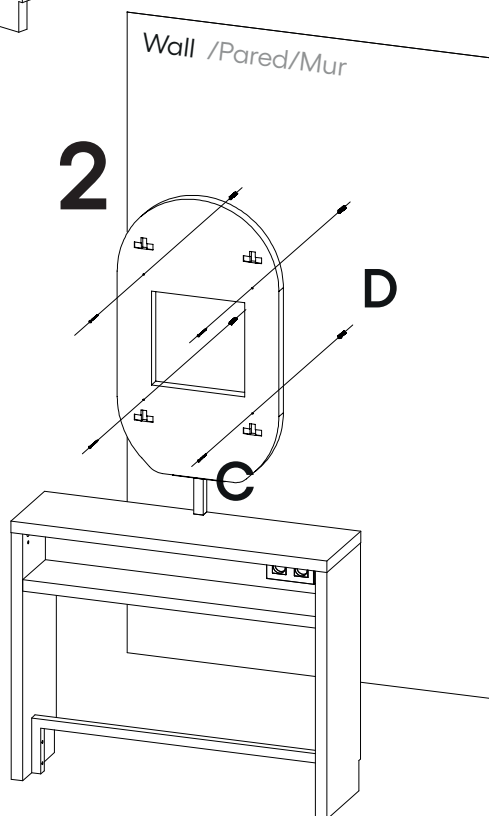

Clay

WALL 1S, 2S
Styling Unit

pah

(mm)

CLAY 1S

CLAY 2S WALL

In the box /En la caja/Dans la boîte

1S

(mm)

1S

Light /Luz/Lumière

1 LED strip light: 19,2W
3000K L2000
1 Converter LED
30W 220AC-in/24DC-out

Socket info:

Socket 16A 250V
+ child protection

2S

Light /Luz/Lumière