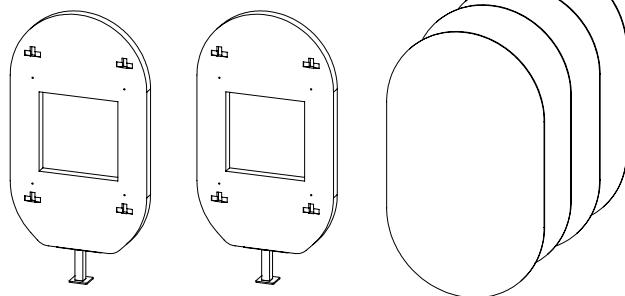

Dimensions /Dimensiones/Dimensions

(mm)

In the box /En la caja/Dans la boîte

2S

4S