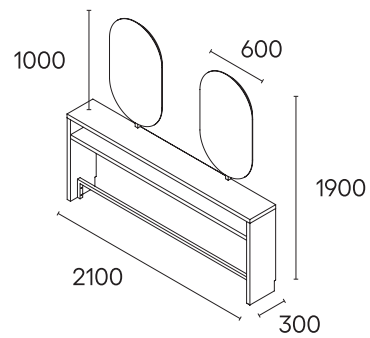

Clay

WALL 1S, 2S
Styling Unit

pah

(mm)

CLAY 1S

CLAY 2S WALL

In the box /En la caja/Dans la boîte

1S

(mm)

1S

Light /Luz/Lumière

1 LED strip light: 19,2W
3000K L2000
1 Converter LED
30W 220AC-in/24DC-out

Socket info:

Socket 16A 250V
+ child protection

2S

Light /Luz/Lumière