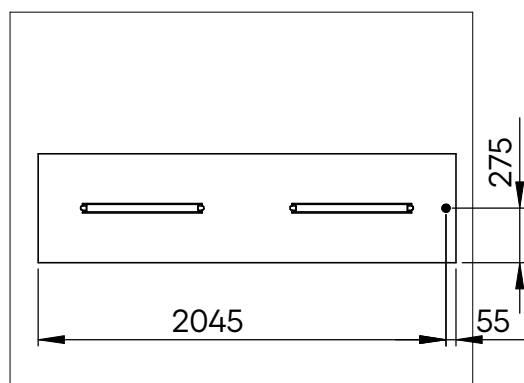

Socket info:

Socket 16A 250V
+ child protection

4S