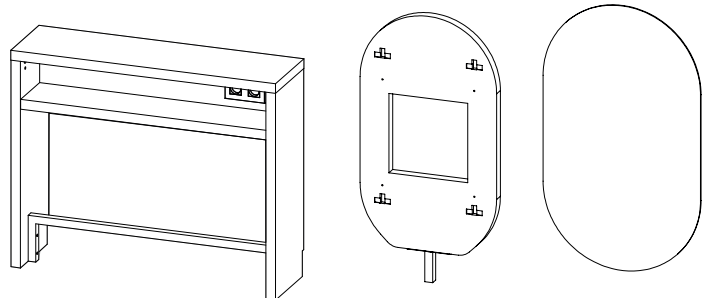

Clay

WALL 1S, 2S
Styling Unit

pah

(mm)

CLAY 1S

CLAY 2S WALL

In the box /En la caja/Dans la boîte

1S

(mm)

1S

Light /Luz/Lumière

1 LED strip light: 19,2W
3000K L2000
1 Converter LED
30W 220AC-in/24DC-out

Socket info:

Socket 16A 250V
+ child protection

2S

Light /Luz/Lumière