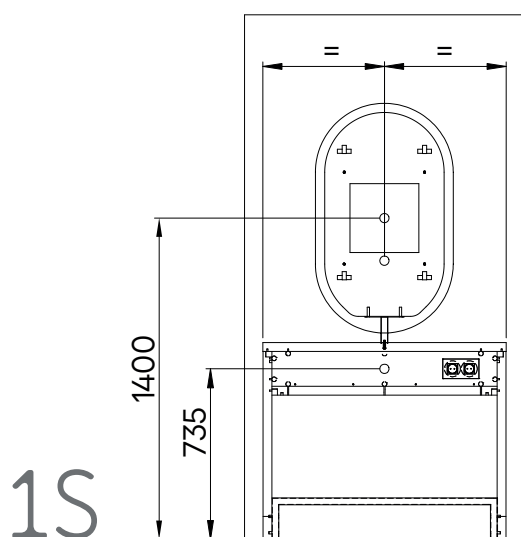

Clay

WALL 1S, 2S
Styling Unit

pah

(mm)

CLAY 1S

CLAY 2S WALL

In the box /En la caja/Dans la boîte

1S

(mm)

1S

Light /Luz/Lumière

1 LED strip light: 19,2W
3000K L2000
1 Converter LED
30W 220AC-in/24DC-out

Socket info:

Socket 16A 250V
+ child protection

2S

Light /Luz/Lumière

2 LED strip light: 19,2W
3000K L2000
2 Converter LED
30W 220AC-in/24DC-out

Socket info:

Socket 16A 250V
+ child protection

pahi.com
pahi@pahi.com
T +34 938 890 417

C. Barcelona 32-34
08503 Gurb
Barcelona, Spain