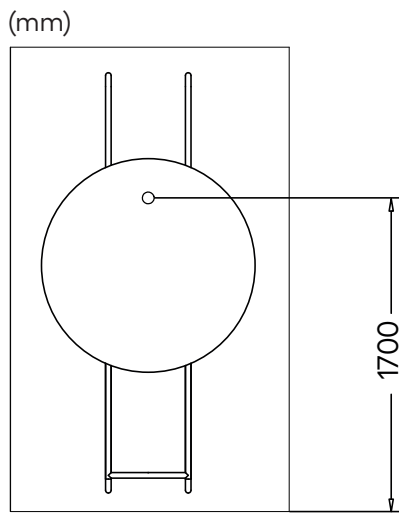

- Instructions -

Lapis

Styling Unit

pah

Dimensions /Dimensiones/Dimensions

(mm)

In the box /En la caja/Dans la boîte

★ Height template

Light /Luz/Lumière

1 LED Strip L3450
3000K - 33,12W
LED Driver 75W
220V AC-in/24V DC-out

Hardware /Herrajes/Materiel

A

X6

B

X4

C