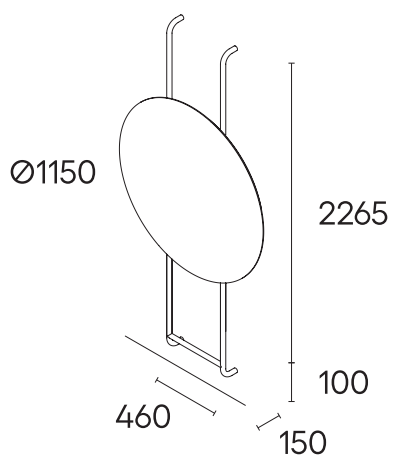

- Instructions -

Lapis

Styling Unit

pah

Dimensions /Dimensiones/Dimensions

(mm)

In the box /En la caja/Dans la boîte

★ Height template

Light /Luz/Lumière

1 LED Strip L3450
3000K - 33,12W
LED Driver 75W
220V AC-in/24V DC-out

Hardware /Herrajes/Materiel

A

X6

B

X4

C