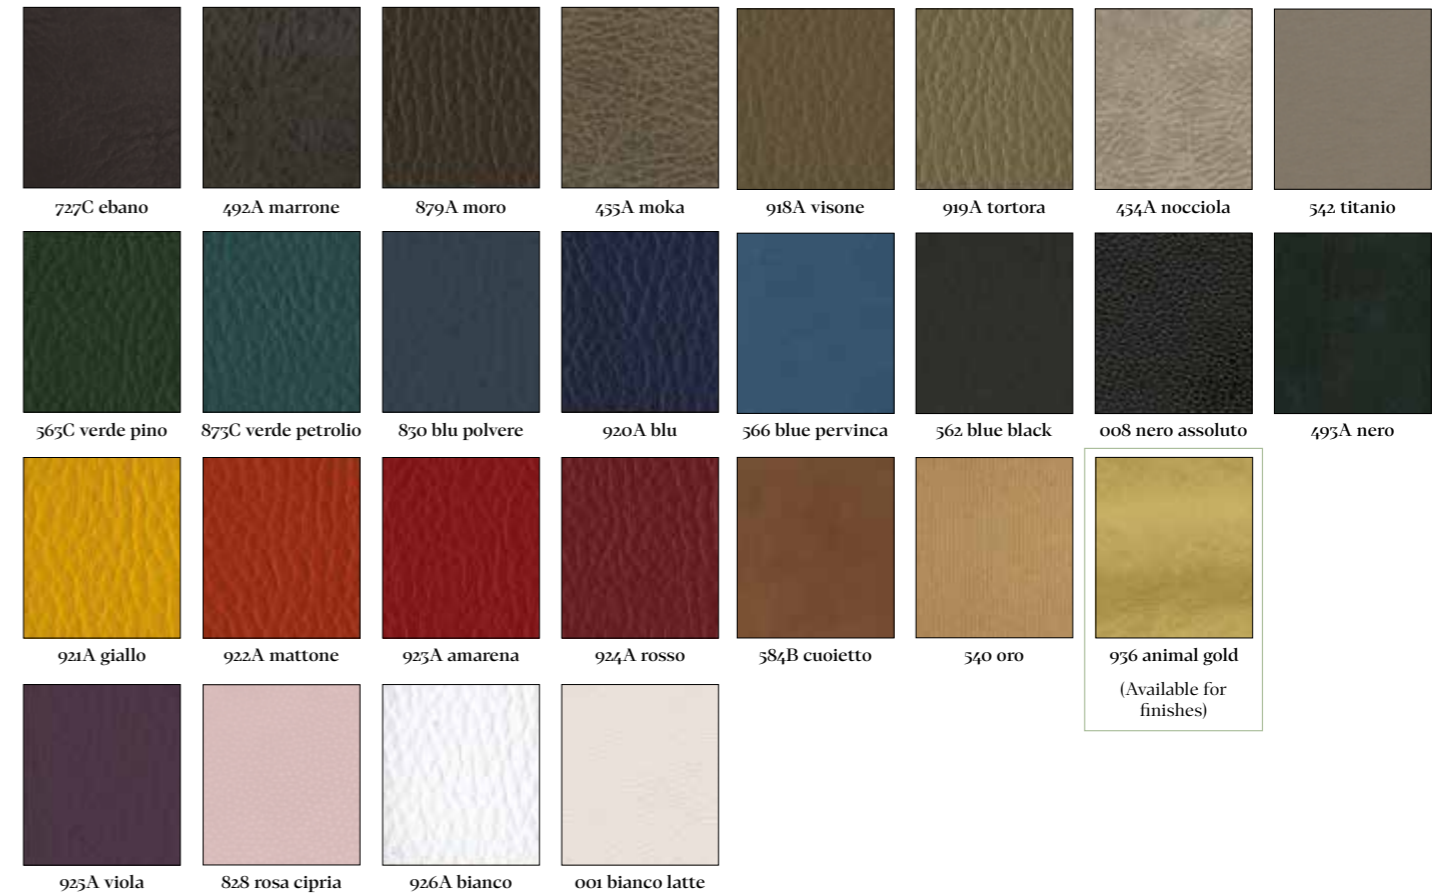

## Coating finishes for shelves / consoles and service furniture

matt black

glossy black

matt white

glossy white

matt ivory

light gray

satin gray \*

white cement \*

white calacatta

black calacatta

palissandro \*

light oak

engadine

tranché \*

sequoia ebony

# Skay

Our range of Skay 2023 colors  
Other colors available on request