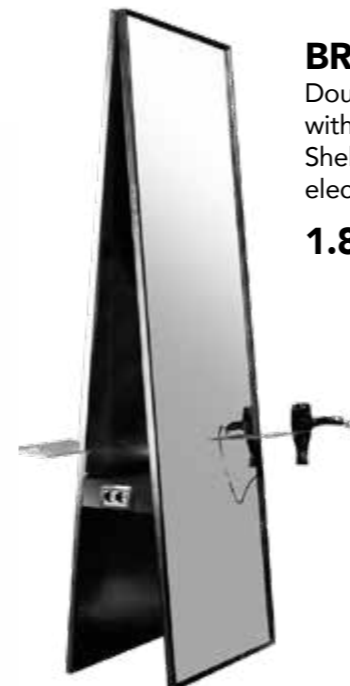

BROOKLYN

Double central styling unit in iron with calamine, transparent varnish. Shelf with hairdryer holder and sockets electric.

1.883 € -2.634€

SOHO

Reception in wood effect melamine with front iron top with calamine, transparent varnished.

750 € -1.155€