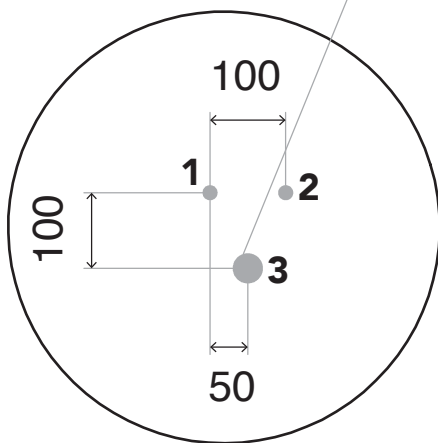

- 1** (3/8"Male) Hot water /Agua caliente/Eau chaud
- 2** (3/8"Male) Cold water /Agua fría/Eau froid
- 3** (Ø 40 Interior) Drainage /Desague/Écoulement

The pipes supplied are 3/8 BSP Female  
 /Los latiguillos suministrados son de 3/8 BSP Hembra  
 /Les tuyau fournis son de 3/8 BSP Femelle