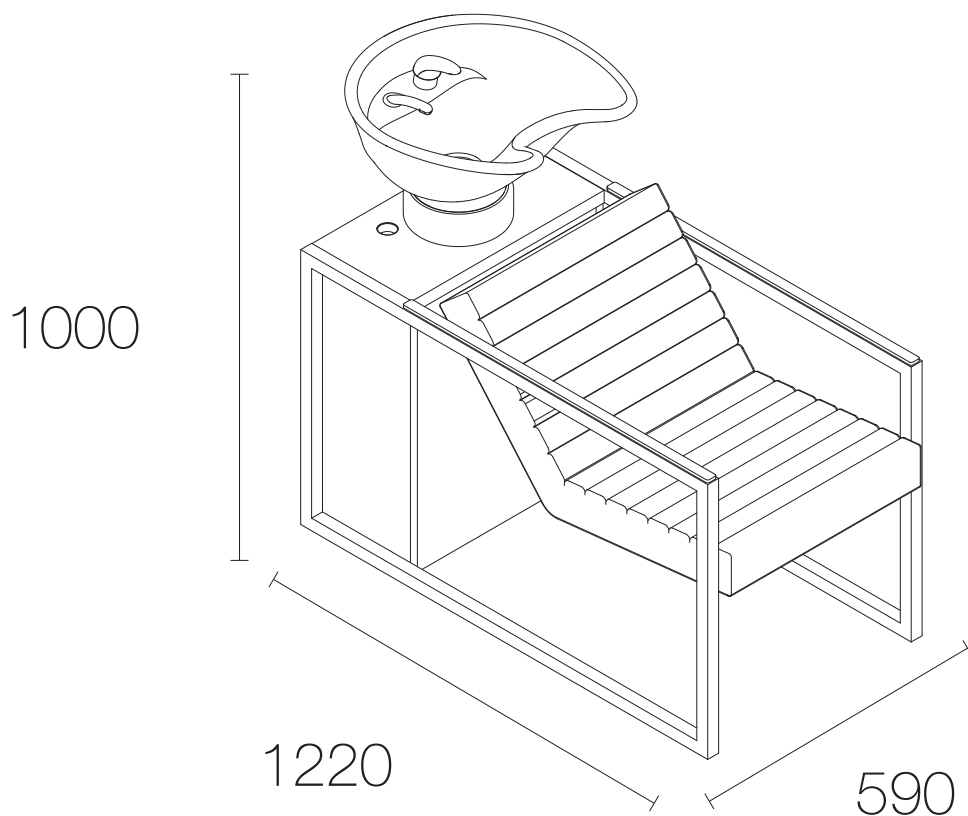

## BROM

---

Ref. L26

Washing Units

---

Updated: 9 May. 2019

Page 1/4

(mm)

- 1** (3/8"Male) Hot water /Agua caliente/Eau chaud
- 2** (3/8"Male) Cold water /Agua fría/Eau froid
- 3** (Ø 40 Interior) Drainage /Desague/Écoulement

The pipes supplied are 3/8 BSP Female  
 /Los latiguillos suministrados son de 3/8 BSP Hembra  
 /Les tuyau fournis son de 3/8 BSP Femelle