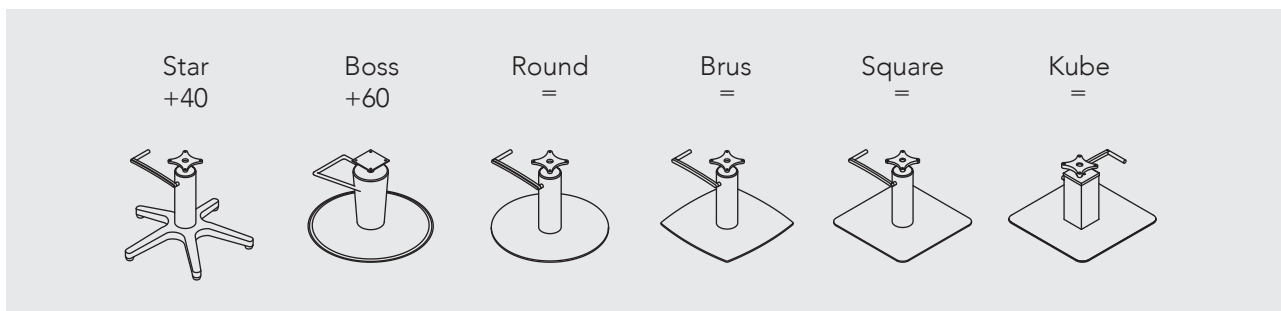

Dimensions /Dimensiones/Dimensions

(mm)