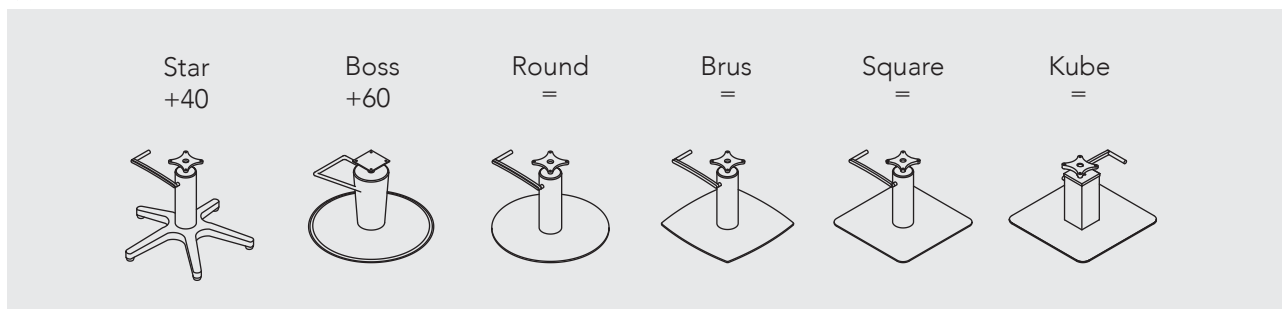

Dimensions /Dimensiones/Dimensions

(mm)