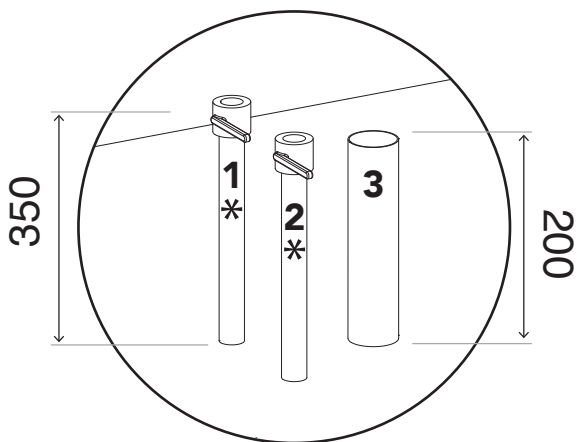

CRETA + HENRI

Ref. L19S52

Washing Units

Dimensions /Dimensiones/Dimensions

(mm)

Drainage map /Mapa de desagues/Carte de drainage

- 1** (3/8" Male) Hot water /Agua caliente/Eau chaud
- 2** (3/8" Male) Cold water /Agua fría/Eau froid
- 3** (Ø 40 Interior) Drainage /Desague/Écoulement

The pipes supplied are 3/8 BSP Female
 /Los latiguillos suministrados son de 3/8 BSP Hembra
 /Les tuyau fournis son de 3/8 BSP Femelle

* It is recommended to install inlet valves
 /Recomendamos instalar llaves de paso
 /Très recommandé installer robinets de pas