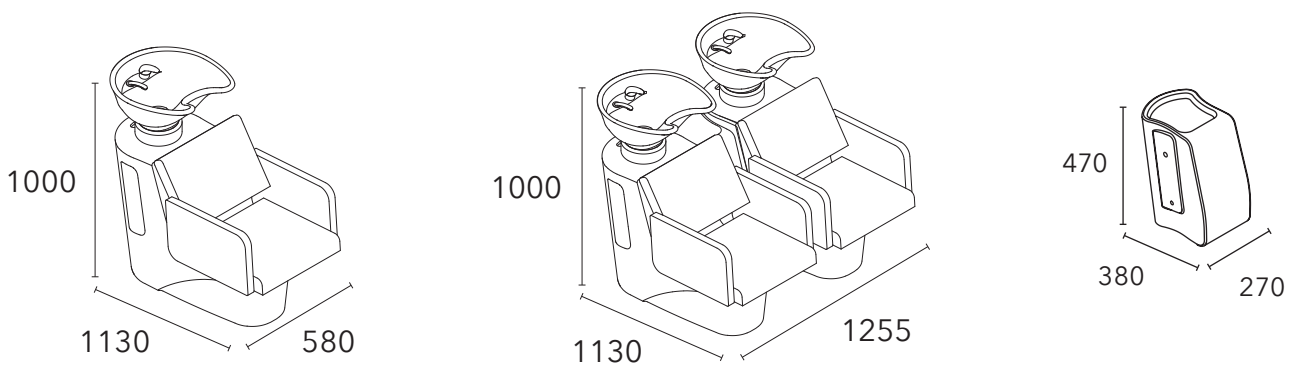

CRETA + HENRI

Ref. L19S52

Washing Units

Dimensions /Dimensiones/Dimensions

(mm)

Drainage map /Mapa de desagues/Carte de drainage

- 1** (3/8" Male) Hot water /Agua caliente/Eau chaud
- 2** (3/8" Male) Cold water /Agua fría/Eau froid
- 3** (Ø 40 Interior) Drainage /Desague/Écoulement

The pipes supplied are 3/8 BSP Female
 /Los latiguillos suministrados son de 3/8 BSP Hembra
 /Les tuyau fournis son de 3/8 BSP Femelle

* It is recommended to install inlet valves
 /Recomendamos instalar llaves de paso
 /Très recommandé installer robinets de pas