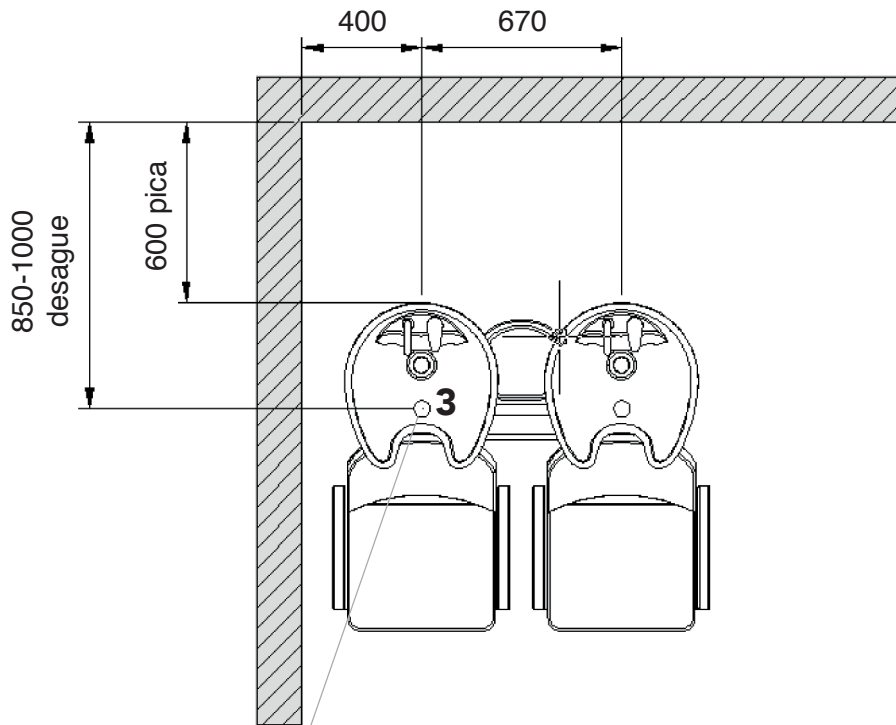

CRETA + HENRI

Ref. L19S52

Washing Units

Dimensions /Dimensiones/Dimensions

(mm)

Drainage map /Mapa de desagues/Carte de drainage

- 1** (3/8" Male) Hot water /Agua caliente/Eau chaud
- 2** (3/8" Male) Cold water /Agua fría/Eau froid
- 3** (Ø 40 Interior) Drainage /Desague/Écoulement

The pipes supplied are 3/8 BSP Female
 /Los latiguillos suministrados son de 3/8 BSP Hembra
 /Les tuyau fournis son de 3/8 BSP Femelle

* It is recommended to install inlet valves
 /Recomendamos instalar llaves de paso
 /Très recommandé installer robinets de pas