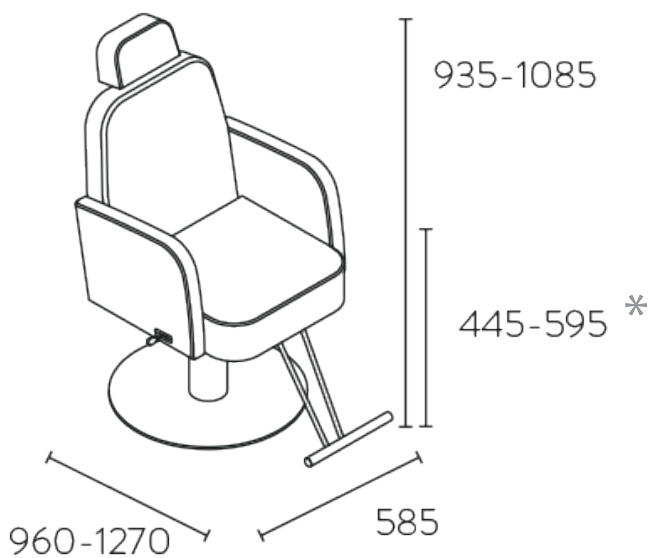

## EYRE

---

Ref. S34

Styling Chair

---

Updated: 01 Feb. 2018

Page 1/4

# Dimensions /Dimensiones/Dimensions

(mm)

\*