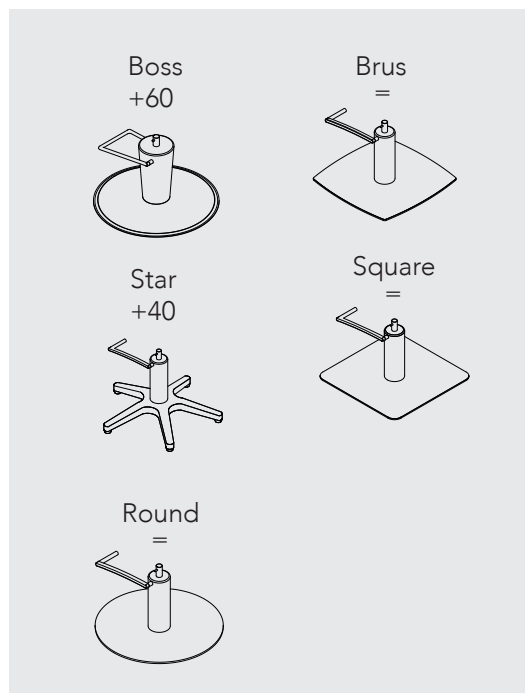

## EYRE

---

Ref. S34

Styling Chair

---

Updated: 01 Feb. 2018

Page 1/4

# Dimensions /Dimensiones/Dimensions

(mm)

\*