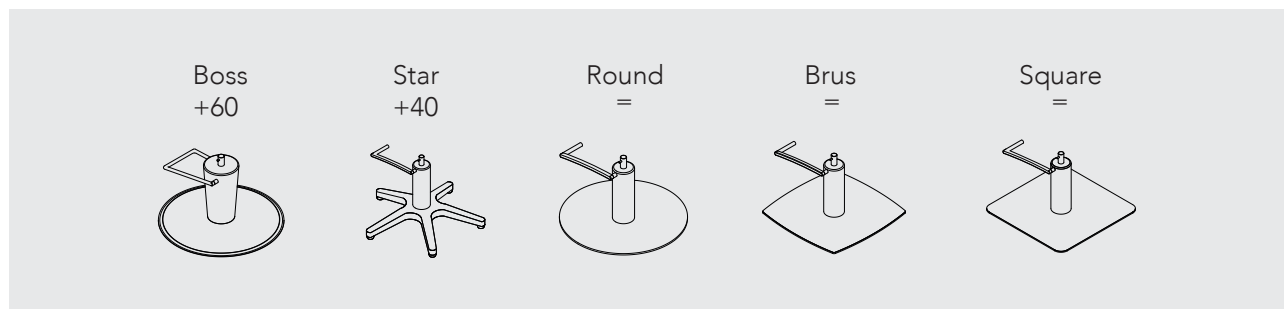

PAHI.

Barcelona

GEORGIA

Ref. S23

Styling Chair

Updated: 01 Feb. 2018

Page 1/4

Dimensions /Dimensiones/Dimensions

(mm)

*

In the box /En la caja/Dans la boîte

Chair + Base /Silla+Pie/Fauteuil+Pied

Usage /Usu/Usage

Raise /Subir/Monter

Lower /Bajar/Descendre

Lock /Bloquear/Bloquer