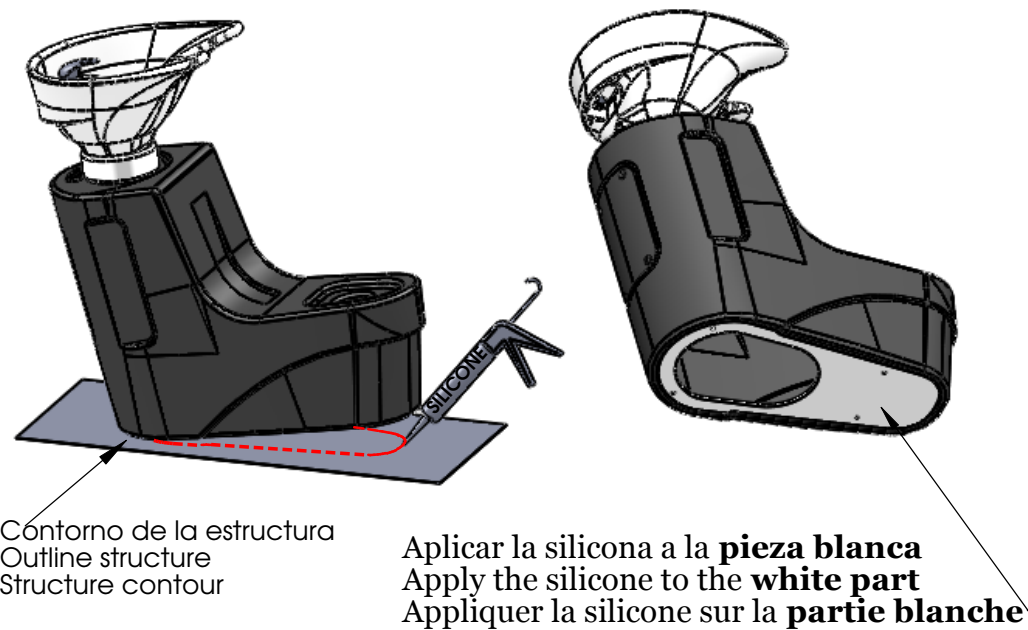

PAHI CRETA

Barcelona

INSTALACIÓN / INSTALLATION / INSTALLATION

- 1- Agua caliente 3/8" macho
Hot water 3/8" male
Eau chaud 3/8" mâle
- 2- Agua fría 3/8" macho
Cold water 3/8" male
Eau froid 3/8" mâle
- 3- Desague Ø40 interior
Drainage Ø40 inside dimension
Déversoir Ø40 intérieur

Recomendamos instalar llaves de paso
It's recommended to install inlet valves
Très recommandé installer robinets de pas

-Los latiguillos que servimos son 3/8" BSP HEMBRA.
-The tubes we put are 3/8" BSP FEMALE
-Les tuyau son de 3/8" BSP FEMELLE