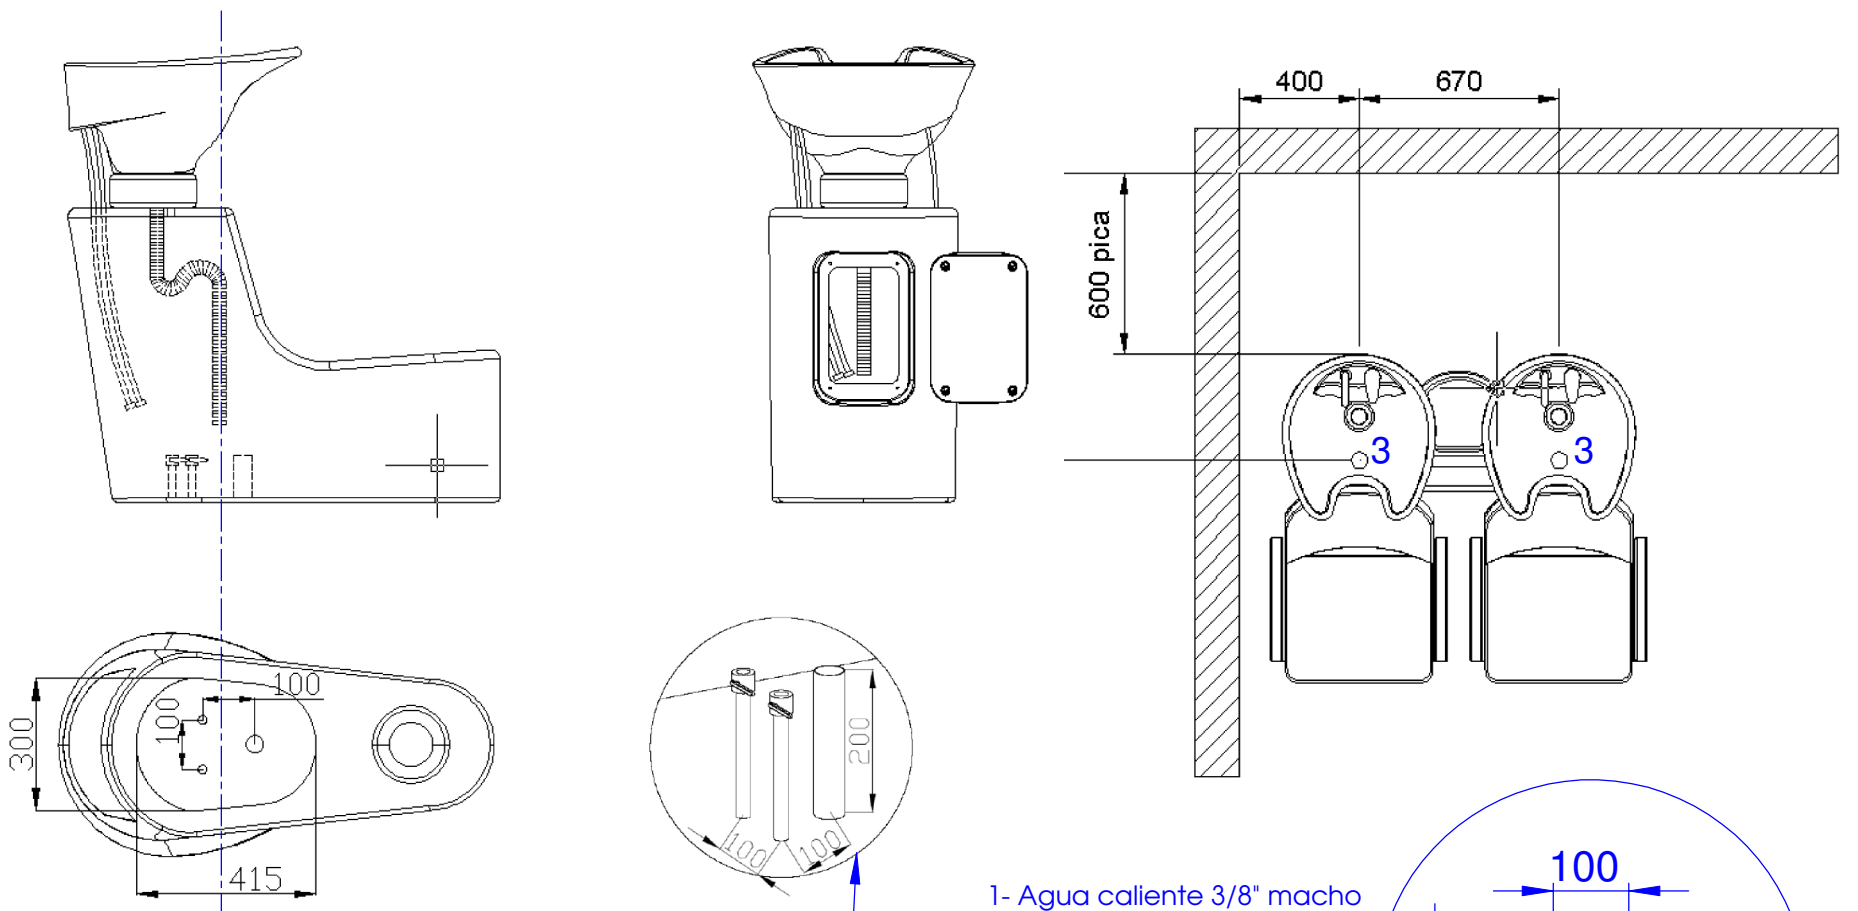

PAHI CRETA

Barcelona

INSTALACIÓN / INSTALLATION / INSTALLATION

- 1- Agua caliente 3/8" macho
Hot water 3/8" male
Eau chaud 3/8" mâle
- 2- Agua fría 3/8" macho
Cold water 3/8" male
Eau froid 3/8" mâle
- 3- Desague Ø40 interior
Drainage Ø40 inside dimension
Déversoir Ø40 intérieur

Recomendamos instalar llaves de paso
It's recommended to install inlet valves
Très recommandé installer robinets de pas

-Los latiguillos que servimos son 3/8" BSP HEMBRA.
-The tubes we put are 3/8" BSP FEMALE
-Les tuyau son de 3/8" BSP FEMELLE