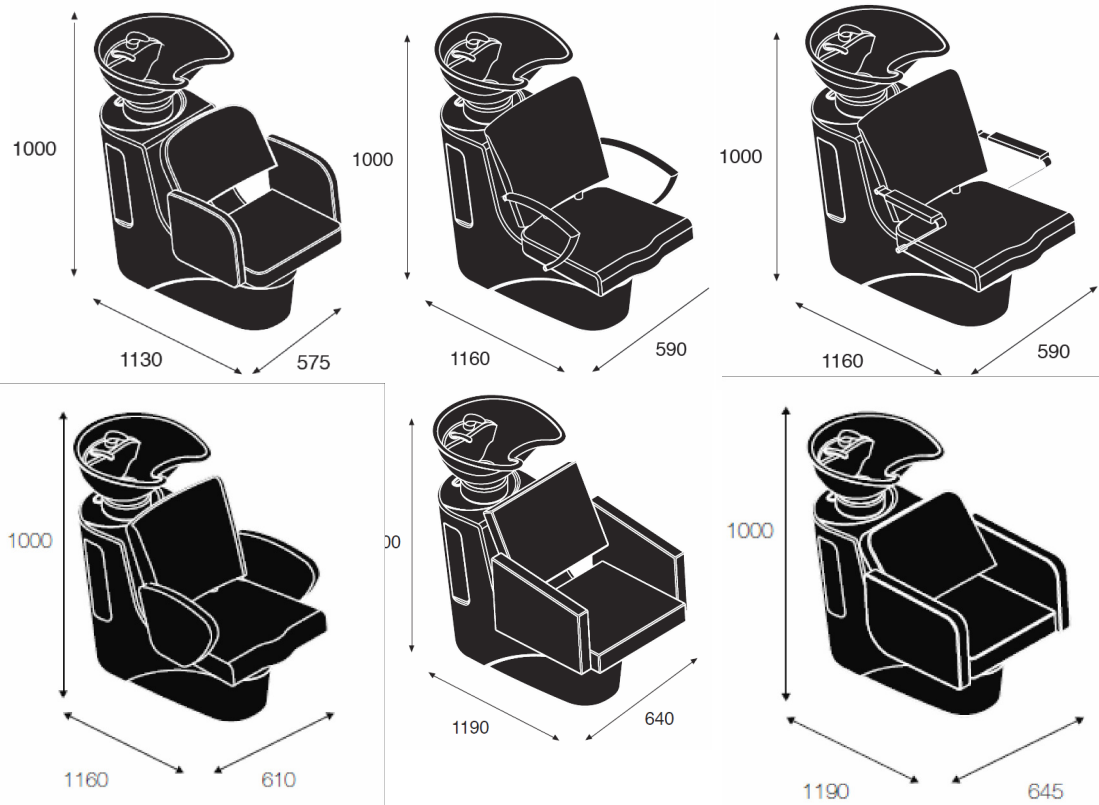

PAHI CRETA

Barcelona

INSTALACIÓN / INSTALLATION / INSTALLATION

- 1- Agua caliente 3/8" macho
Hot water 3/8" male
Eau chaud 3/8" mâle
- 2- Agua fría 3/8" macho
Cold water 3/8" male
Eau froid 3/8" mâle
- 3- Desague Ø40 interior
Drainage Ø40 inside dimension
Déversoir Ø40 intérieur

Recomendamos instalar llaves de paso
It's recommended to install inlet valves
Très recommandé installer robinets de pas

-Los latiguillos que servimos son 3/8" BSP HEMBRA.
-The tubes we put are 3/8" BSP FEMALE
-Les tuyau son de 3/8" BSP FEMELLE