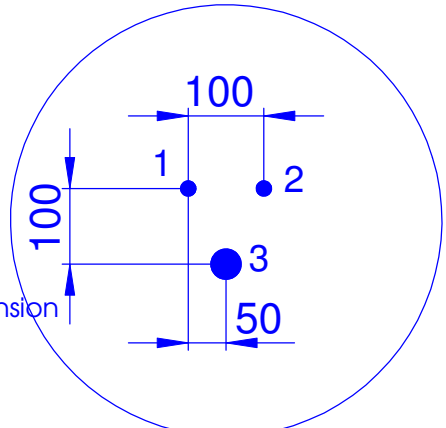

PAHI CRETA

Barcelona

INSTALACIÓN / INSTALLATION / INSTALLATION

- 1- Agua caliente 3/8" macho
Hot water 3/8" male
Eau chaud 3/8" mâle
- 2- Agua fría 3/8" macho
Cold water 3/8" male
Eau froid 3/8" mâle
- 3- Desague Ø40 interior
Drainage Ø40 inside dimension
Déversoir Ø40 intérieur

Recomendamos instalar llaves de paso
It's recommended to install inlet valves
Très recommandé installer robinets de pas

-Los latiguillos que servimos son 3/8" BSP HEMBRA.
-The tubes we put are 3/8" BSP FEMALE
-Les tuyau son de 3/8" BSP FEMELLE