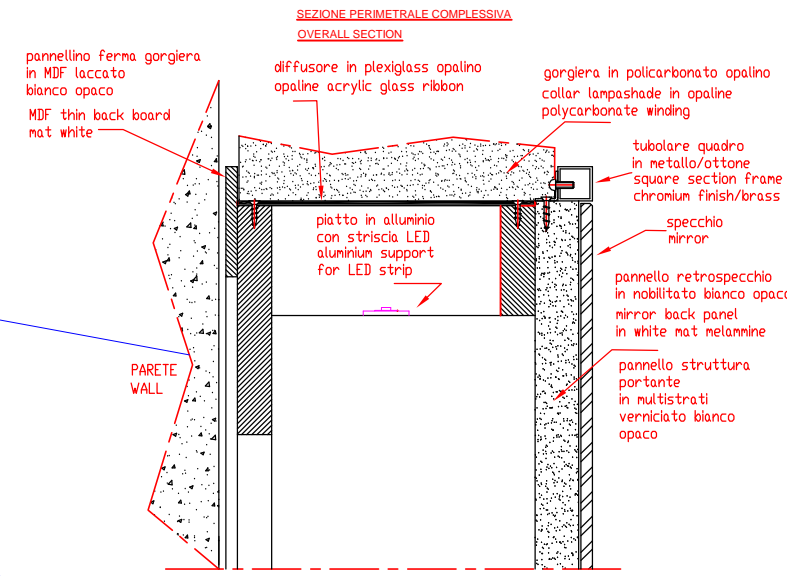

MATERIALS & FINISHING:

- METAL SHELF IN THE FOLLOWING FINISHES: BLACK MAT FINISH / CHROMIUM PLATING / PVD GLOSS GOLD
- COLLAR LAMPSHADE IN WHITE OPALINE POLYCARBONATE WINDING
- MIRROR ROUND FRAME IN CHROMIUM FINISH METAL / BRASS / VARNISHED METAL IN BLACK MAT FINISH
- BASE & STEM IN CHROMIUM FINISH METAL / PVD GOLD / VARNISHED METAL IN BLACK MAT FINISH

VISTA IN PIANTA  
TOP VIEW

**PANNELLO RETRO SPECCHIO**  
**MIRROR BACK PANEL**

posizione strisce di  
aggancio a muro

wall hanging  
brackets – height  
from ground line

Art. GCMW241KA posto lavoro KATHERINE COLLAR WALL GOLD 18 CON FORI PIANO scala 1 : 20  
Art. GCMW241KA styling unit KATHERINE COLLAR WALL GOLD 18 WITH SHELF scala 1 : 20

Collare in pellicola di polycarbonato opalino smontabile  
Collar lampshade in detachable white opaline polycarbonate winding

USCITA CAVI A MURO  
ELECTRIC WIRE XIT HEIGHT  
N° 1 CAVO SEZIONE 3 X 1.5  
alimentazione specchi LED  
N° 1 WIRE SECTION 3 X 1.5  
mirror strip LED feeding

diffusore luminoso in fascia di PMMA opalino smontabile  
lampshade in detachable white opaline acrylic glass stripe

N° 1 CAVO SEZIONE 3 X 1.5  
alimentazione specchi LED  
N° 1 WIRE SECTION 3 X 1.5  
mirror strip LED feeding