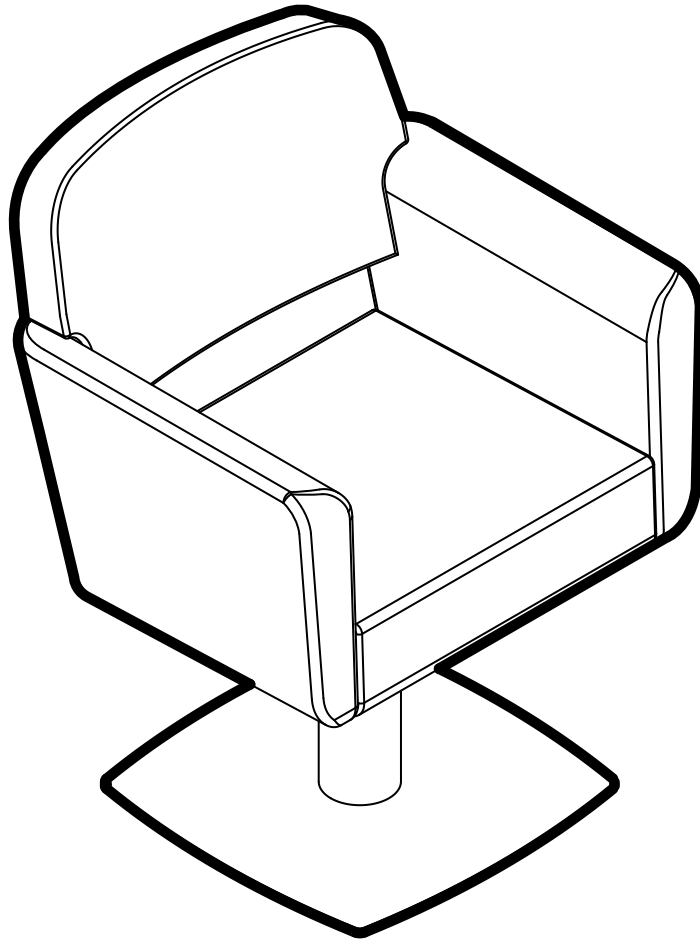

## LIMA

---

Ref. S33

Styling Chair

---

Updated: 01 Feb. 2018

Page 1/4

Dimensions /Dimensiones/Dimensions

(mm)

\*

In the box /En la caja/Dans la boîte

Chair + Base /Silla+Pie/Fauteuil+Pied

Usage /Usu/Usage

Raise /Subir/Monter

Lower /Bajar/Descendre

Lock /Bloquear/Bloquer