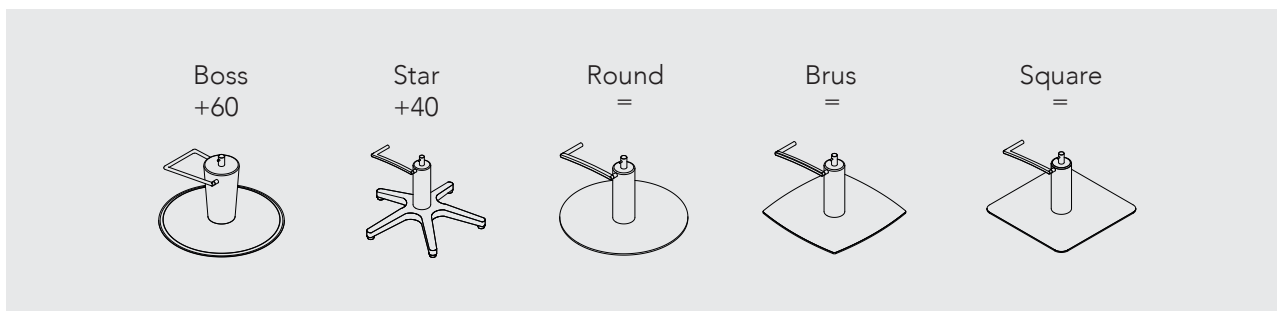

## LIMA

---

Ref. S33

Styling Chair

---

Updated: 01 Feb. 2018

Page 1/4

Dimensions /Dimensiones/Dimensions

(mm)

\*

In the box /En la caja/Dans la boîte

Chair + Base /Silla+Pie/Fauteuil+Pied

Usage /Usu/Usage

Raise /Subir/Monter

Lower /Bajar/Descendre

Lock /Bloquear/Bloquer