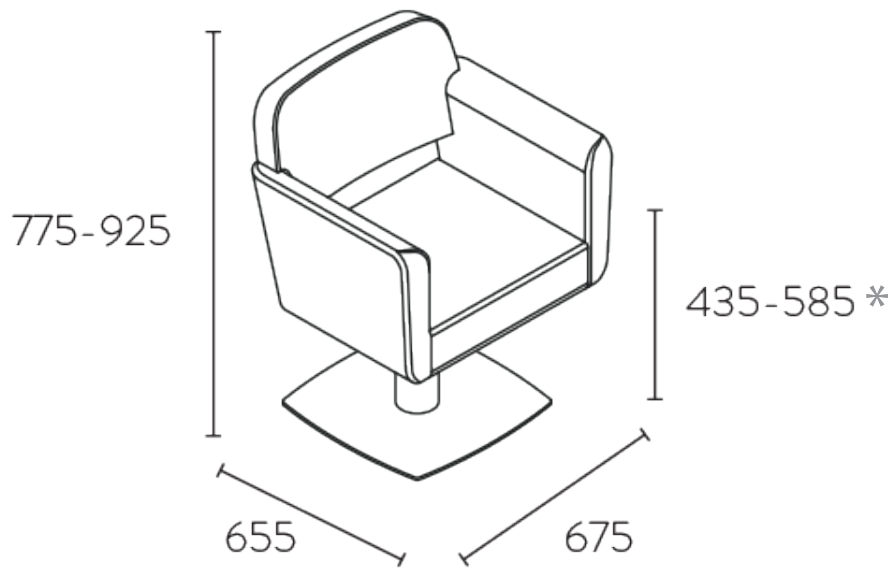

## LIMA

---

Ref. S33

Styling Chair

---

Updated: 01 Feb. 2018

Page 1/4

Dimensions /Dimensiones/Dimensions

(mm)

\*

In the box /En la caja/Dans la boîte

Chair + Base /Silla+Pie/Fauteuil+Pied

Usage /Usu/Usage

Raise /Subir/Monter

Lower /Bajar/Descendre

Lock /Bloquear/Bloquer