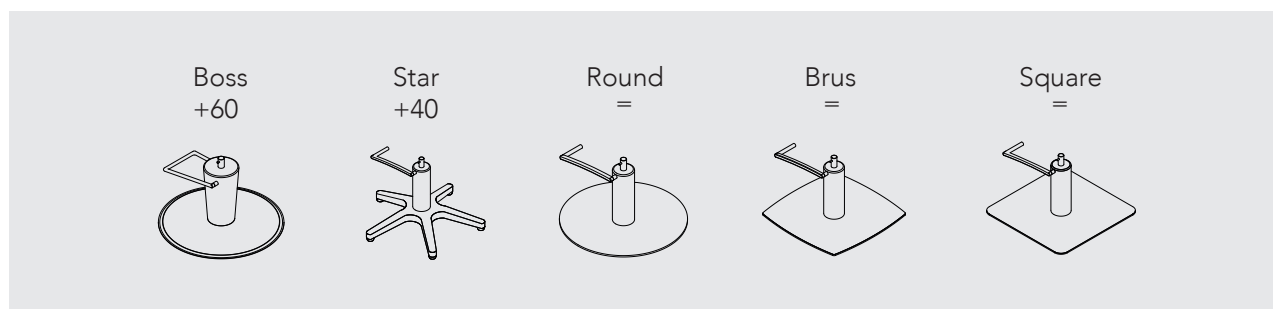

## MARSELLA

---

Ref. S19

Styling Chair

---

Updated: 01 Feb. 2018

Page 1/4

## Dimensions /Dimensiones/Dimensions

(mm)

\*