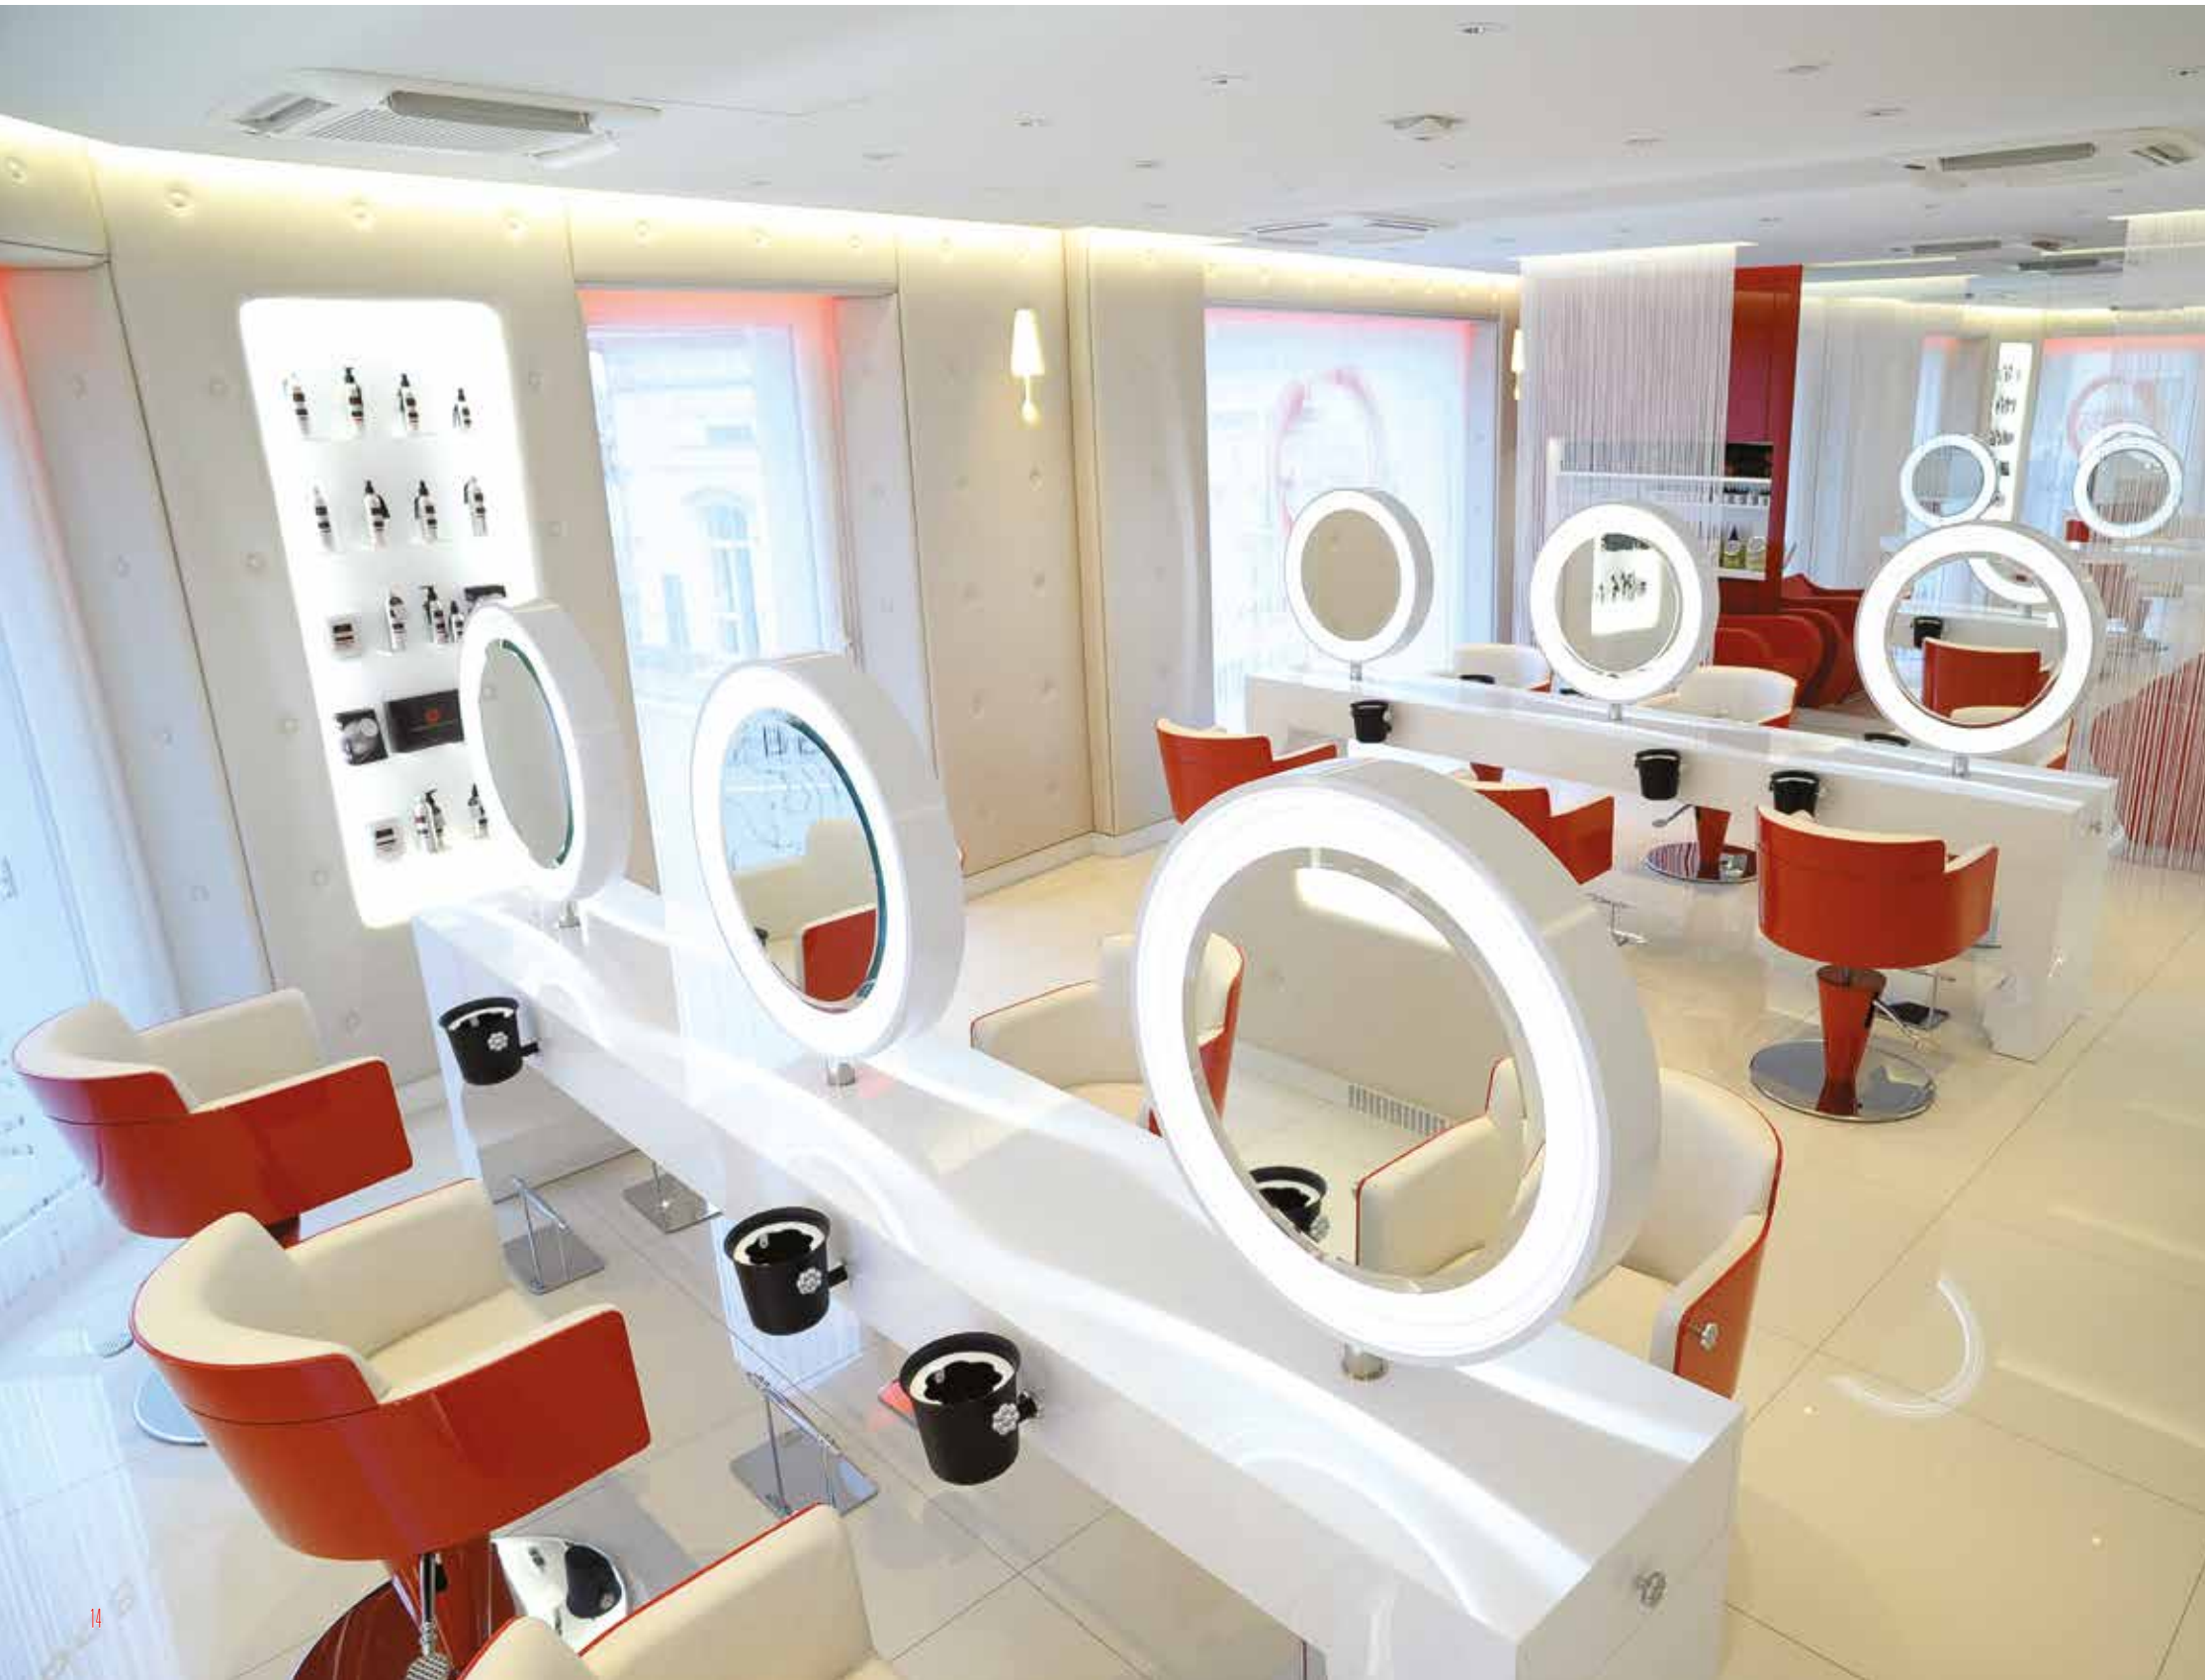

02

Aldo Coppola

ITALY - Borgomanero (NO)
www.coppola.it

by **GAMMA&BROSS** Project by Anton Kobrinetz

Collection

Styling Station OBERTO LED - COLLEZIONE PRIVATA
by Marcel Wanders, MGBROSS - Styling Chair AIDA
- COLLEZIONE PRIVATA by Marcel Wanders, MGBROSS -
Shampoo Station CELEBRITYWASH SOFA - 9000 Series by
Anton Kobrinetz, GAMMA