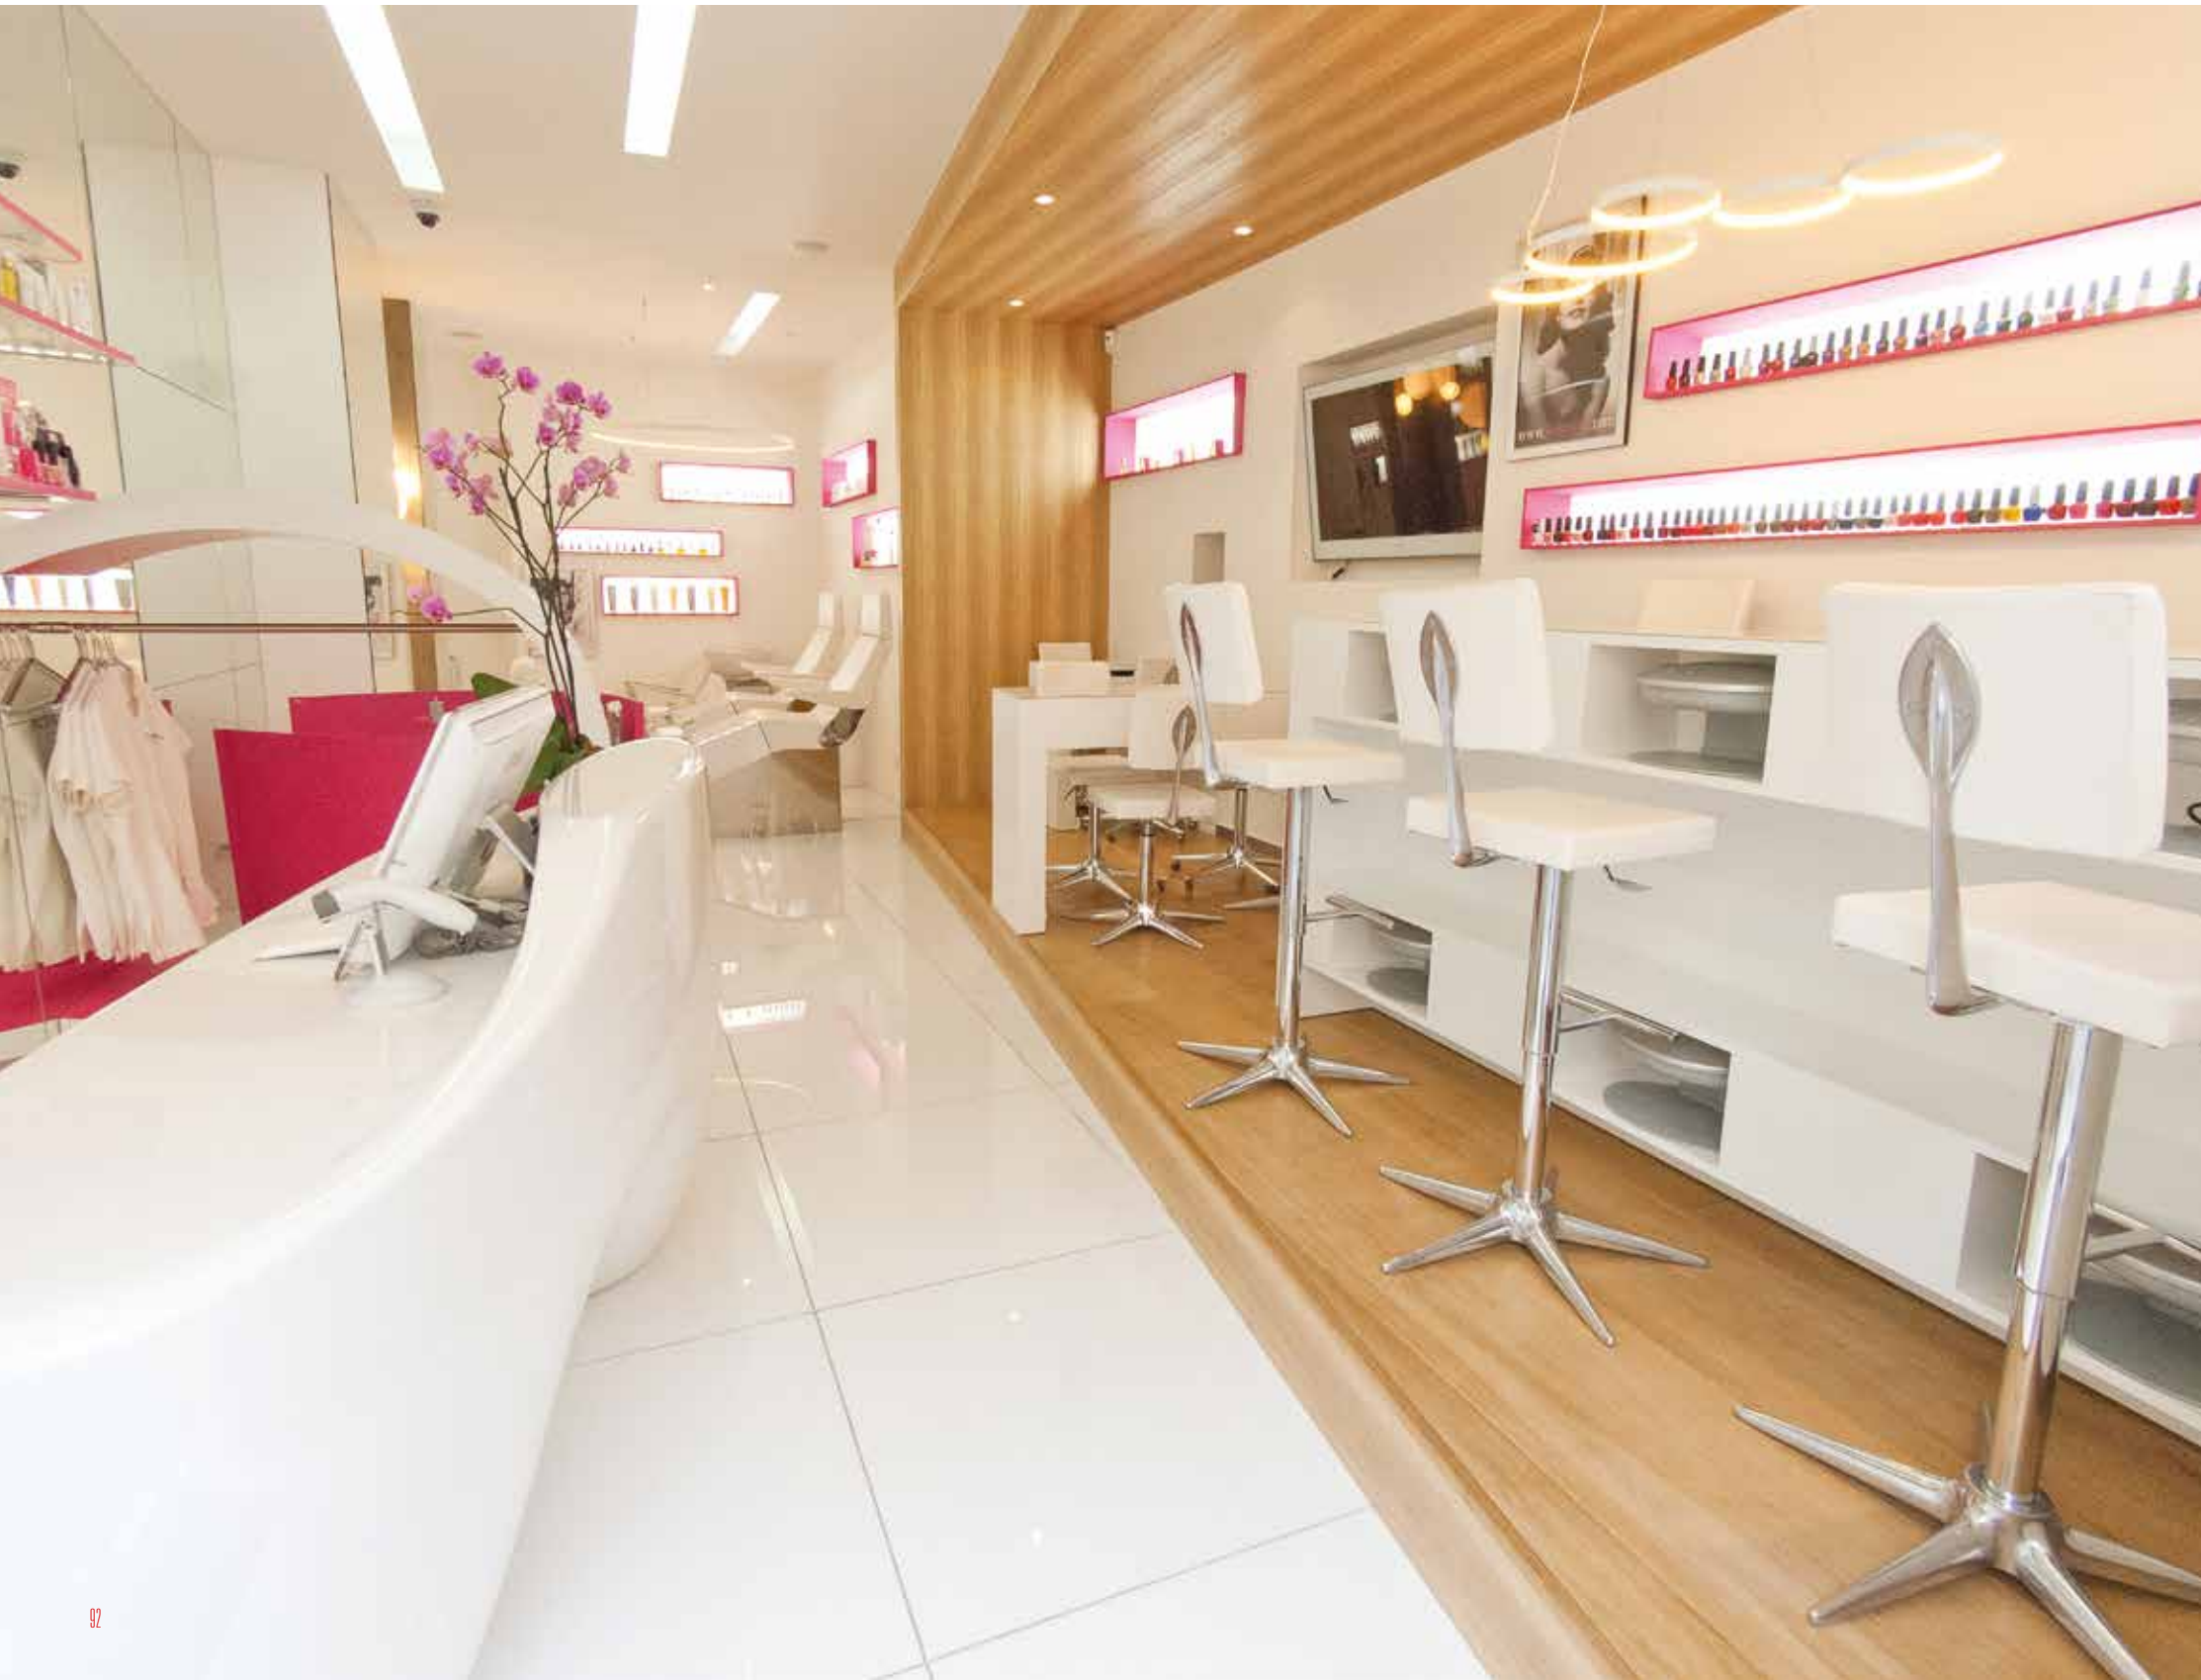

Before - Beauty Bar

FRANCE - Paris

by Gamma-MGBross France

Collection

Reception Desk FAT BEAUTY - FLUID GENERATION by Anton Kobrinetz, MGBROSS Pedicure Spa STREAMLINE BASIC by Anton Kobrinetz, SPALOGIC - Bar Stools ONEIDA - GAMMA - Beauty Stool ONEIDA CUT - GAMMA

42

MGBROSS
DESIGN
&
CONCEPT

GAMMA
DESIGN