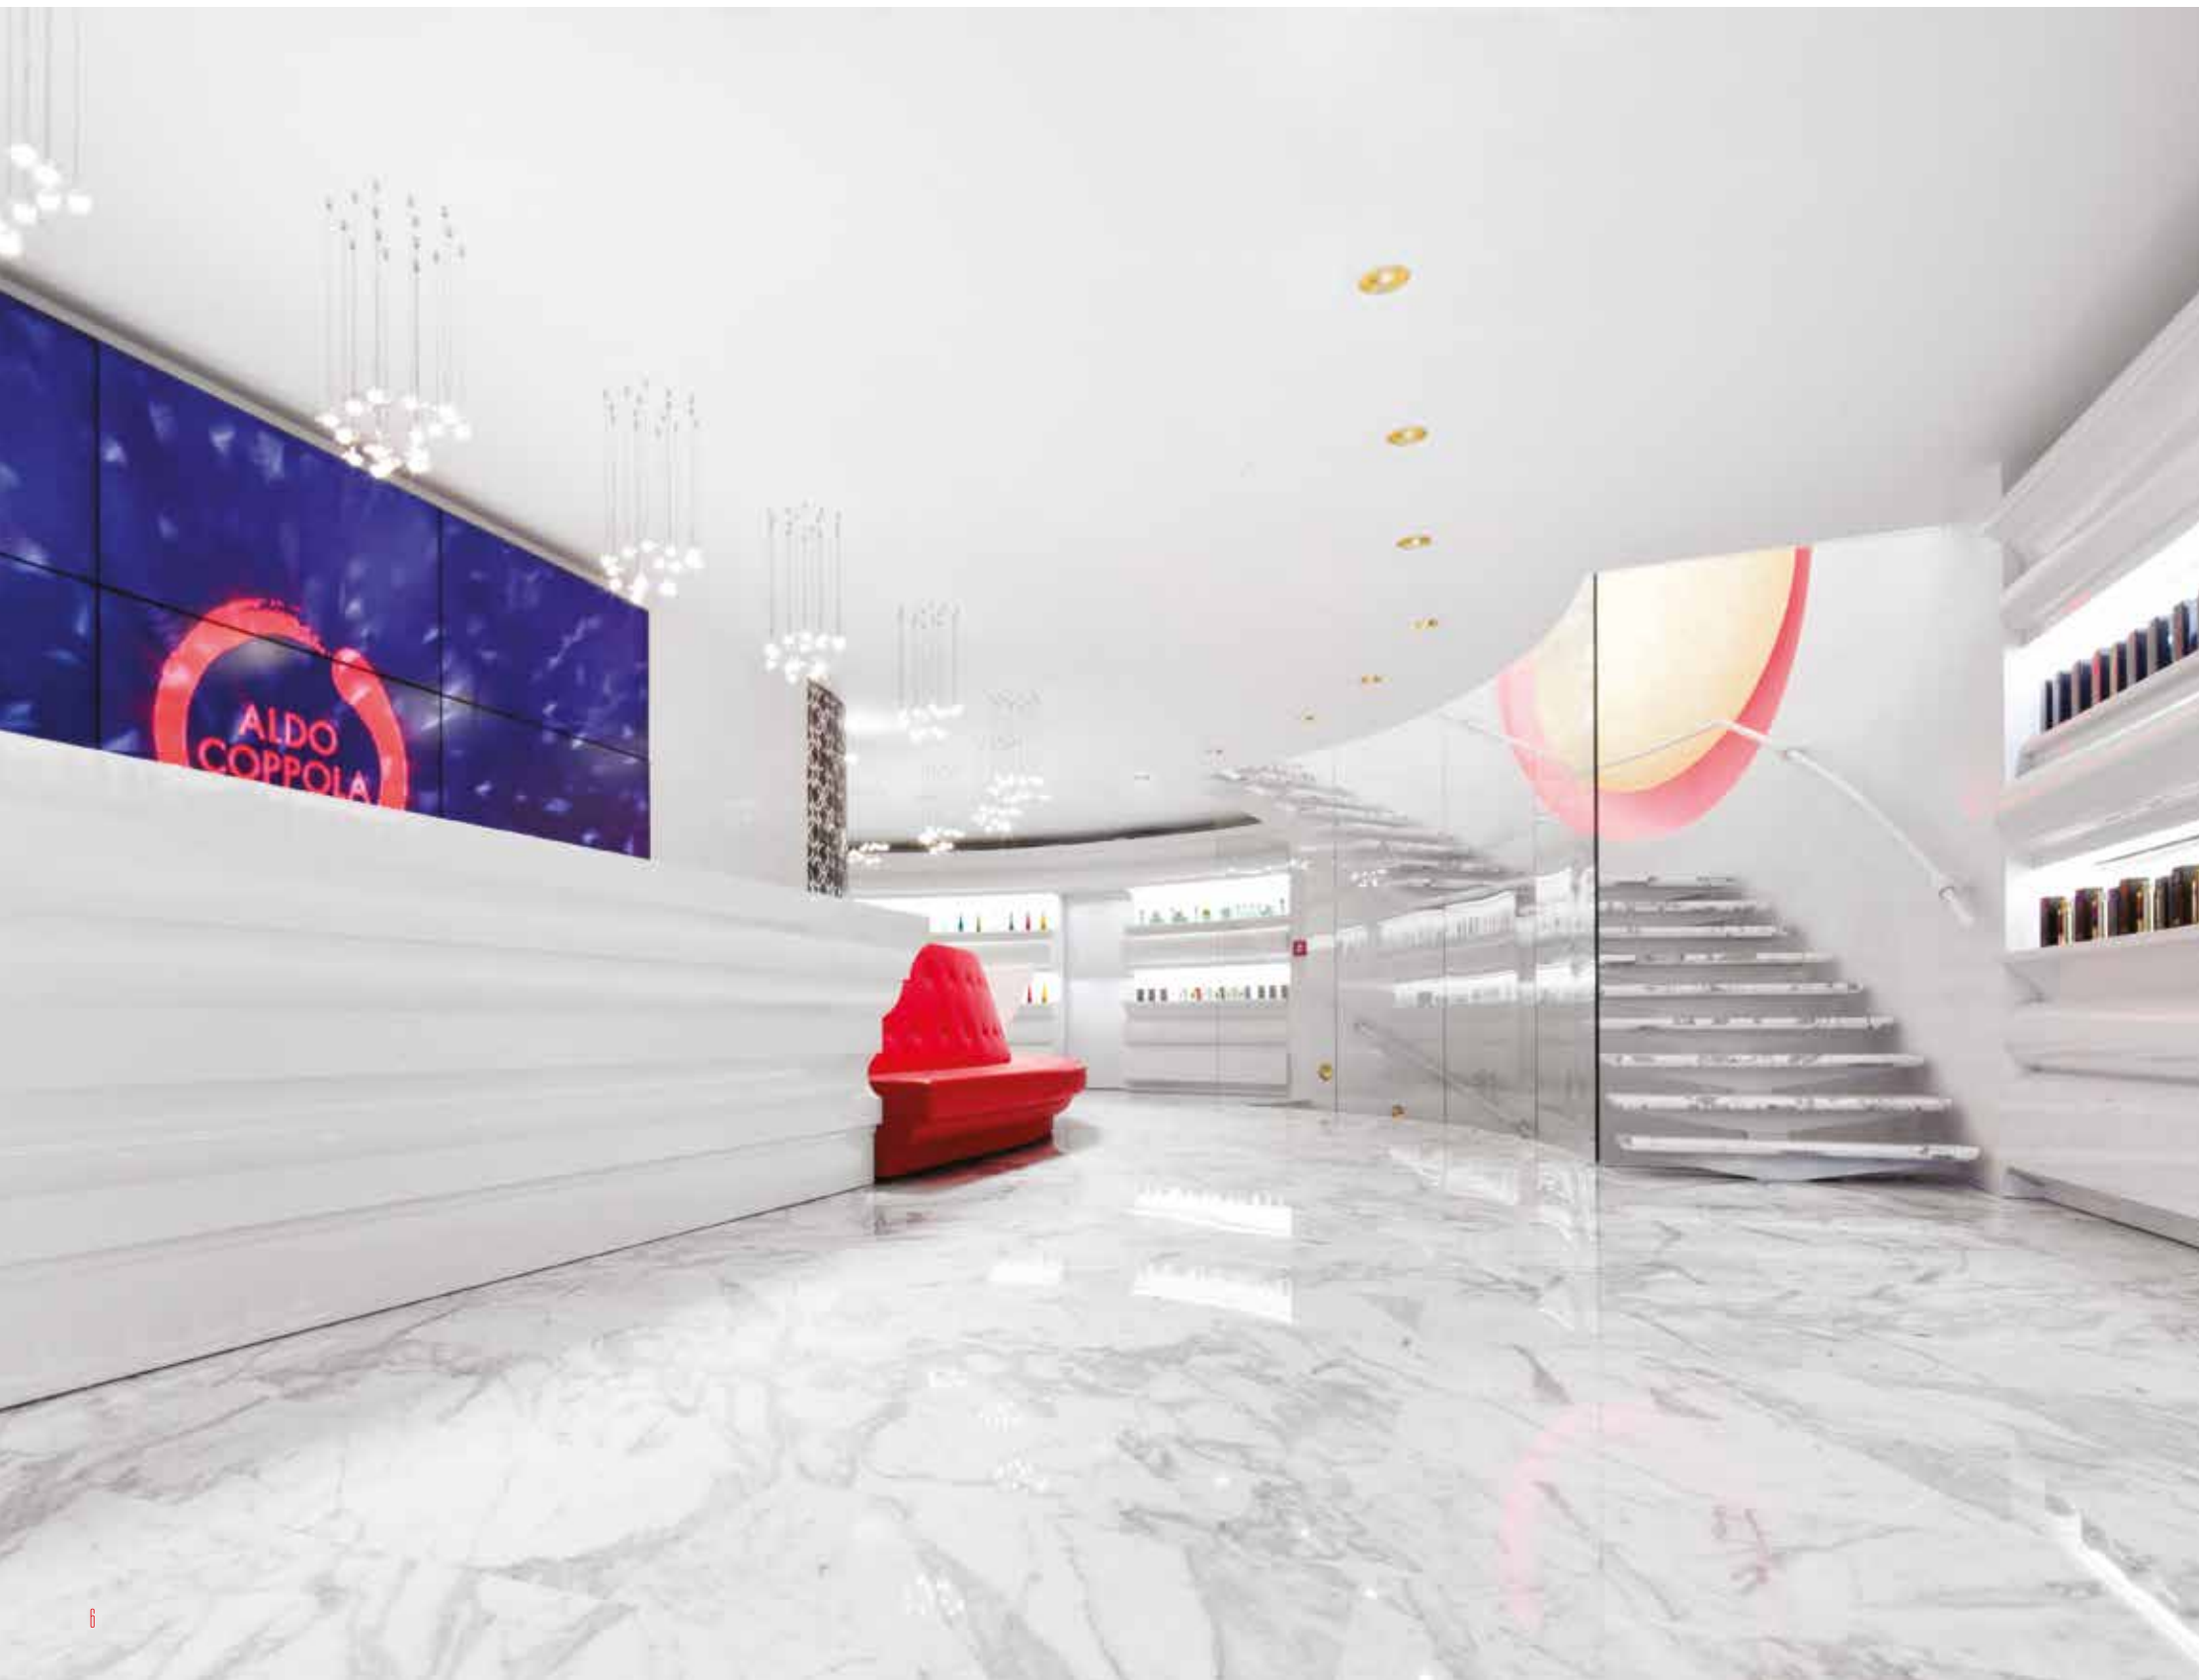

ITALY - Milano
www.coppola.it

Furniture Concept by Marcel Wanders - Interior Design by Anton Kobrinetz

Collection

Styling Chair AIDA - COLLEZIONE PRIVATA by Marcel Wanders, MGBROSS
Styling Station NABUCCO LED - COLLEZIONE PRIVATA by Marcel Wanders, MGBROSS
Reception Desk ALZIRA - COLLEZIONE PRIVATA by Marcel Wanders, MGBROSS
Shampoo Station VAPENSIERO - COLLEZIONE PRIVATA by Marcel Wanders, MGBROSS
Pedicure Spa STREAMLINE DECK SHIATSU by Anton Kobrinetz, SPALOGIC
Massage Station MONOLITHWASH by Anton Kobrinetz for Aldo Coppola, SPALOGIC