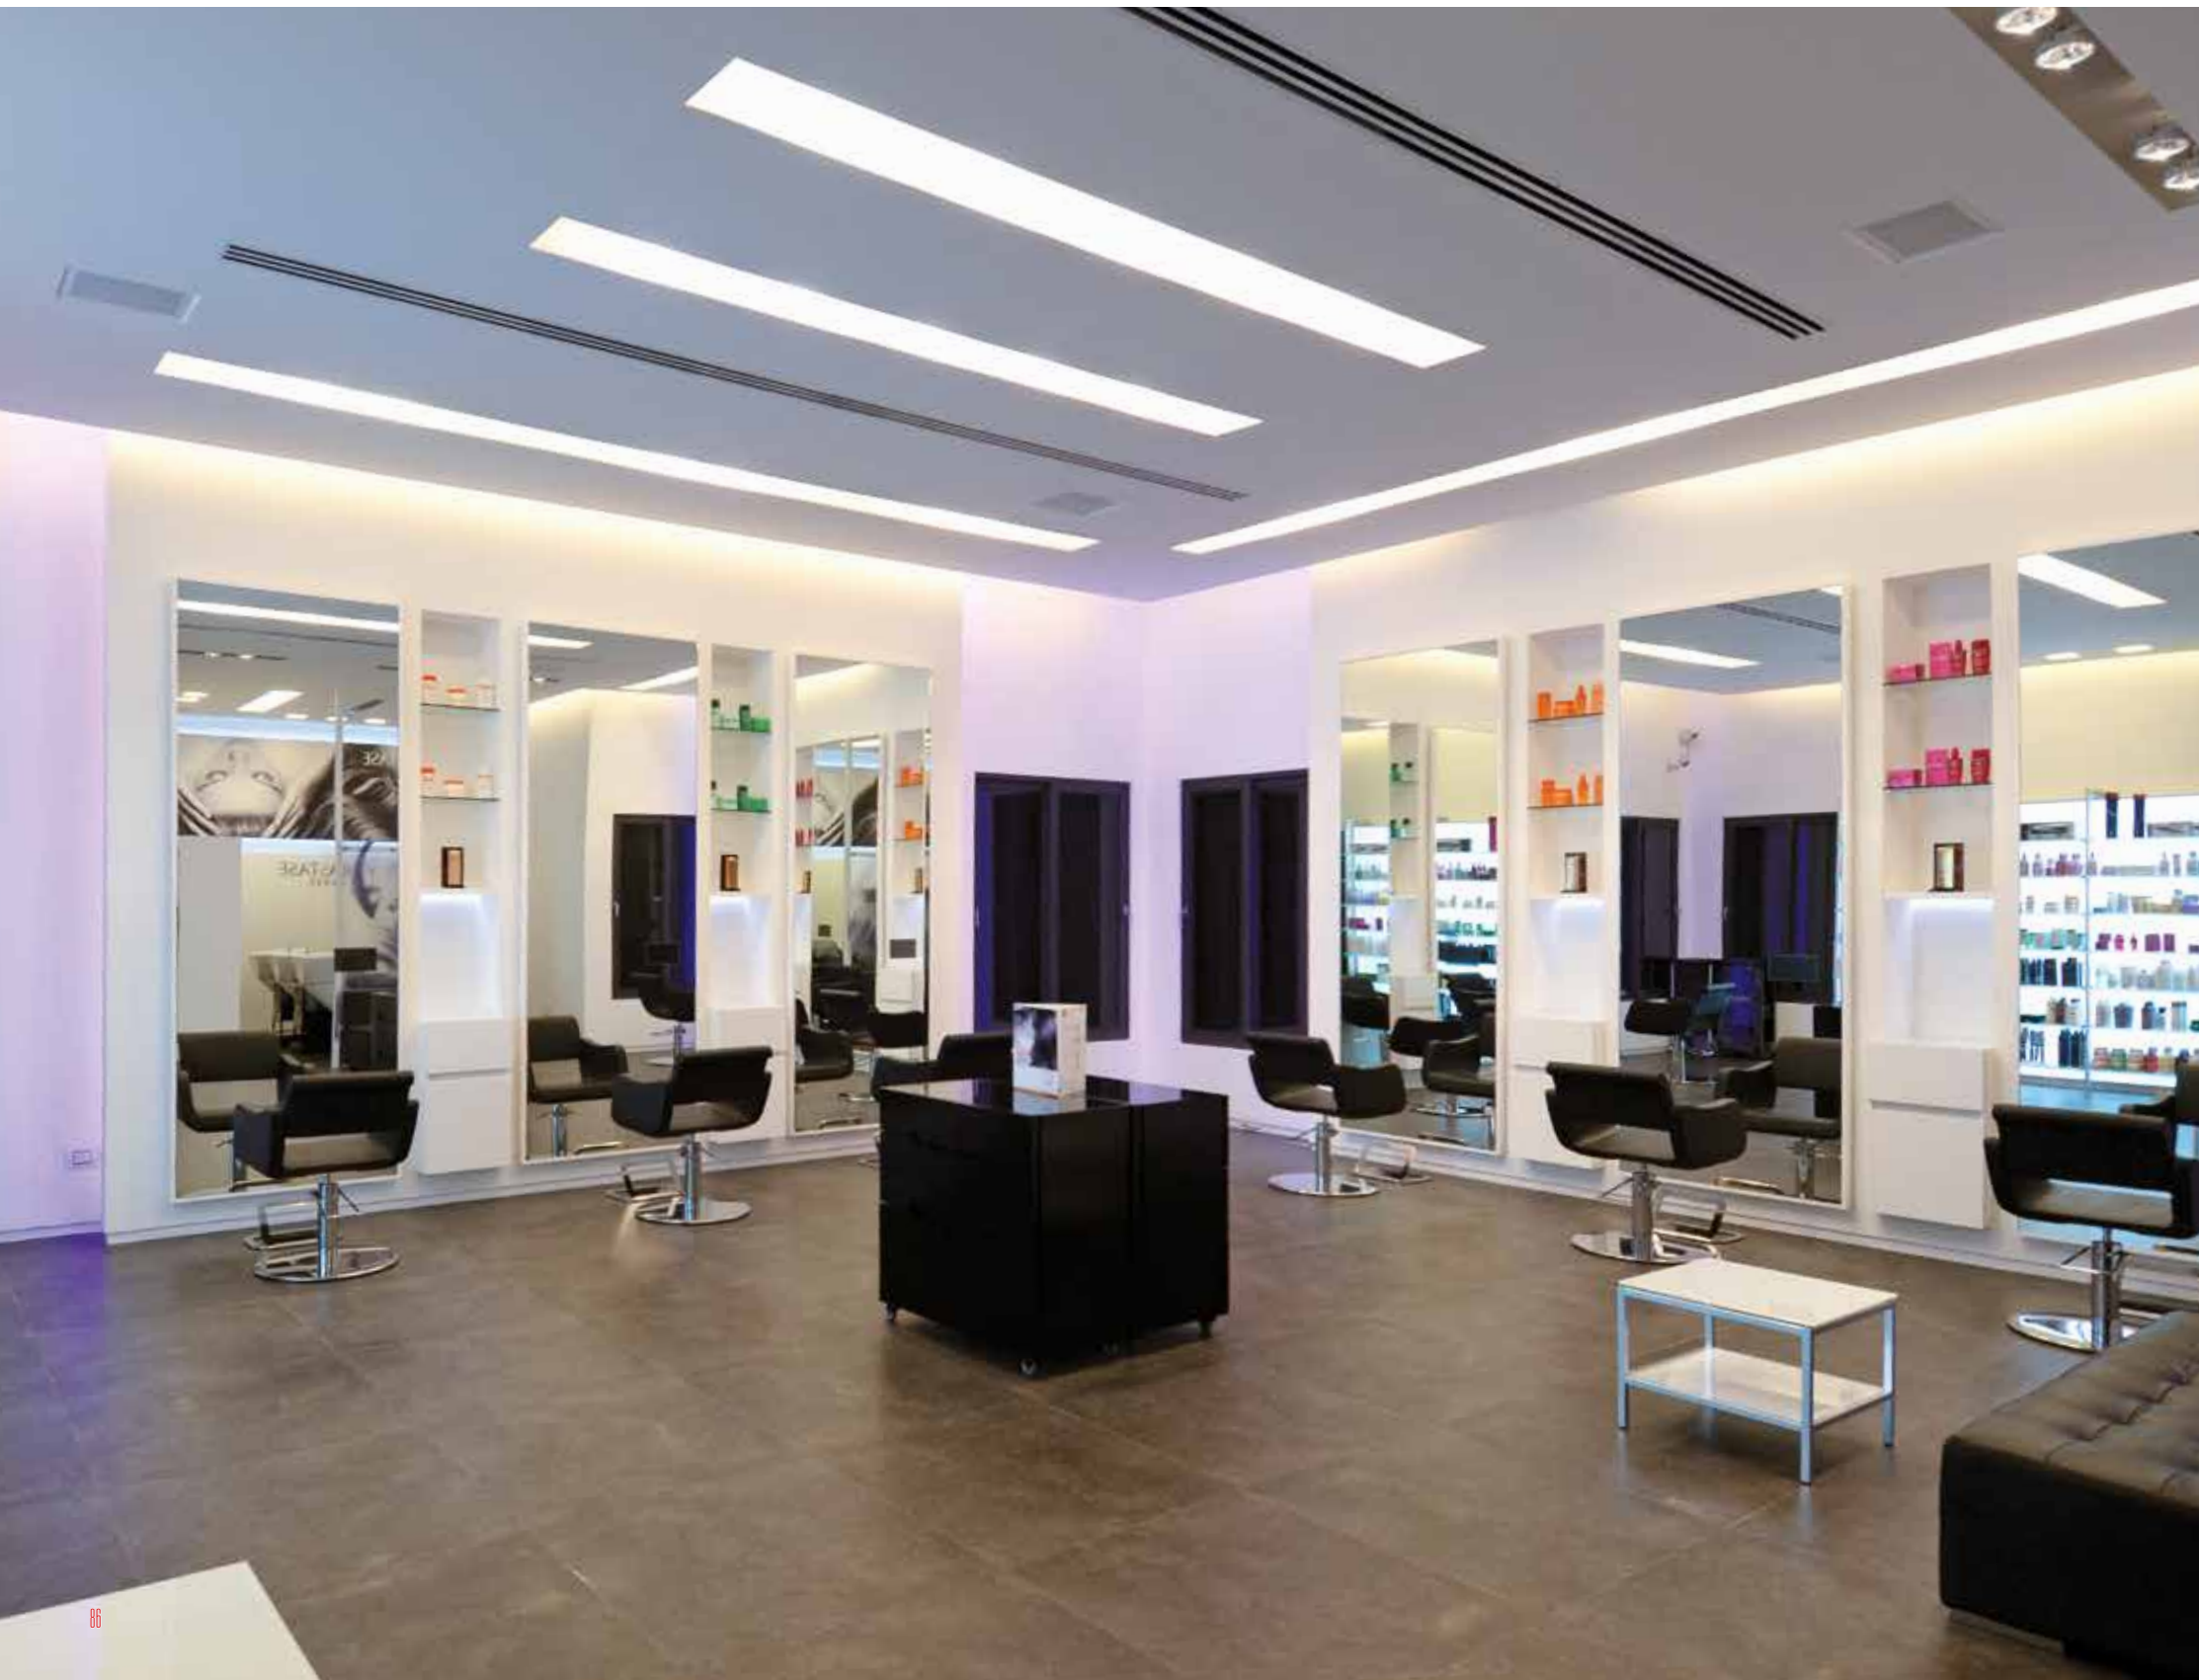

by Gamma-MGBross France

Collection

Styling Chair AUREOLE - 9000 SERIES by Anton Kobrinetz, GAMMA - Shampoo Station WASHLONGUE - GAMMA

38

MG
BROSS
DESIGN
&
CONCEPT

GAMMA

Salón Creavital

SPAIN - Barcelona