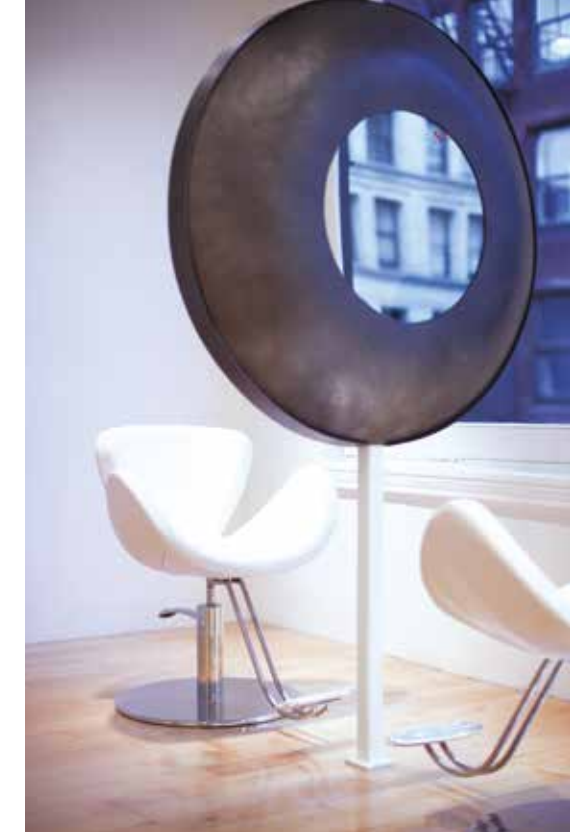

The Drawing Room

U.S.A. - New York, NY

by GAMMA & BROSS USA INC.

Collection

Styling Chair RIKKA - GAMMA
Shampoo Station CELEBRITYWASH - 9000 SERIES
by Anton Kobrinetz, GAMMA