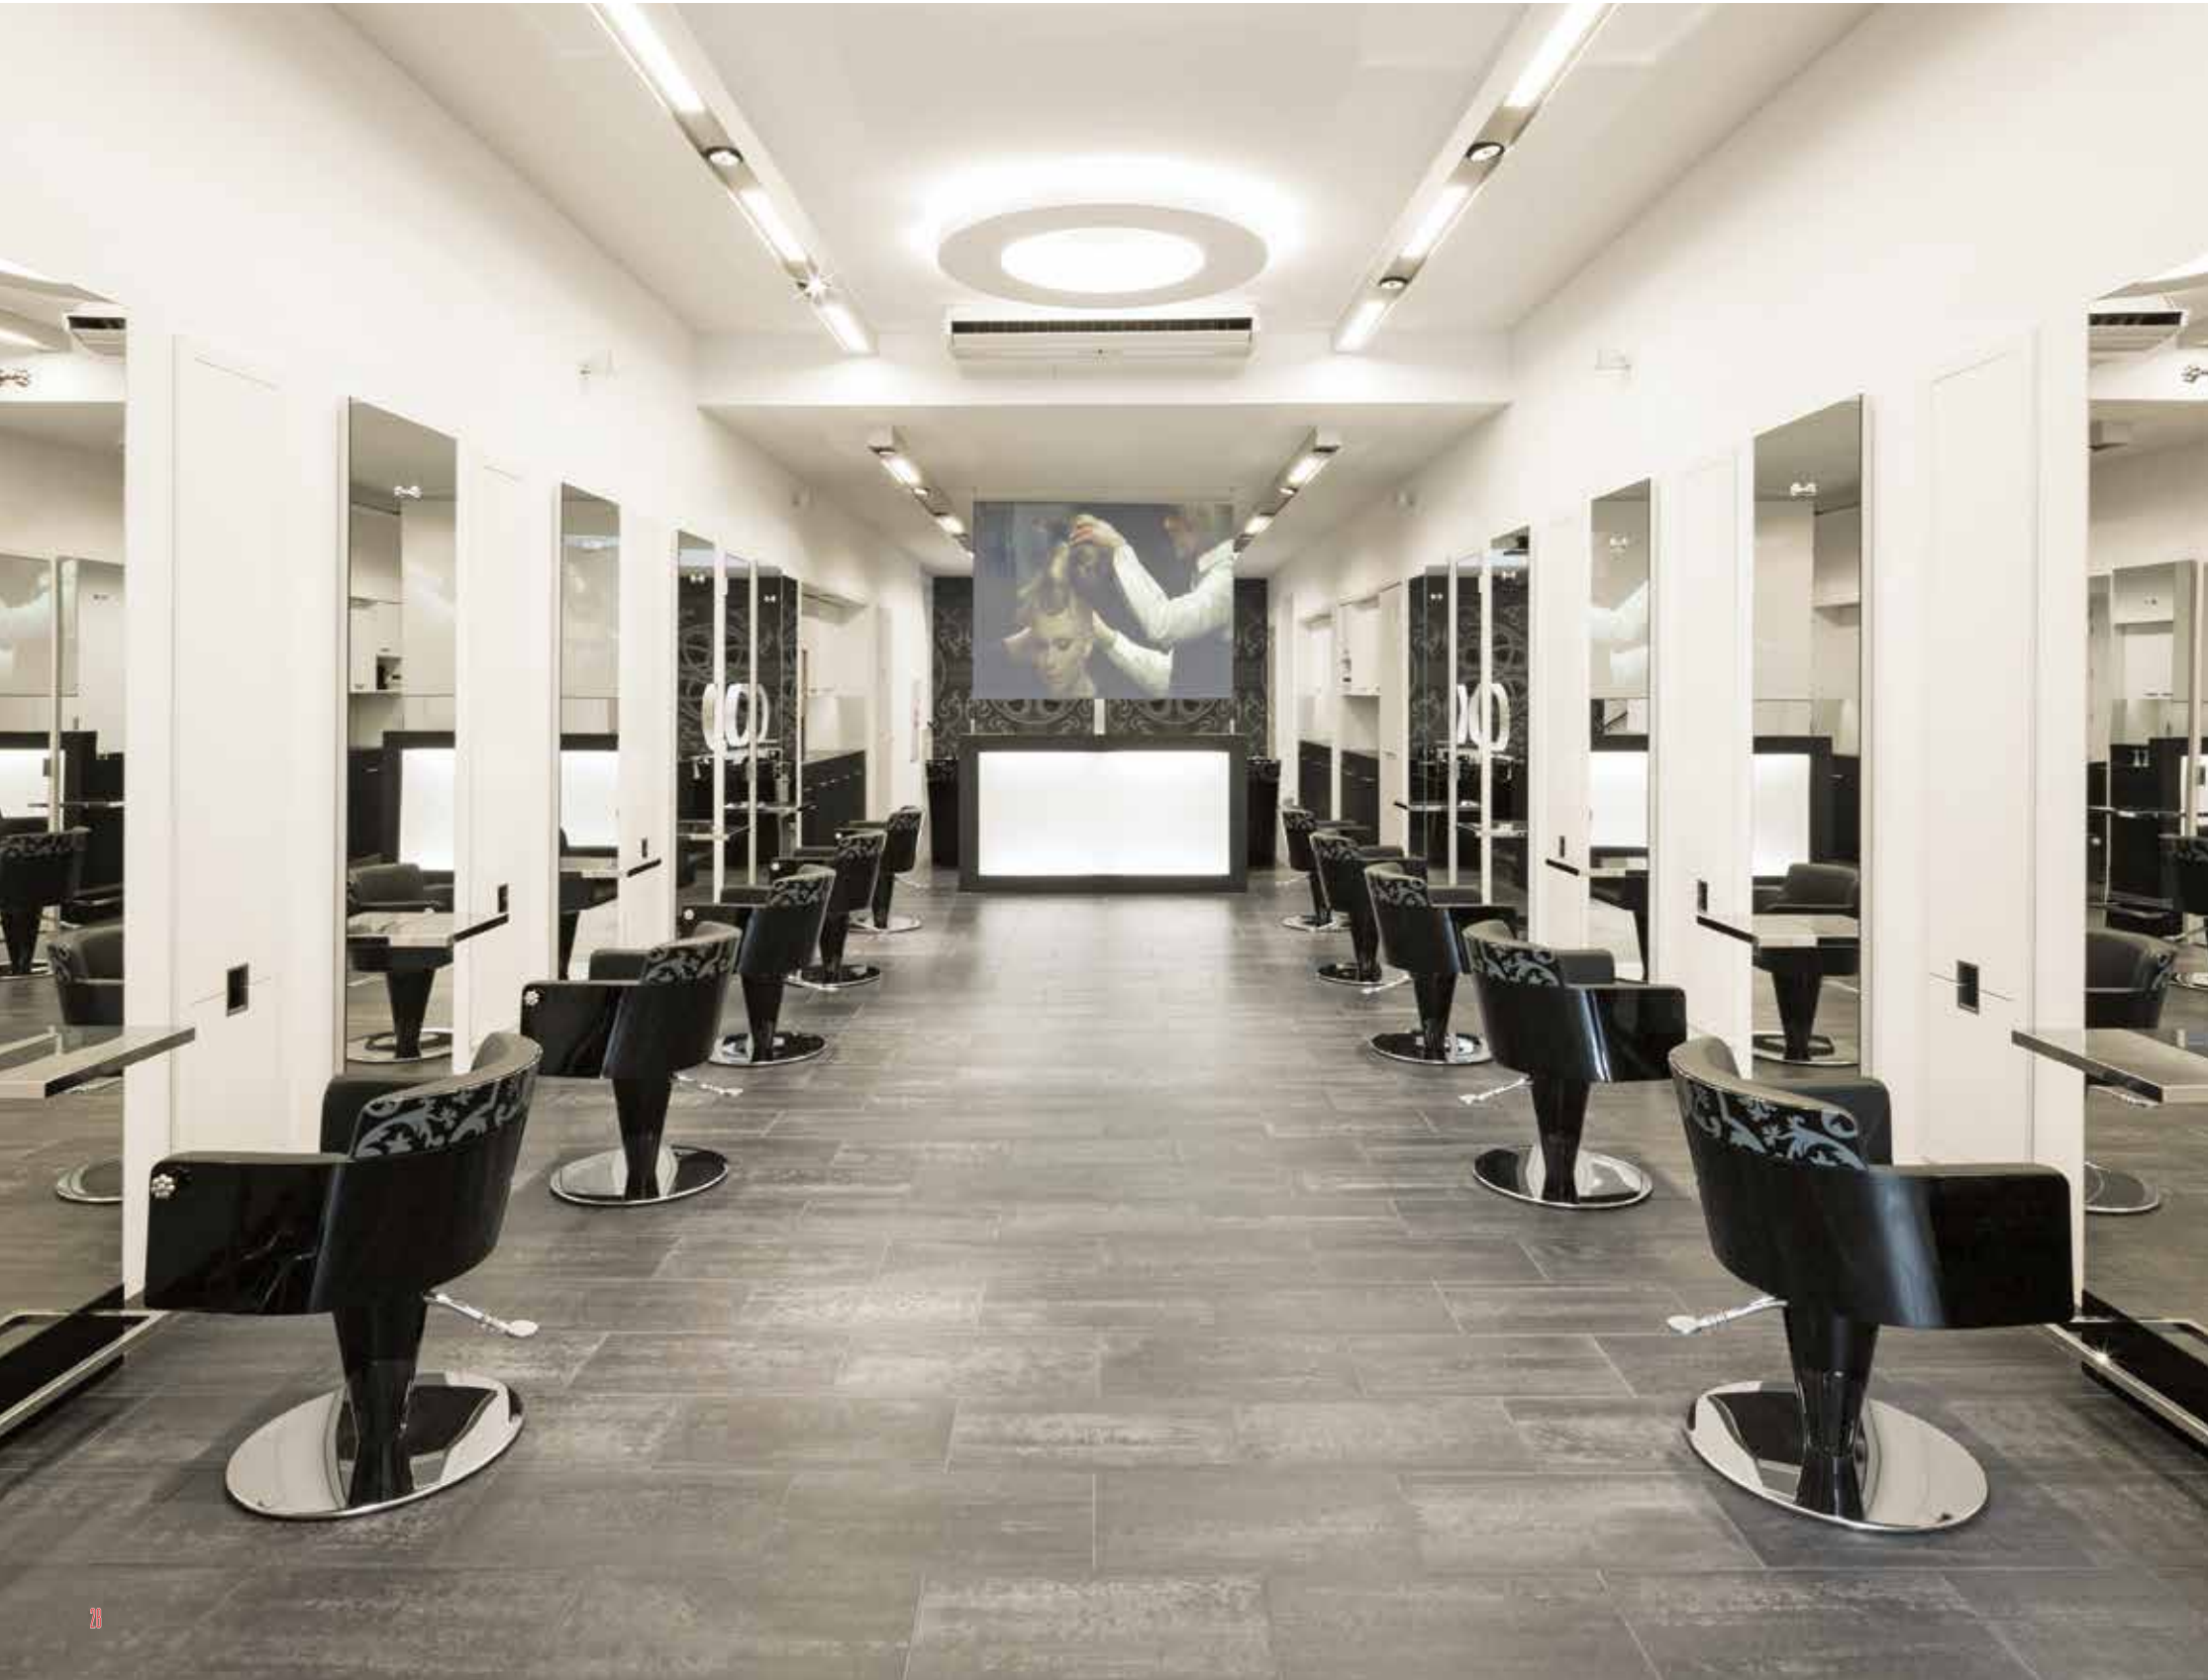

Van Pelt Kappers

HOLLAND - Dordrecht

by Guy Sarlemijn Interior Design

Collection

Styling Chair AIDA - COLLEZIONE PRIVATA by Marcel Wanders, MGBROSS - Wall Styling Station PRINCE - GAMMA - Island Styling Station OBERTO - COLLEZIONE PRIVATA by Marcel Wanders, MGBROSS - Reception Desk ALZIRA - COLLEZIONE PRIVATA by Marcel Wanders, MGBROSS - Bar Stools ONEIDA - GAMMA - Shampoo Station VAPENSIERO - COLLEZIONE PRIVATA by Marcel Wanders, MGBROSS

10 MG BROSS DESIGN & GAMMA