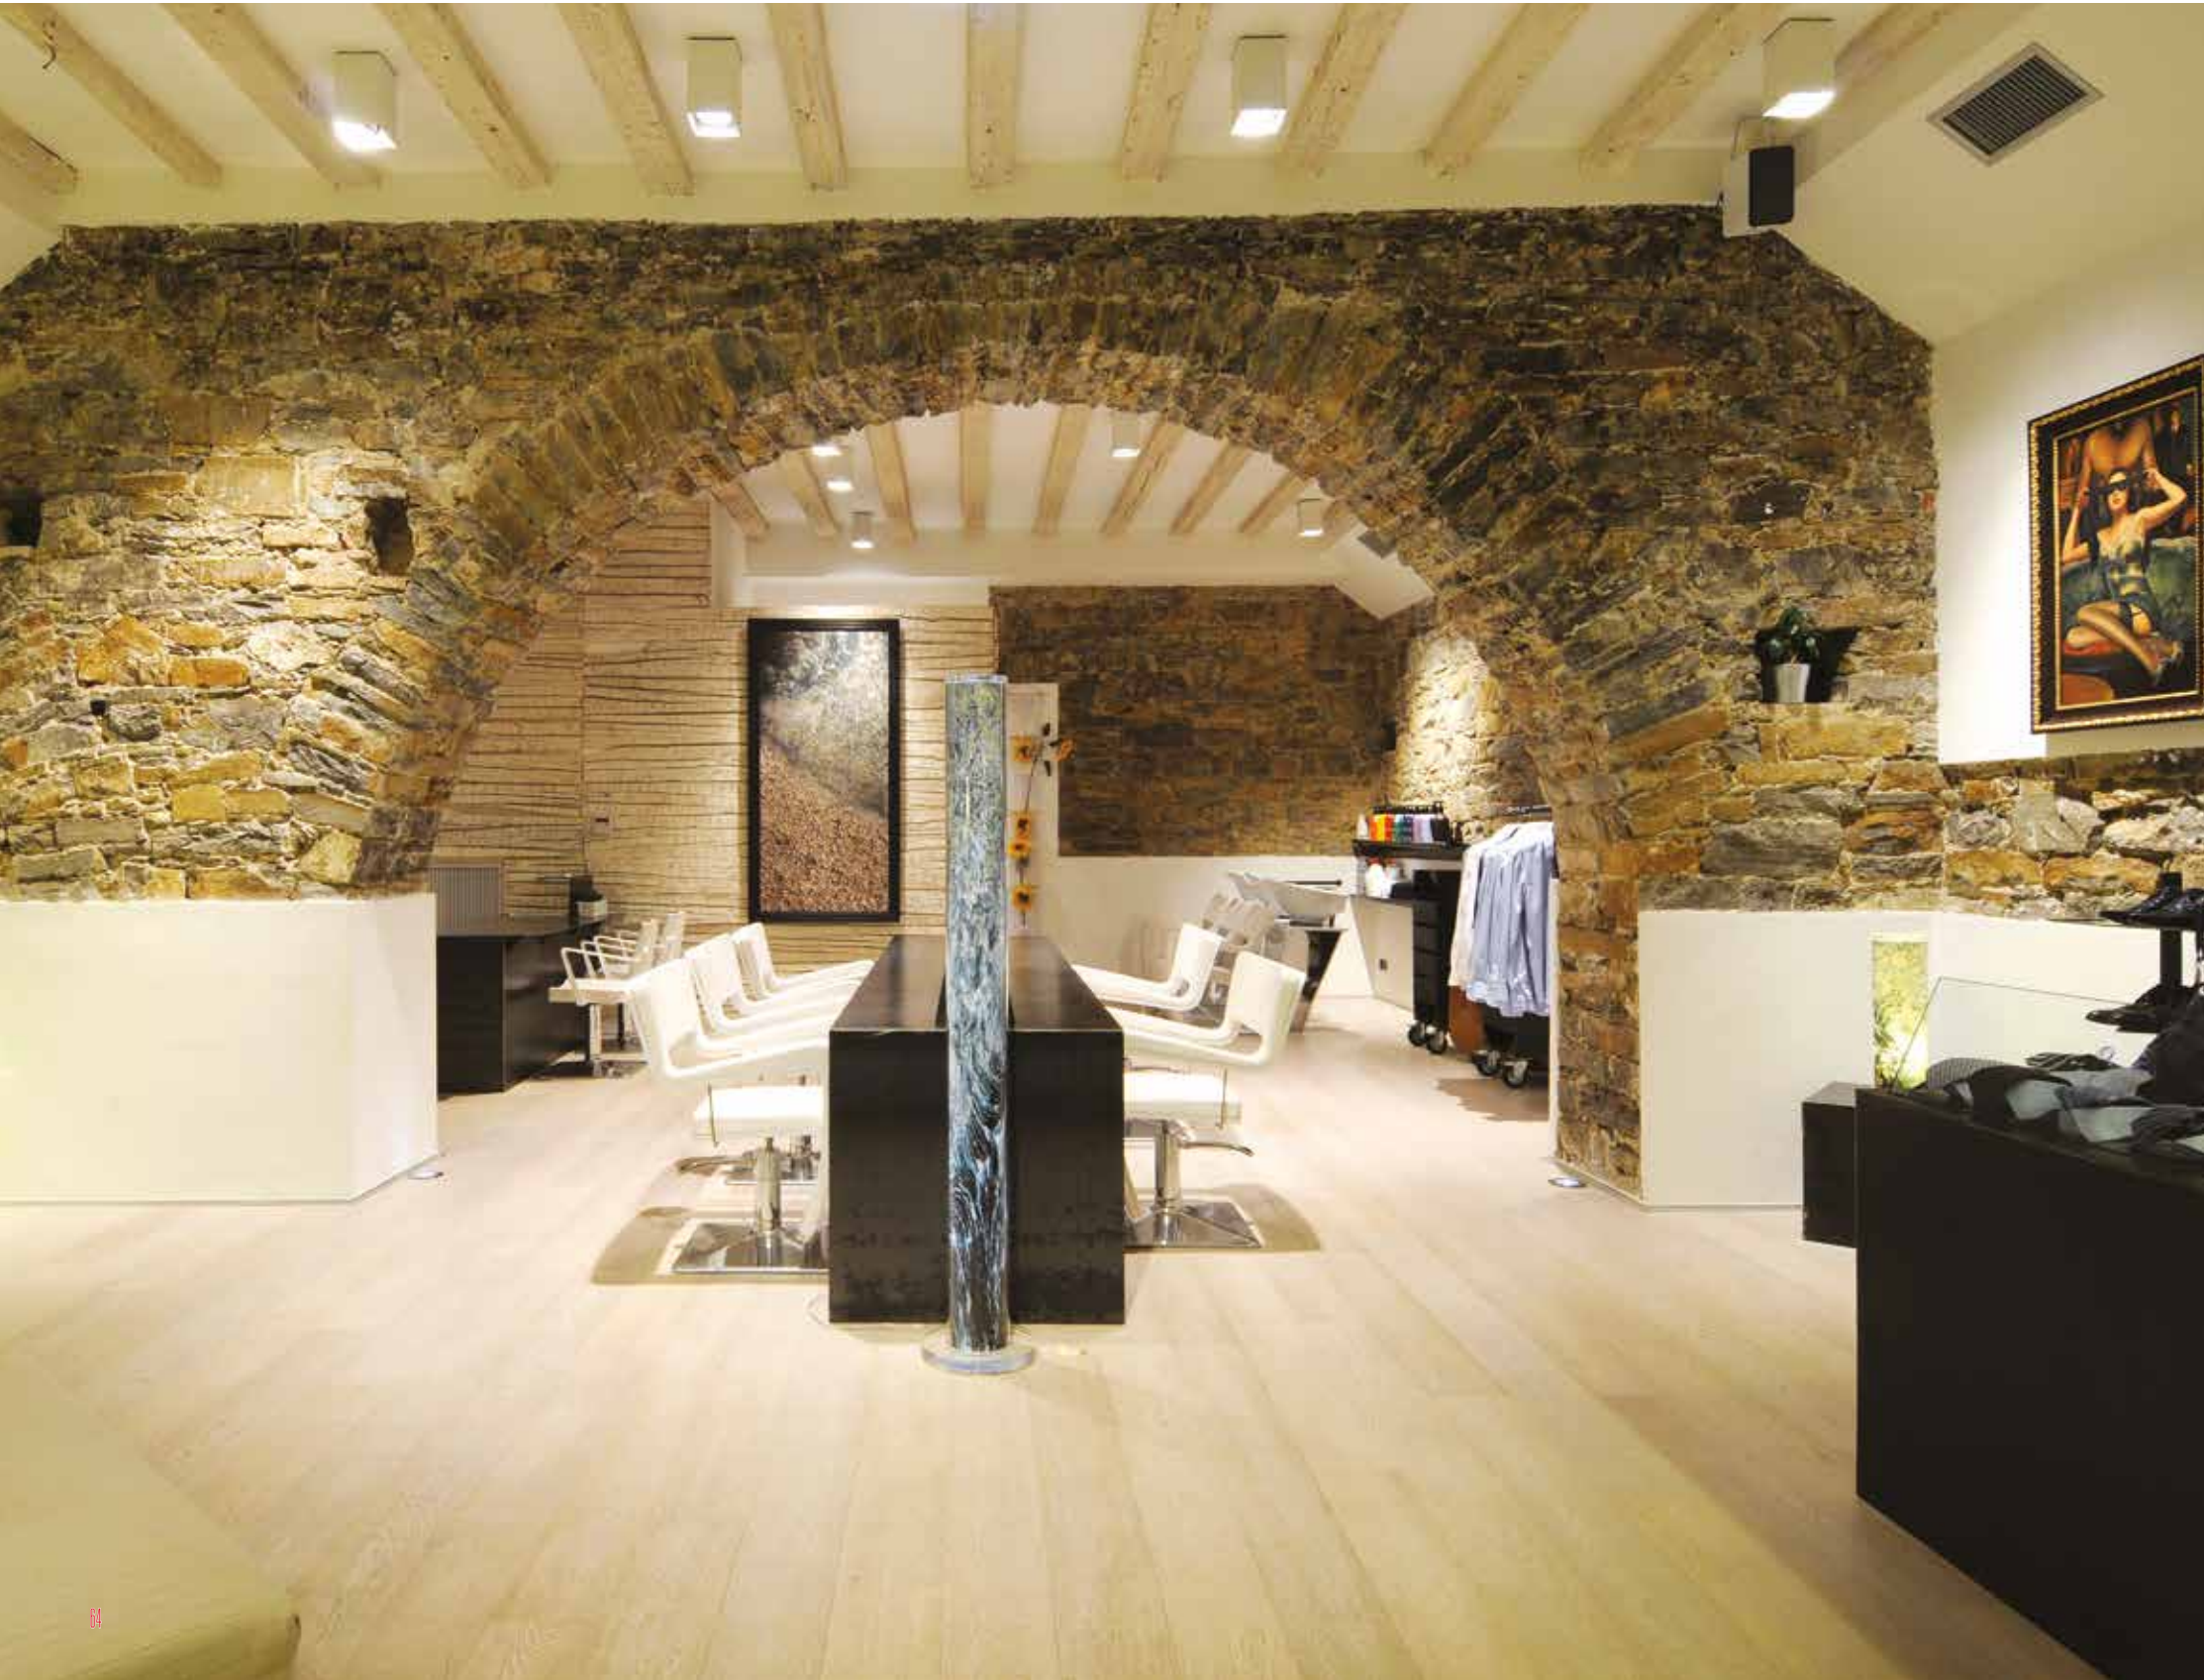

Hair F Boutique

ITALY - Trieste

by De Palma

Collection

Styling Chair TSU - BLACK by F.A. PORSCHE, MGBROSS
Styling Chair ACRILIA - GAMMA - Shampoo Station
BLACKWASH - BLACK by F.A. PORSCHE, MGBROSS