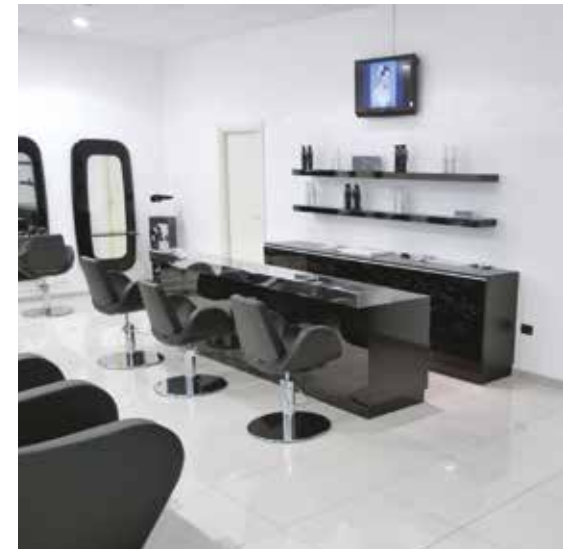

Nanà

ITALY - Concesio (BS)

by **GAMMA&BROSS** Project by Mauro Cimarosti

Collection

Styling Station TONNEAU - GAMMASTORE - Styling Chair ALIPES - GAMMASTORE - Reception Desk FAT BEAUTY - FLUID GENERATION by Anton Kobrinetz, GAMMA - Shampoo Station CELEBRITYWASH - 9000 SERIES by Anton Kobrinetz, GAMMA - Color Bar - MGBROSS