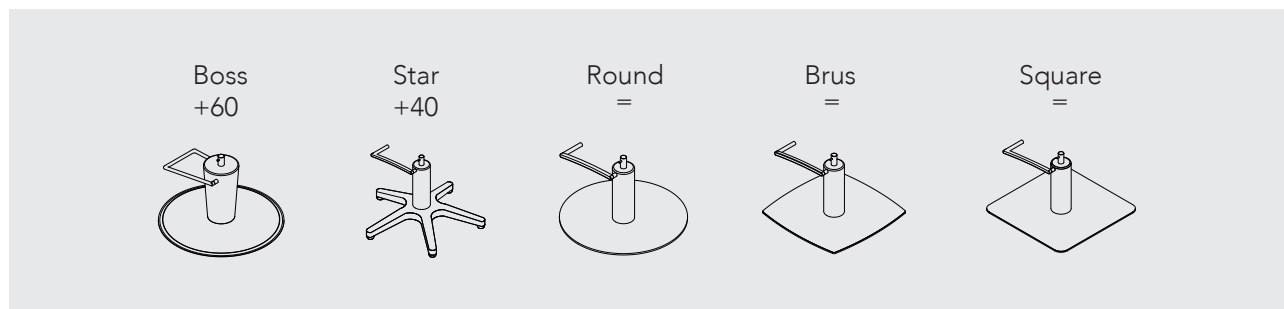

## SOPHIE

---

Ref. S47

Styling Chair

---

Updated: 01 Feb. 2018

Page 1/4

## Dimensions /Dimensiones/Dimensions

(mm)

\*