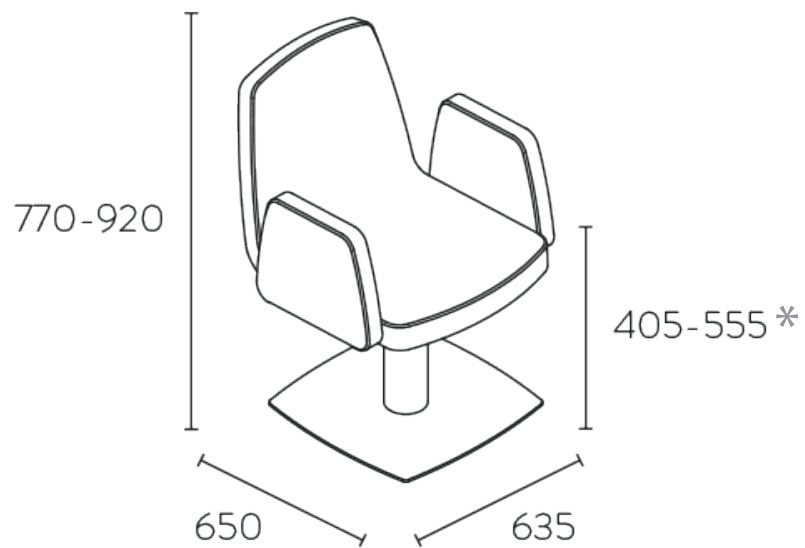

## SOPHIE

---

Ref. S47

Styling Chair

---

Updated: 01 Feb. 2018

Page 1/4

## Dimensions /Dimensiones/Dimensions

(mm)

\*