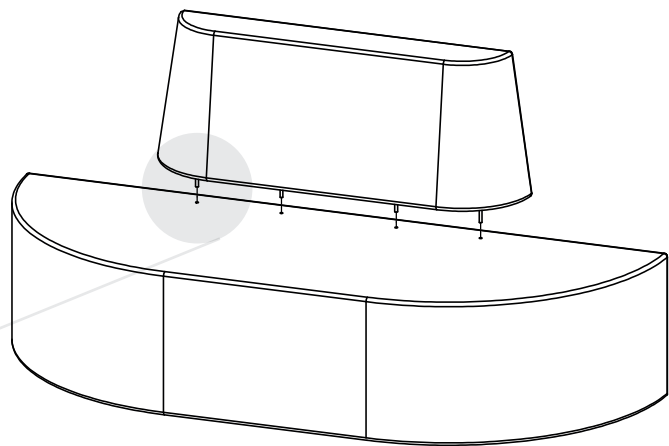

X4

X4

Assembling /Montaje/Assemblage