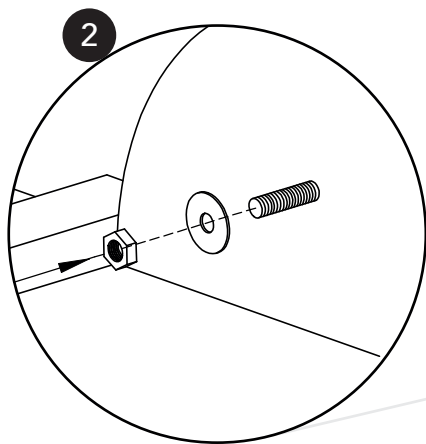

X4

X4

Assembling /Montaje/Assemblage