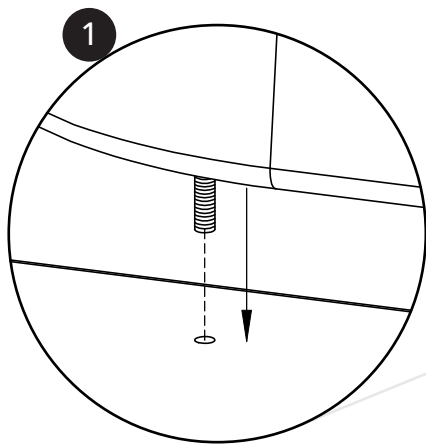

X4

X4

Assembling /Montaje/Assemblage