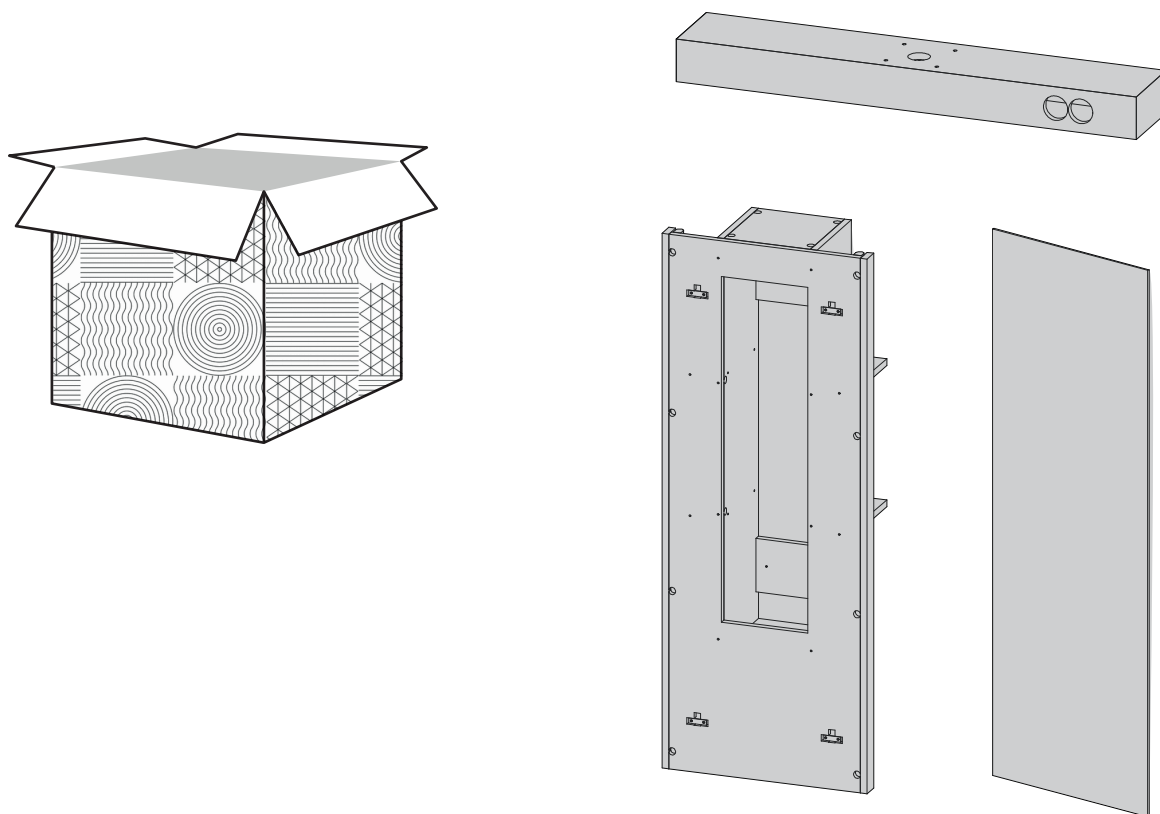

## SPLIT

---

Ref. M119SL, M119CL (with led lidghts)

Styling Units

Dimensions /Dimensiones/Dimensions

---

(mm)

In the box /En la caja/Dans la boîte

# Light Entrance Point /Punto de entrada de luz/Point d'entrée de lumière

(mm)

## Light information:

2 LED light bulb: 18W 3000K in Ac230 L1500mm