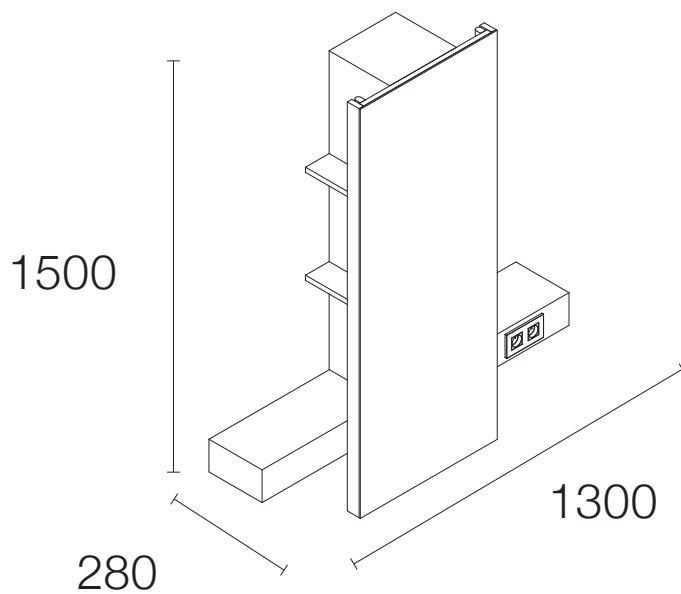

## SPLIT

---

Ref. M119SL, M119CL (with led lidghts)

Styling Units

Dimensions /Dimensiones/Dimensions

---

(mm)

In the box /En la caja/Dans la boîte

# Light Entrance Point /Punto de entrada de luz/Point d'entrée de lumière

(mm)

## Light information:

2 LED light bulb: 18W 3000K in Ac230 L1500mm