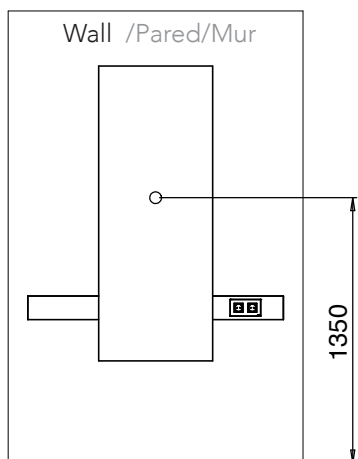

## SPLIT

---

Ref. M119SL, M119CL (with led lidghts)

Styling Units

Dimensions /Dimensiones/Dimensions

---

(mm)

In the box /En la caja/Dans la boîte

# Light Entrance Point /Punto de entrada de luz/Point d'entrée de lumière

(mm)

## Light information:

2 LED light bulb: 18W 3000K in Ac230 L1500mm