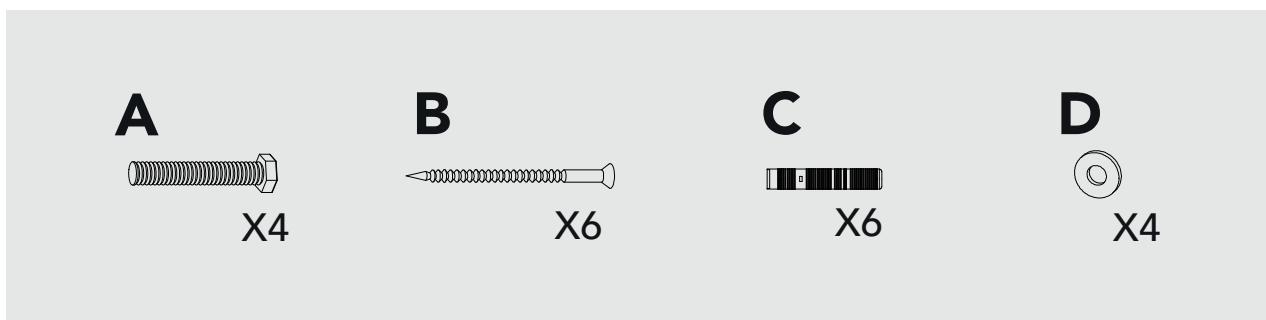

Hardware /Herrajes/Materiel