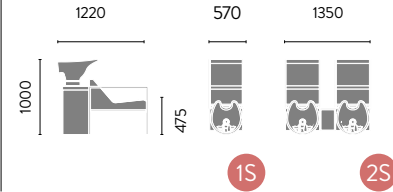

JIN 1S

JIN 2S

YUTO

YUTO - T

DOCK

NEW

YOMA

BLACK BASIN