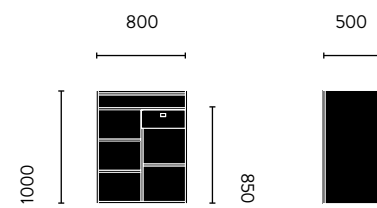

A NEW COLORA

KUMI

FURNITURE
MOBILIARIO
MOBILIER
ARREDAMENTI