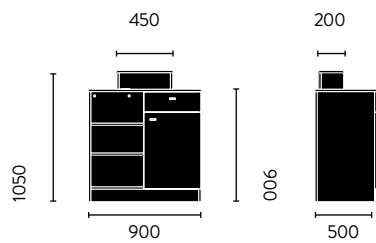

MEKI

FURNITURE
MOBILIARIO
MOBILIER
ARREDAMENTI