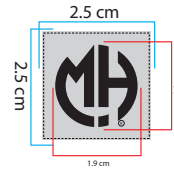

USA SIZE CHART

	S	M	L	XL	2X	3X	4X	5X
CHEST	21½	22½	23½	25	26½	28	29½	31
HEM	20	21	22	23½	25	26½	28	29½
BACK LENGTH	25½	26	26½	27	27½	28	28½	29
SLEEVE LENGTH	25½	26	26½	27	27½	28	28	28
X SHOULDER	19	19½	20	20¾	21½	22¼	23	23¾
MUSCLE	8¼	8½	8¾	9⅛	9½	9⅞	10¼	11⅞

Front Chest Logo Sizing
12 cm

MOE'S HILLS BOBBERS

1.4 cm

Check Fabric For Arms in Green Colour

Black Denim For Body

Care Label

Front Woven Label with logo Sizing

Neck Label
7 cm

Embroidery Logo Sizing

COLOR REFERENCE PROTO

Embroidery color should be mech as per the green Fabric color