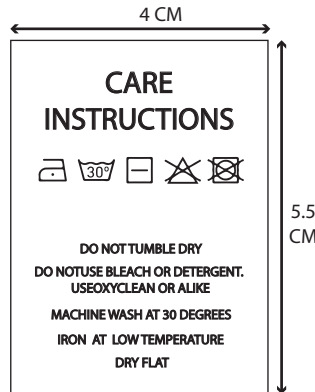

Description

- Outer Shell : Check Flannel on sleeves with black denim fabric on front & back side
- Outer Pockets : 4 outer pockets
- Button : Gunmetal Plain
- Action Back : Yes
- Thread Type : Simple
- Thread Color : As Per Outer shell Colour
- Zipper Type : YKK Wire Zipper
- Closure : YKK Zipper in Front with Snaps button closure
- Lining : Inner cotton with mesh lining
- Inner Pocket : Yes
- Care Label : Universal care Label
- Neck Label : Customize neck label
- Size Label & Hanger Loop : Yes

Front Chest Logo Sizing
12 cm

MOE'S HILLS BOBBERS

1.4 cm

Check Fabric For Arms in Green Colour

Black Denim For Body

Care Label

Front Woven Label with logo Sizing

Neck Label
7 cm

Embroidery Logo Sizing

COLOR REFERENCE PROTO

Embroidery color should be mech as per the green Fabric color