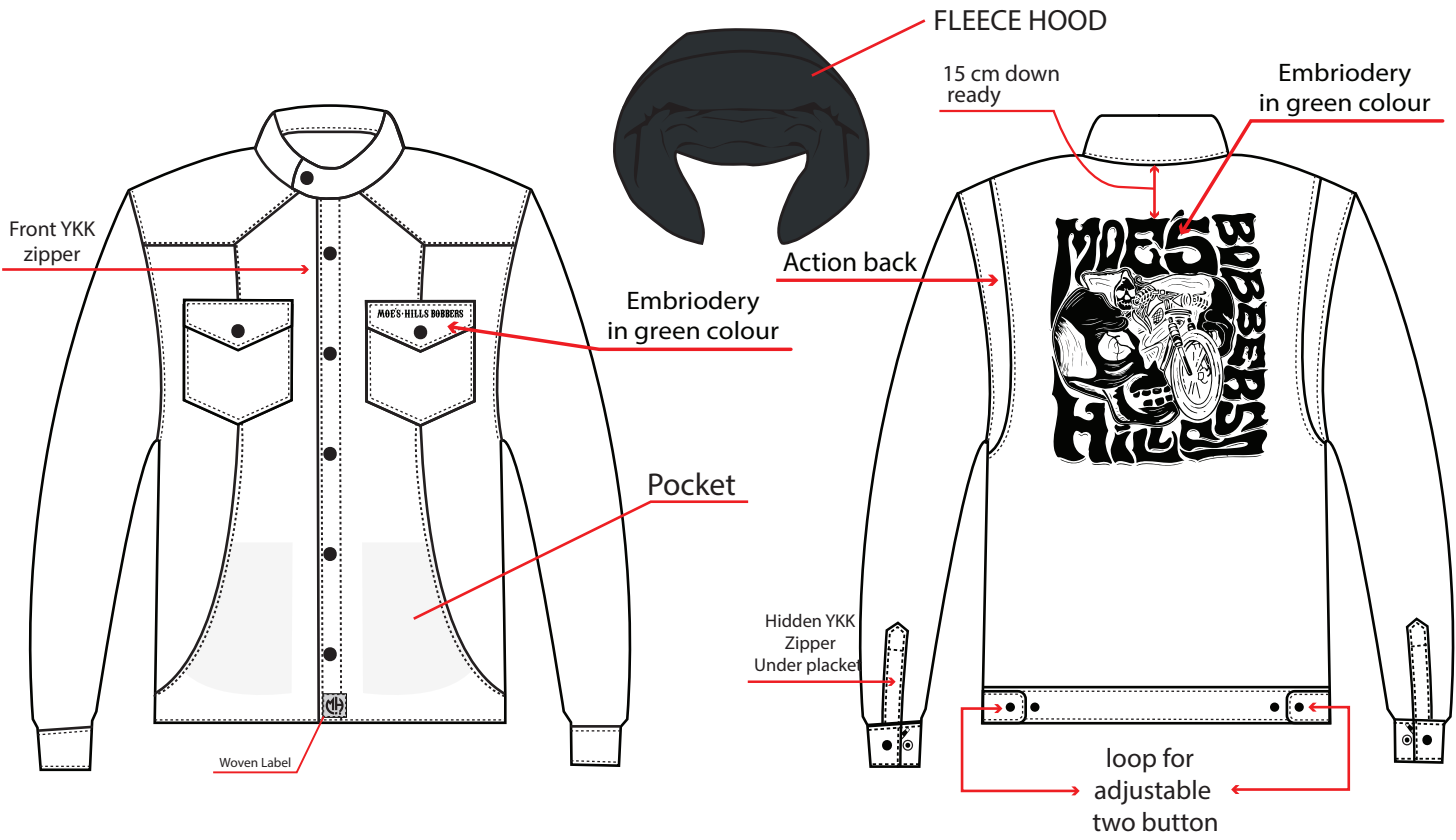

Denim hooded casual shirt

MOE'S HILLS BOBBERS MOE'S HILLS BOBBERS MOE'S HILLS BOBBERS MOE'S HILLS BOBBERS MOE'S HILLS BOBBERS MOE'S HILLS BOBBERS

LABEL STRIPE ON UNDER COLLAR

inner cotton with mesh lining

Description

- Outer Shell : Check Flannel on sleeves with black denim fabric on front & back side
- Outer Pockets : 4 outer pockets
- Button : Gunmetal Plain
- Action Back : Yes
- Thread Type : Simple
- Thread Color : As Per Outer shell Colour
- Zipper Type : YKK Wire Zipper
- Closure : YKK Zipper in Front with Snaps button closure
- Lining : Inner cotton with mesh lining
- Inner Pocket : Yes
- Care Label : Universal care Label
- Neck Label : Customize neck label
- Size Label & Hanger Loop : Yes