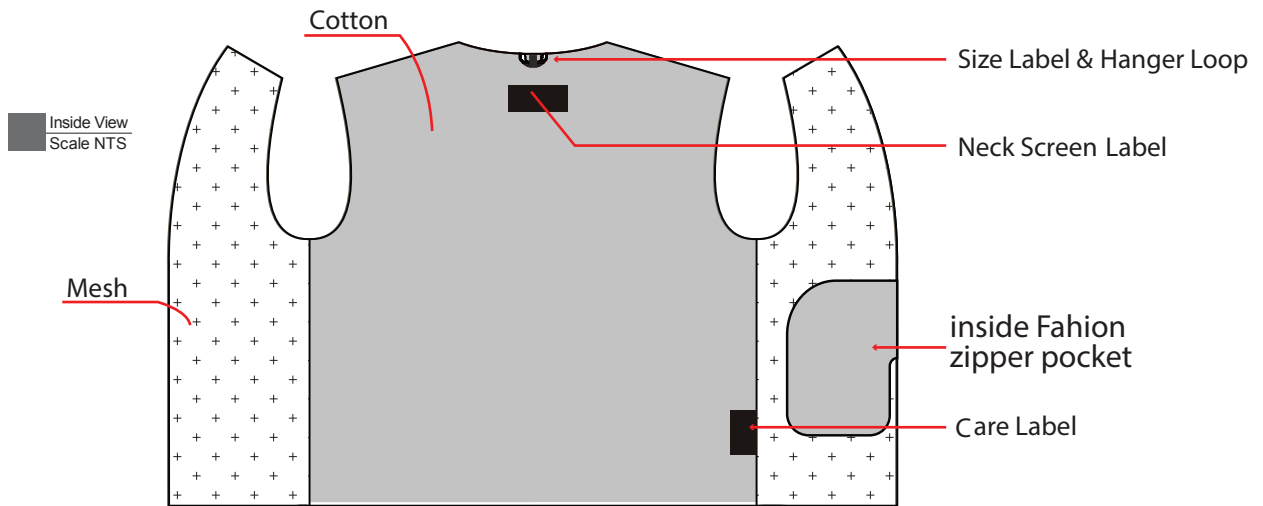

Denim hooded casual shirt

MOE'S HILLS BOBBERS MOE'S HILLS BOBBERS MOE'S HILLS BOBBERS MOE'S HILLS BOBBERS MOE'S HILLS BOBBERS MOE'S HILLS BOBBERS

LABEL STRIPE ON UNDER COLLAR

inner cotton with mesh lining

USA SIZE CHART

	S	M	L	XL	2X	3X	4X	5X
CHEST	21½	22½	23½	25	26½	28	29½	31
HEM	20	21	22	23½	25	26½	28	29½
BACK LENGTH	25½	26	26½	27	27½	28	28½	29
SLEEVE LENGTH	25½	26	26½	27	27½	28	28	28
X SHOULDER	19	19½	20	20¾	21½	22¼	23	23¾
MUSCLE	8¼	8½	8¾	9⅛	9½	9⅞	10¼	11⅞

Description

- Outer Shell : Check Flannel on sleeves with black denim fabric on front & back side
- Outer Pockets : 4 outer pockets
- Button : Gunmetal Plain
- Action Back : Yes
- Thread Type : Simple
- Thread Color : As Per Outer shell Colour
- Zipper Type : YKK Wire Zipper
- Closure : YKK Zipper in Front with Snaps button closure
- Lining : Inner cotton with mesh lining
- Inner Pocket : Yes
- Care Label : Universal care Label
- Neck Label : Customize neck label
- Size Label & Hanger Loop : Yes