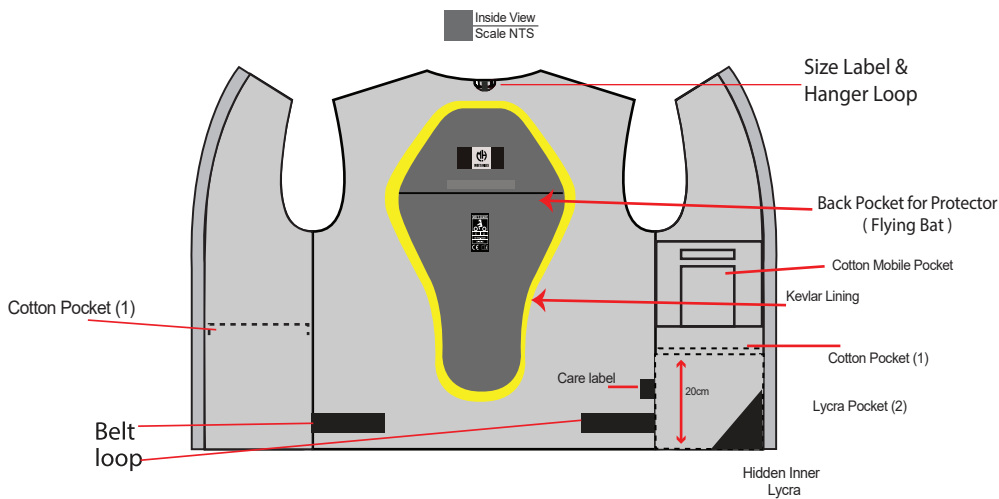

Moes Hills Bobber

Moes Secon Skin

Front

Back

MH

Client	MOE'S HILLS BOBBERS	Authorized Person	
Project	Mesh Underneath Jacket	Date	28-Oct-2024
Category	TEXTILE GARMENTS	Assigned Person	
Drawn		Sheet	1-2
		Revision	00

IMPORTANT NOTICE: These drawings are for visual representation only. All material and colors to be specified by approved engineer/personnel.
VISUAL DRAWING: This drawing remains the property of Iconic biker Apparels and only be reproduced with their permission. Any discrepancies are to be reported to the designers for rectification.

Clients Approval
Date & Signature