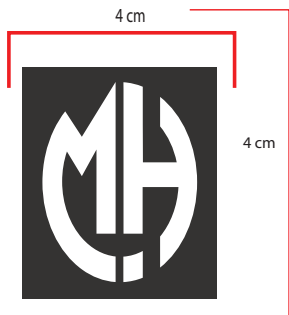

Clients Approval
 Date & Signature

Mesh Jacket Mens Size Chart

Size	S	M	L	XL	2XL	3XL
Chest	19	20	21	22 ½	24	25 ½
Hem	18	19	20	21 ½	23	24 ½
Back Length	25 ½	26 ¼	27	27 ¾	28 ½	29 ¼
Sleeve Length	28 ¼	29	29 ¾	30 ½	31 ¼	32
Muscle	7 ½	7 ¾	8	8 ⅜	8 ¾	9 ⅛

Mesh Jacket Ladies Size Chart

Size	XS	S	M	L	XL	2XL
Chest	18 ½	19 ½	21	22 ½	24	25 ½
Waist	16	17	18 ½	20	21 ½	23
Hem	19 ½	20 ½	22	23 ½	25	26 ½
Back Length	23 ½	24	24 ½	25	25 ½	26
Sleeve Length	28 ¾	29 ½	30 ¼	31	31 ¾	32 ½
Muscle	6	6 ¼	6 ⅝	7	7 ⅜	7 ¾

Rubber Label
4 cm

Neck Label
7 cm

FOLDING FLAG
SIDE LABEL

ADD
STITCHING
MARGIN

CE Label
For Men

CE Label
For Ladies

Description

- Outer Shell : Mesh F5 + Kevlar at Stretch Areas
- Kevlar : BLACK DUPONT KEVLAR
- Thread Color : As per outer shell colour
- Front Pockets : 4cm Strap under Zipper inside pocket
- INNER LINING : Polyester Mesh
- Protectors : FLYING BAT LEVEL 2 PROTECTORS
- Care Label : Customize Label
- Thumb Loop : Yes
- Neck Label : Yes (Screen)
- Belt loop : Yes
- Size Label& Hanger Loop : Yes
- ZIPPER TYPE : PLASTICK VISLON
- Zipper puller : Customized Rubber Puller