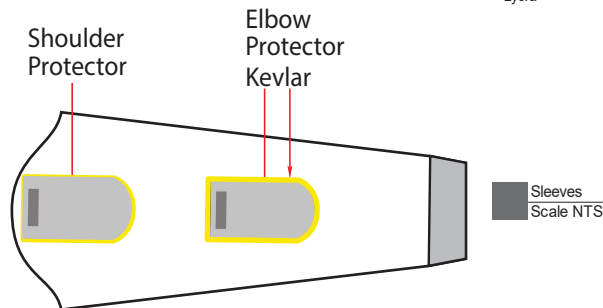

Moes Hills Bobber

Moes Secon Skin

Front

Back

MH

Client	MOE'S HILLS BOBBERS	Authorized Person	
Project	Mesh Underneath Jacket	Date	28-Oct-2024
Category	TEXTILE GARMENTS	Assigned Person	
Drawn		Sheet	1-2
		Revision	00

IMPORTANT NOTICE: These drawings are for visual representation only. All material and colors to be specified by approved engineer/personnel.
VISUAL DRAWING: This drawing remains the property of Iconic biker Apparels and only be reproduced with their permission. Any discrepancies are to be reported to the designers for rectification.

Clients Approval
Date & Signature