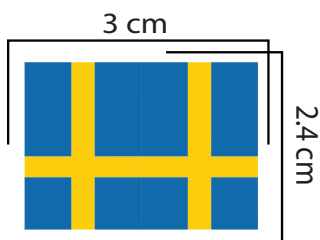

Clients Approval
 Date & Signature

Mesh Jacket Mens Size Chart

Size	S	M	L	XL	2XL	3XL
Chest	19	20	21	22 ½	24	25 ½
Hem	18	19	20	21 ½	23	24 ½
Back Length	25 ½	26 ¼	27	27 ¾	28 ½	29 ¼
Sleeve Length	28 ¼	29	29 ¾	30 ½	31 ¼	32
Muscle	7 ½	7 ¾	8	8 ⅜	8 ¾	9 ⅛

Mesh Jacket Ladies Size Chart

Size	XS	S	M	L	XL	2XL
Chest	18 ½	19 ½	21	22 ½	24	25 ½
Waist	16	17	18 ½	20	21 ½	23
Hem	19 ½	20 ½	22	23 ½	25	26 ½
Back Length	23 ½	24	24 ½	25	25 ½	26
Sleeve Length	28 ¾	29 ½	30 ¼	31	31 ¾	32 ½
Muscle	6	6 ¼	6 ⅝	7	7 ⅜	7 ¾

Rubber Label
4 cm

Neck Label
7 cm

FOLDING FLAG
SIDE LABEL

ADD
STITCHING
MARGIN

CE Label
For Men

CE Label
For Ladies

Description

- Outer Shell : Mesh F5 + Kevlar at Stretch Areas
- Kevlar : BLACK DUPONT KEVLAR
- Thread Color : As per outer shell colour
- Front Pockets : 4cm Strap under Zipper inside pocket
- INNER LINING : Polyester Mesh
- Protectors : FLYING BAT LEVEL 2 PROTECTORS
- Care Label : Customize Label
- Thumb Loop : Yes
- Neck Label : Yes (Screen)
- Belt loop : Yes
- Size Label& Hanger Loop : Yes
- ZIPPER TYPE : PLASTICK VISLON
- Zipper puller : Customized Rubber Puller