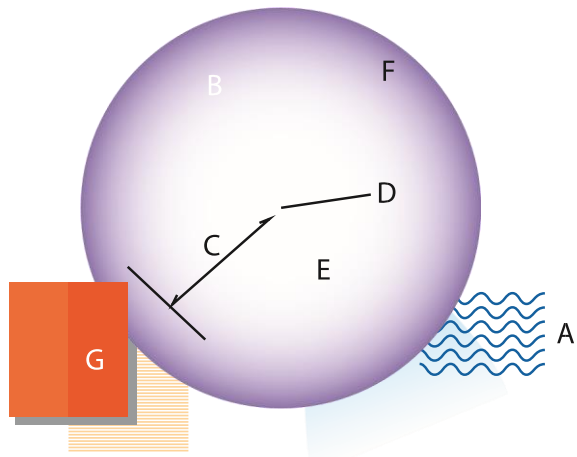

A) Water/Wetland. B) Wind direction. C) Distance between your house/terrace and the Mosquito Trap should be a minimum of 10 meters. D) Placement of the Amplecta Mosquito Trap AMT100. E) Octanol scent attractant. F) UVlight 360°. G) House/terrace