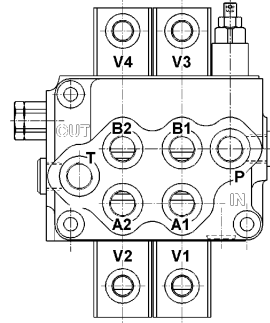

TAV. 1246

AVN020+HV035

SWM400

SD5/2

DFE100/10

D3 (Blue button) D2 (Red button) D1 (Green button)

DFE052

FLOATING

HYDRAULIC SYSTEM

AVN020+HV035

ELECTRIC SYSTEM

REV.	DESCRIPTION	DATE	BY	CHECKED	APPROVED
01	...	...	...	...	...

Agrimaster