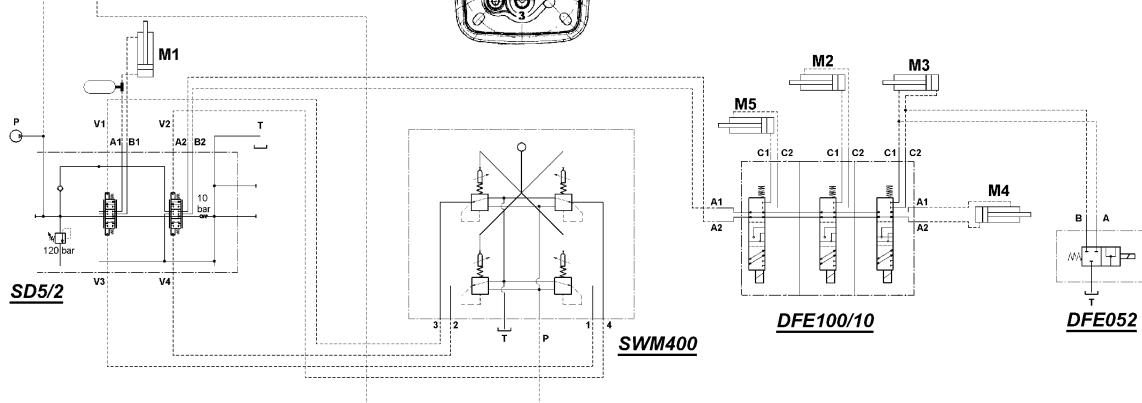

HYDRAULIC SYSTEM

AVN020+HV035