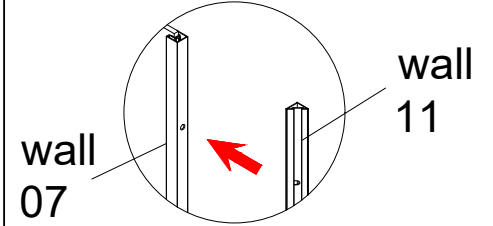

min Size A= Door A+ Door B+Wall

max Size A= Door A+ Door B+Wall+30mm

INSTALLATION ACCESSORIES LIST

2000mm

Wall

GNG

Wall

Please pay attention to the direction of H-type FRAME.