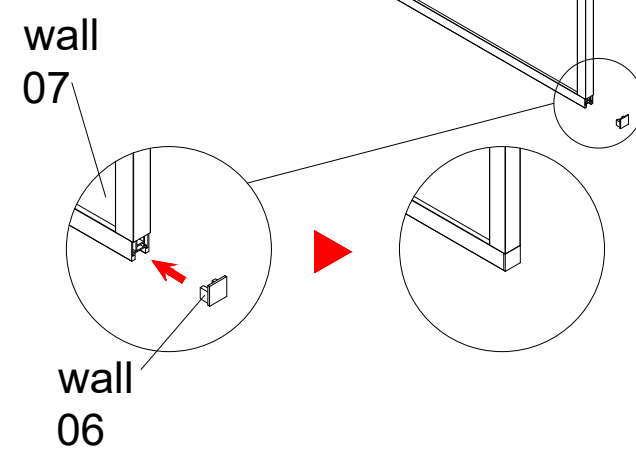

min Size A= Door A+ Door B+Wall

max Size A= Door A+ Door B+Wall+30mm

INSTALLATION ACCESSORIES LIST

2000mm

Wall

GNG

Wall

Please pay attention to the direction of H-type FRAME.

wall
07

wall
11

wall
12

$$C = A - 4 \text{ mm}$$

NOOLI

LIVING WITH GRACE

Copyright ©2020 Borett Webbutik AB. Original content rights reserved. All product names, logos, and brands are property of their respective owners.