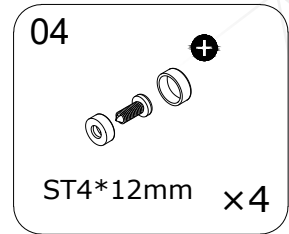

INSTALLATION ACCESSORIES LIST