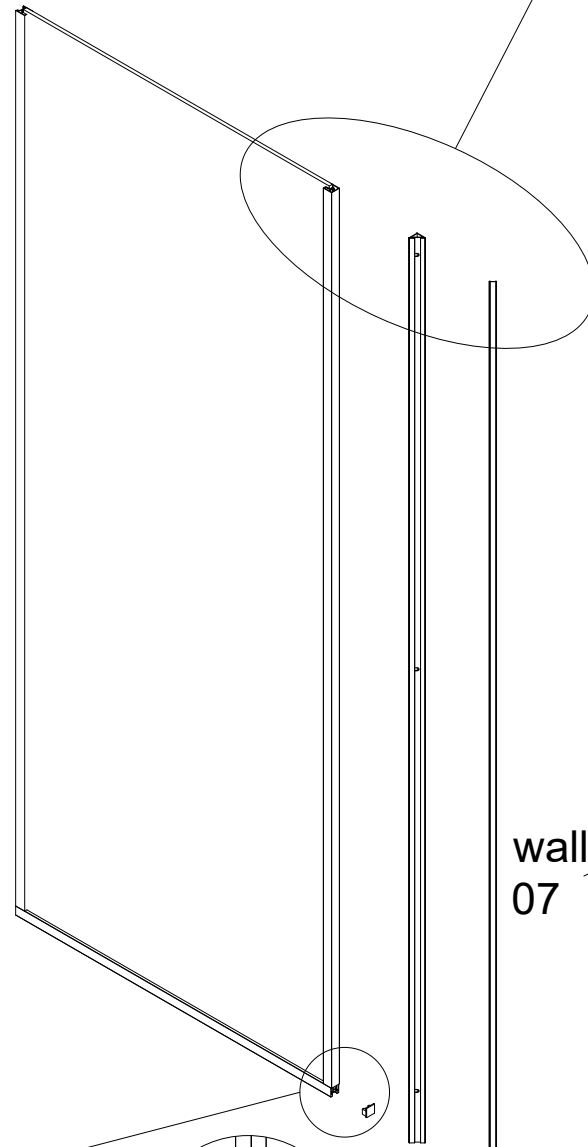

min Size A= Door A+ Door B+Wall

max Size A= Door A+ Door B+Wall+30mm

INSTALLATION ACCESSORIES LIST

2000mm

Wall

GNG

Wall

Please pay attention to the direction of H-type FRAME.

wall
07

wall
11

wall
12

$$C = A - 4 \text{ mm}$$

NOOLI

LIVING WITH GRACE

Copyright ©2020 Borett Webbutik AB. Original content rights reserved. All product names, logos, and brands are property of their respective owners.