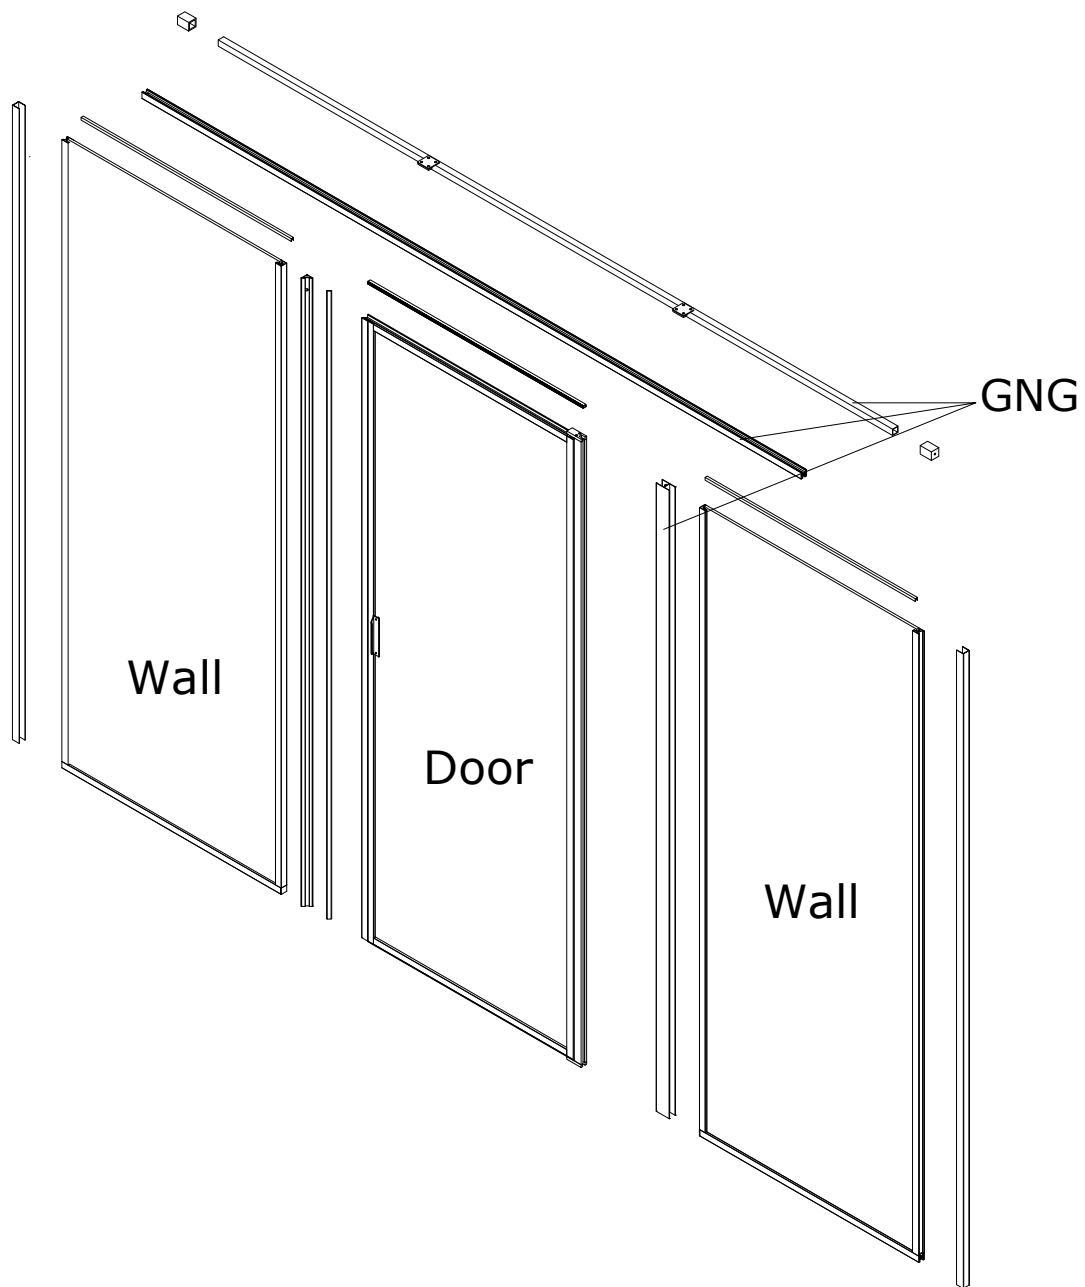

Wall

Door

Wall

GNG