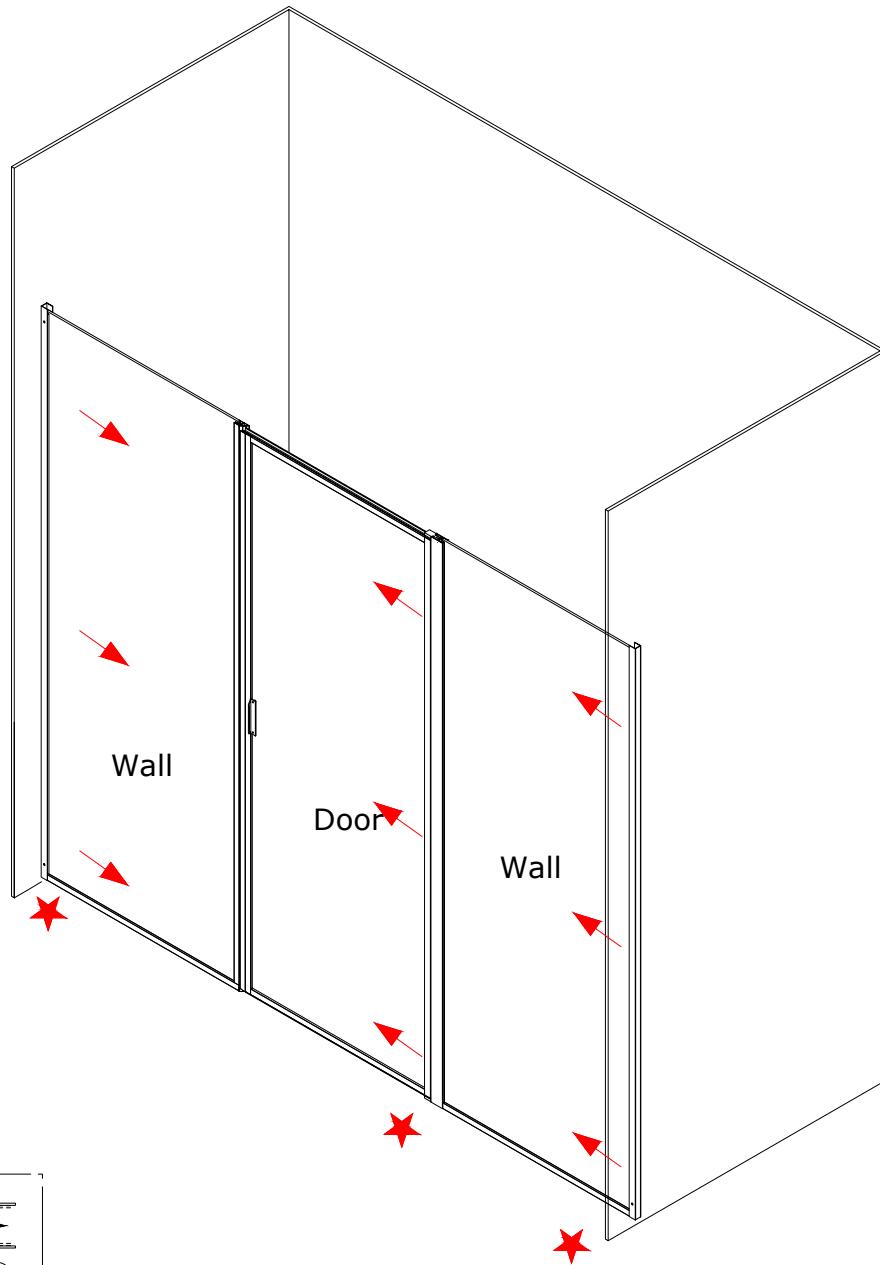

min Size A= Door A+ Door B+Wall

max Size A= Door A+ Door B+Wall+30mm

INSTALLATION ACCESSORIES LIST

2000mm

Wall

GNG

Wall

Please pay attention to the direction of H-type FRAME.

wall
07

wall
11

wall
12

$$C = A - 4 \text{ mm}$$

NOOLI

LIVING WITH GRACE

Copyright ©2020 Borett Webbutik AB. Original content rights reserved. All product names, logos, and brands are property of their respective owners.