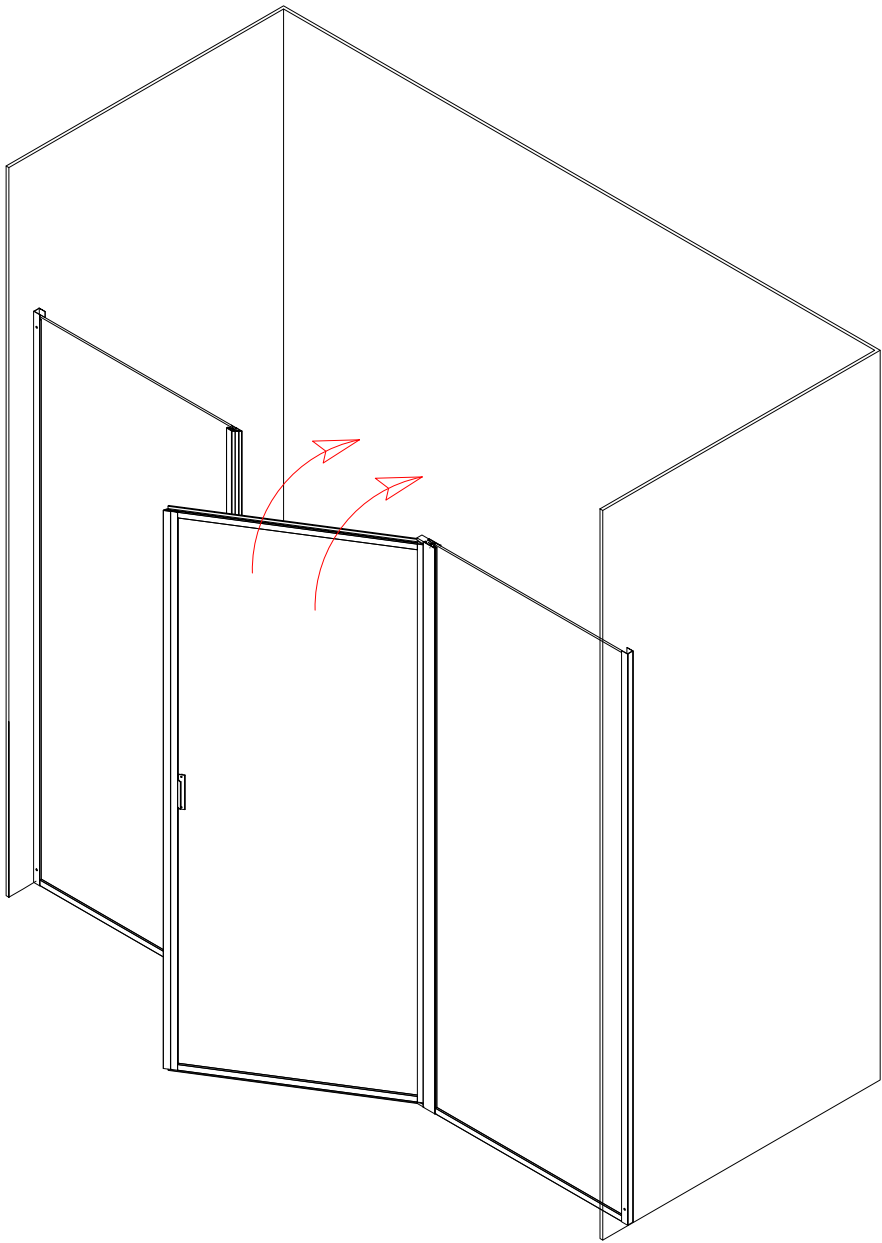

min Size A= Door A+ Door B+Wall

max Size A= Door A+ Door B+Wall+30mm

INSTALLATION ACCESSORIES LIST

2000mm

Wall

GNG

Wall

Please pay attention to the direction of H-type FRAME.

wall
07

wall
11

wall
12

$$C = A - 4 \text{ mm}$$

NOOLI

LIVING WITH GRACE

Copyright ©2020 Borett Webbutik AB. Original content rights reserved. All product names, logos, and brands are property of their respective owners.