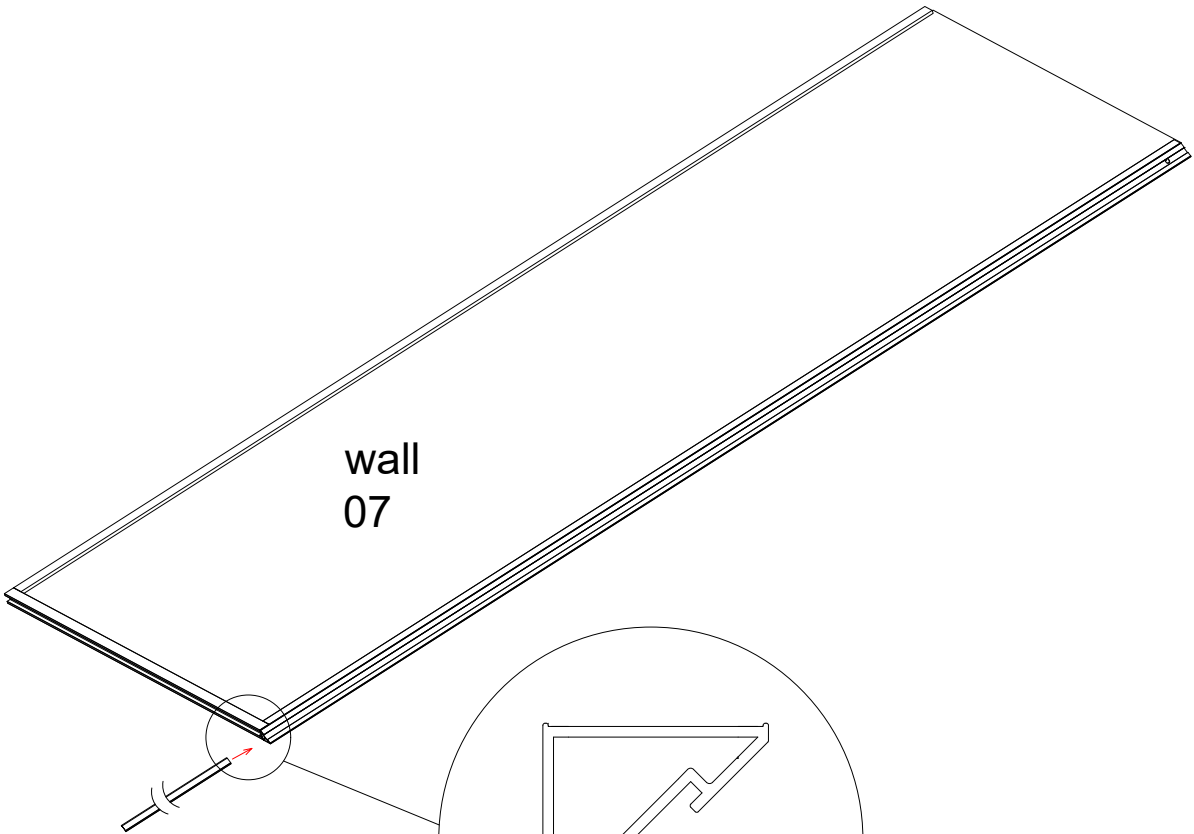

min Size A= Door A+ Door B+Wall

max Size A= Door A+ Door B+Wall+30mm

INSTALLATION ACCESSORIES LIST

2000mm

Wall

GNG

Wall

Please pay attention to the direction of H-type FRAME.