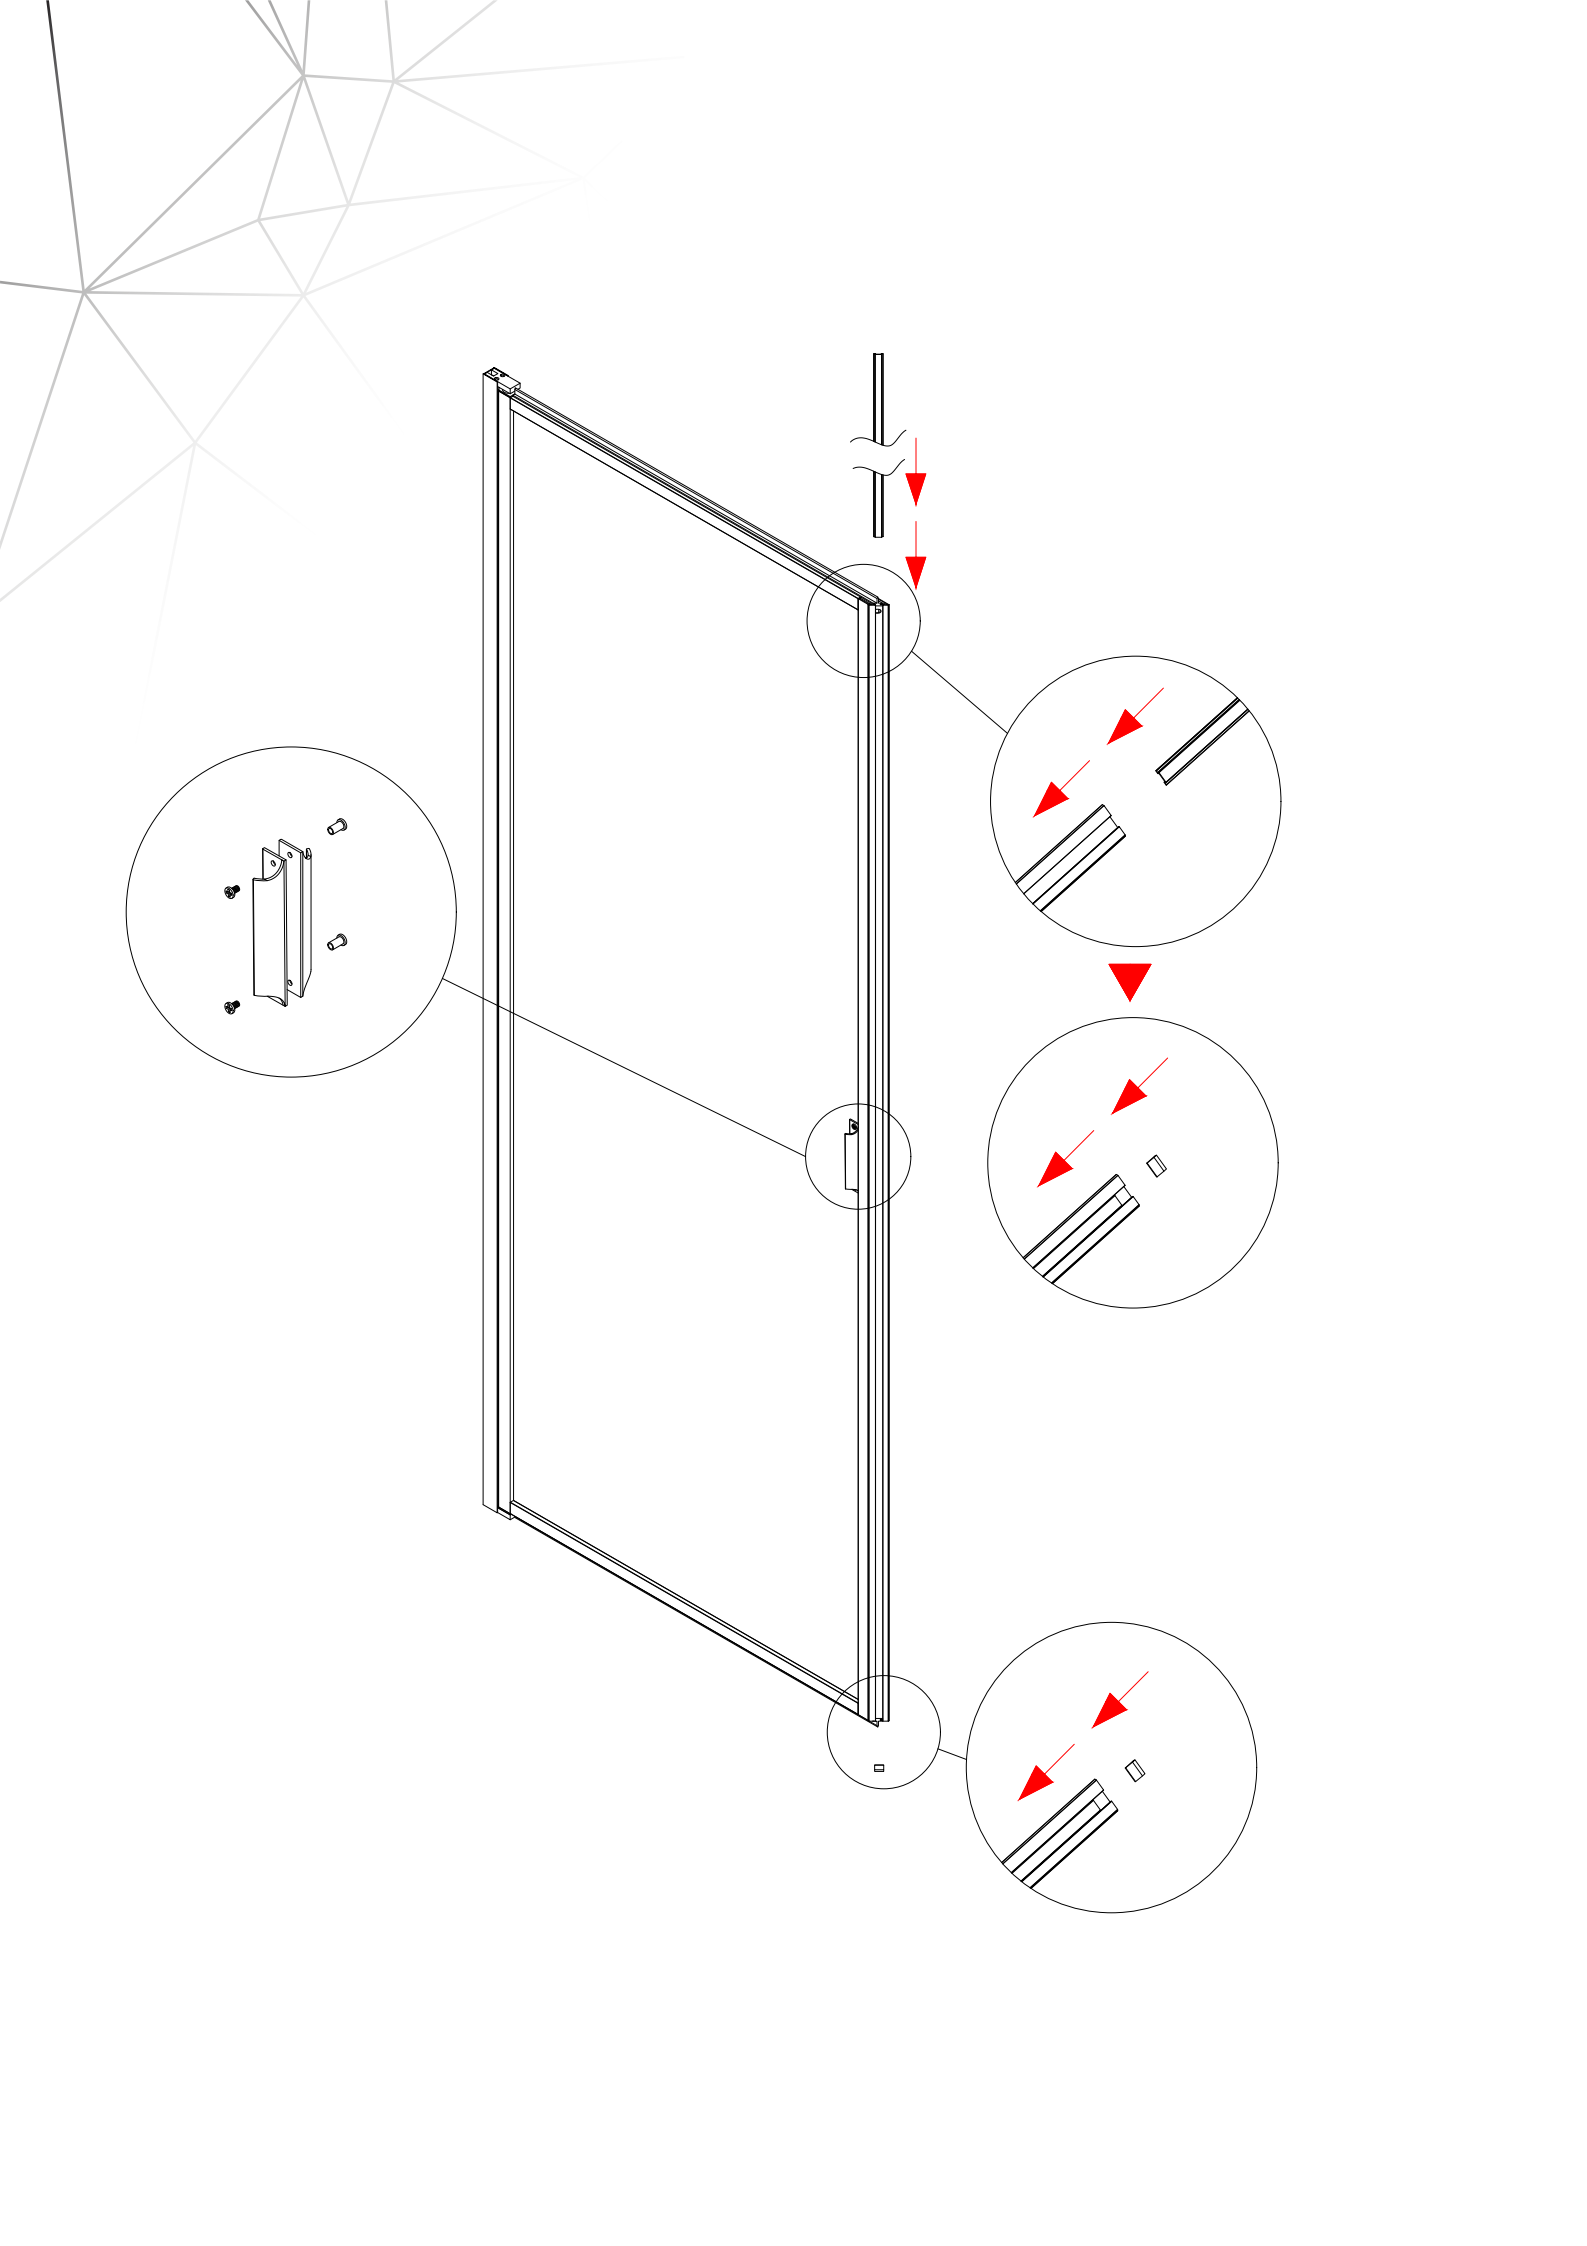

min Size A= Door A+ Door B+Wall

max Size A= Door A+ Door B+Wall+30mm

INSTALLATION ACCESSORIES LIST

2000mm

Wall

GNG

Wall

Please pay attention to the direction of H-type FRAME.

wall
07

wall
11

wall
12

$$C = A - 4 \text{ mm}$$

NOOLI

LIVING WITH GRACE

Copyright ©2020 Borett Webbutik AB. Original content rights reserved. All product names, logos, and brands are property of their respective owners.