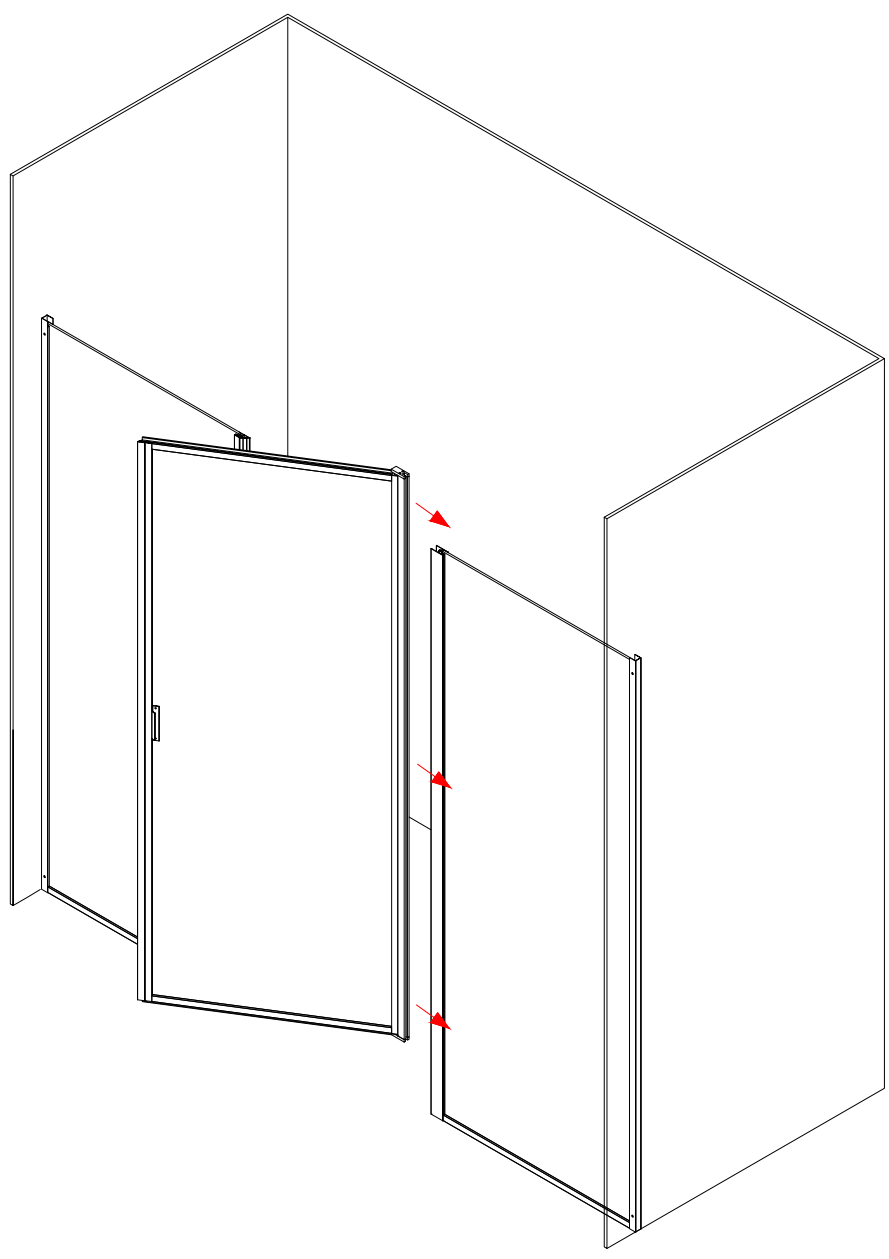

min Size A= Door A+ Door B+Wall

max Size A= Door A+ Door B+Wall+30mm

INSTALLATION ACCESSORIES LIST

2000mm

Wall

GNG

Wall

Please pay attention to the direction of H-type FRAME.

wall
07

wall
11

wall
12

$$C = A - 4 \text{ mm}$$

NOOLI

LIVING WITH GRACE

Copyright ©2020 Borett Webbutik AB. Original content rights reserved. All product names, logos, and brands are property of their respective owners.