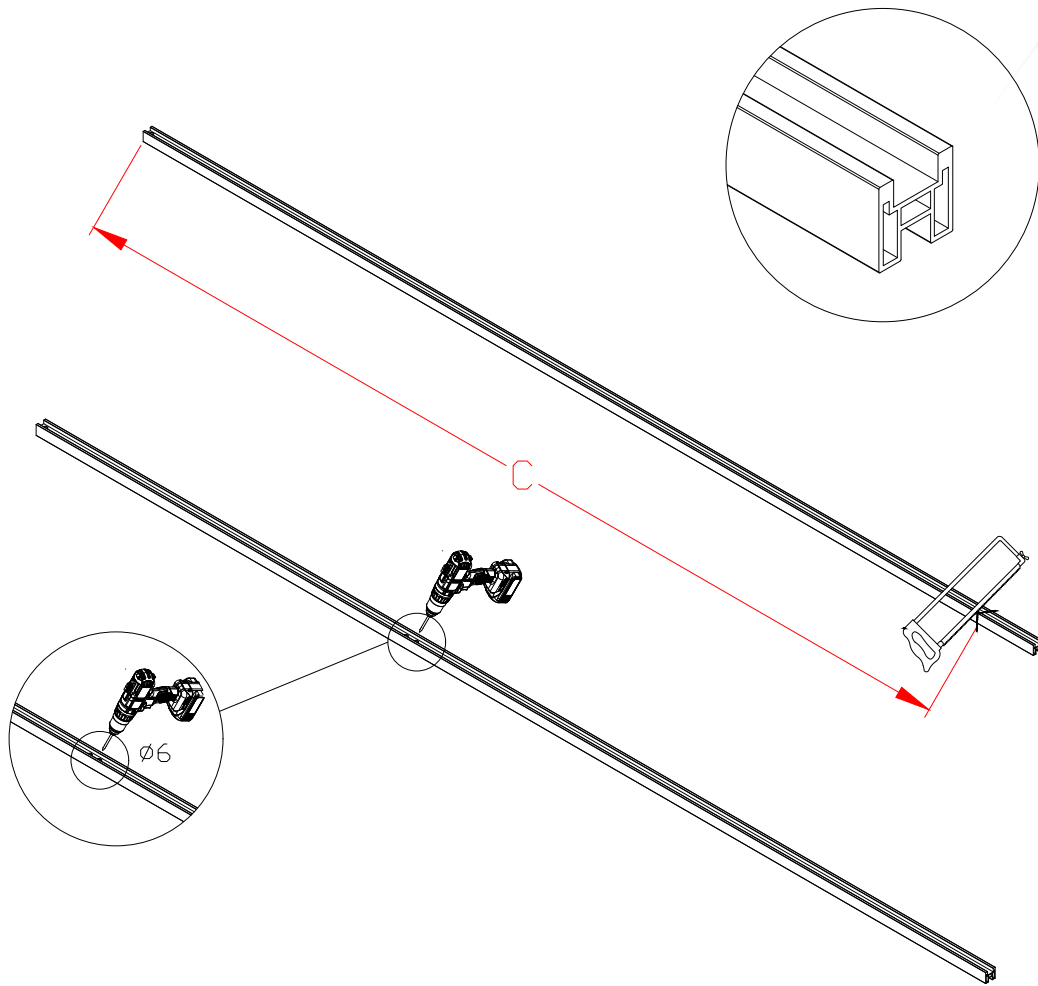

$$C = A - 4 \text{ mm}$$