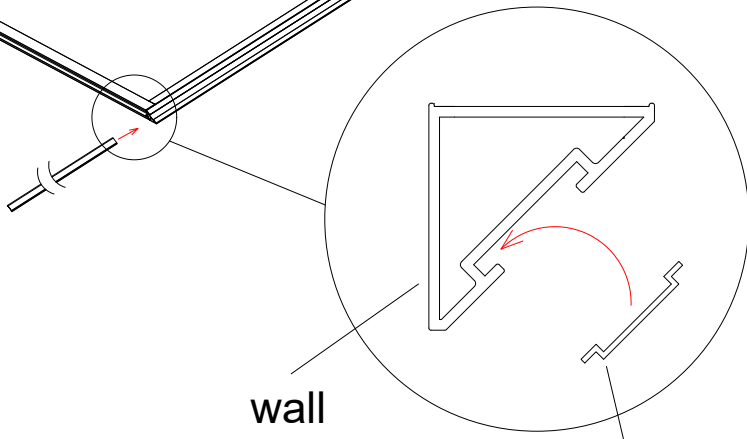

wall
11

wall
12