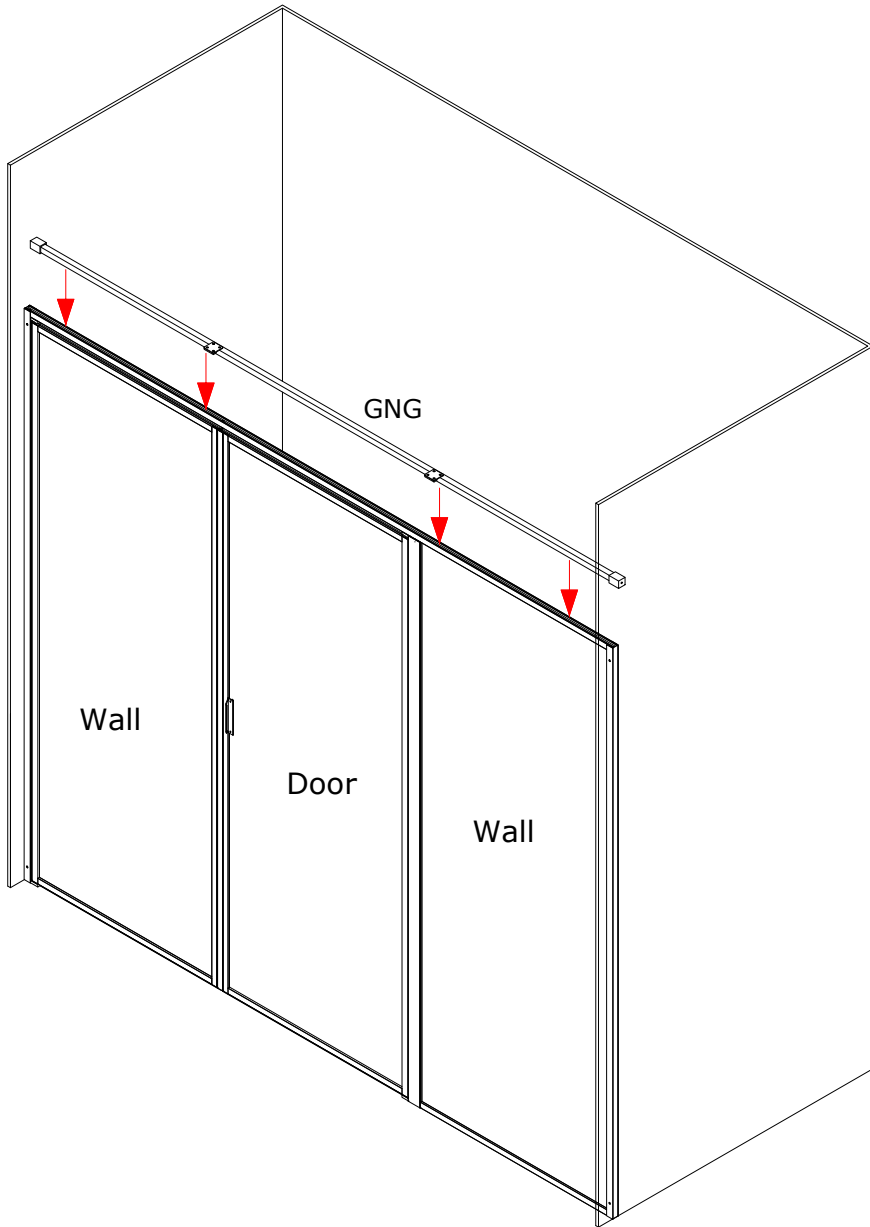

min Size A= Door A+ Door B+Wall

max Size A= Door A+ Door B+Wall+30mm

INSTALLATION ACCESSORIES LIST

2000mm

Wall

GNG

Wall

Please pay attention to the direction of H-type FRAME.

wall
07

wall
11

wall
12

$$C = A - 4 \text{ mm}$$

NOOLI

LIVING WITH GRACE

Copyright ©2020 Borett Webbutik AB. Original content rights reserved. All product names, logos, and brands are property of their respective owners.