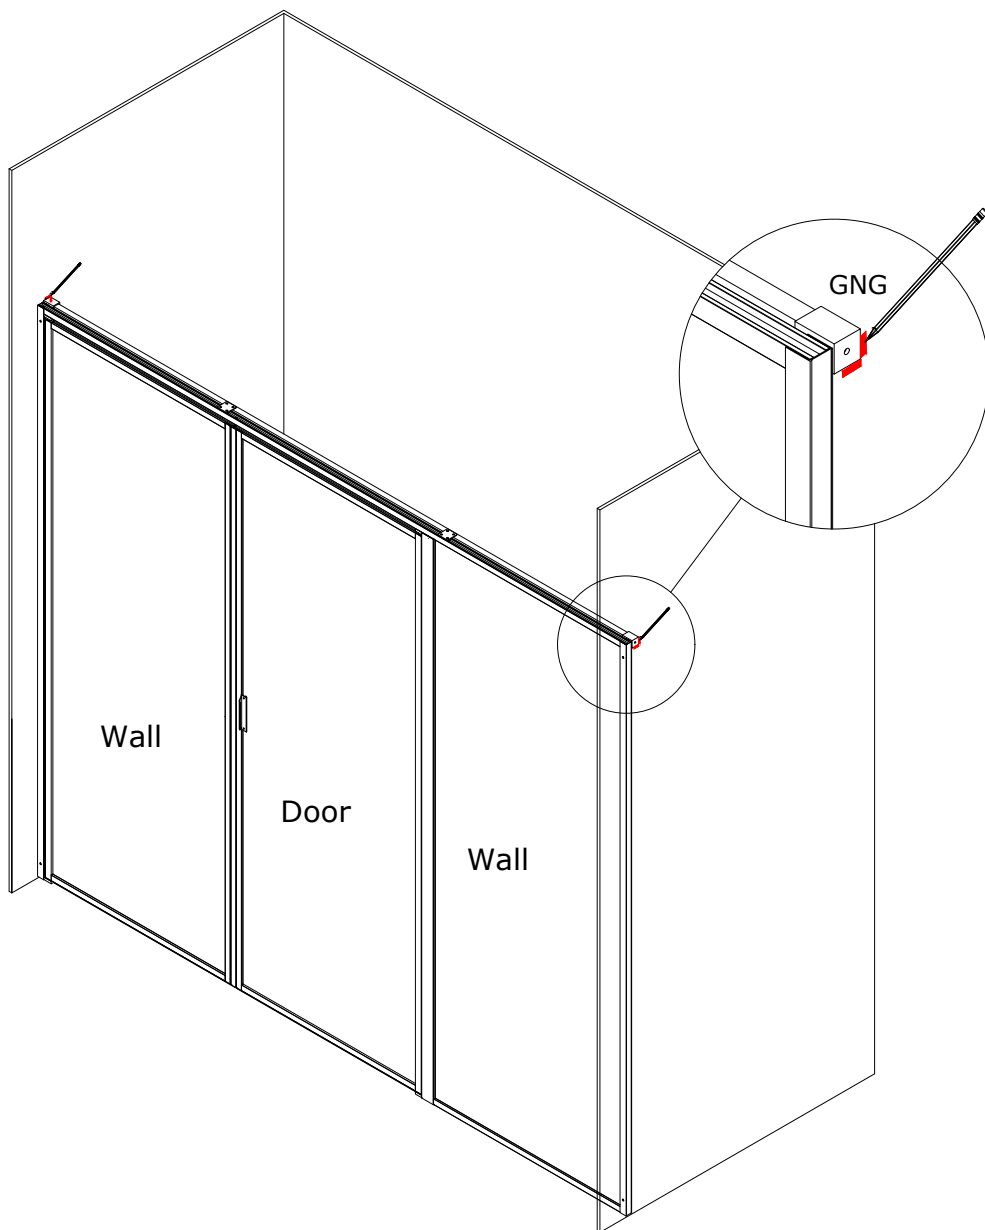

min Size A= Door A+ Door B+Wall

max Size A= Door A+ Door B+Wall+30mm

INSTALLATION ACCESSORIES LIST

2000mm

Wall

GNG

Wall

Please pay attention to the direction of H-type FRAME.

wall
07

wall
11

wall
12

$$C = A - 4 \text{ mm}$$

NOOLI

LIVING WITH GRACE

Copyright ©2020 Borett Webbutik AB. Original content rights reserved. All product names, logos, and brands are property of their respective owners.