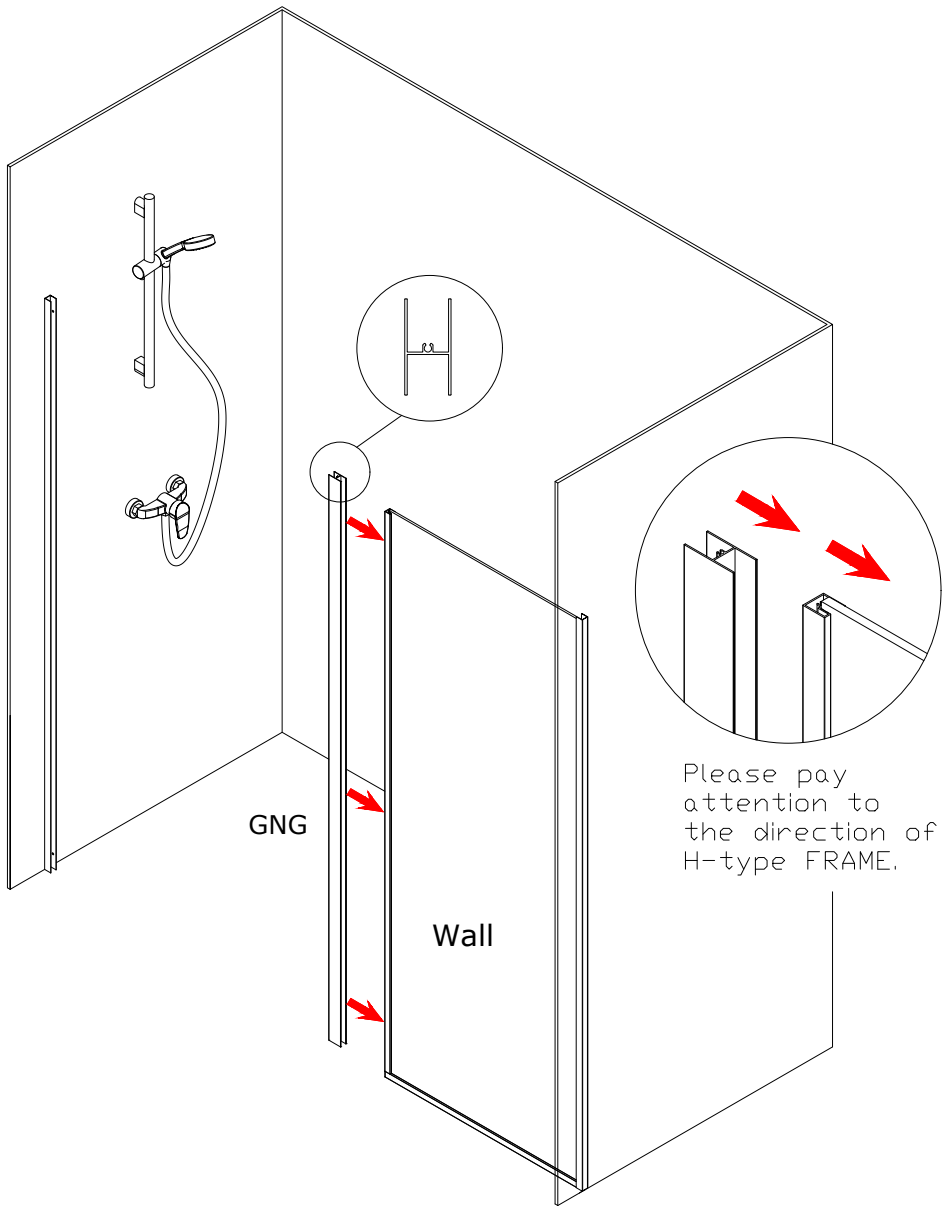

min Size A= Door A+ Door B+Wall

max Size A= Door A+ Door B+Wall+30mm

INSTALLATION ACCESSORIES LIST

2000mm

Wall

GNG

Wall

Please pay attention to the direction of H-type FRAME.