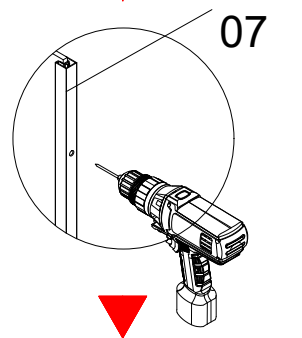

min Size A= Door A+ Door B+Wall

max Size A= Door A+ Door B+Wall+30mm

INSTALLATION ACCESSORIES LIST

2000mm

Wall

GNG

Wall

Please pay attention to the direction of H-type FRAME.