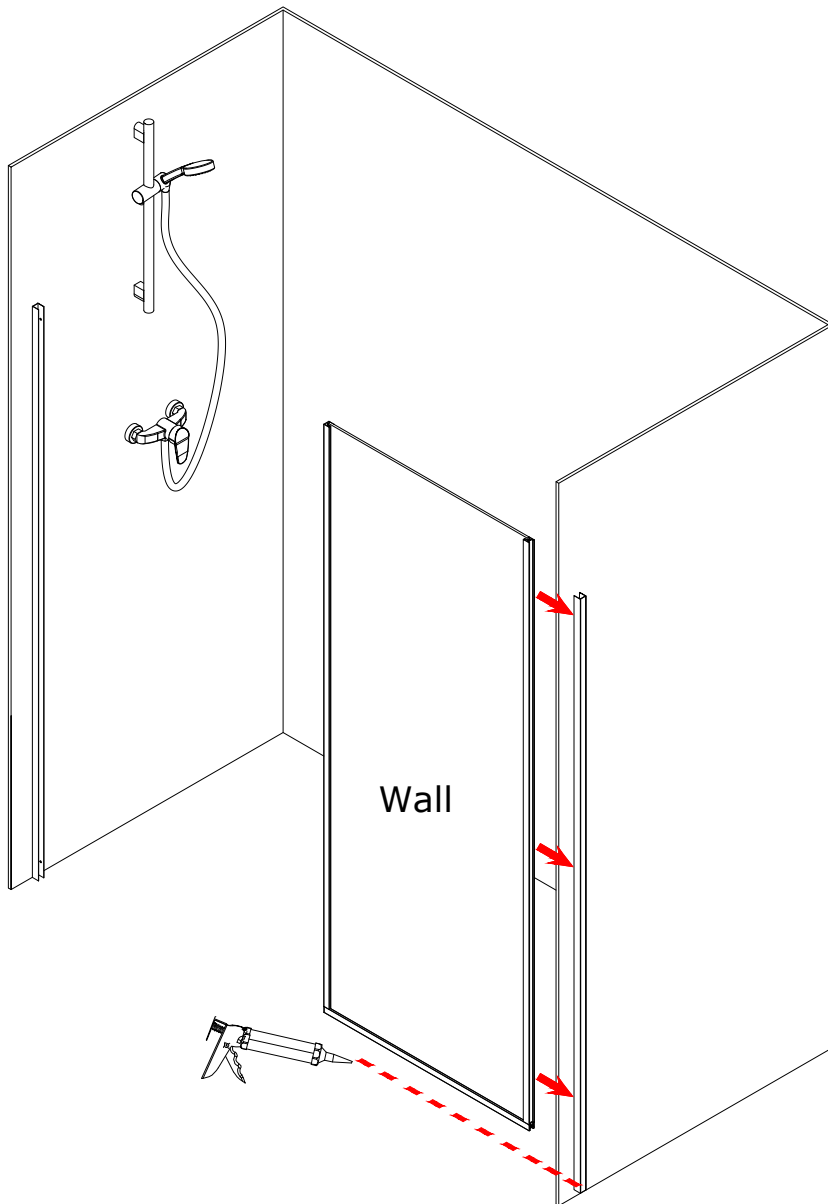

min Size A= Door A+ Door B+Wall

max Size A= Door A+ Door B+Wall+30mm

INSTALLATION ACCESSORIES LIST

2000mm

Wall

GNG

Wall

Please pay attention to the direction of H-type FRAME.