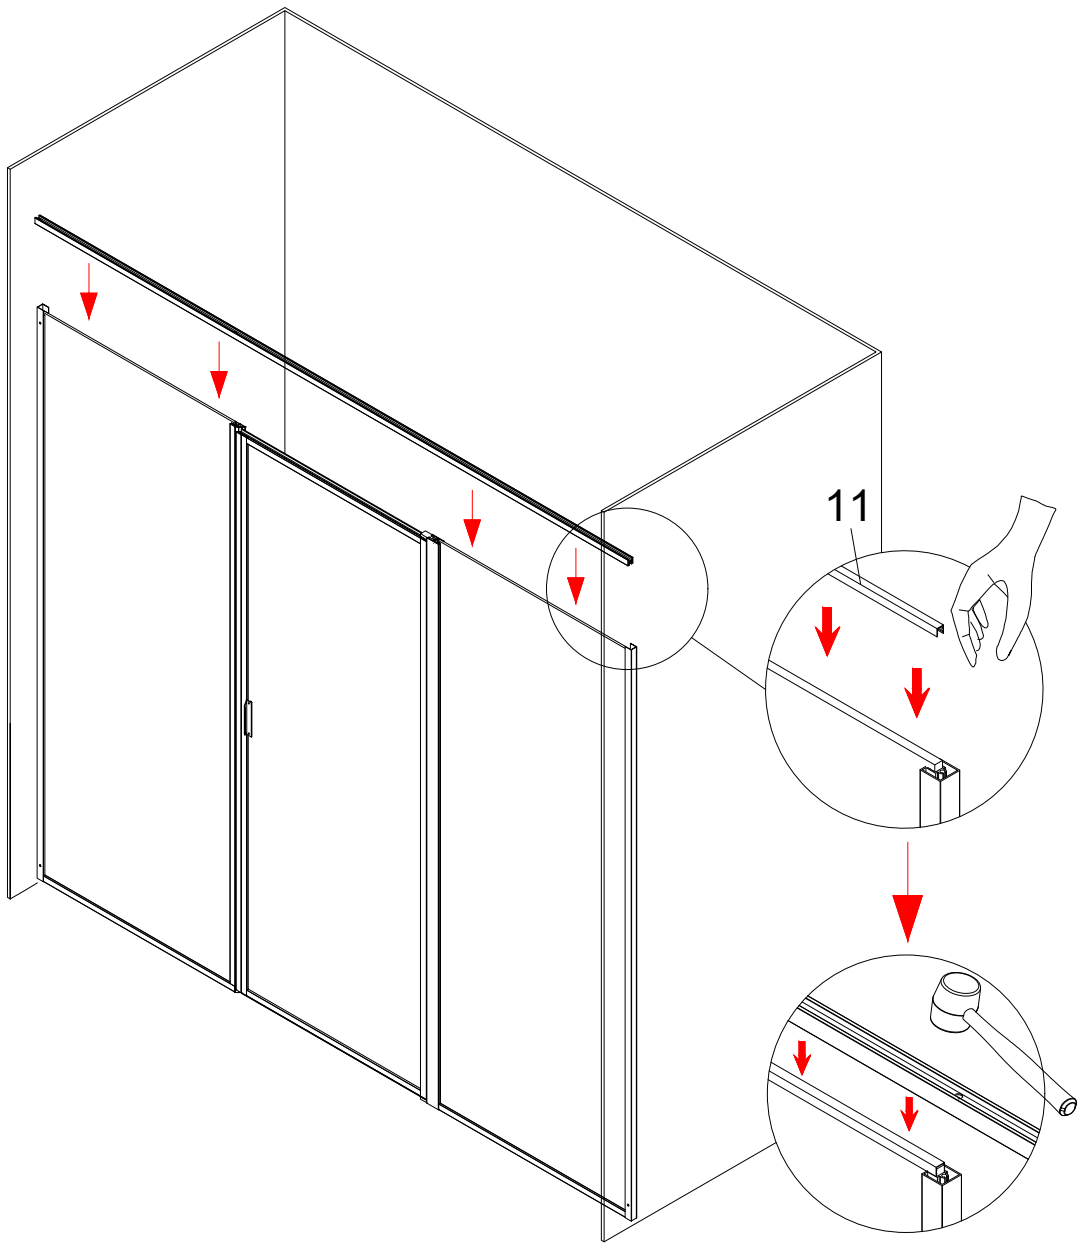

min Size A= Door A+ Door B+Wall

max Size A= Door A+ Door B+Wall+30mm

INSTALLATION ACCESSORIES LIST

2000mm

Wall

GNG

Wall

Please pay attention to the direction of H-type FRAME.

wall
07

wall
11

wall
12

$$C = A - 4 \text{ mm}$$

NOOLI

LIVING WITH GRACE

Copyright ©2020 Borett Webbutik AB. Original content rights reserved. All product names, logos, and brands are property of their respective owners.