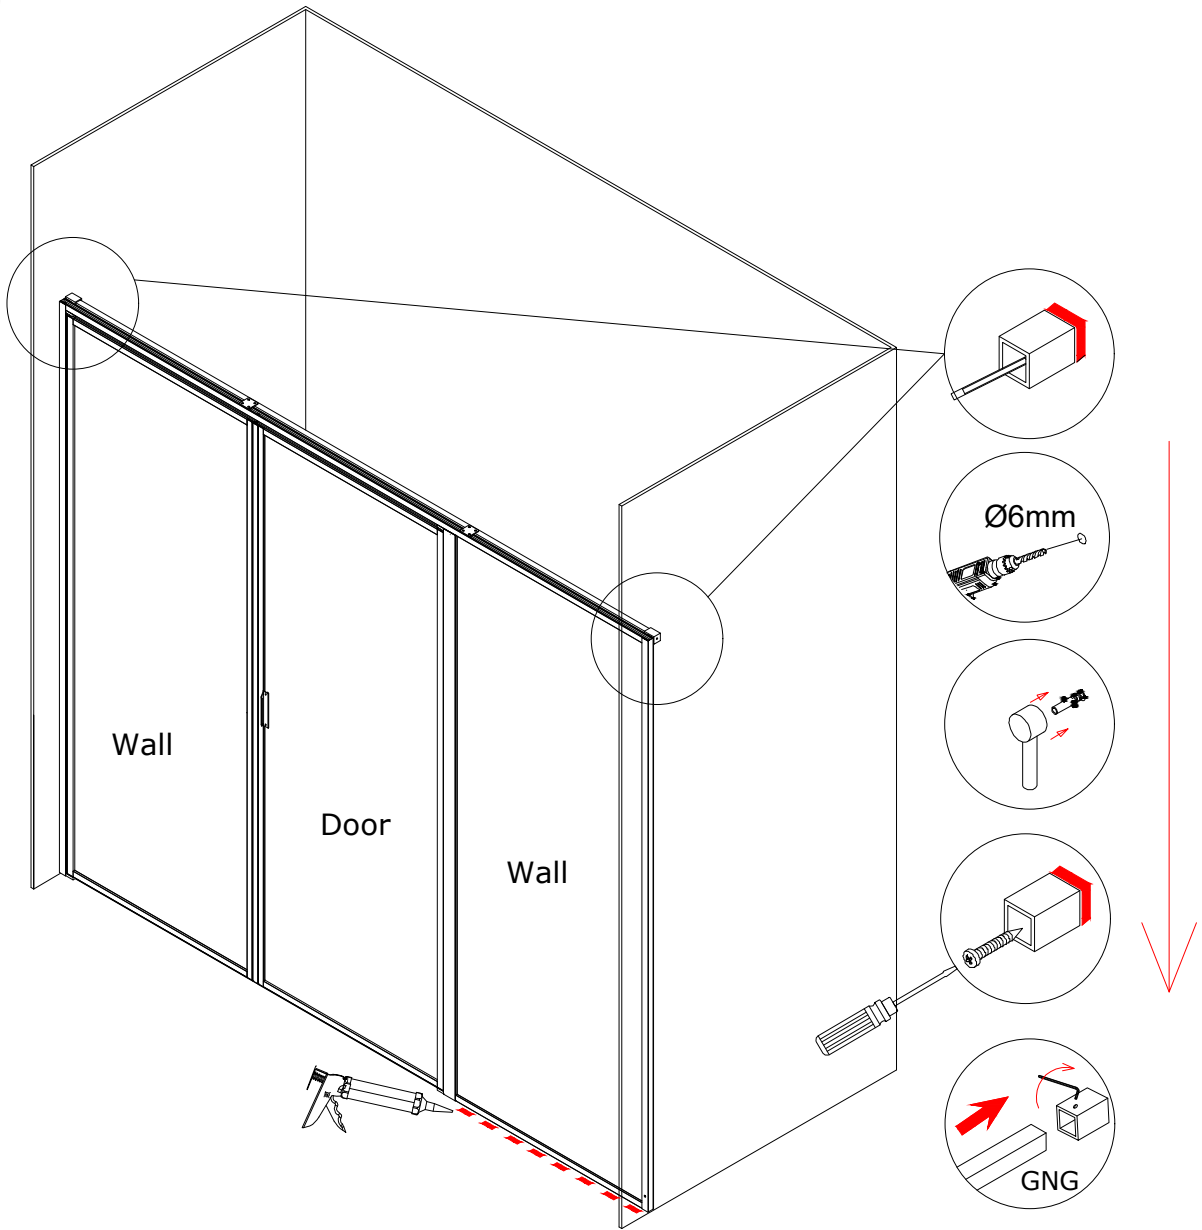

min Size A= Door A+ Door B+Wall

max Size A= Door A+ Door B+Wall+30mm

INSTALLATION ACCESSORIES LIST

2000mm

Wall

GNG

Wall

Please pay attention to the direction of H-type FRAME.

wall
07

wall
11

wall
12

$$C = A - 4 \text{ mm}$$

NOOLI

LIVING WITH GRACE

Copyright ©2020 Borett Webbutik AB. Original content rights reserved. All product names, logos, and brands are property of their respective owners.