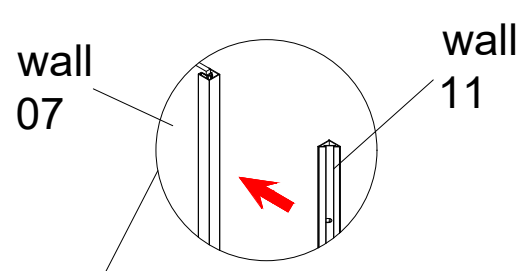

min Size A= Door A+ Door B+Wall

max Size A= Door A+ Door B+Wall+30mm

INSTALLATION ACCESSORIES LIST

2000mm

Wall

GNG

Wall

Please pay attention to the direction of H-type FRAME.