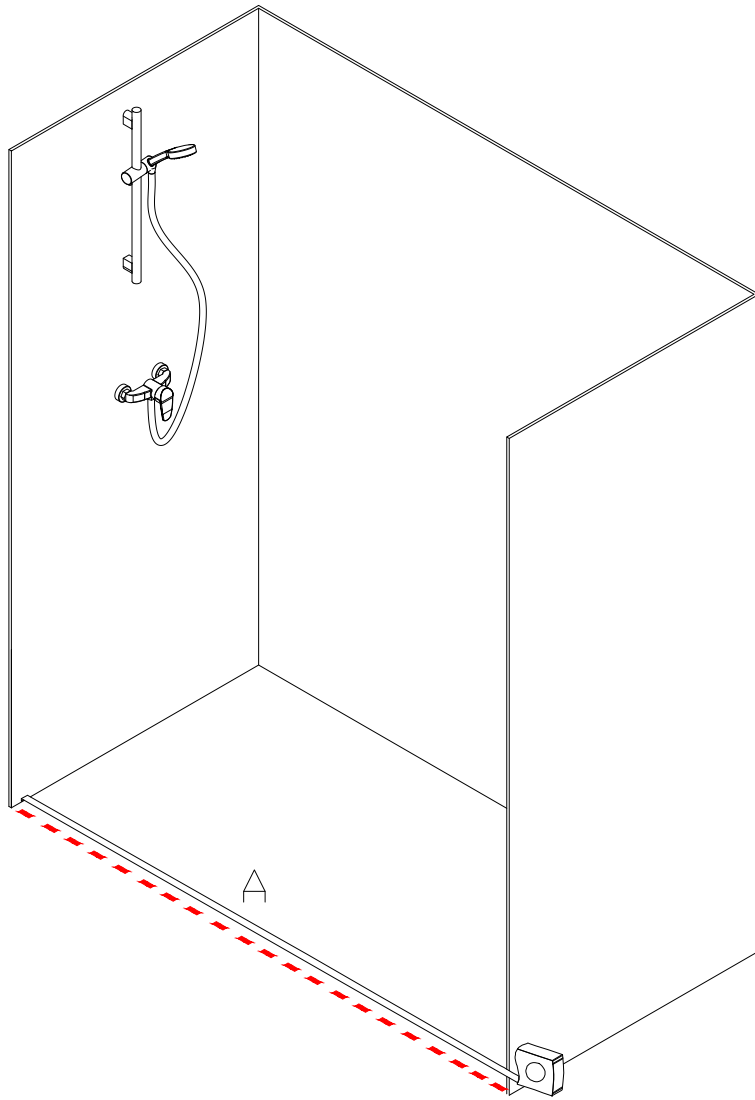

min Size A= Door A+ Door B+Wall

max Size A= Door A+ Door B+Wall+30mm

INSTALLATION ACCESSORIES LIST

2000mm

Wall

GNG

Wall

Please pay attention to the direction of H-type FRAME.