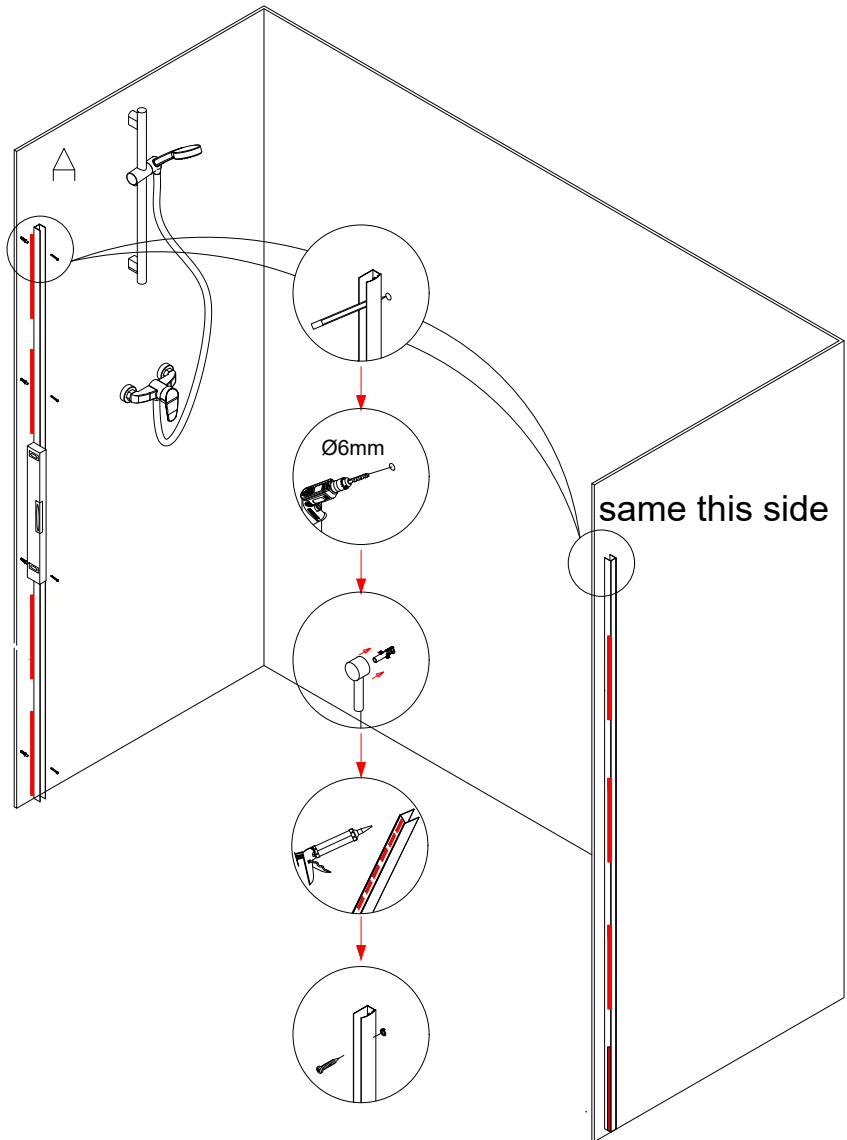

Pen/penn/penna/
kynä

EN Silicone gun
SV Silikonspruta
NO Silikonsprøyte
DK Silikone Sprøjte
FI Silikoniruisku

EN Saw
SV Såg
NO Sag
DK Sav
FI Saha

Wall

Door

Wall

GNG

$$\text{Wall } 800 + \text{Door } 800 + \text{Wall } 800 = 2400-2430\text{mm}$$

min Size A= Door A+ Door B+Wall

max Size A= Door A+ Door B+Wall+30mm

INSTALLATION ACCESSORIES LIST

2000mm

Wall

GNG

Wall

Please pay attention to the direction of H-type FRAME.

wall
07

wall
11

wall
12

$$C = A - 4 \text{ mm}$$

NOOLI

LIVING WITH GRACE

Copyright ©2020 Borett Webbutik AB. Original content rights reserved. All product names, logos, and brands are property of their respective owners.