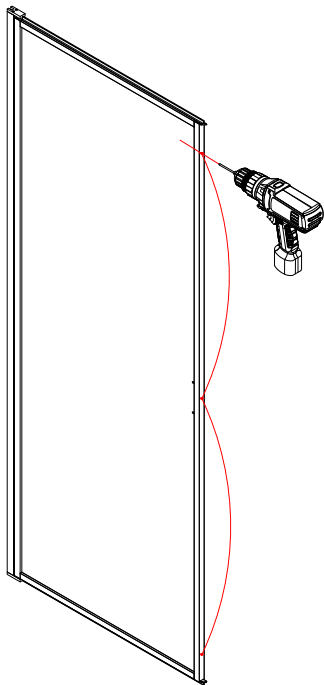

min Size A= Door A+ Door B+Wall

max Size A= Door A+ Door B+Wall+30mm

INSTALLATION ACCESSORIES LIST

2000mm

Wall

GNG

Wall

Please pay attention to the direction of H-type FRAME.

wall
07

wall
11

wall
12

$$C = A - 4 \text{ mm}$$

NOOLI

LIVING WITH GRACE

Copyright ©2020 Borett Webbutik AB. Original content rights reserved. All product names, logos, and brands are property of their respective owners.