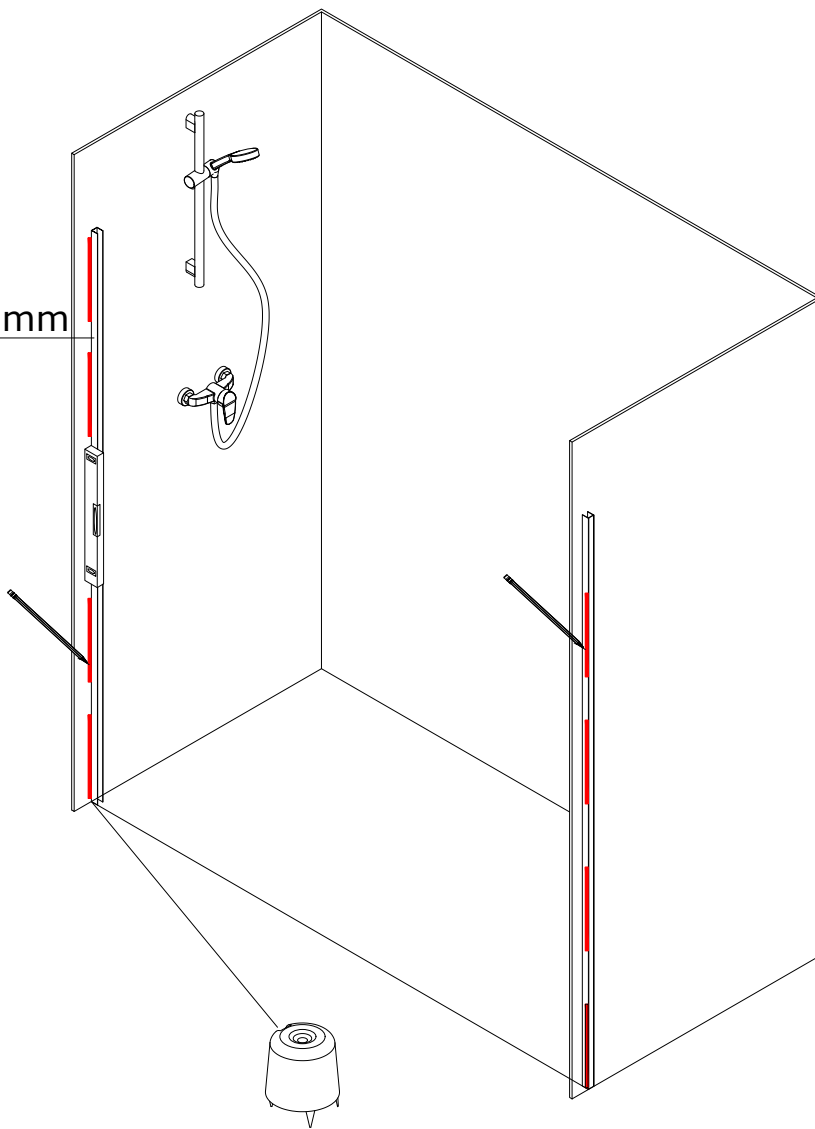

min Size A= Door A+ Door B+Wall

max Size A= Door A+ Door B+Wall+30mm

INSTALLATION ACCESSORIES LIST

2000mm

Wall

GNG

Wall

Please pay attention to the direction of H-type FRAME.

wall
07

wall
11

wall
12

$$C = A - 4 \text{ mm}$$

NOOLI

LIVING WITH GRACE

Copyright ©2020 Borett Webbutik AB. Original content rights reserved. All product names, logos, and brands are property of their respective owners.