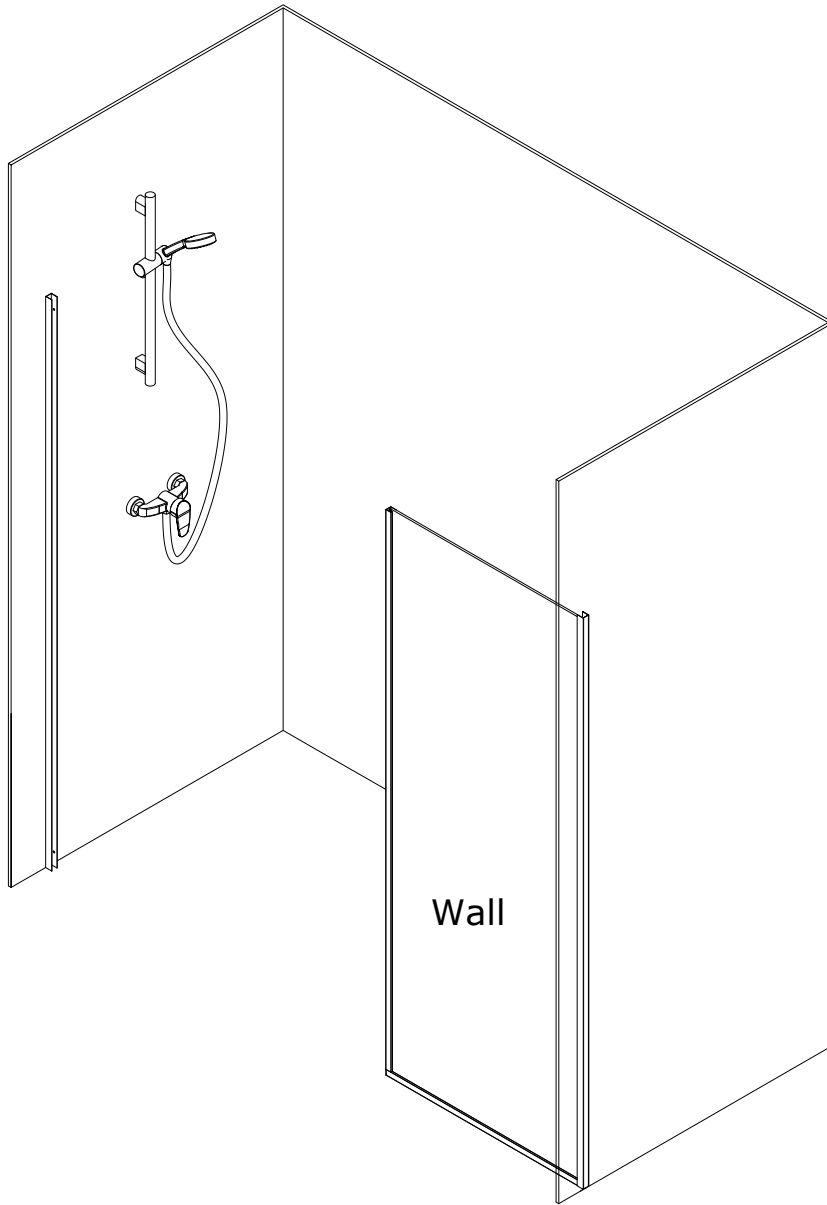

min Size A= Door A+ Door B+Wall

max Size A= Door A+ Door B+Wall+30mm

INSTALLATION ACCESSORIES LIST

2000mm

Wall

GNG

Wall

Please pay attention to the direction of H-type FRAME.