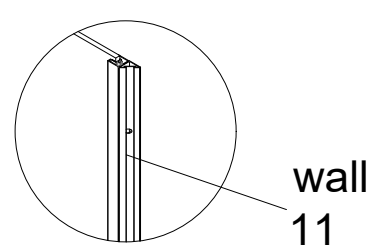

min Size A= Door A+ Door B+Wall

max Size A= Door A+ Door B+Wall+30mm

INSTALLATION ACCESSORIES LIST

2000mm

Wall

GNG

Wall

Please pay attention to the direction of H-type FRAME.