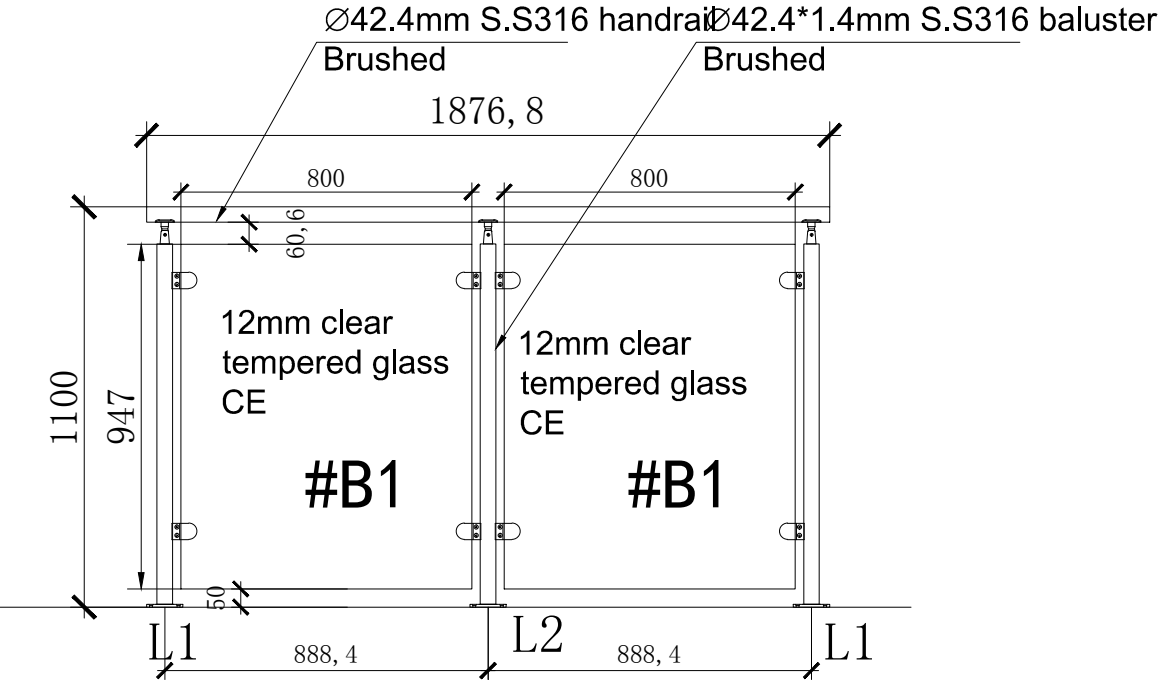

(P) PLAN 6
SCALE: 1:1

(EL) 6-ELEVATION
SCALE: 1:1

NOOLI

LIVING WITH GRACE

Copyright ©2021 Borett Webbutik AB. Original content rights reserved. All product names, logos, and brands are property of their respective owners.