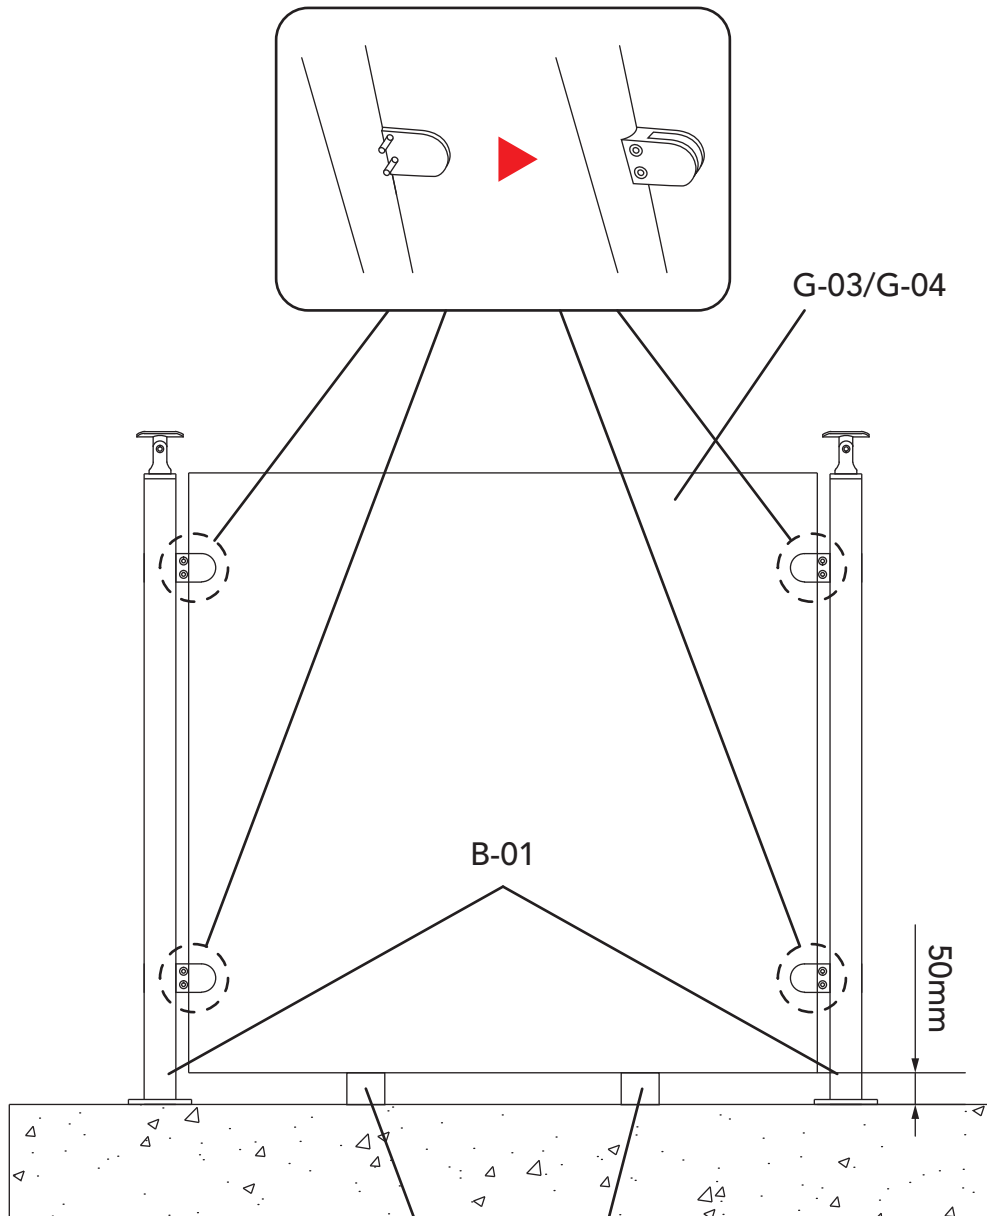

6

1. **EN** Put the block under the glass to secure it
   SV Sätt blocket under glaset för att säkra det
   NO Plasser blokken under glasset for å sikre den
   DK Placer blokken under glasset for at sikre den
   FI Aseta lohko lasin alle sen kiinnittämiseksi

Copyright ©2022 Borett Webbutik AB. Original content rights reserved. All product names, logos, and brands are property of their respective owners.

Information contained within this document was considered accurate at the time of publication, but may be subject to revision.