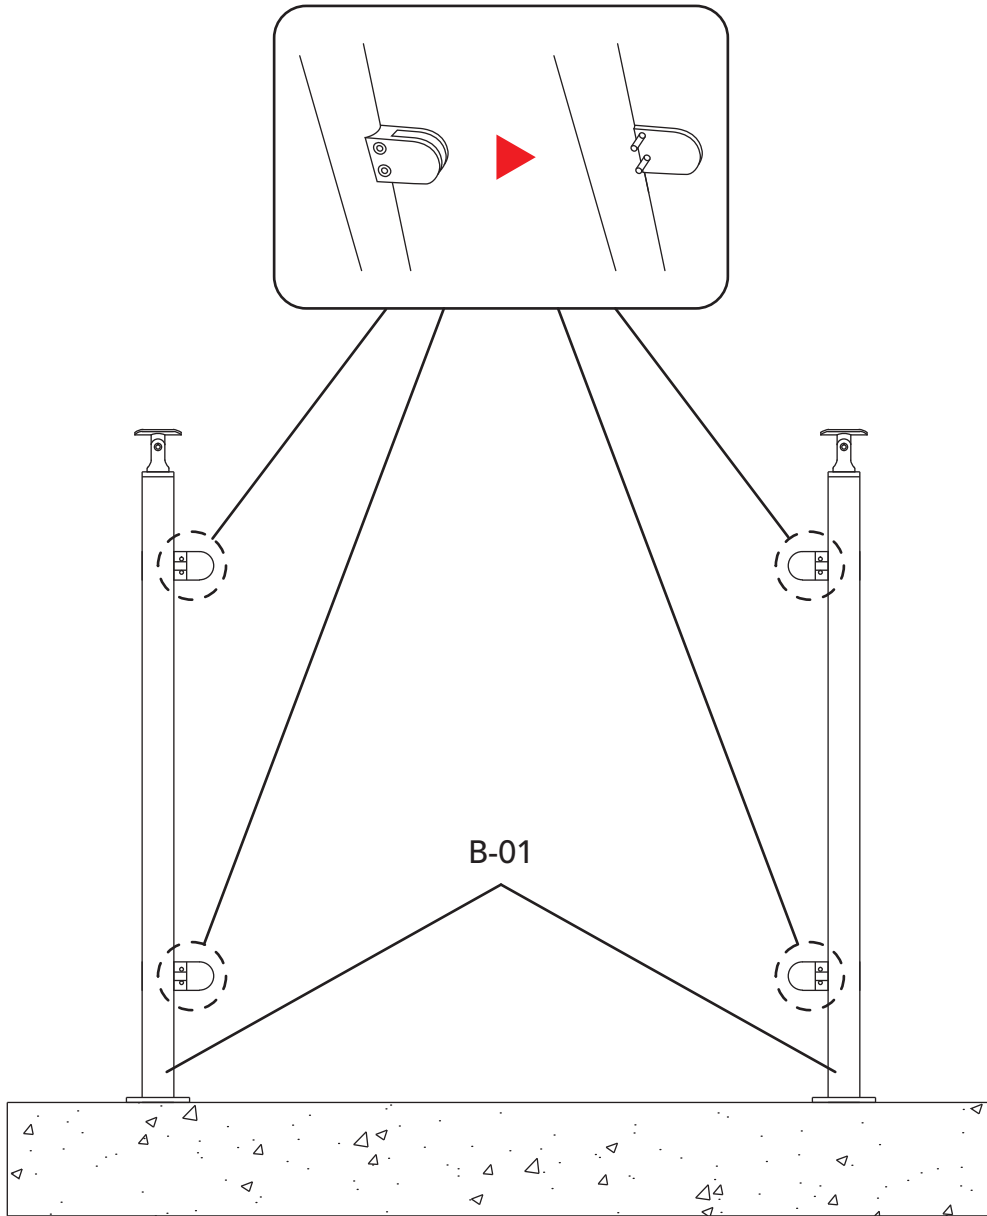

5

Copyright ©2022 Borett Webbutik AB. Original content rights reserved. All product names, logos, and brands are property of their respective owners.

Information contained within this document was considered accurate at the time of publication, but may be subject to revision.