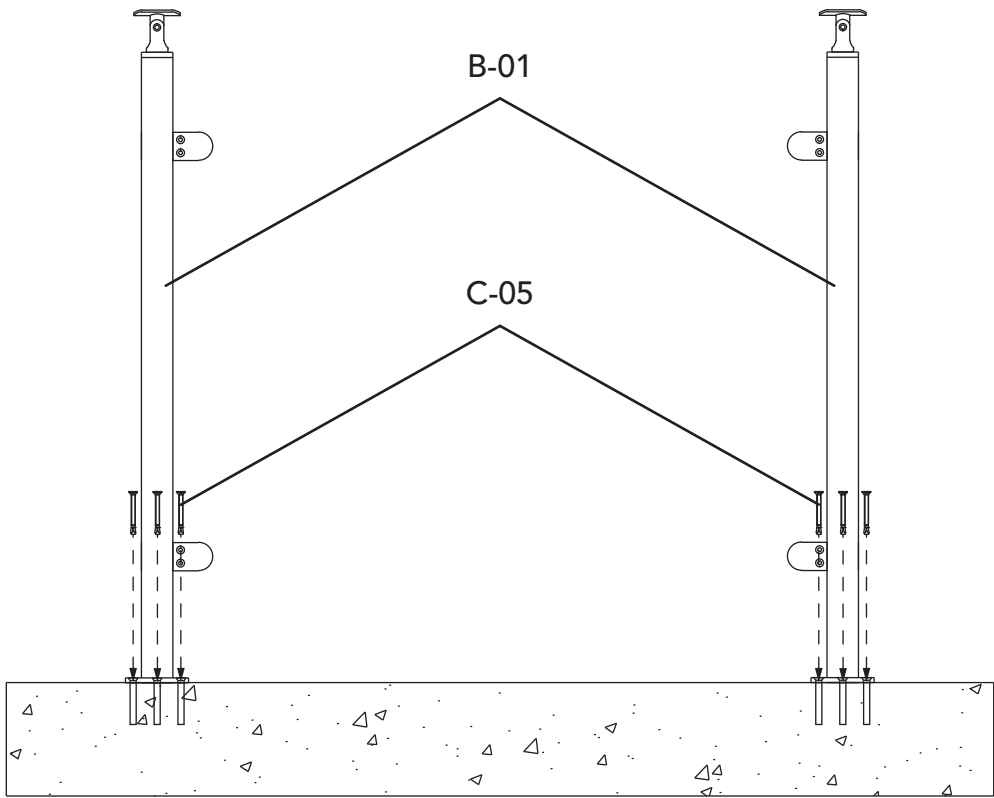

3

4

Copyright ©2022 Borett Webbutik AB. Original content rights reserved. All product names, logos, and brands are property of their respective owners.

Information contained within this document was considered accurate at the time of publication, but may be subject to revision.