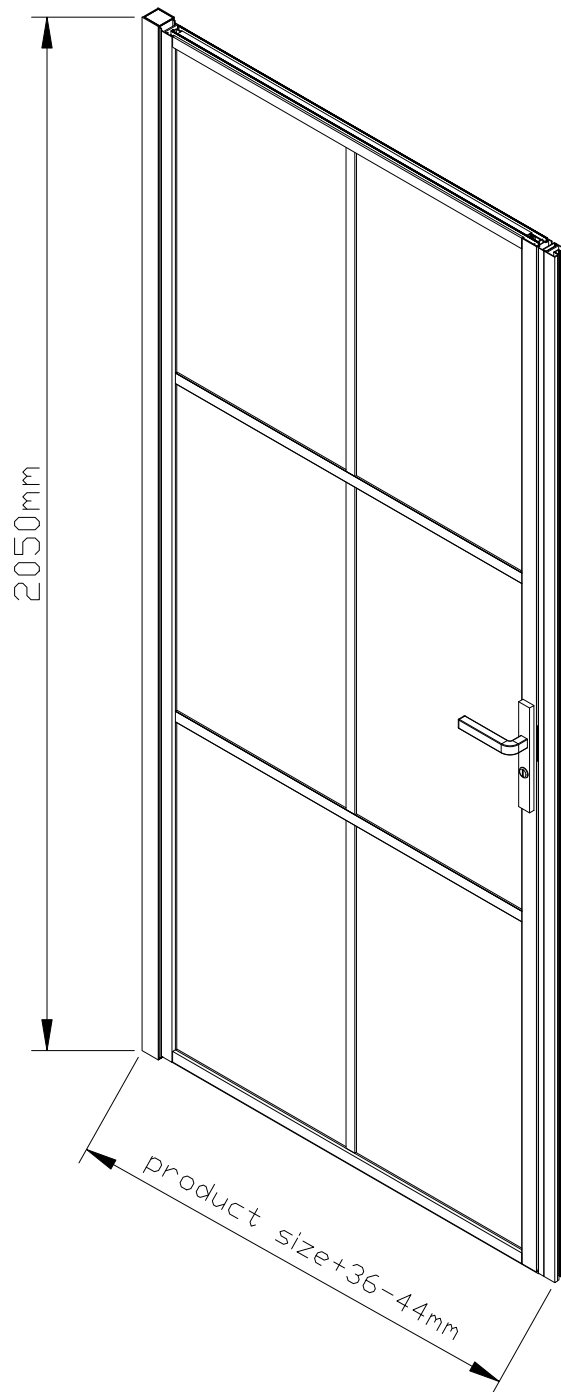

**If your installation size is not suitable, please try to buy
GSV 024 ENG CBCB AL**

LUCK
DOOR

SIGNE
DOOR
EXTRA
PROFILE

M-01

M-02

M-01

M-02

M-01