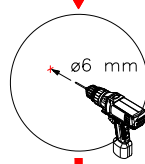

**If your installation size is not suitable, please try to buy
GSV 024 ENG CBCB AL**

LUCK
DOOR

SIGNE
DOOR
EXTRA
PROFILE

M-01

M-02

M-01

M-02

M-01