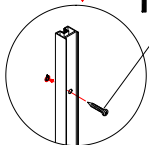

**If your installation size is not suitable, please try to buy
GSV 024 ENG CBCB AL**

LUCK
DOOR

SIGNE
DOOR
EXTRA
PROFILE

M-01

M-02

M-01

M-02

M-01