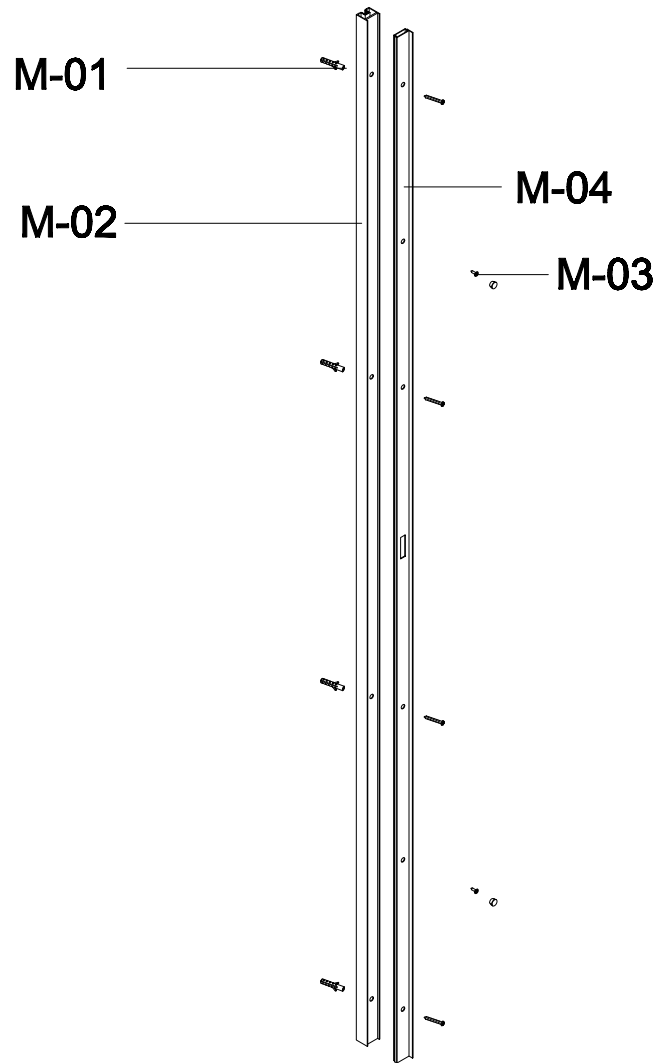

**If your installation size is not suitable, please try to buy
GSV 024 ENG CBCB AL**

LUCK
DOOR

SIGNE
DOOR
EXTRA
PROFILE

M-01

M-02

M-01

M-02

M-01

S-01

M-02

M-04

M-02

M-04

Ø3.5mm

M-02

M-04