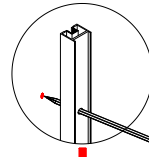

**If your installation size is not suitable, please try to buy
GSV 024 ENG CBCB AL**

LUCK
DOOR

SIGNE
DOOR
EXTRA
PROFILE

M-01

M-02

M-01

M-02

M-01

S-01

M-02

M-04

M-02

M-04

Ø3.5mm

M-02

M-04