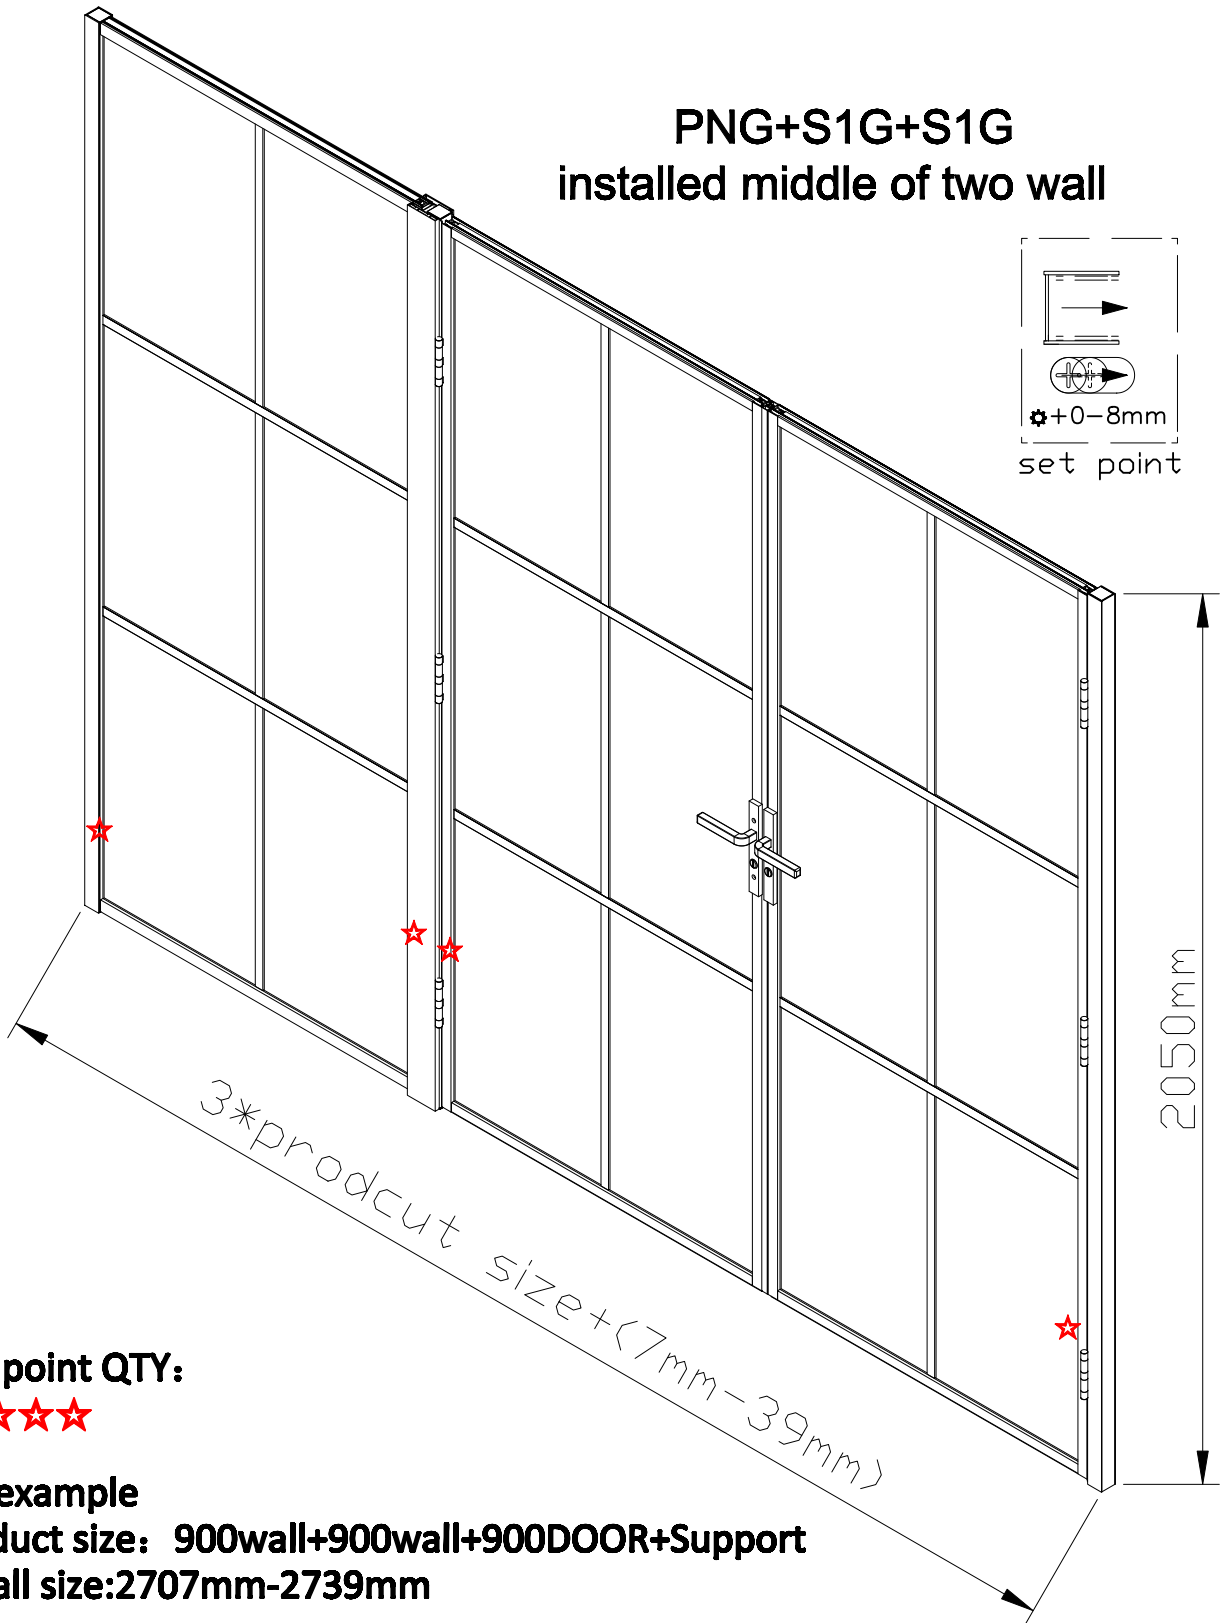

**PNG+S1G+S1G**  
installed middle of two wall

**set point QTY:**

**For example**

**product size: 900wall+900wall+900DOOR+Support**

**Install size:2707mm-2739mm**