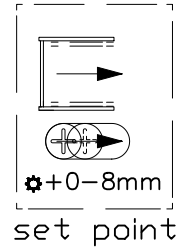

**PNG+S1G+S1G**  
installed middle of two wall

**set point QTY:**

**For example**

**product size: 900wall+900wall+900DOOR+Support**

**Install size:2707mm-2739mm**