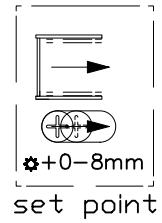

PNG+S1G+S1G+PNG
installed middle of two wall

set point QTY:

☆☆☆☆☆☆

For example

product size: 2*900wall+2*900DOOR+2 Support

Install size:3612mm-3660mm