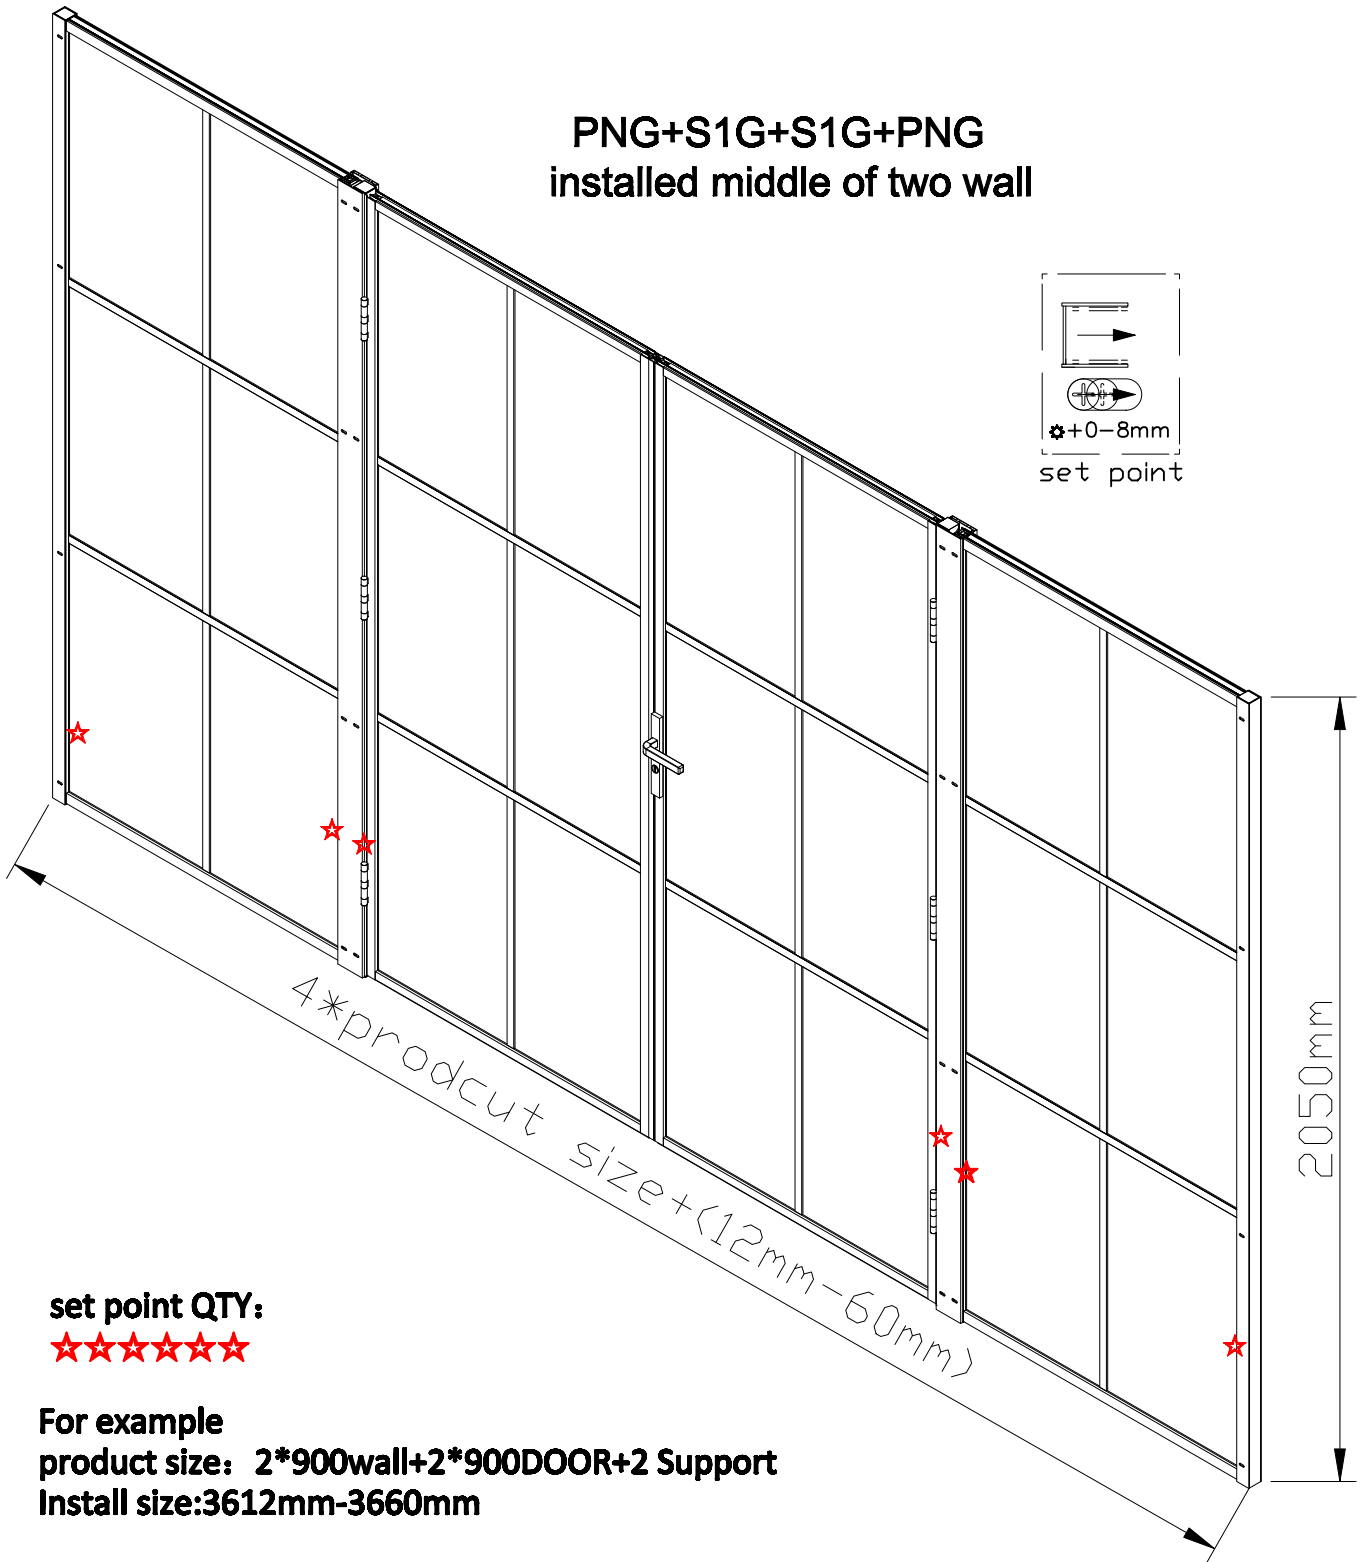

PNG+S1G+S1G+PNG
installed middle of two wall

set point QTY:

☆☆☆☆☆☆

For example

product size: 2*900wall+2*900DOOR+2 Support

Install size:3612mm-3660mm