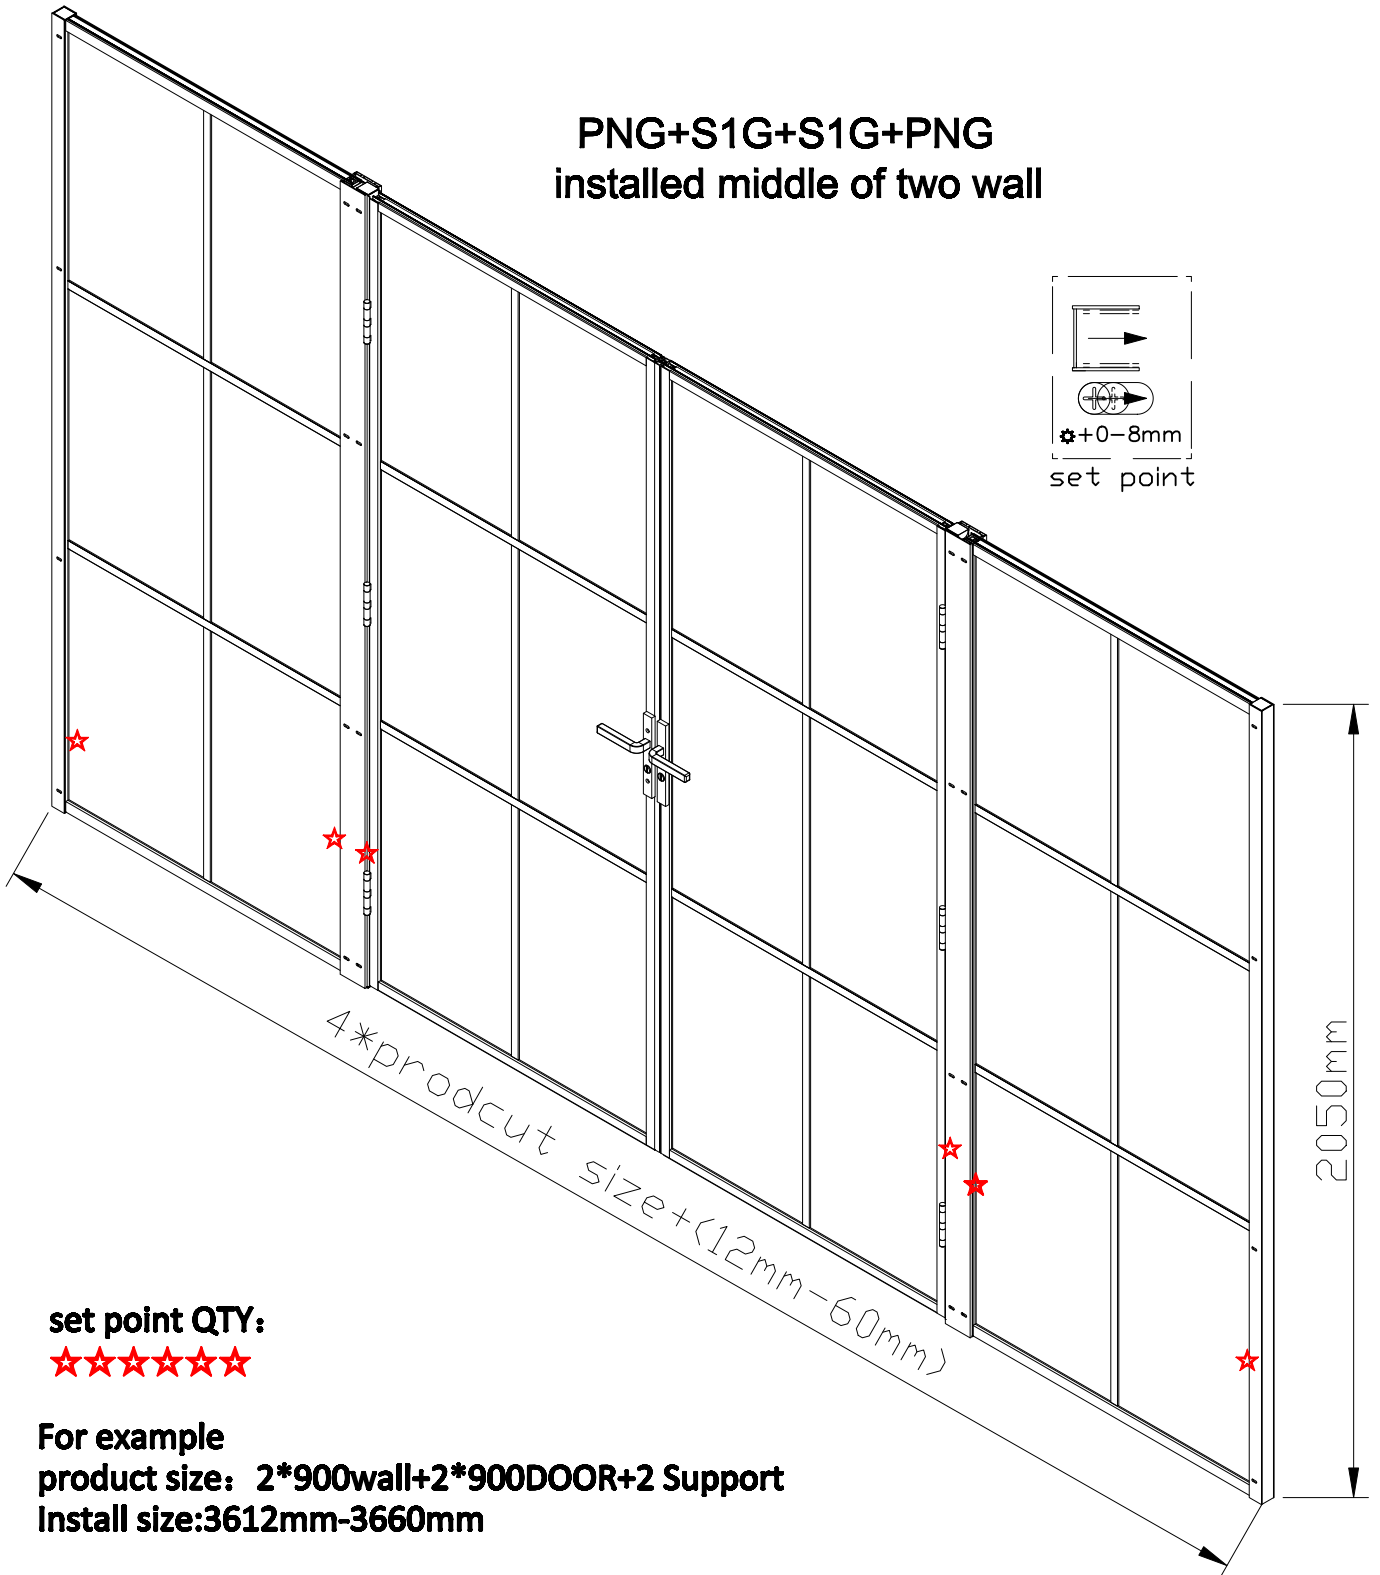

PNG+S1G+S1G+PNG
installed middle of two wall

set point QTY:

For example

product size: 2*900wall+2*900DOOR+2 Support

Install size:3612mm-3660mm