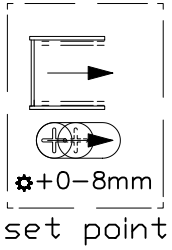

S1G+S1G installed middle of two wall

set point QTY:

For example
product size: 900door+900door
Install size:1800mm-1816mm