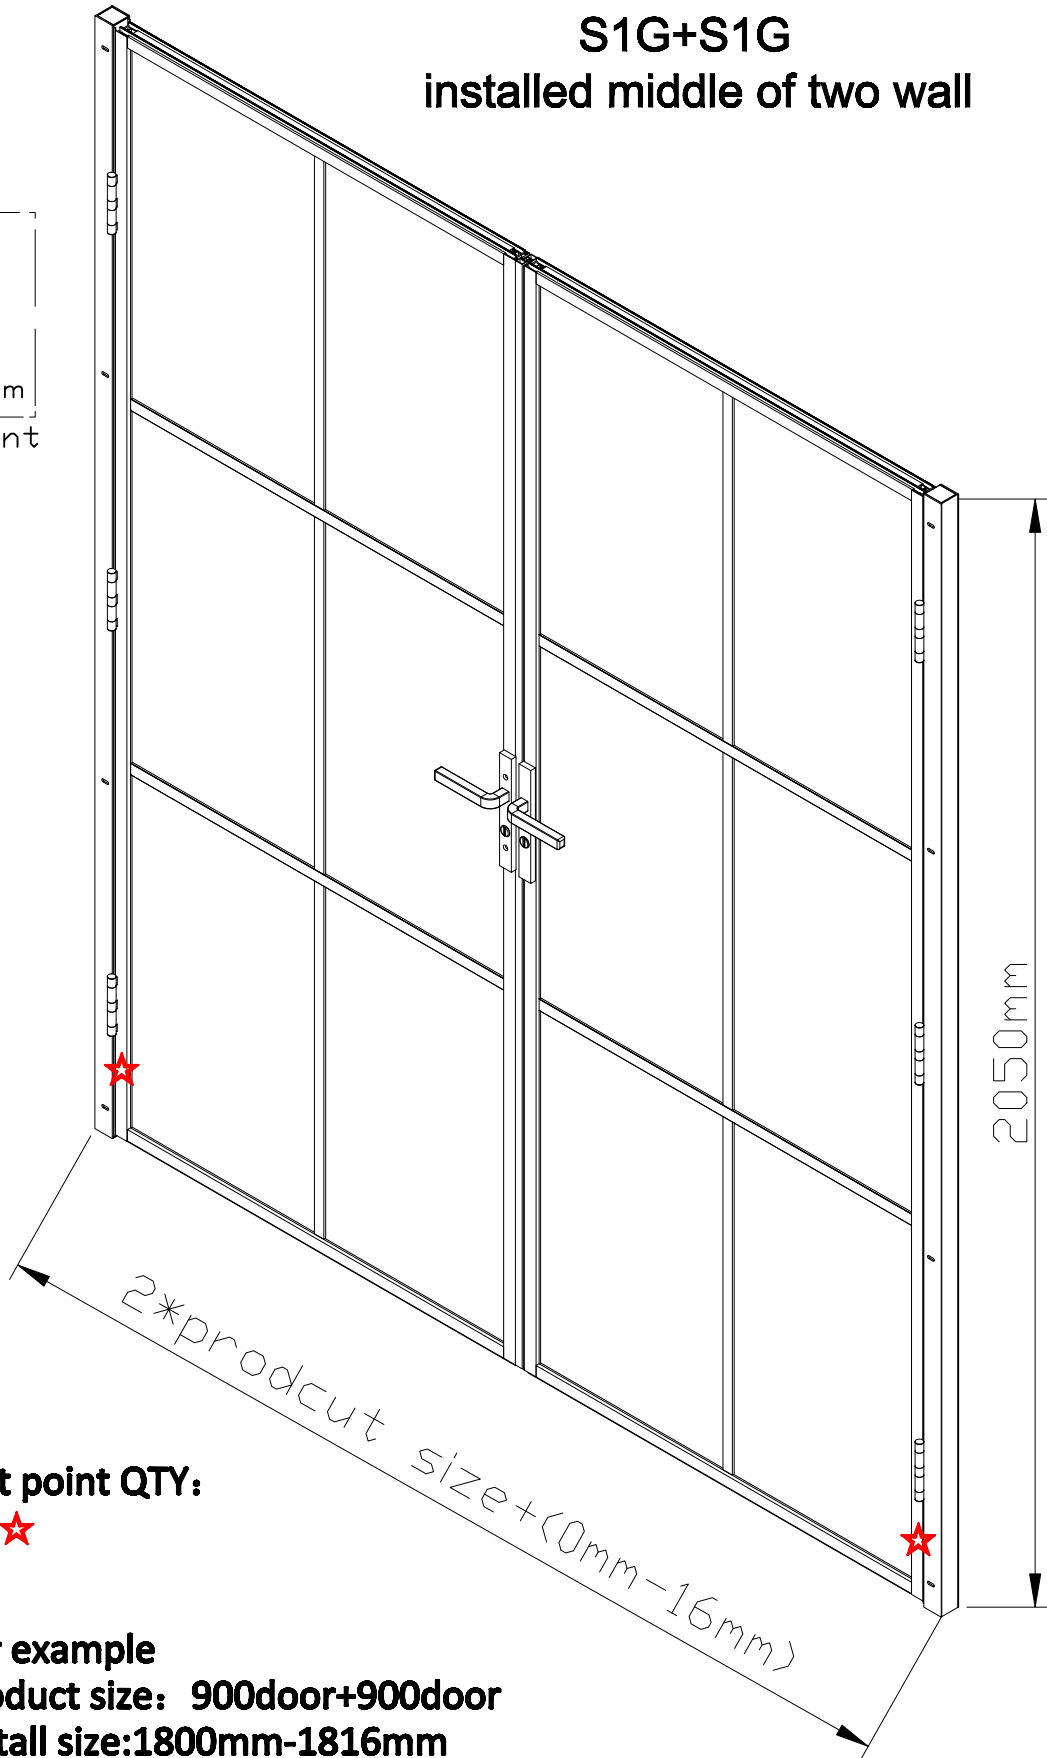

S1G+S1G installed middle of two wall

set point QTY:

For example
product size: 900door+900door
Install size:1800mm-1816mm