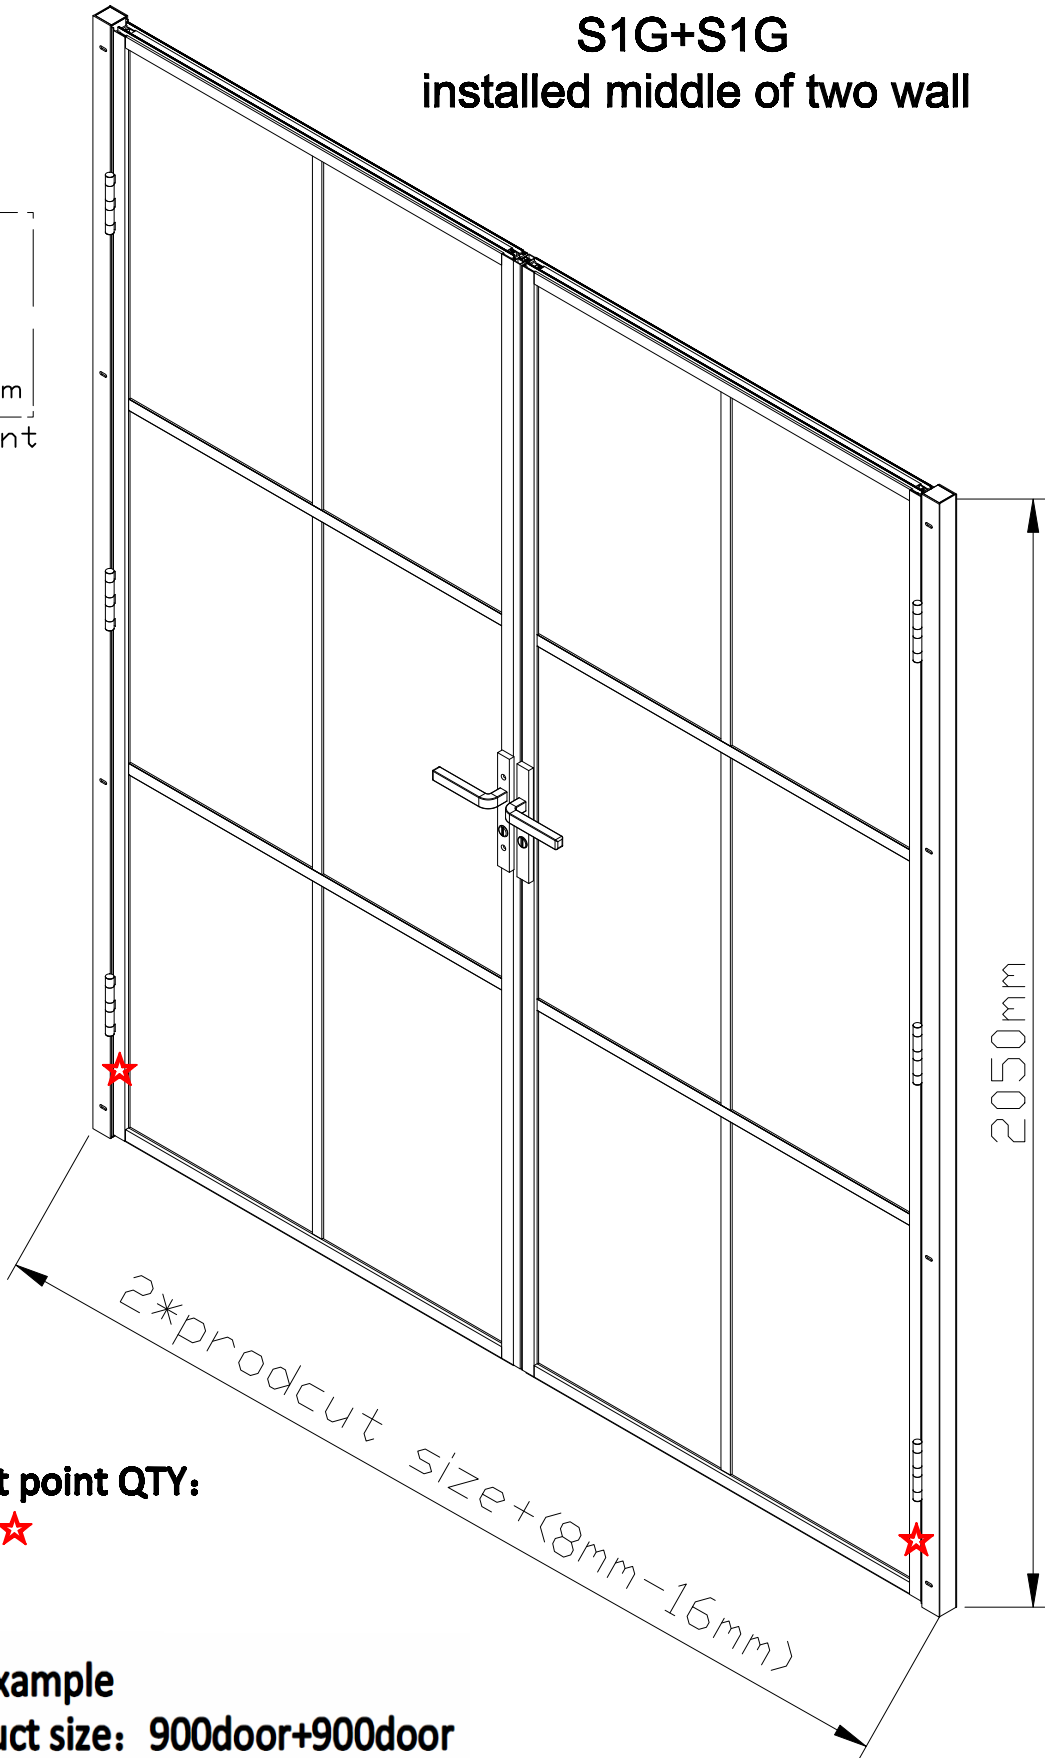

S1G+S1G
installed middle of two wall

set point QTY:

For example
product size: 900door+900door
Install size:1808mm-1816mm