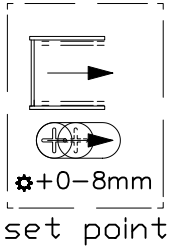

S1G+S1G
installed middle of two wall

set point QTY:

For example
product size: 900door+900door
Install size:1808mm-1816mm