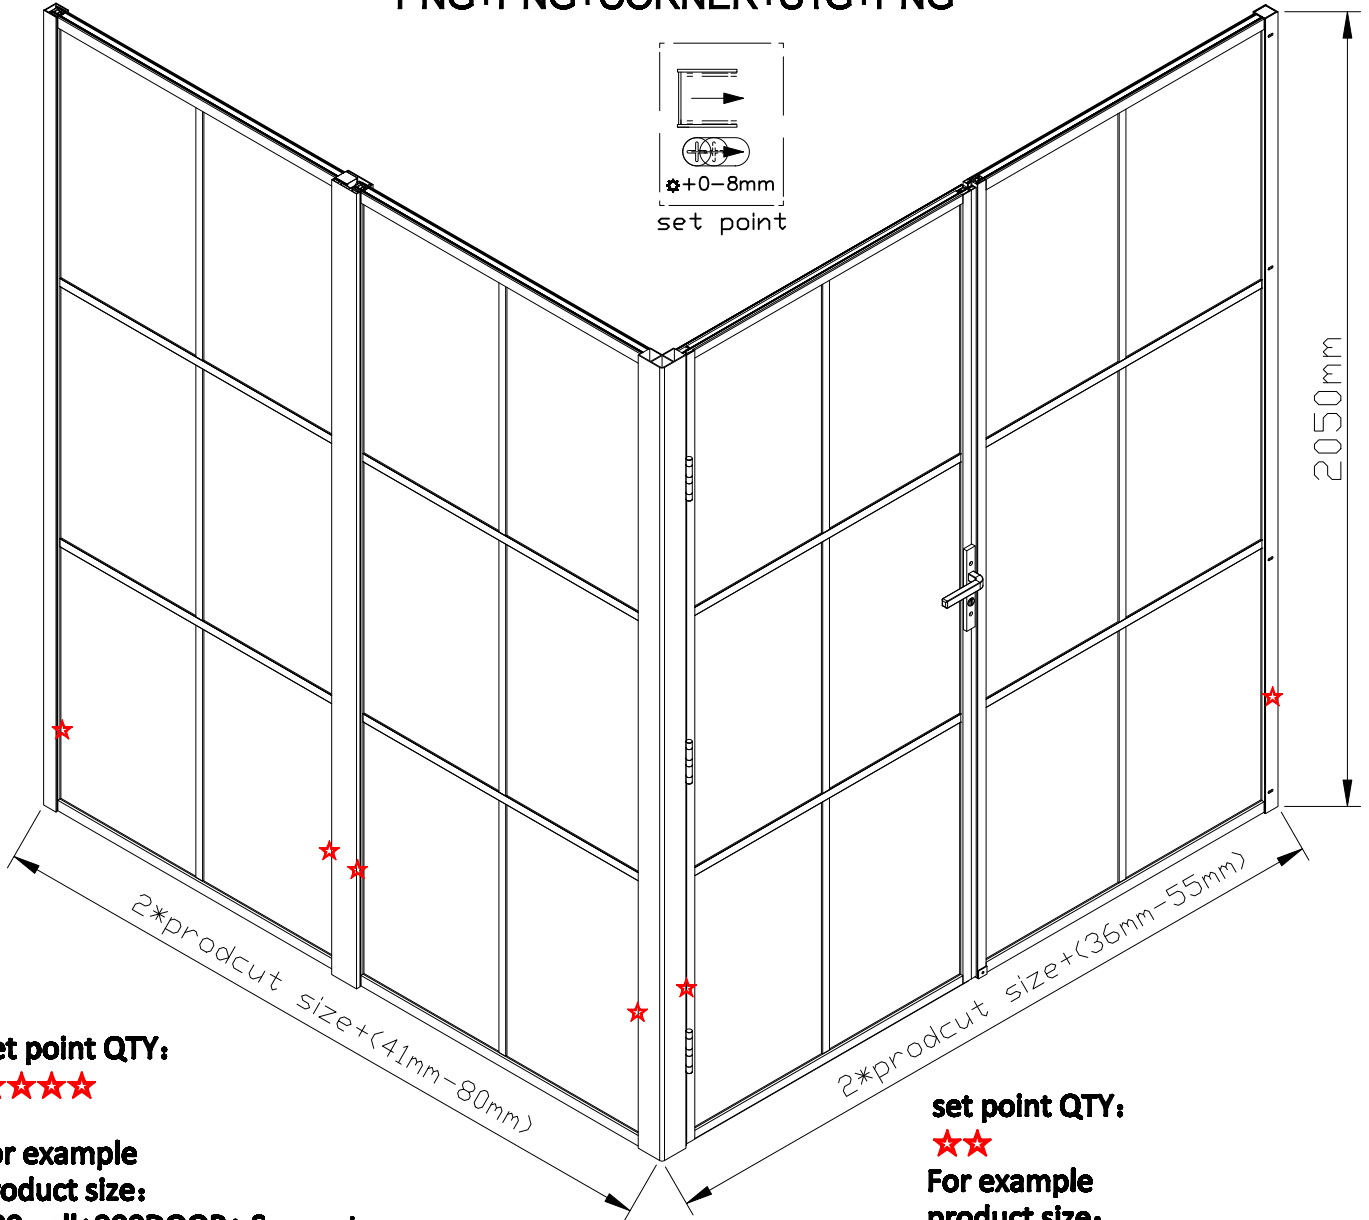

**PNG+PNG+CORNER+S1G+PNG**

**set point QTY:**

★★★★

**For example  
product size:**

**900wall+900DOOR+ Support  
Install size:1841mm-1873mm**

**set point QTY:**

★★

**For example  
product size:**

**900wall+900DOOR  
Install size:1836mm-1852mm**