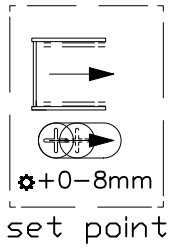

# S1G+S1G installed middle of two wall

set point QTY:

For example  
product size: 900door+900door  
Install size:1800mm-1816mm