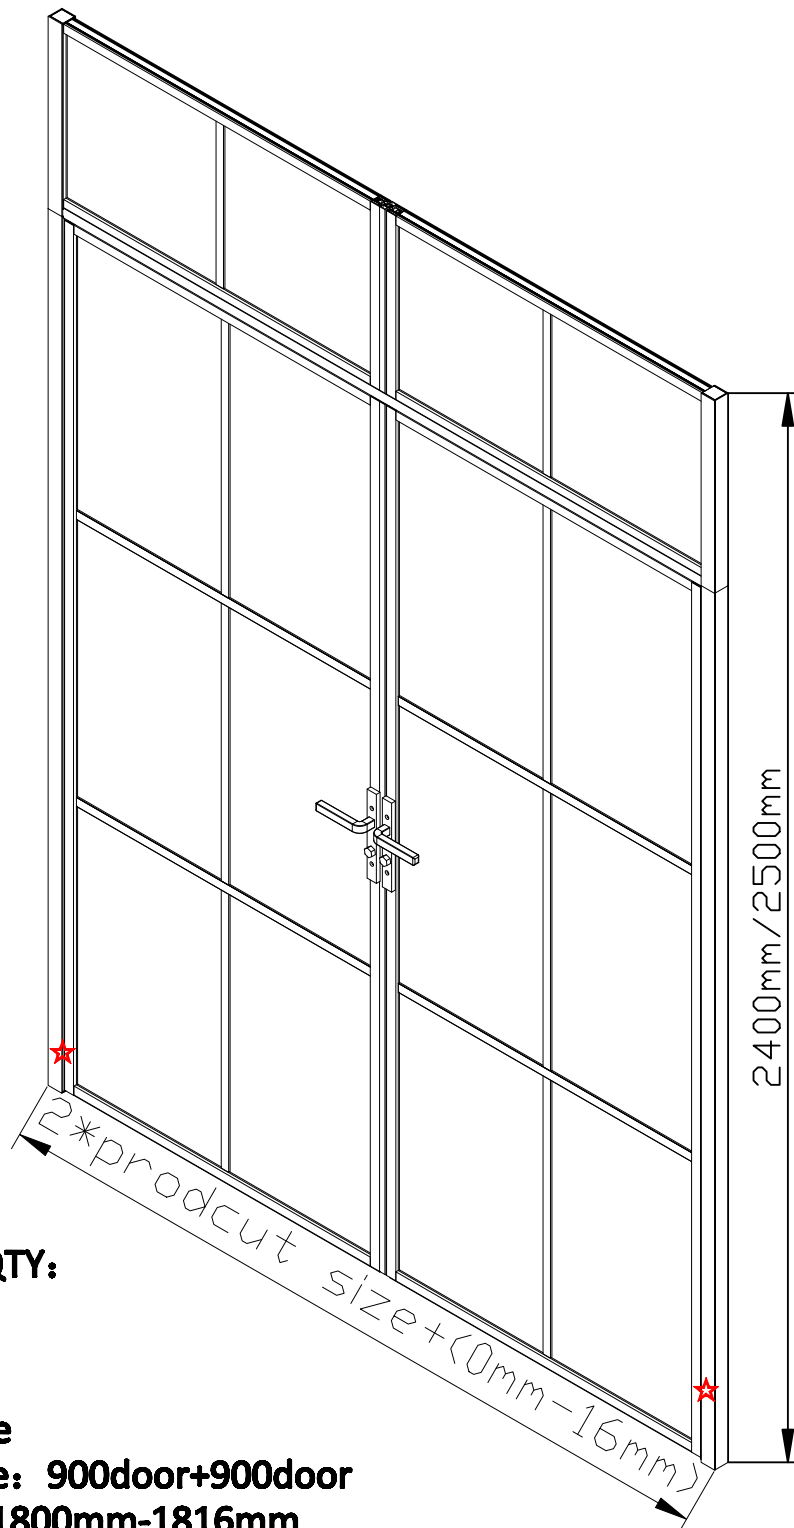

# S1G+S1G installed middle of two wall

set point QTY:

For example  
product size: 900door+900door  
Install size:1800mm-1816mm