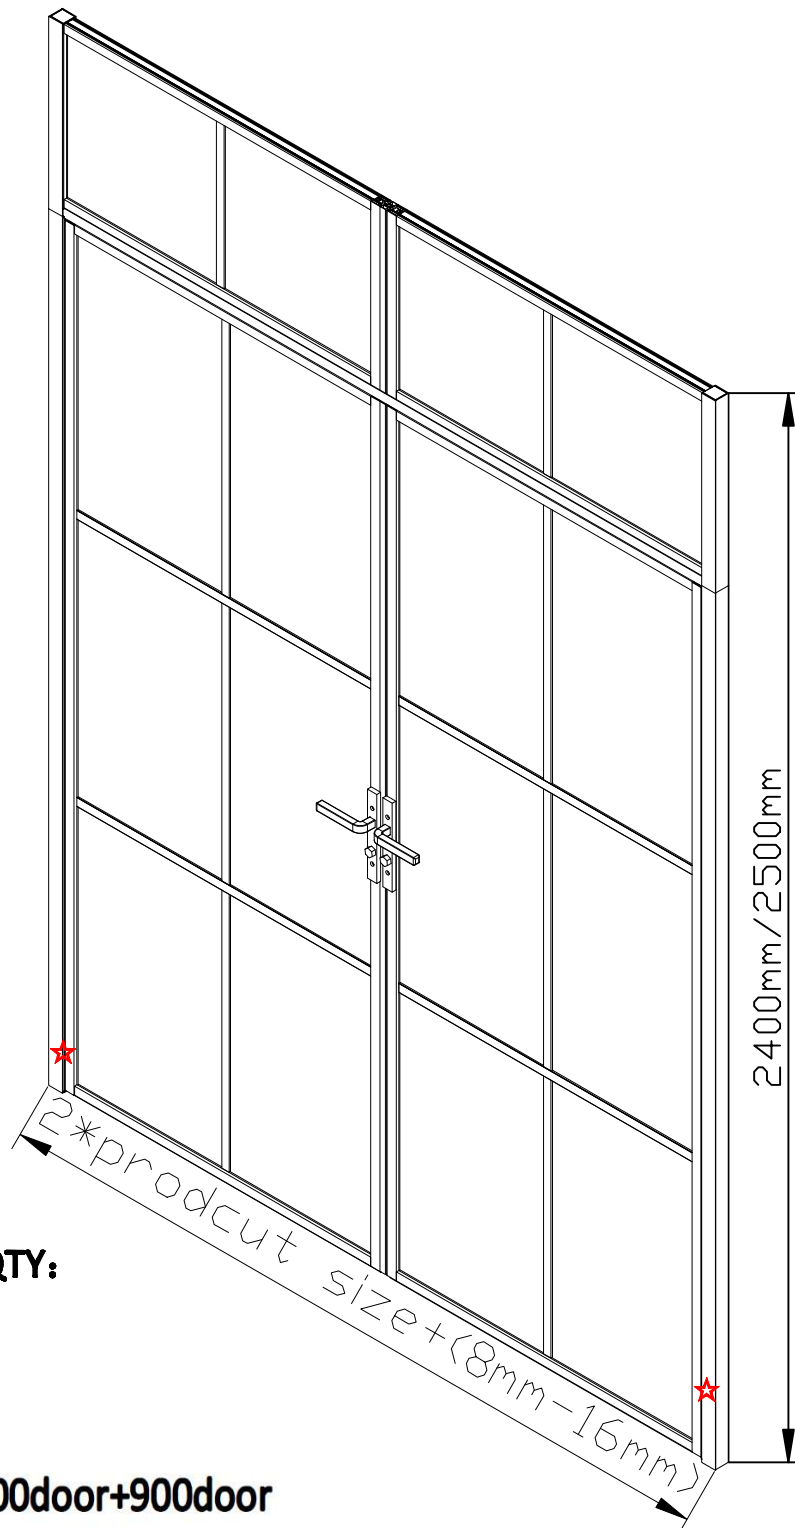

S1G+S1G installed middle of two wall

set point QTY:

For example
product size: 900door+900door
Install size:1808mm-1816mm