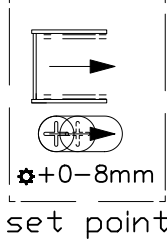

**PNG+PNG  
installed the wall**

set point QTY:

☆☆☆☆

For example  
product size: 900wall+900wall+Two support  
Install size:1843mm-1875mm