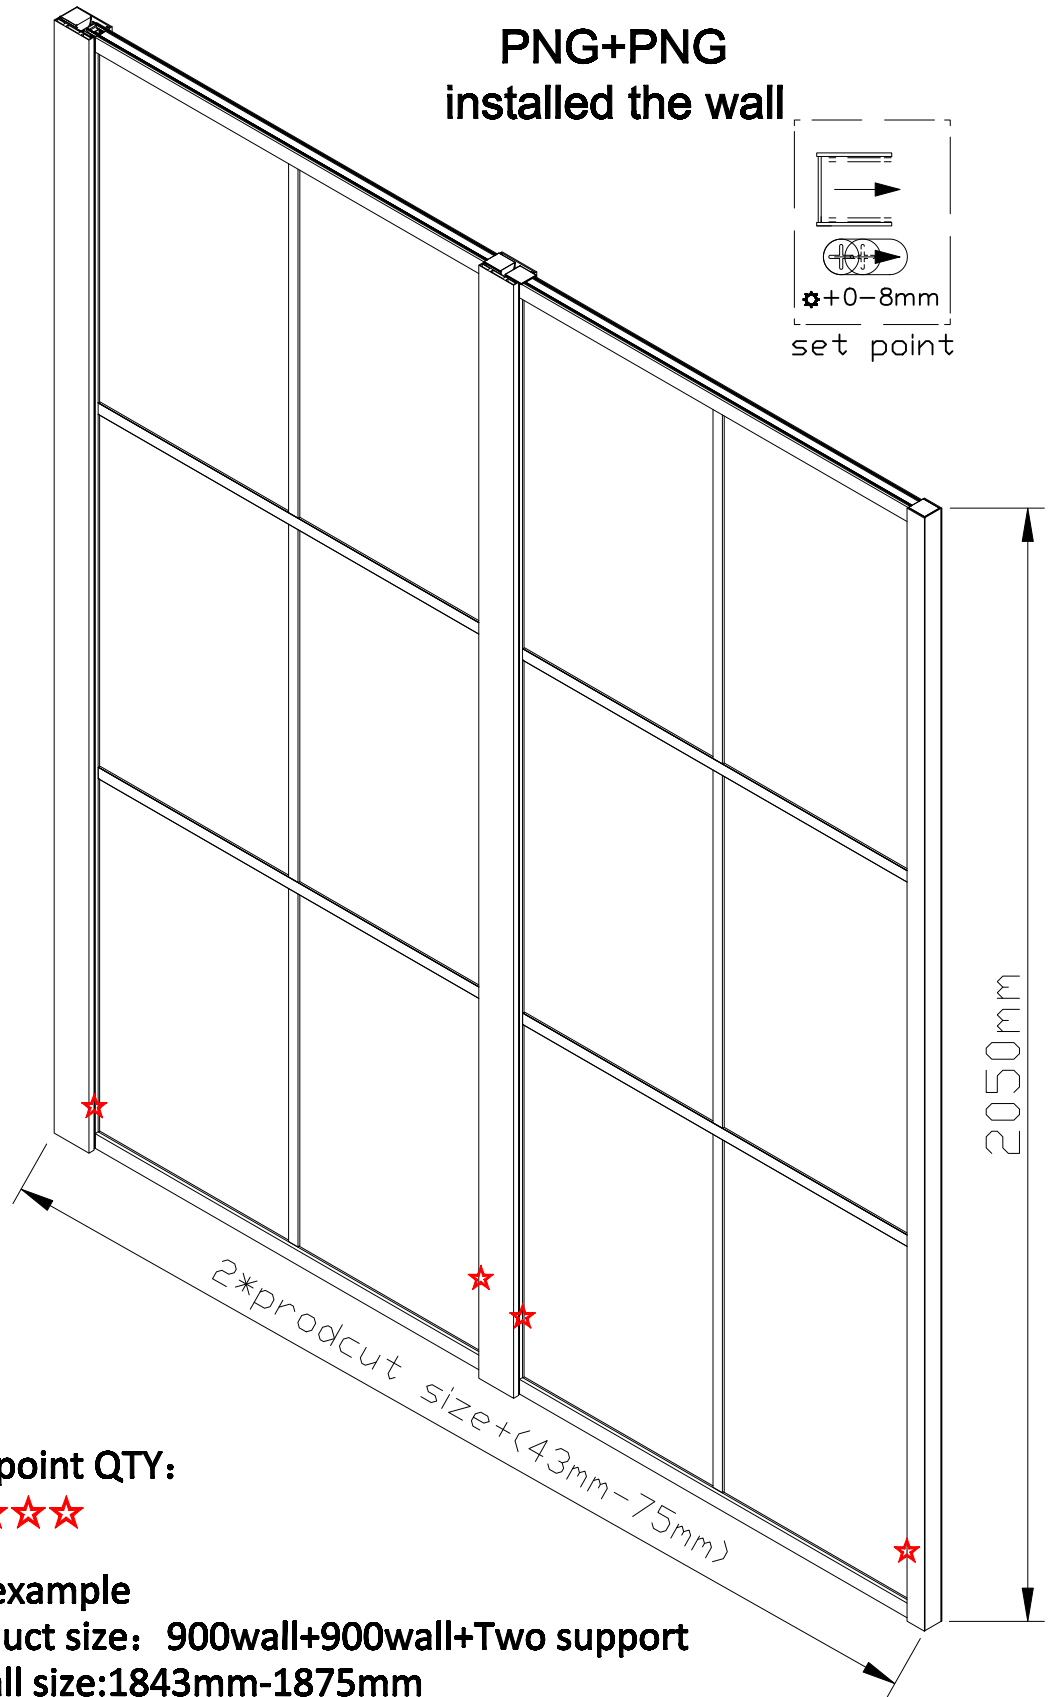

**PNG+PNG  
installed the wall**

set point QTY:

☆☆☆☆

For example  
product size: 900wall+900wall+Two support  
Install size:1843mm-1875mm