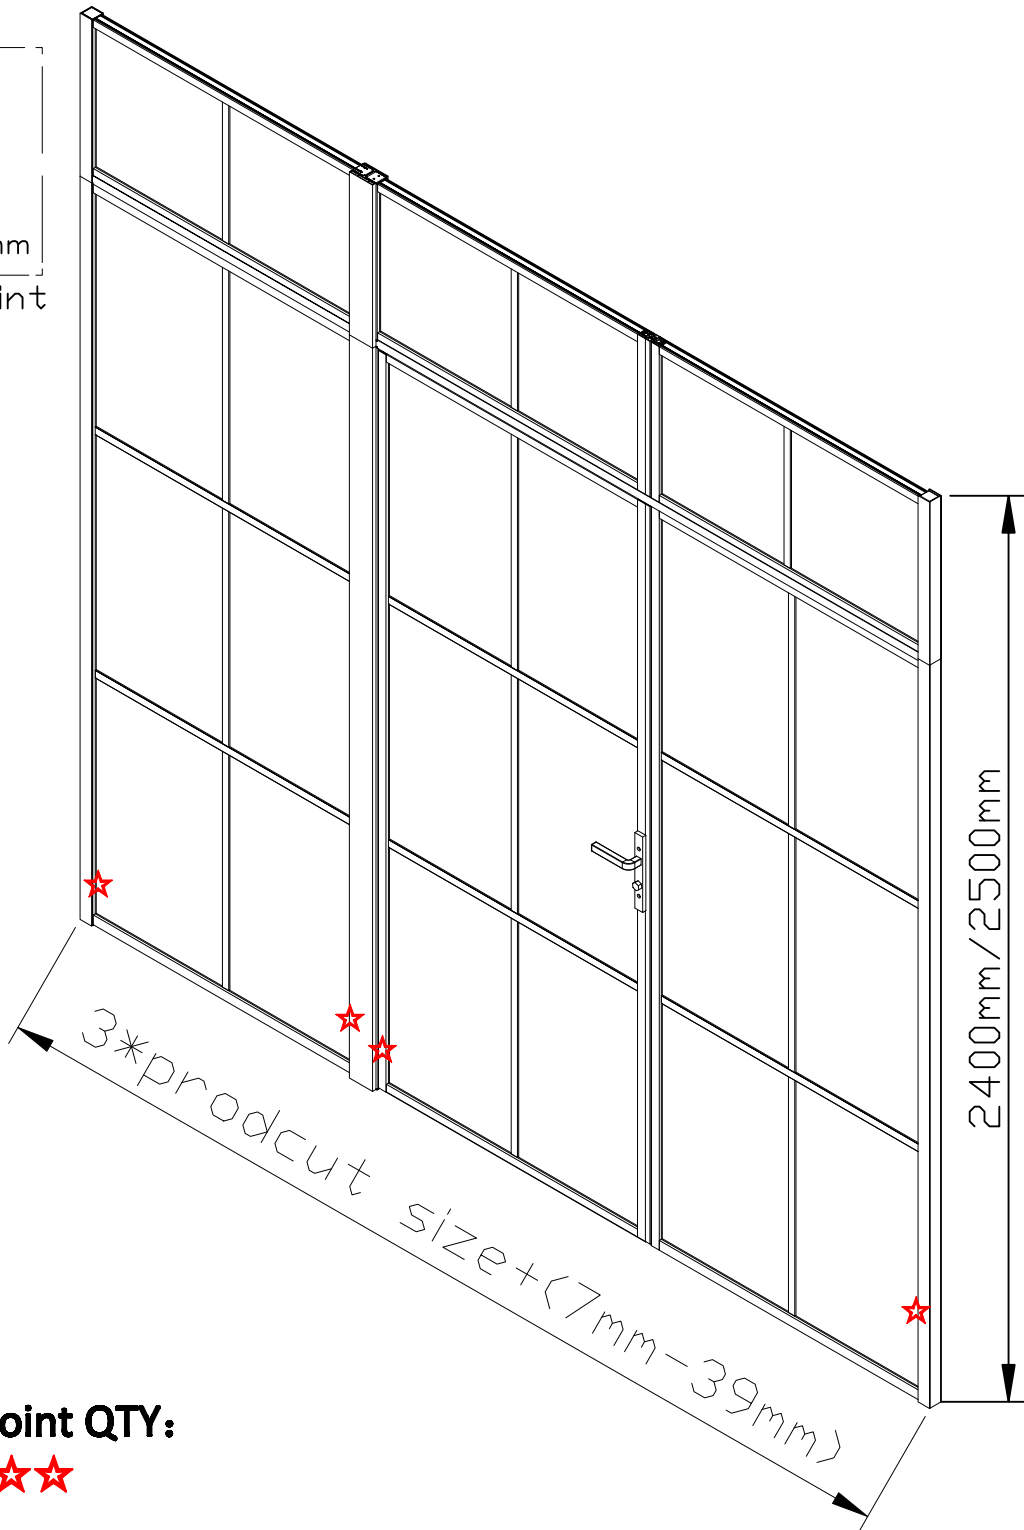

PNG+S1G+PNG installed middle of two wall

set point QTY:

For example

product size: 900wall+900wall+900DOOR+Support

Install size:2707mm-2739mm