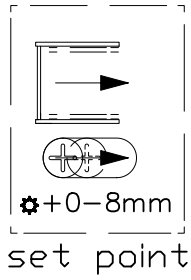

PNG+S1G+PNG installed middle of two wall

set point QTY:

For example

product size: 900wall+900wall+900DOOR+Support

Install size:2707mm-2739mm