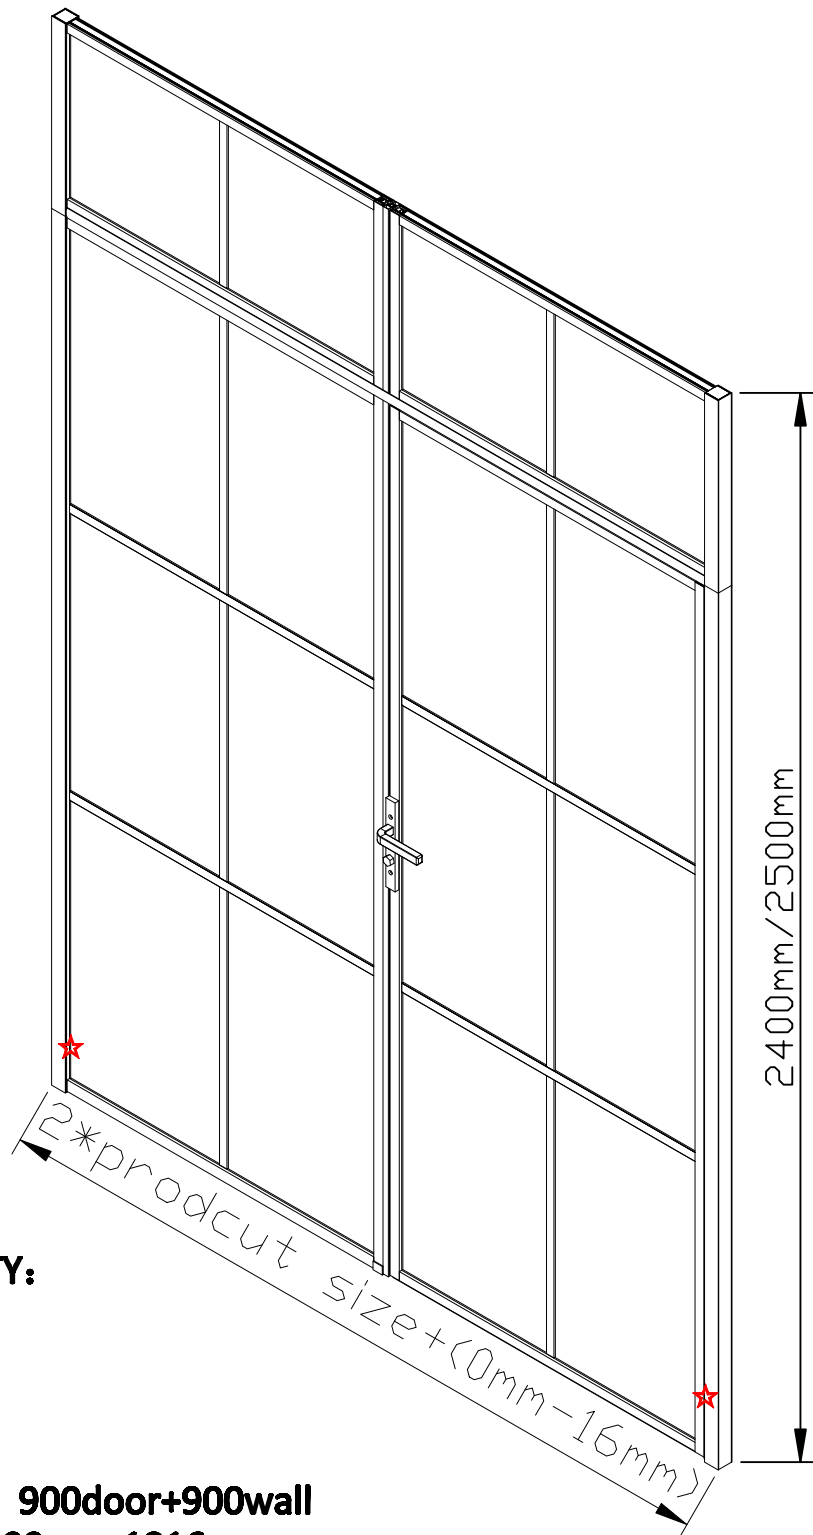

PNG+S1G

installed middle of two wall

set point QTY:

For example
product size: 900door+900wall
Install size:1800mm-1816mm