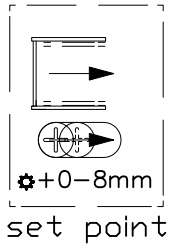

PNG+S1G

installed middle of two wall

set point QTY:

For example
product size: 900door+900wall
Install size:1800mm-1816mm