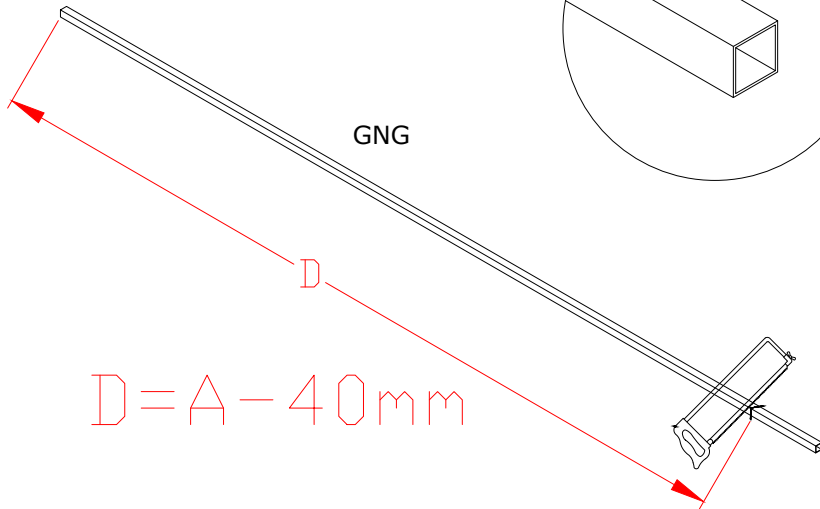

## INSTALLATION ACCESSORIES LIST

2000mm

Wall

Wall

$$C = A - 4\text{mm}$$