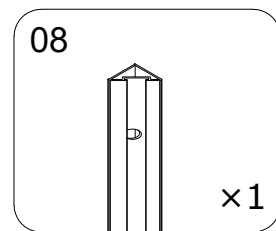

INSTALLATION ACCESSORIES LIST