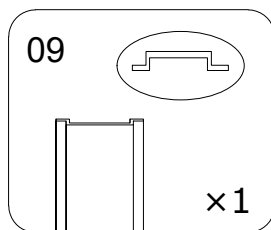

INSTALLATION ACCESSORIES LIST