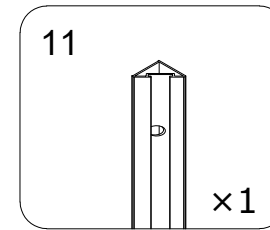

Wall

INSTALLATION ACCESSORIES LIST