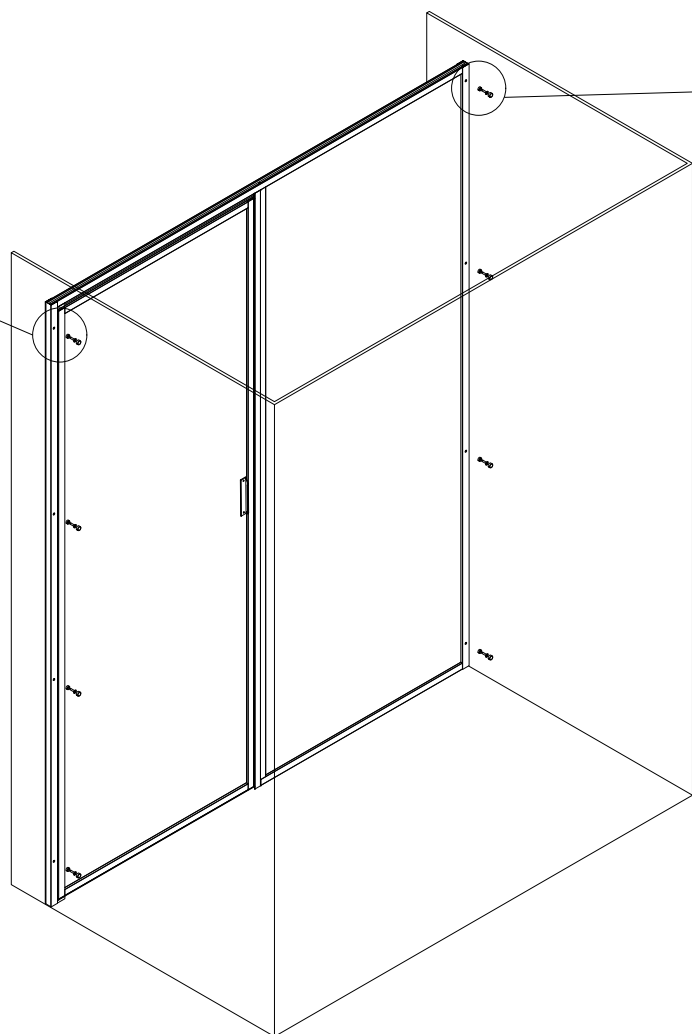

Door

Door

Install size

Eg:

800door+800wall

install size:1603-1619mm

wall
07

wall
11

wall
12

Door
07

800wall+800door
 C=1600mm

door
04

NOOLI

LIVING WITH GRACE

Copyright ©2020 Borett Webbutik AB. Original content rights reserved. All product names, logos, and brands are property of their respective owners.