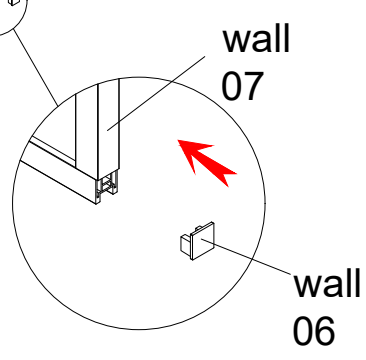

Door

Door

Install size

Eg:

800door+800wall

install size:1603-1619mm

wall
07

wall
11