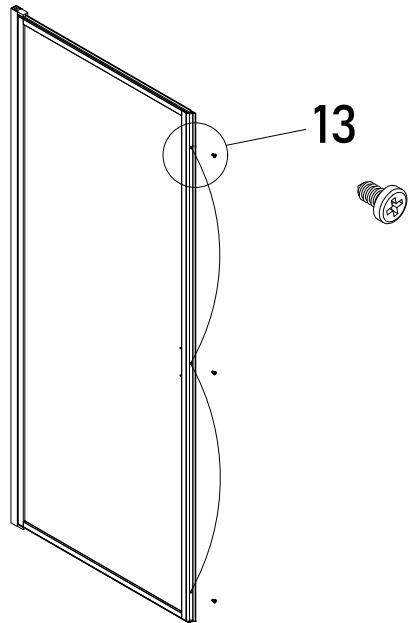

EN Saw
SV Såg
NO Sag
DK Sav
FI Saha

Wall

Wall

INSTALLATION ACCESSORIES LIST

Door

Door

INSTALLATION ACCESSORIES LIST

Door

Door

Door

Install size

Eg:

800door+800wall

install size:1603-1619mm

wall
07

wall
11