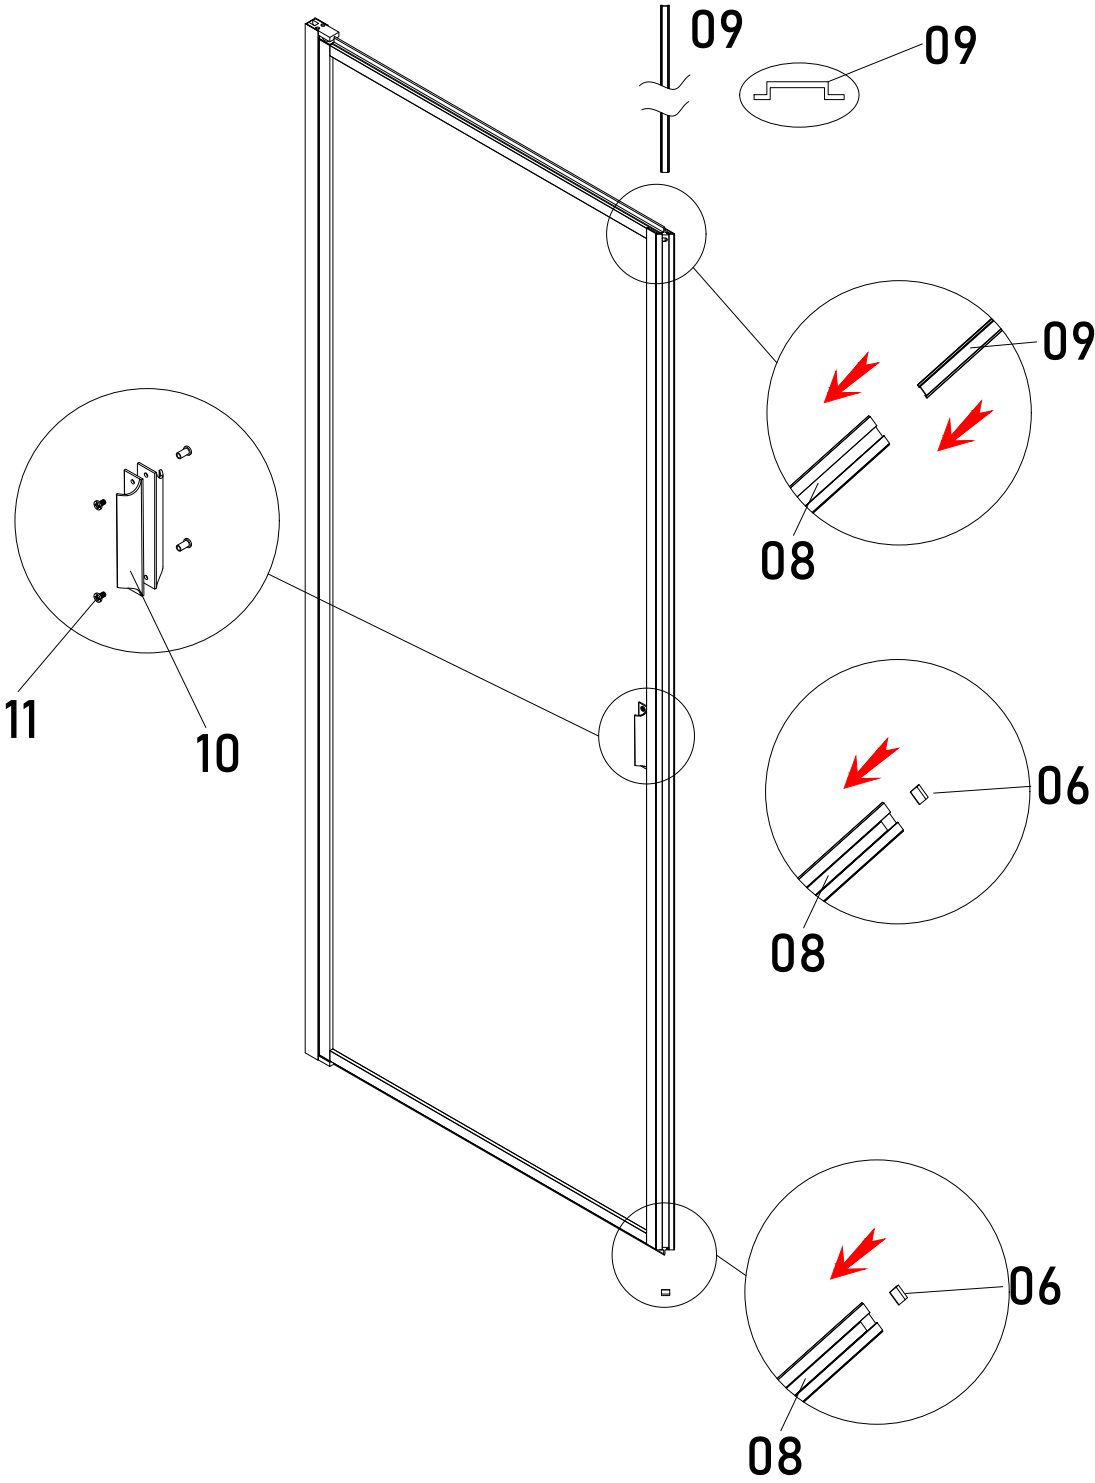

EN Saw
SV Såg
NO Sag
DK Sav
FI Saha

Wall

Wall

INSTALLATION ACCESSORIES LIST

Door

Door

INSTALLATION ACCESSORIES LIST

Door

Door

Door

Install size

Eg:

800door+800wall

install size:1603-1619mm

wall
07

wall
11