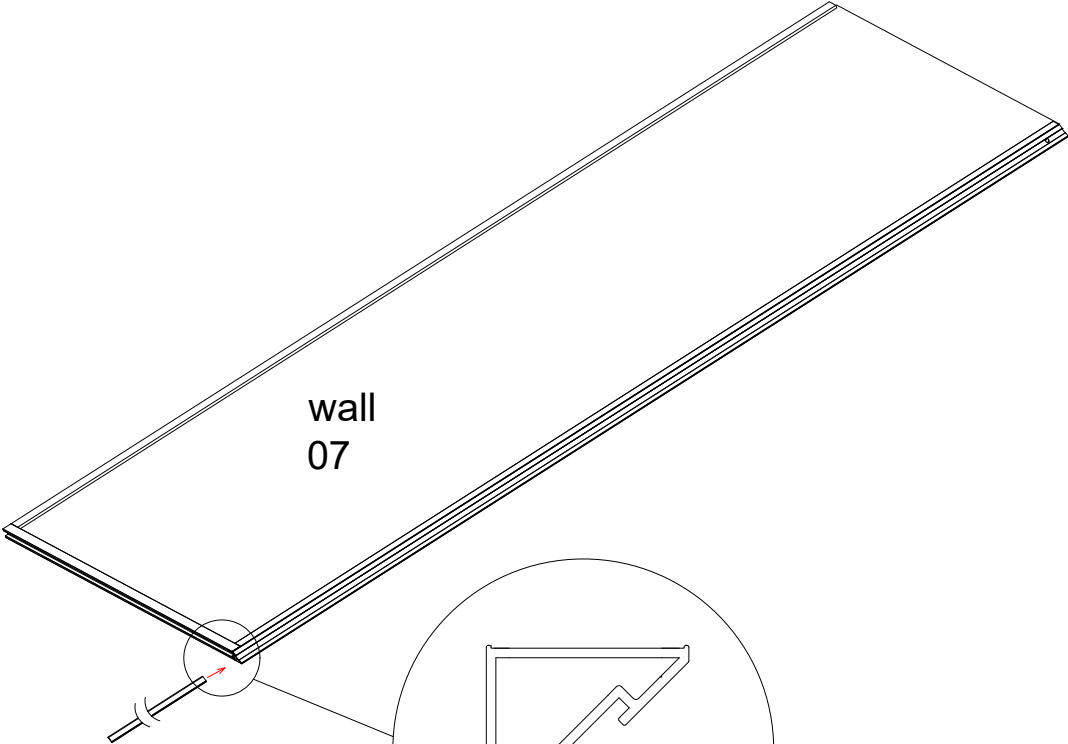

Door

Door

Install size

Eg:

800door+800wall

install size:1603-1619mm

wall
07

wall
11