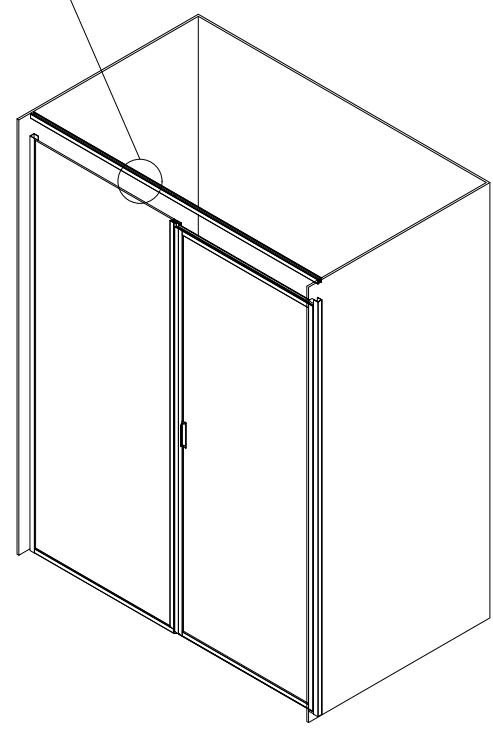

Door

Door

Install size

Eg:

800door+800wall

install size:1603-1619mm

wall
07

wall
11

wall
12

Door
07

800wall+800door
 C=1600mm

door
04

NOOLI

LIVING WITH GRACE

Copyright ©2020 Borett Webbutik AB. Original content rights reserved. All product names, logos, and brands are property of their respective owners.