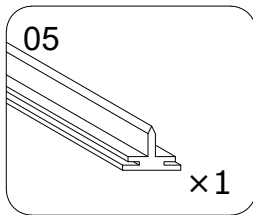

Door

INSTALLATION ACCESSORIES LIST