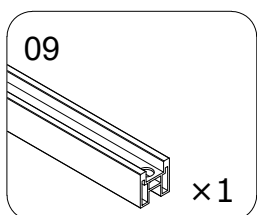

Wall

INSTALLATION ACCESSORIES LIST