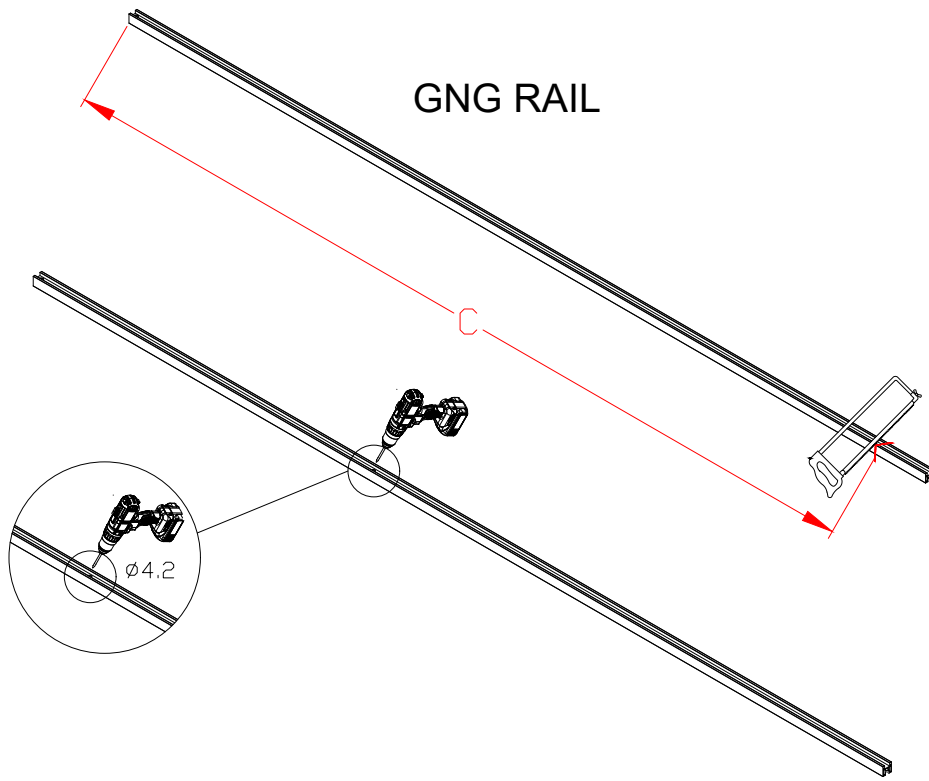

800wall+800door
C=1600mm