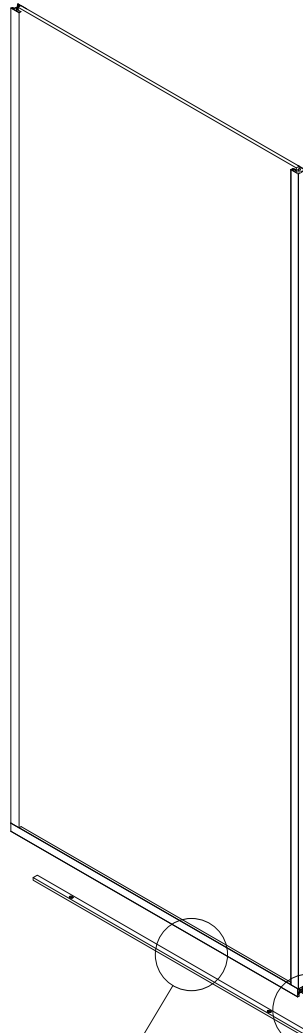

EN Saw
SV Såg
NO Sag
DK Sav
FI Saha

Wall

Wall

INSTALLATION ACCESSORIES LIST

Door

Door

INSTALLATION ACCESSORIES LIST

Door

Door

Door

Install size

Eg:

800door+800wall

install size:1603-1619mm

wall
07

wall
11

wall
12

Door
07

800wall+800door
 C=1600mm

door
04

NOOLI

LIVING WITH GRACE

Copyright ©2020 Borett Webbutik AB. Original content rights reserved. All product names, logos, and brands are property of their respective owners.