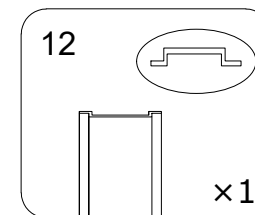

EN Saw
SV Såg
NO Sag
DK Sav
FI Saha

Wall

Wall

INSTALLATION ACCESSORIES LIST

Door

Door

INSTALLATION ACCESSORIES LIST

Door

Door

Door

Install size

Eg:

800door+800wall

install size:1603-1619mm

wall
07

wall
11