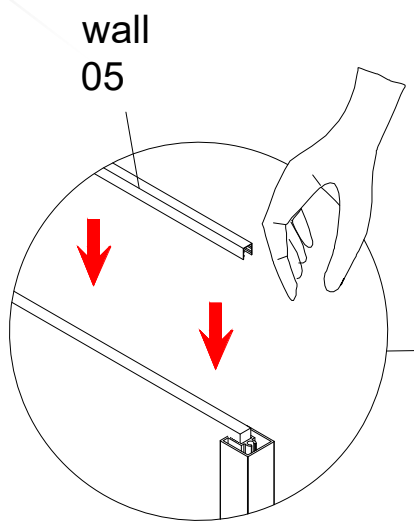

Door

Door

Install size

Eg:

800door+800wall

install size:1603-1619mm

wall
07

wall
11

wall
12

Door
07

800wall+800door
 C=1600mm

door
04

NOOLI

LIVING WITH GRACE

Copyright ©2020 Borett Webbutik AB. Original content rights reserved. All product names, logos, and brands are property of their respective owners.