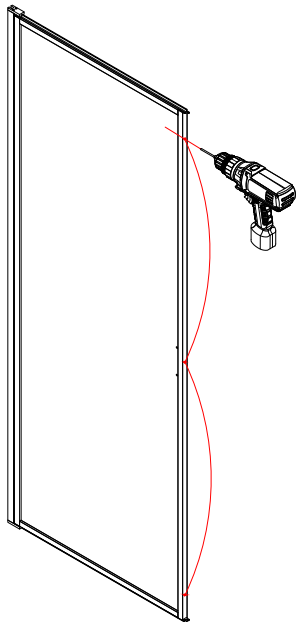

EN Saw
SV Såg
NO Sag
DK Sav
FI Saha

Wall

Wall

INSTALLATION ACCESSORIES LIST

Door

Door

INSTALLATION ACCESSORIES LIST

Door

Door

Door

Install size

Eg:

800door+800wall

install size:1603-1619mm

wall
07

wall
11