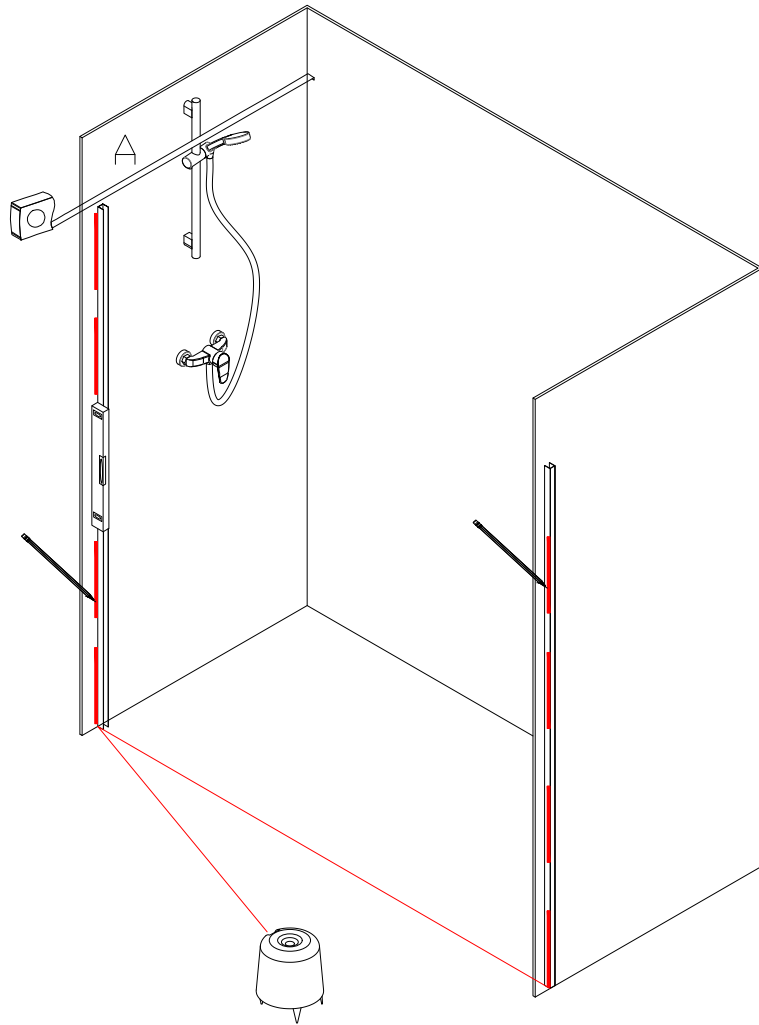

EN Saw
SV Såg
NO Sag
DK Sav
FI Saha

Wall

Wall

INSTALLATION ACCESSORIES LIST

Door

Door

INSTALLATION ACCESSORIES LIST

Door

Door

Door

Install size

Eg:

800door+800wall

install size:1603-1619mm

wall
07

wall
11