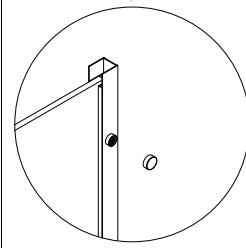

Door

Door

Install size

Eg:

800door+800wall

install size:1603-1619mm

wall
07

wall
11

wall
12

Door
07

800wall+800door
 C=1600mm

door
04

NOOLI

LIVING WITH GRACE

Copyright ©2020 Borett Webbutik AB. Original content rights reserved. All product names, logos, and brands are property of their respective owners.