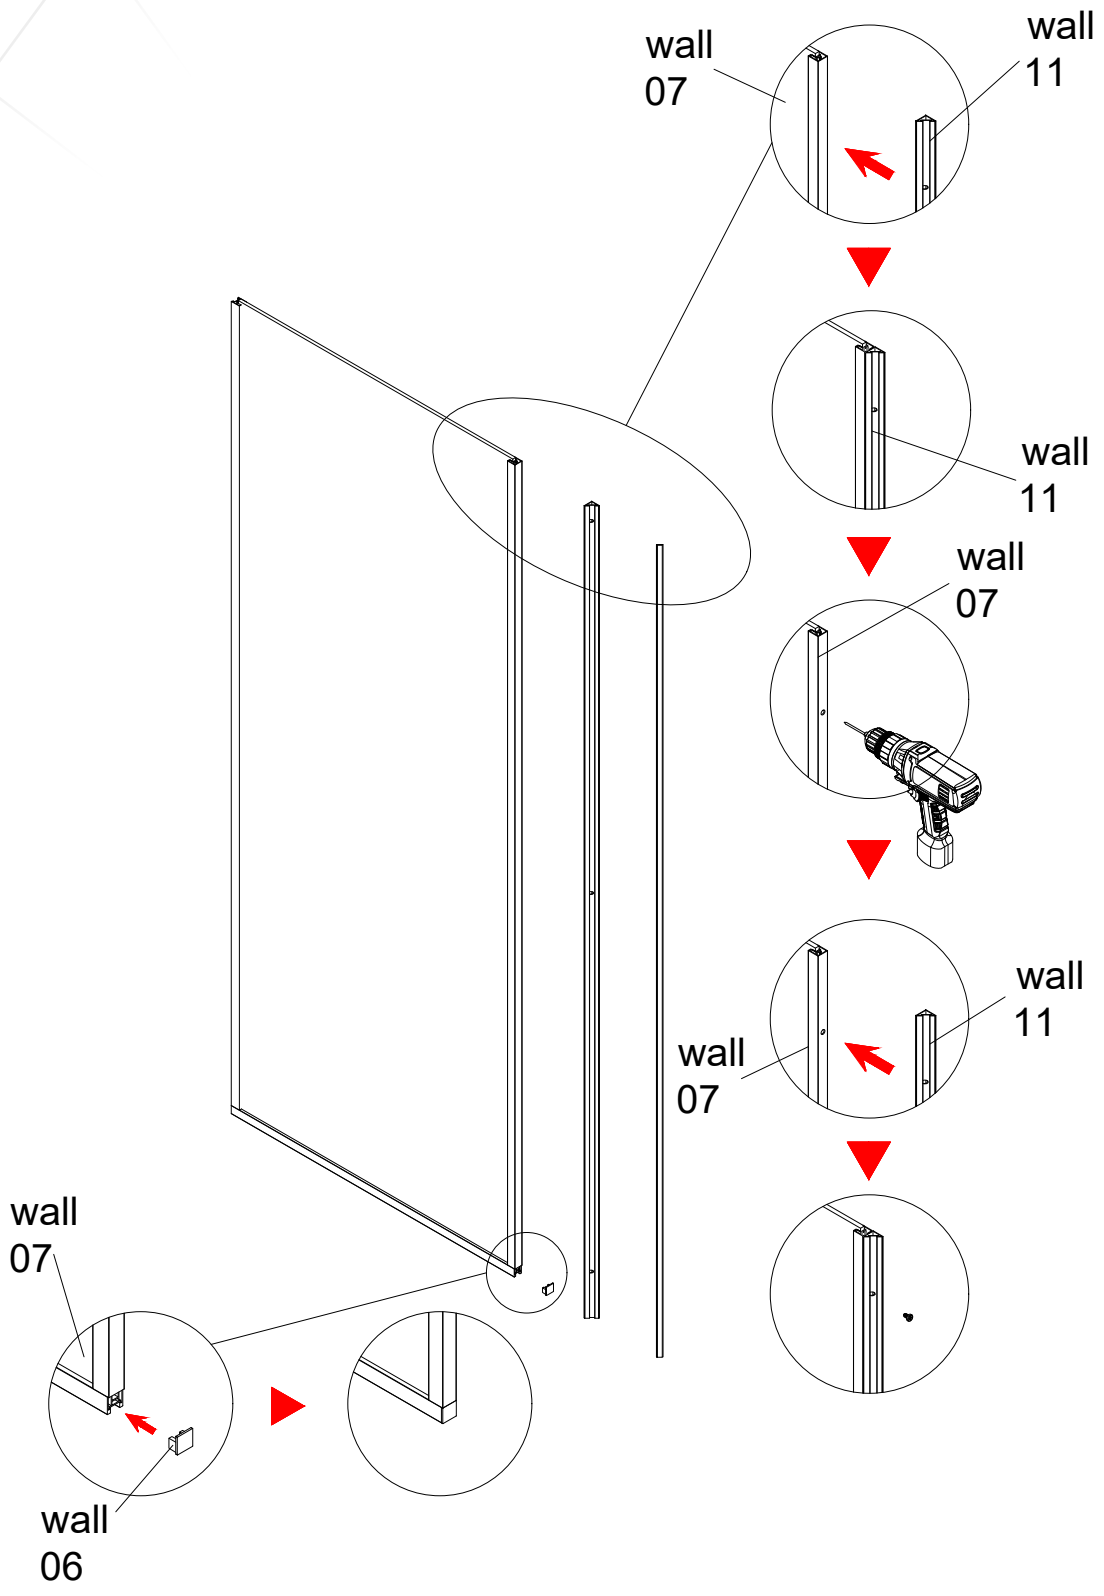

EN Saw
SV Såg
NO Sag
DK Sav
FI Saha

Wall

Wall

INSTALLATION ACCESSORIES LIST

Door

Door

INSTALLATION ACCESSORIES LIST

Door

Door

Door

Install size

Eg:

800door+800wall

install size:1603-1619mm

wall
07

wall
11