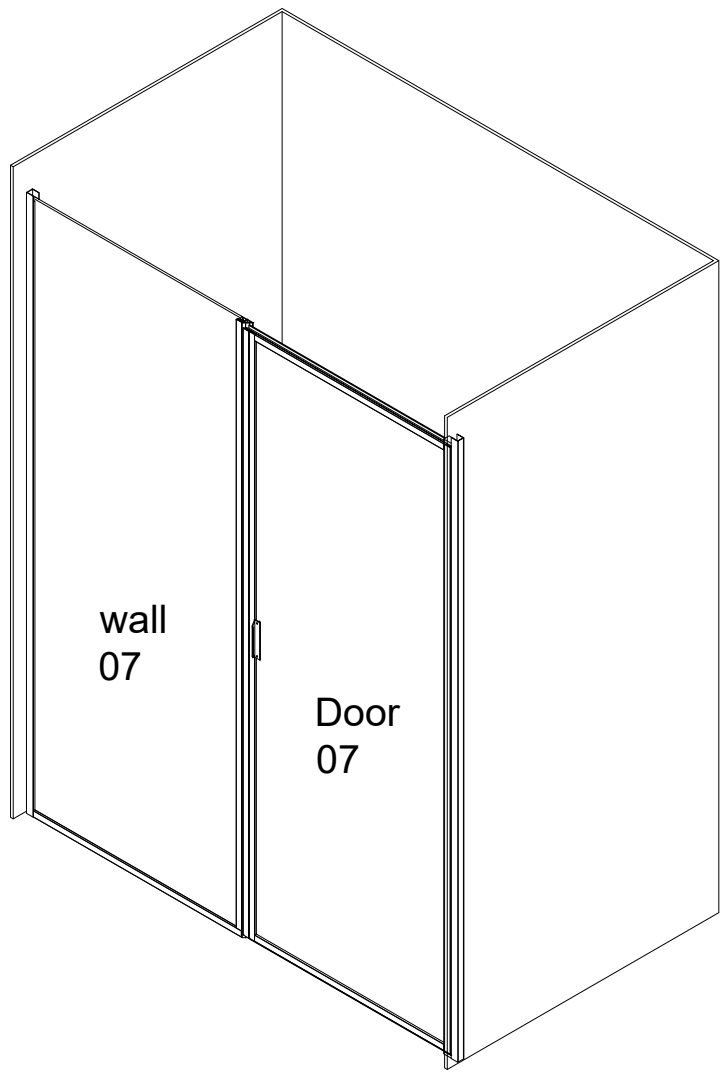

Door

Door

Install size

Eg:

800door+800wall

install size:1603-1619mm

wall
07

wall
11

wall
12

Door
07

800wall+800door
 C=1600mm

door
04

NOOLI

LIVING WITH GRACE

Copyright ©2020 Borett Webbutik AB. Original content rights reserved. All product names, logos, and brands are property of their respective owners.