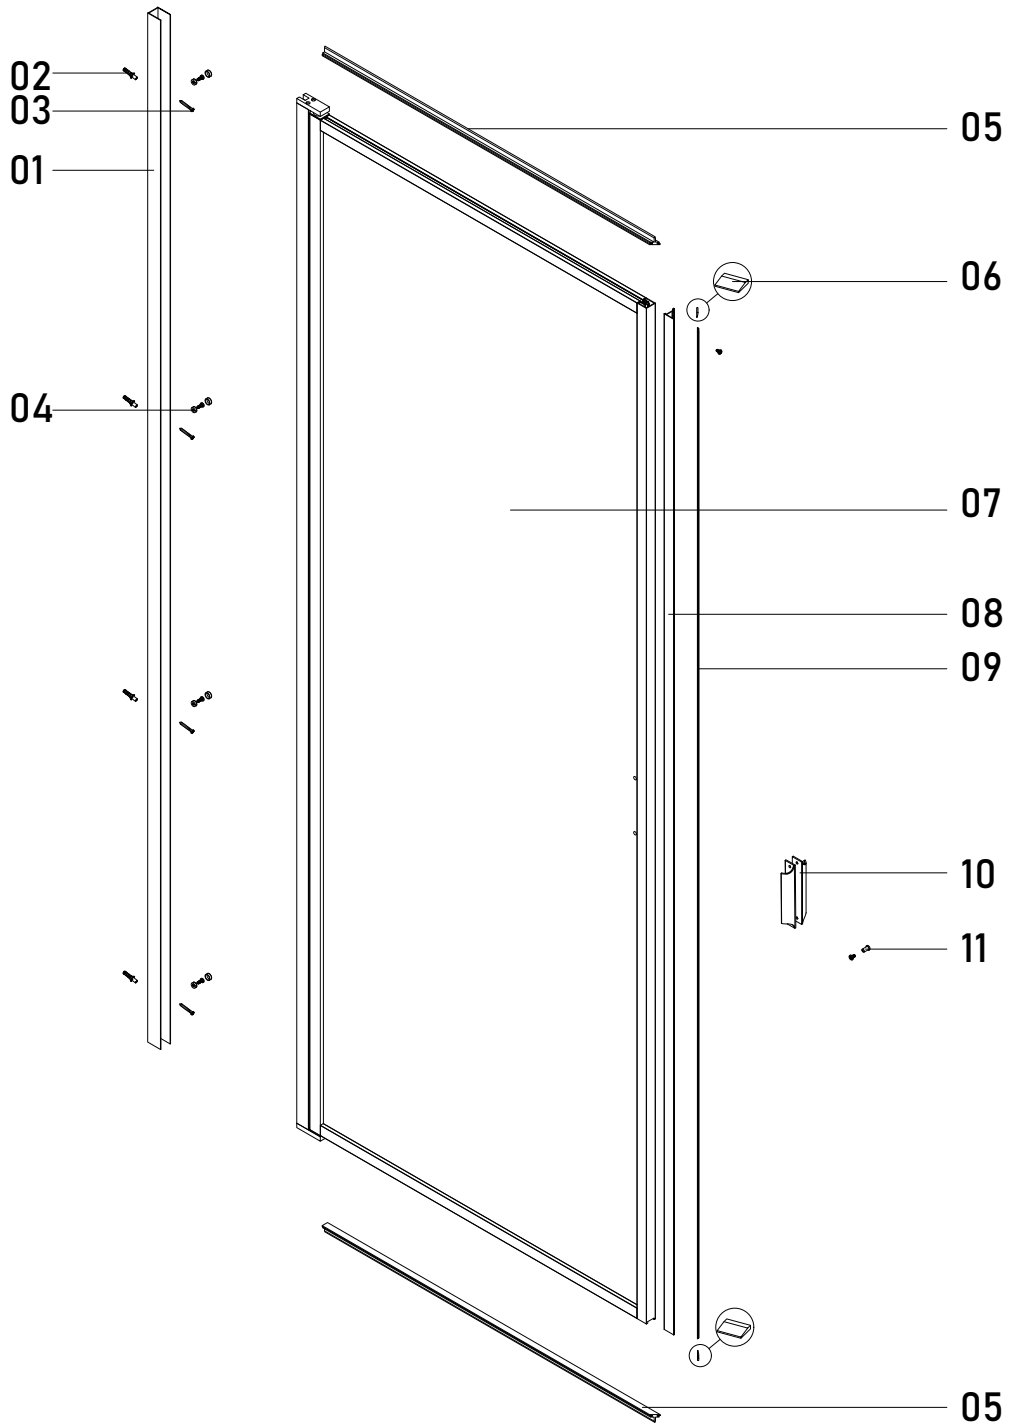

EN Saw
SV Såg
NO Sag
DK Sav
FI Saha

Wall

Wall

INSTALLATION ACCESSORIES LIST

Door

Door

INSTALLATION ACCESSORIES LIST

Door

Door

Door

Install size

Eg:

800door+800wall

install size:1603-1619mm

wall
07

wall
11