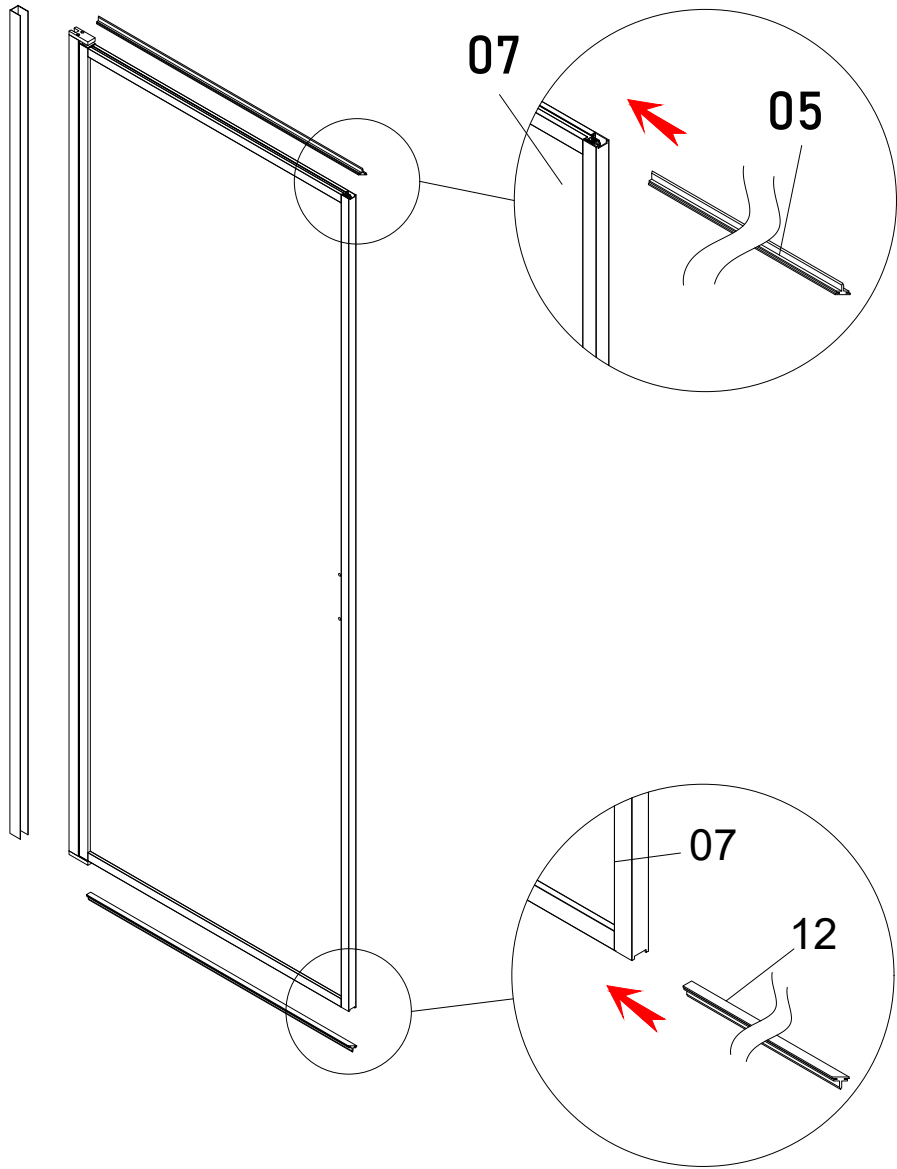

EN Saw
SV Såg
NO Sag
DK Sav
FI Saha

Wall

Wall

INSTALLATION ACCESSORIES LIST

Door

Door

INSTALLATION ACCESSORIES LIST

Door

Door

Door

Install size

Eg:

800door+800wall

install size:1603-1619mm

wall
07

wall
11