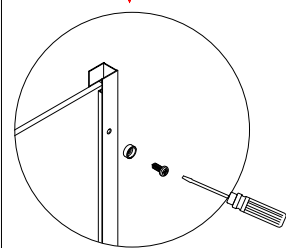

Door

Door

Install size

Eg:

800door+800wall

install size:1603-1619mm

wall
07

wall
11

wall
12

Door
07

800wall+800door
 C=1600mm

door
04

NOOLI

LIVING WITH GRACE

Copyright ©2020 Borett Webbutik AB. Original content rights reserved. All product names, logos, and brands are property of their respective owners.