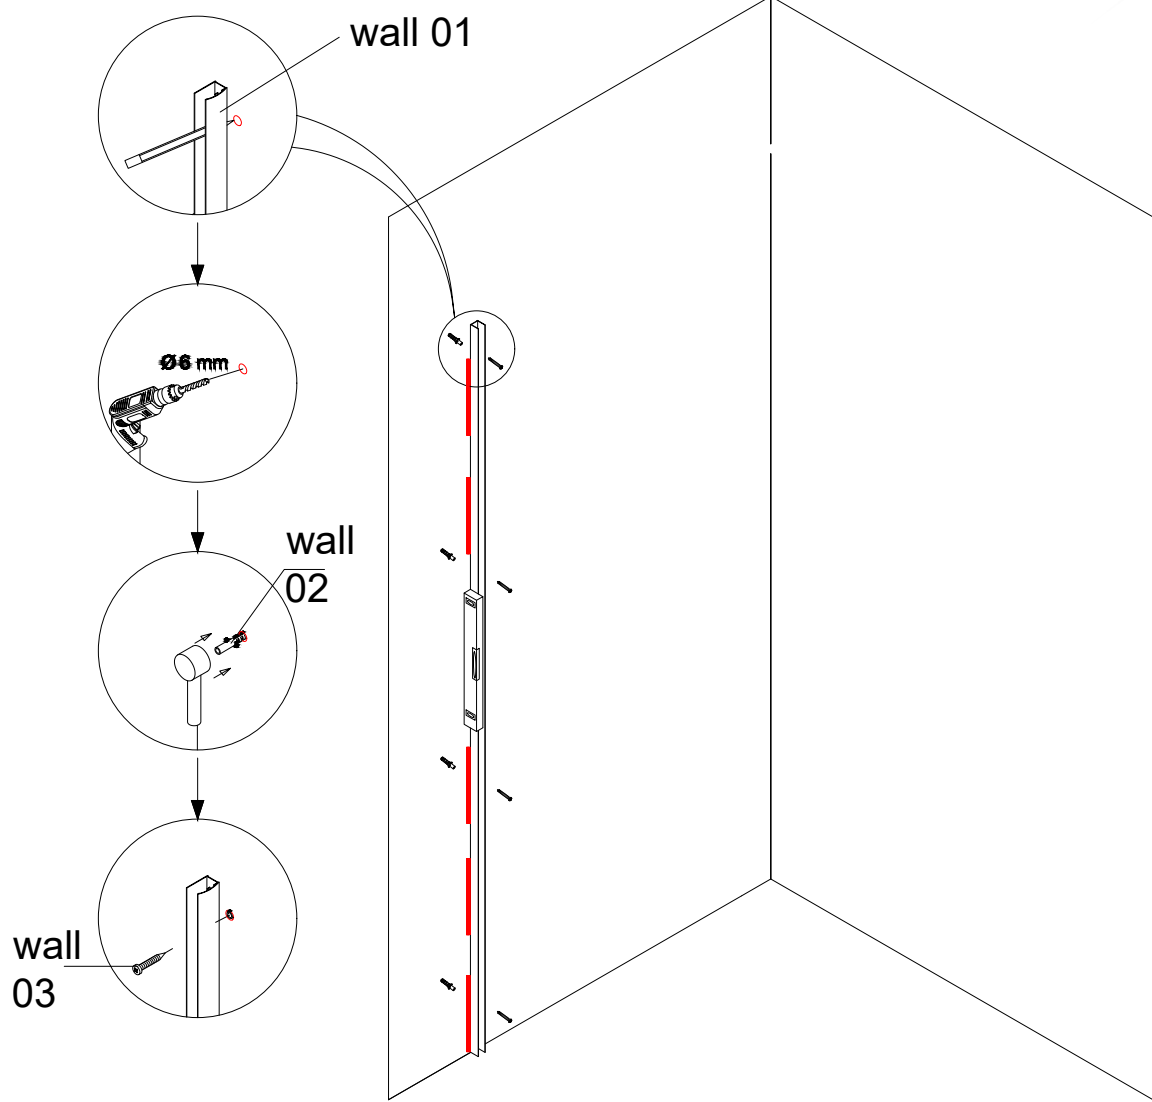

Door

Door

Install size

Eg:

800door+800wall

install size:1603-1619mm

wall
07

wall
11

wall
12

Door
07

800wall+800door
 C=1600mm

door
04

NOOLI

LIVING WITH GRACE

Copyright ©2020 Borett Webbutik AB. Original content rights reserved. All product names, logos, and brands are property of their respective owners.