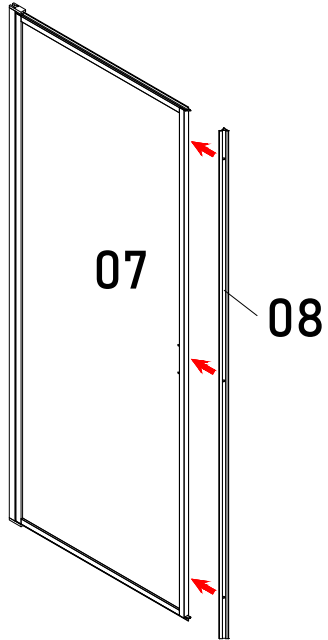

EN Saw
SV Såg
NO Sag
DK Sav
FI Saha

Wall

Wall

INSTALLATION ACCESSORIES LIST

Door

Door

INSTALLATION ACCESSORIES LIST

Door

Door

Door

Install size

Eg:

800door+800wall

install size:1603-1619mm

wall
07

wall
11