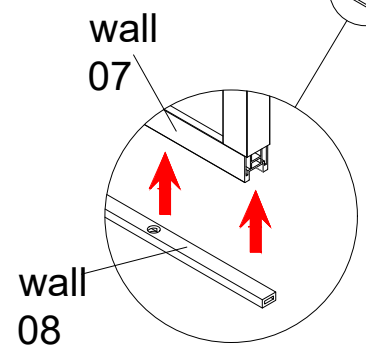

Door

Door

Install size

Eg:

800door+800wall

install size:1603-1619mm

wall
07

wall
11