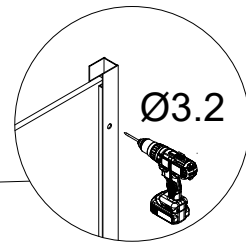

Door

Door

Install size

Eg:

800door+800wall

install size:1603-1619mm

wall
07

wall
11

wall
12

Door
07

800wall+800door
 C=1600mm

door
04

NOOLI

LIVING WITH GRACE

Copyright ©2020 Borett Webbutik AB. Original content rights reserved. All product names, logos, and brands are property of their respective owners.