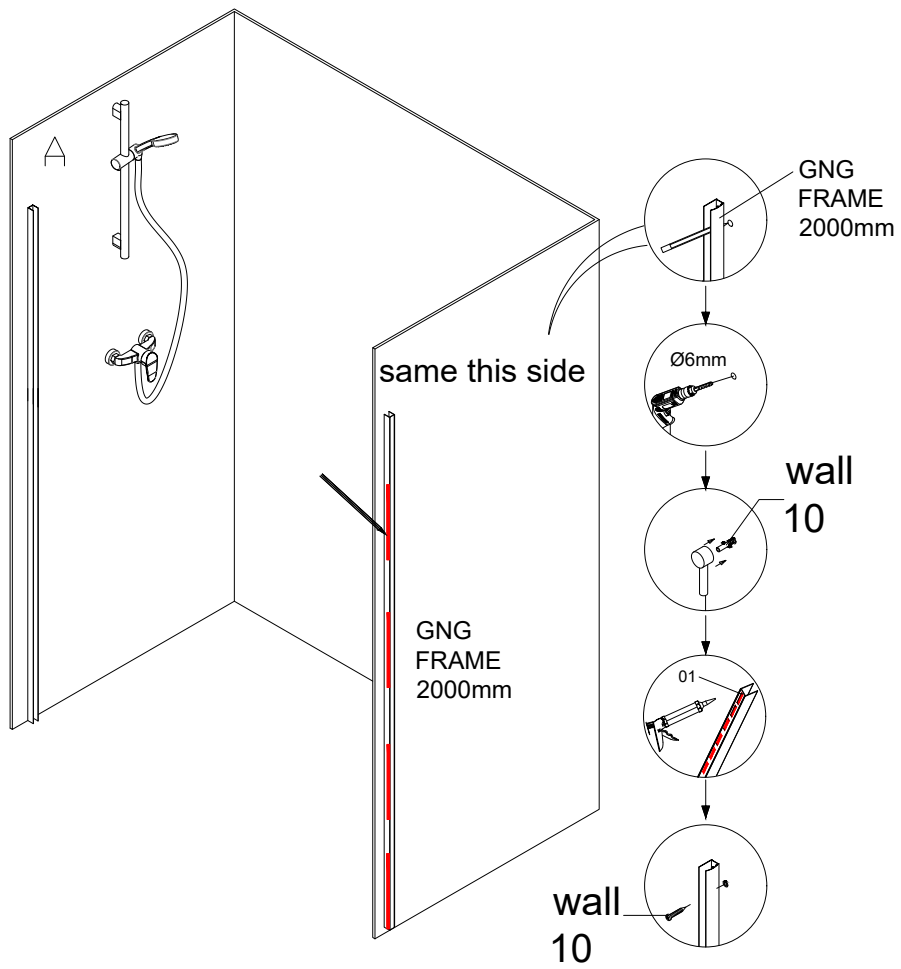

EN Saw
SV Såg
NO Sag
DK Sav
FI Saha

Wall

Wall

INSTALLATION ACCESSORIES LIST

Door

Door

INSTALLATION ACCESSORIES LIST

Door

Door

Door

Install size

Eg:

800door+800wall

install size:1603-1619mm

wall
07

wall
11