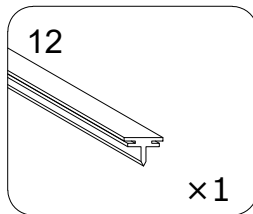

Door

INSTALLATION ACCESSORIES LIST