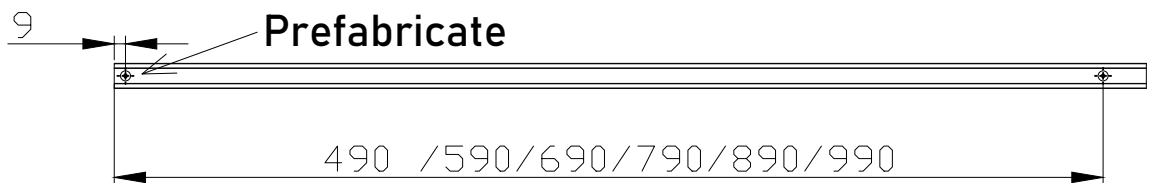

800wall+800door
C=1600mm