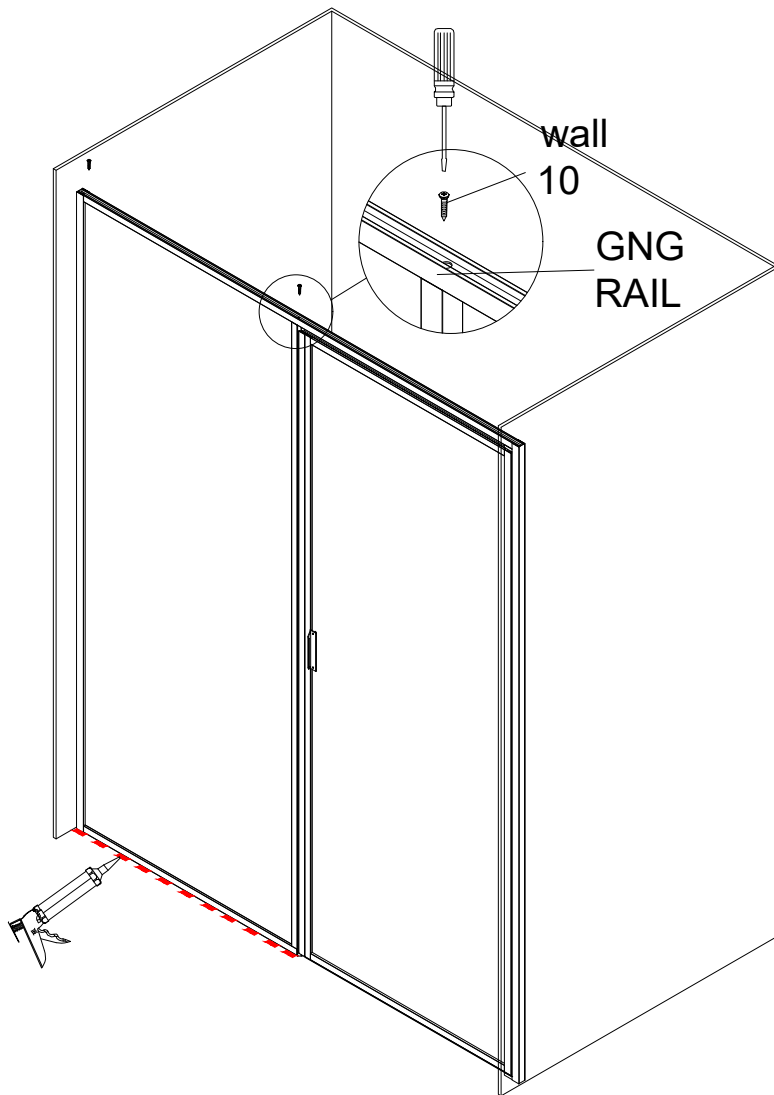

Door

Door

Install size

Eg:

800door+800wall

install size:1603-1619mm

wall
07

wall
11

wall
12

Door
07

800wall+800door
 C=1600mm

door
04

NOOLI

LIVING WITH GRACE

Copyright ©2020 Borett Webbutik AB. Original content rights reserved. All product names, logos, and brands are property of their respective owners.