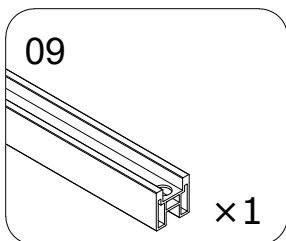

Wall

INSTALLATION ACCESSORIES LIST