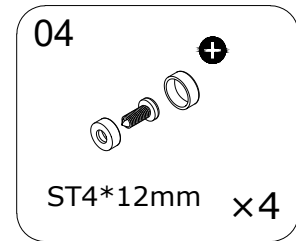

Wall

INSTALLATION ACCESSORIES LIST