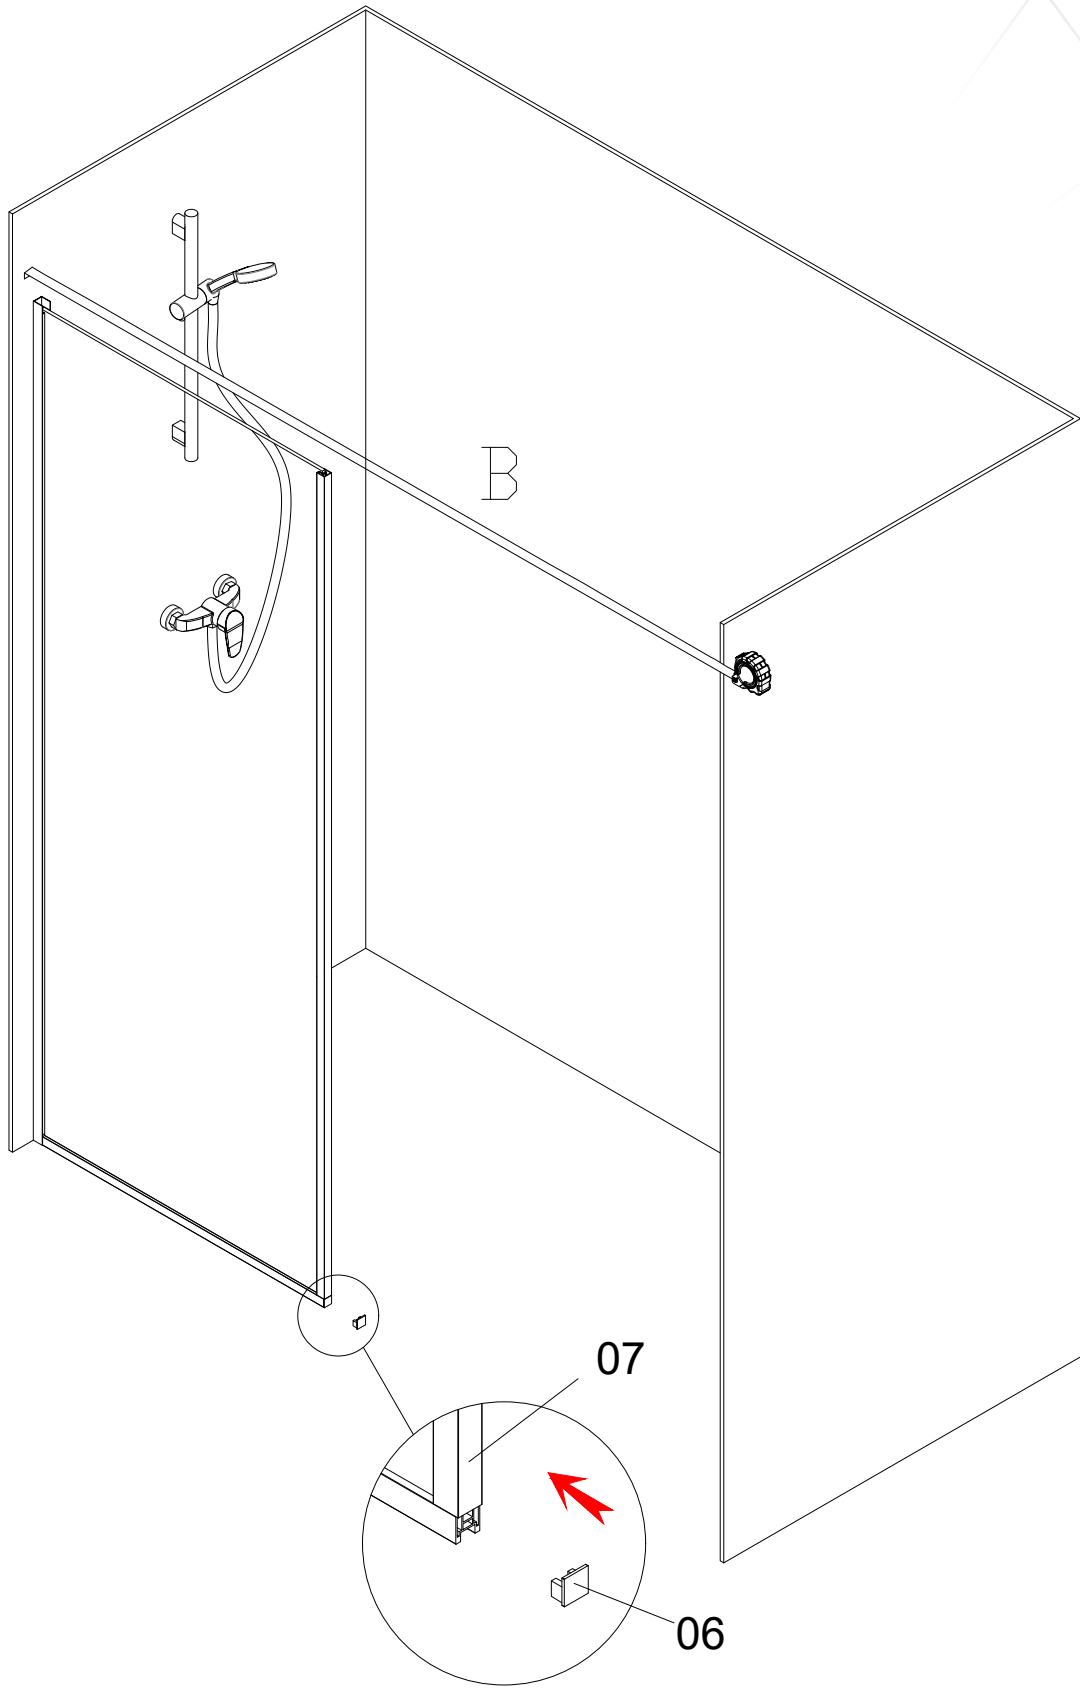

## INSTALLATION ACCESSORIES LIST

If you buy a fixed wall separately  
please ignore part 12 13  
NO 5 Need to buy separately  
BAT 020 GNG CBCB AL

06

A=70-110cm

01

$\text{Ø}6 \text{ mm}$

02

03

$$C = B - 30\text{mm}$$