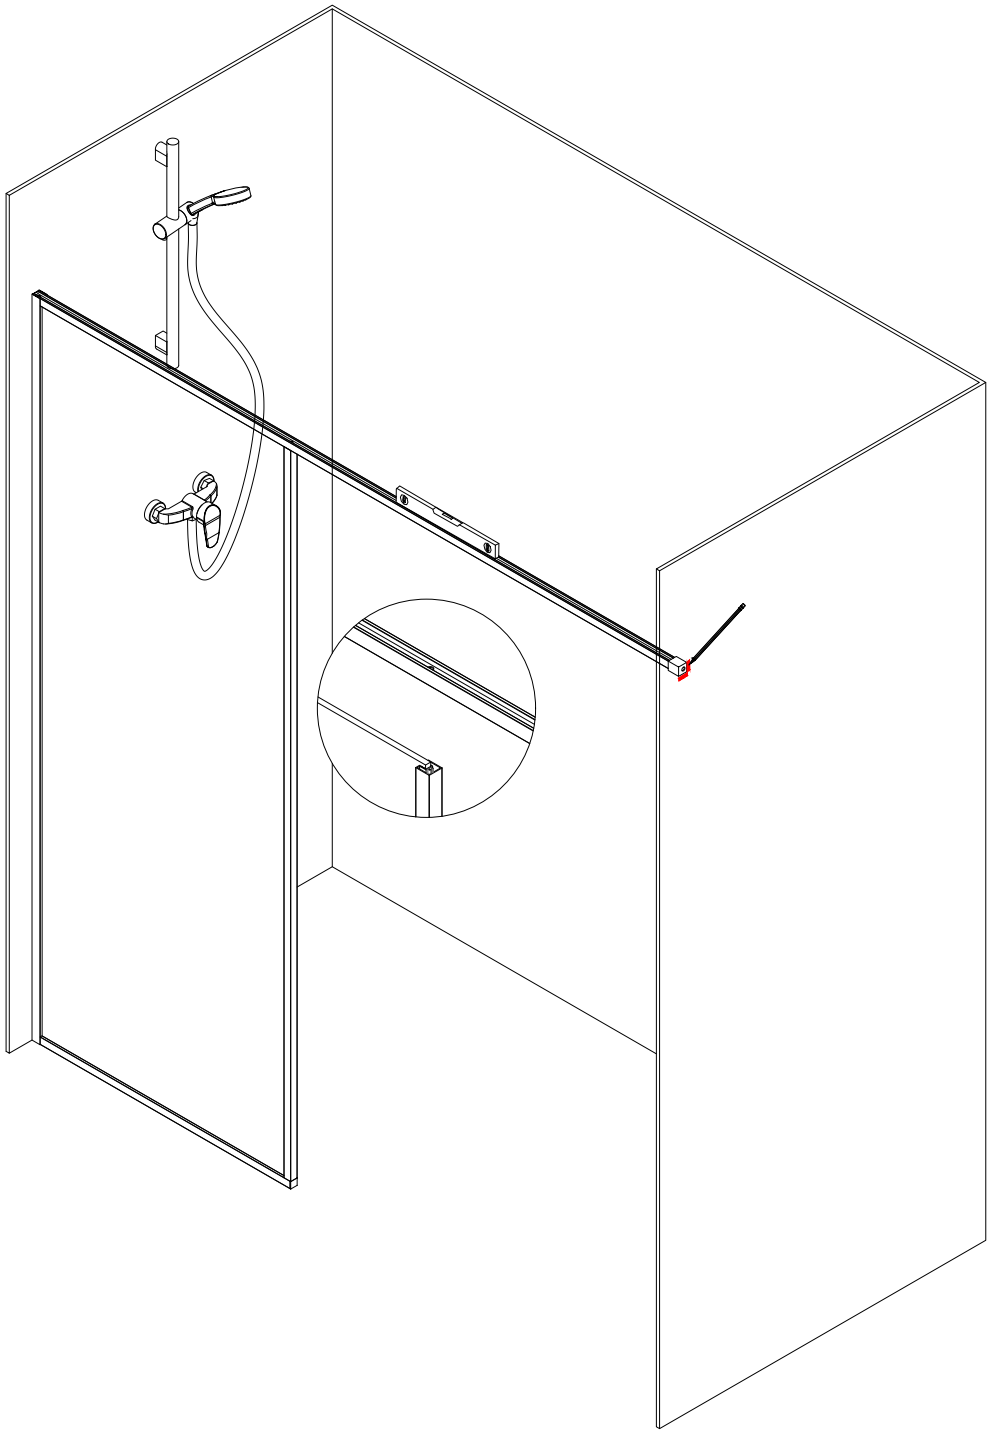

## INSTALLATION ACCESSORIES LIST

If you buy a fixed wall separately  
please ignore part 12 13  
NO 5 Need to buy separately  
BAT 020 GNG CBCB AL

06

A=70-110cm

01

$\text{Ø}6 \text{ mm}$

02

03

$$C = B - 30\text{mm}$$