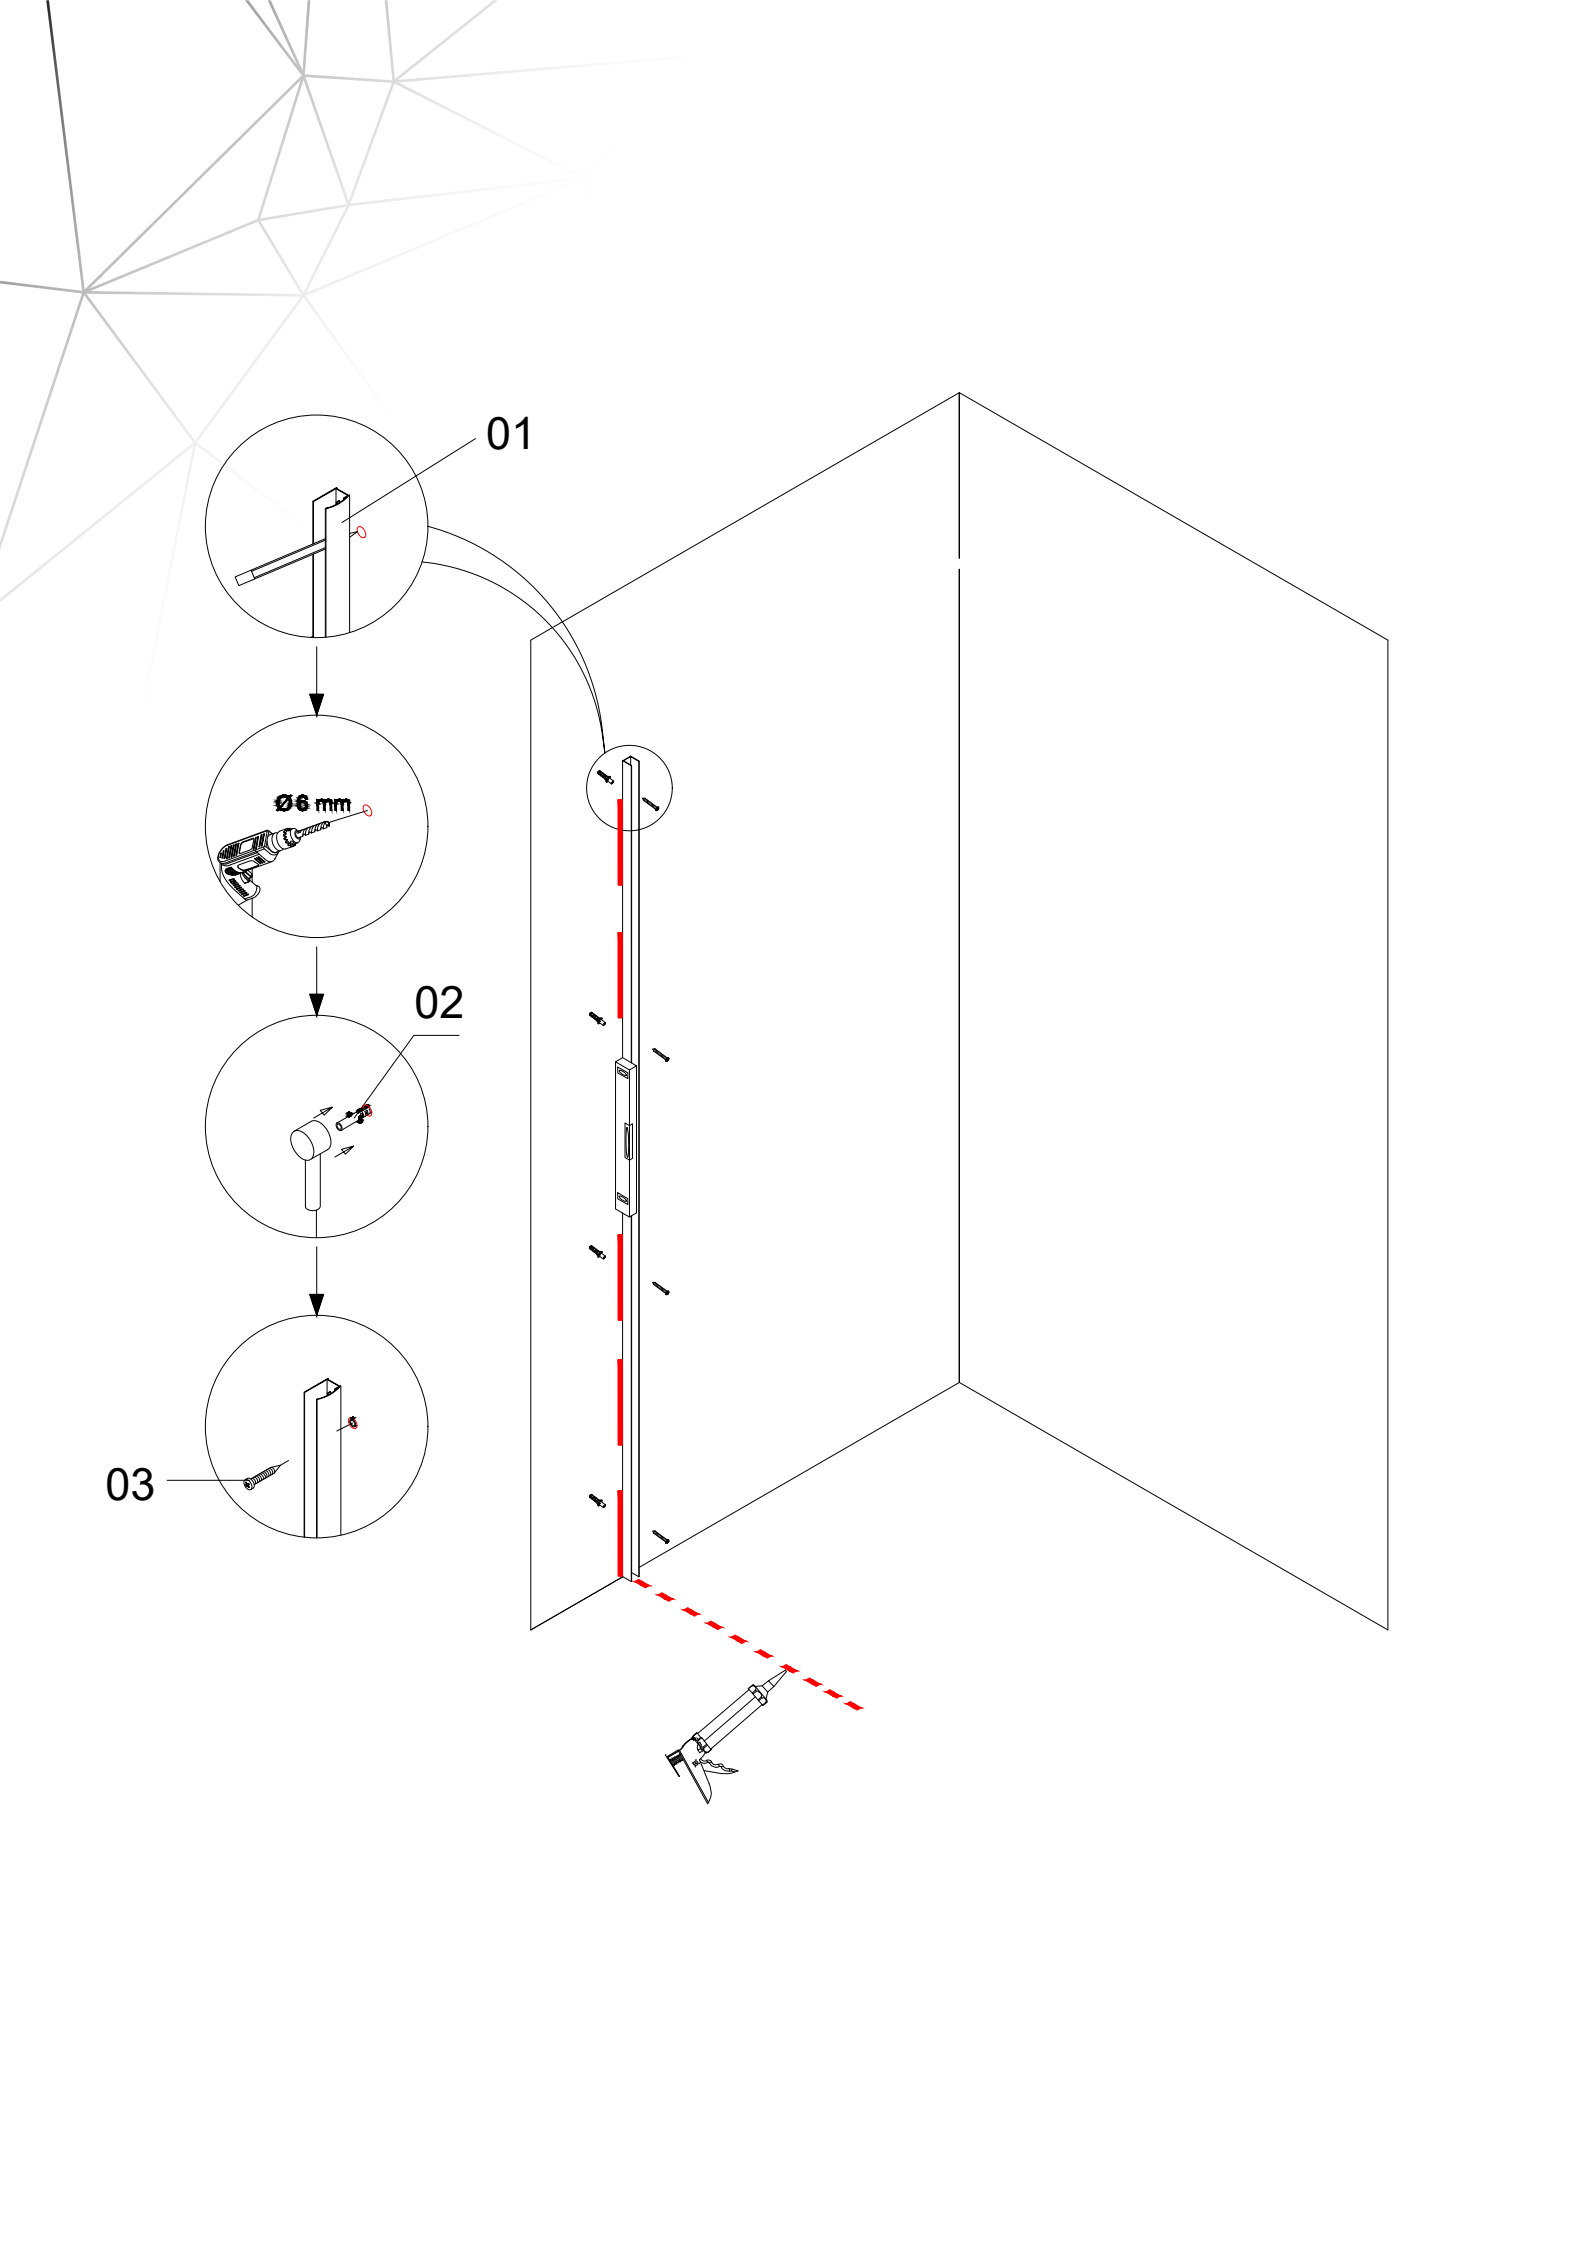

## INSTALLATION ACCESSORIES LIST

If you buy a fixed wall separately  
please ignore part 12 13  
NO 5 Need to buy separately  
BAT 020 GNG CBCB AL

06

A=70-110cm

01

$\text{Ø}6 \text{ mm}$

02

03

$$C = B - 30\text{mm}$$