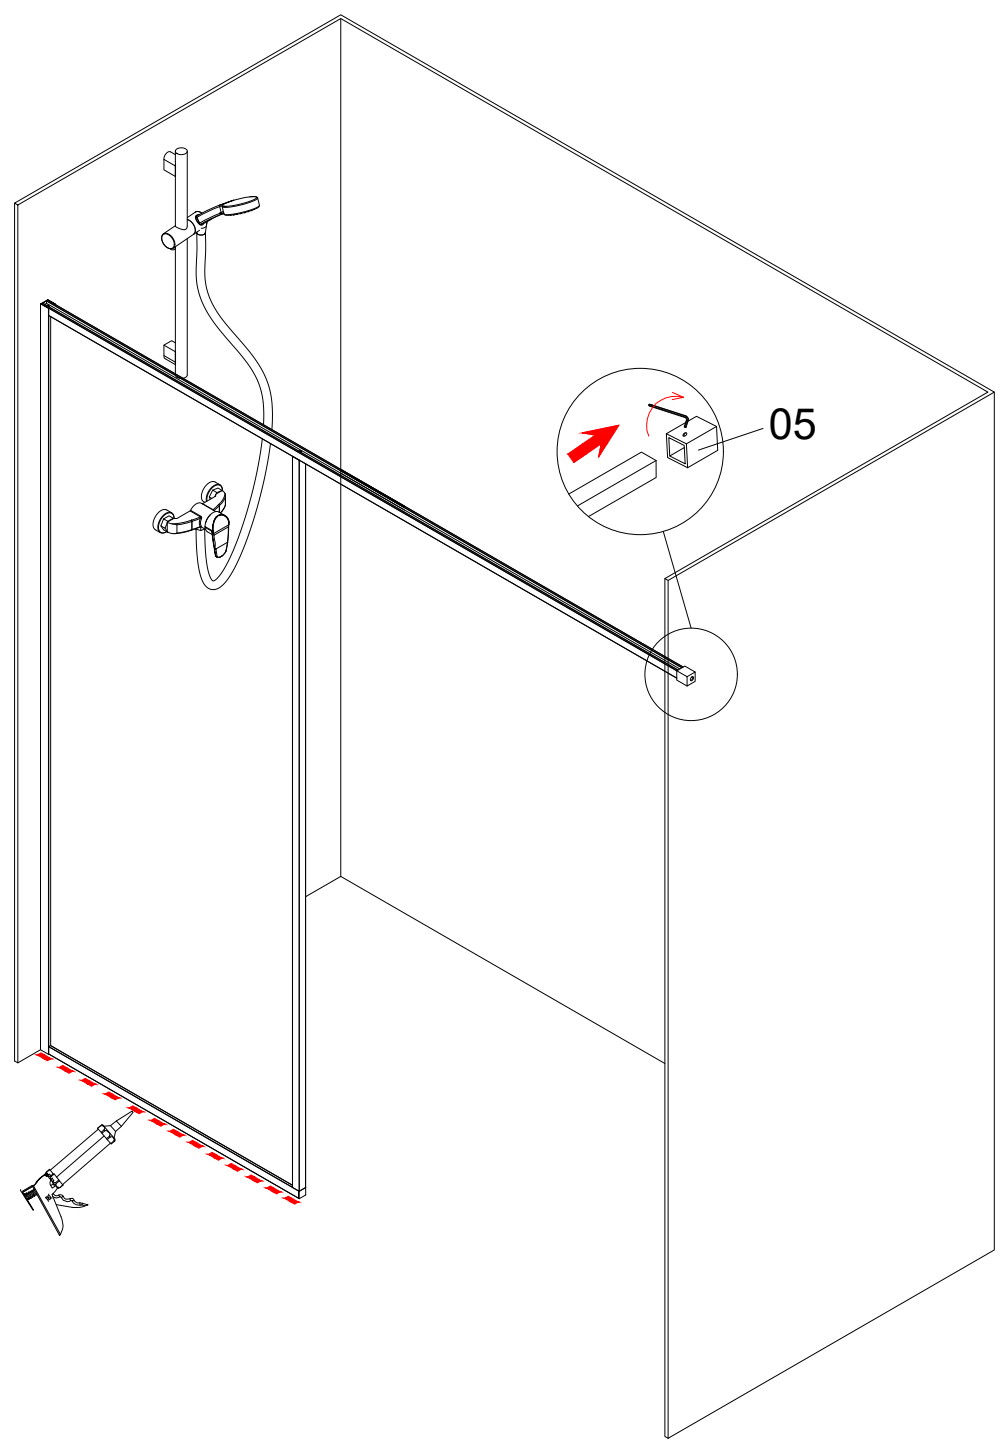

## INSTALLATION ACCESSORIES LIST

If you buy a fixed wall separately  
please ignore part 12 13  
NO 5 Need to buy separately  
BAT 020 GNG CBCB AL

06

A=70-110cm

01

$\text{Ø}6 \text{ mm}$

02

03

$$C = B - 30\text{mm}$$