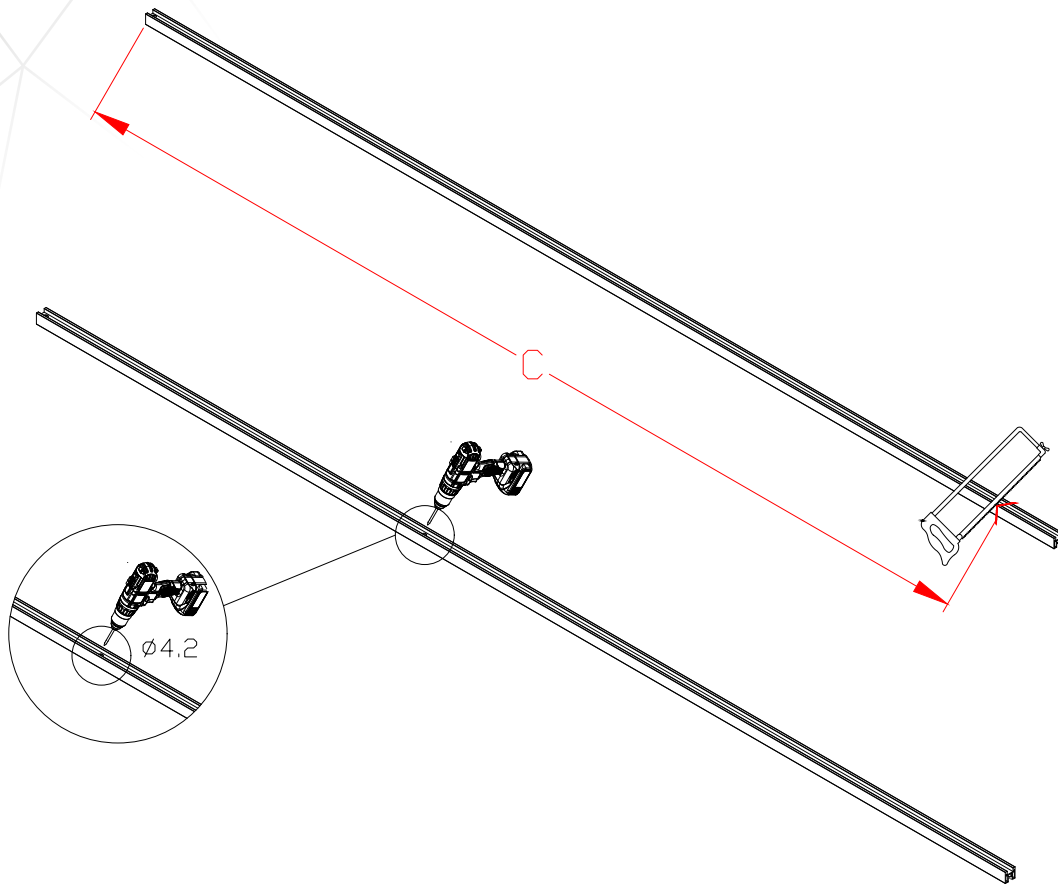

## INSTALLATION ACCESSORIES LIST

If you buy a fixed wall separately  
please ignore part 12 13  
NO 5 Need to buy separately  
BAT 020 GNG CBCB AL

06

A=70-110cm

01

$\text{Ø}6 \text{ mm}$

02

03

$$C = B - 30\text{mm}$$