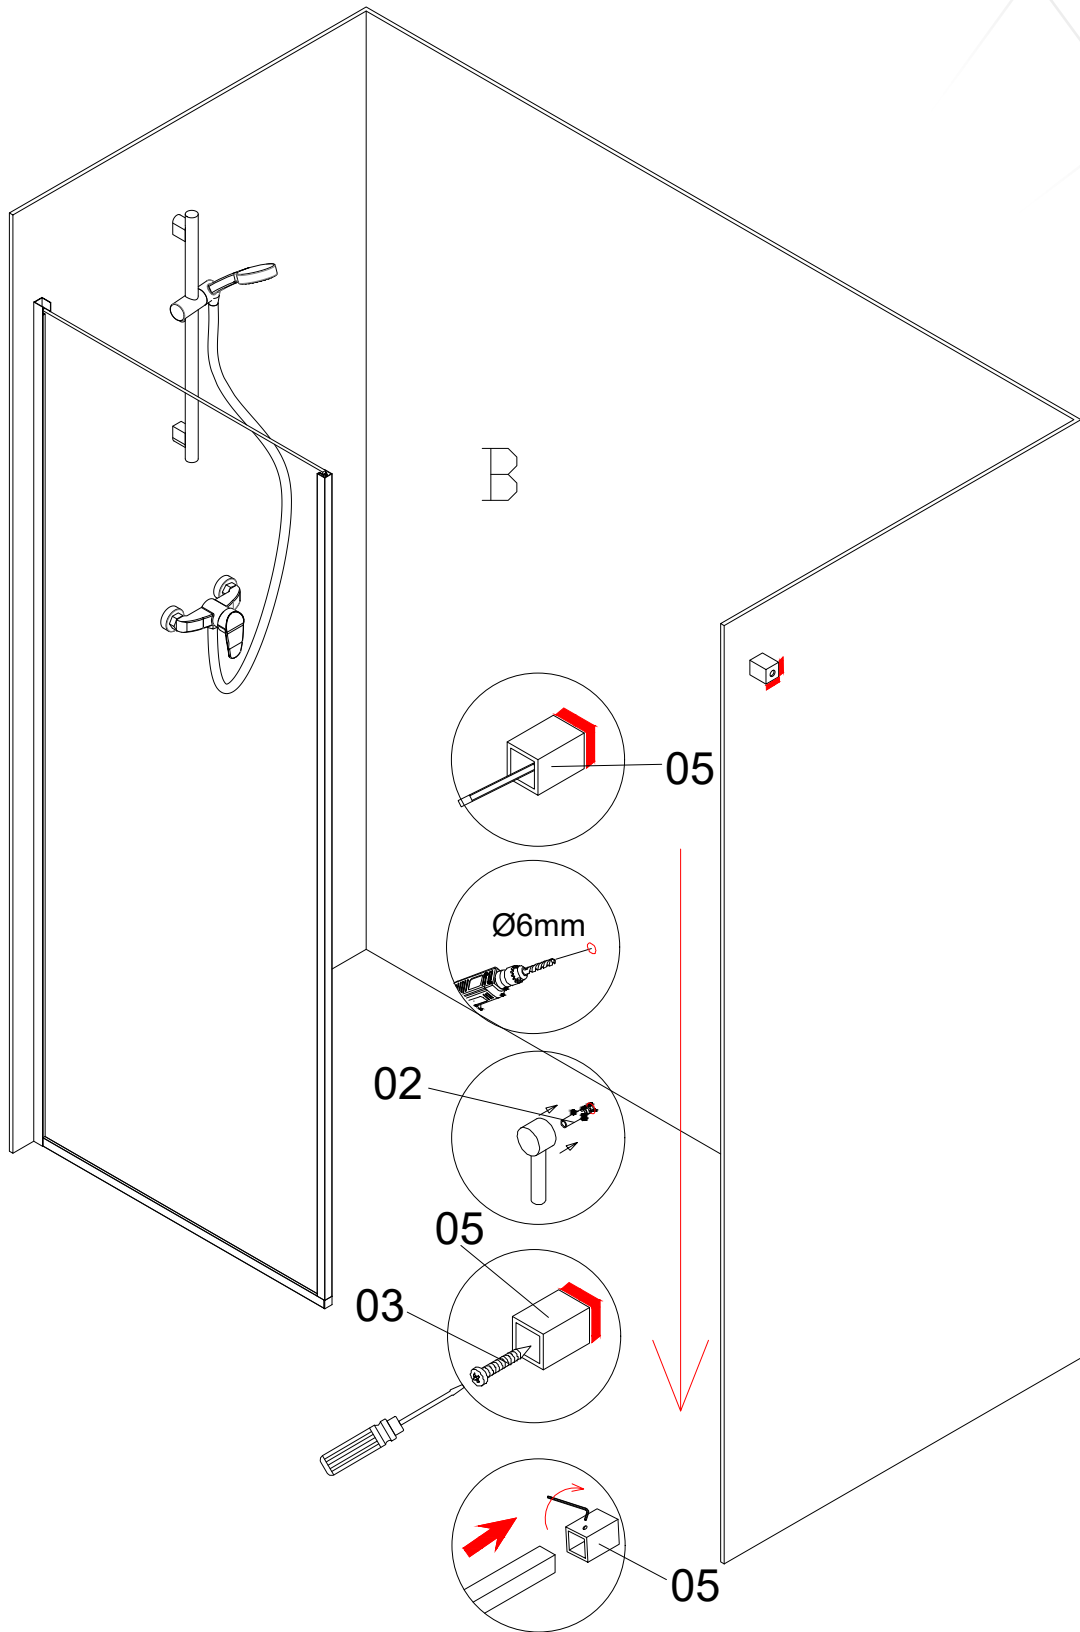

## INSTALLATION ACCESSORIES LIST

If you buy a fixed wall separately  
please ignore part 12 13  
NO 5 Need to buy separately  
BAT 020 GNG CBCB AL

06

A=70-110cm

01

$\text{Ø}6 \text{ mm}$

02

03

$$C = B - 30\text{mm}$$