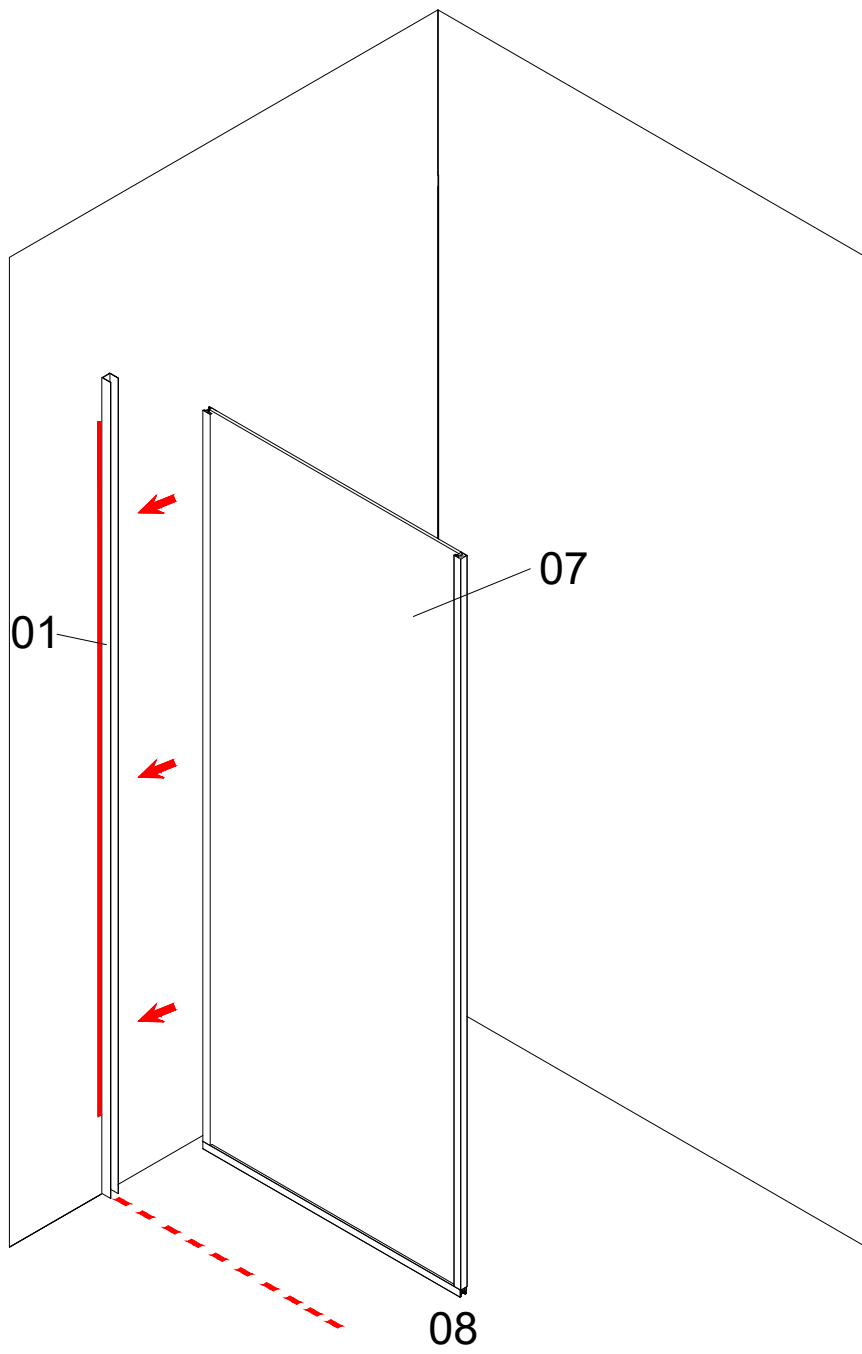

## INSTALLATION ACCESSORIES LIST

If you buy a fixed wall separately  
please ignore part 12 13  
NO 5 Need to buy separately  
BAT 020 GNG CBCB AL

06

A=70-110cm

01

$\text{Ø}6 \text{ mm}$

02

03

$$C = B - 30\text{mm}$$