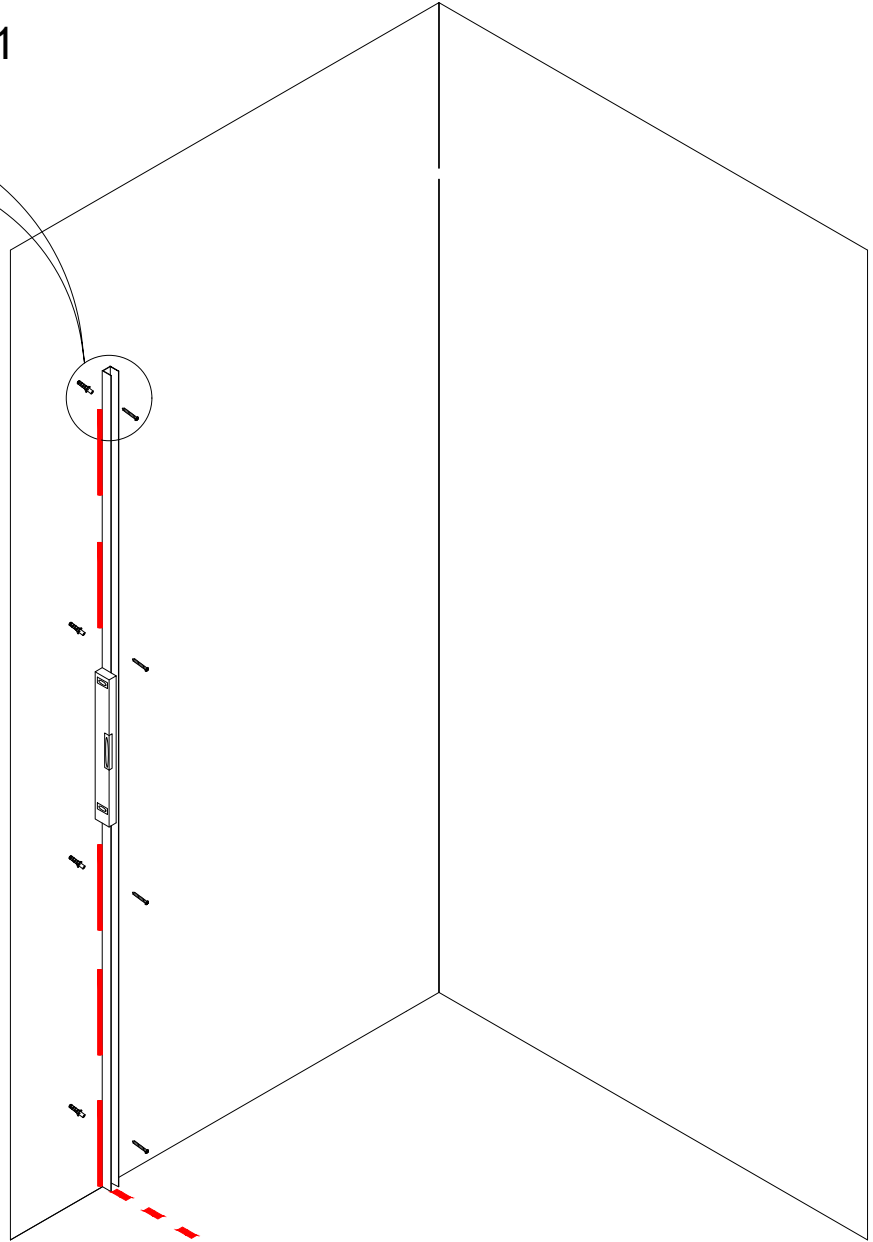

A=70-110cm

01

Ø6 mm

02

03

08

NOOLI

LIVING WITH GRACE