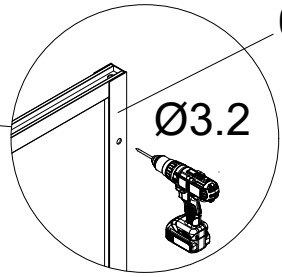

A=70-110cm

01

Ø6 mm

02

03

08

NOOLI

LIVING WITH GRACE