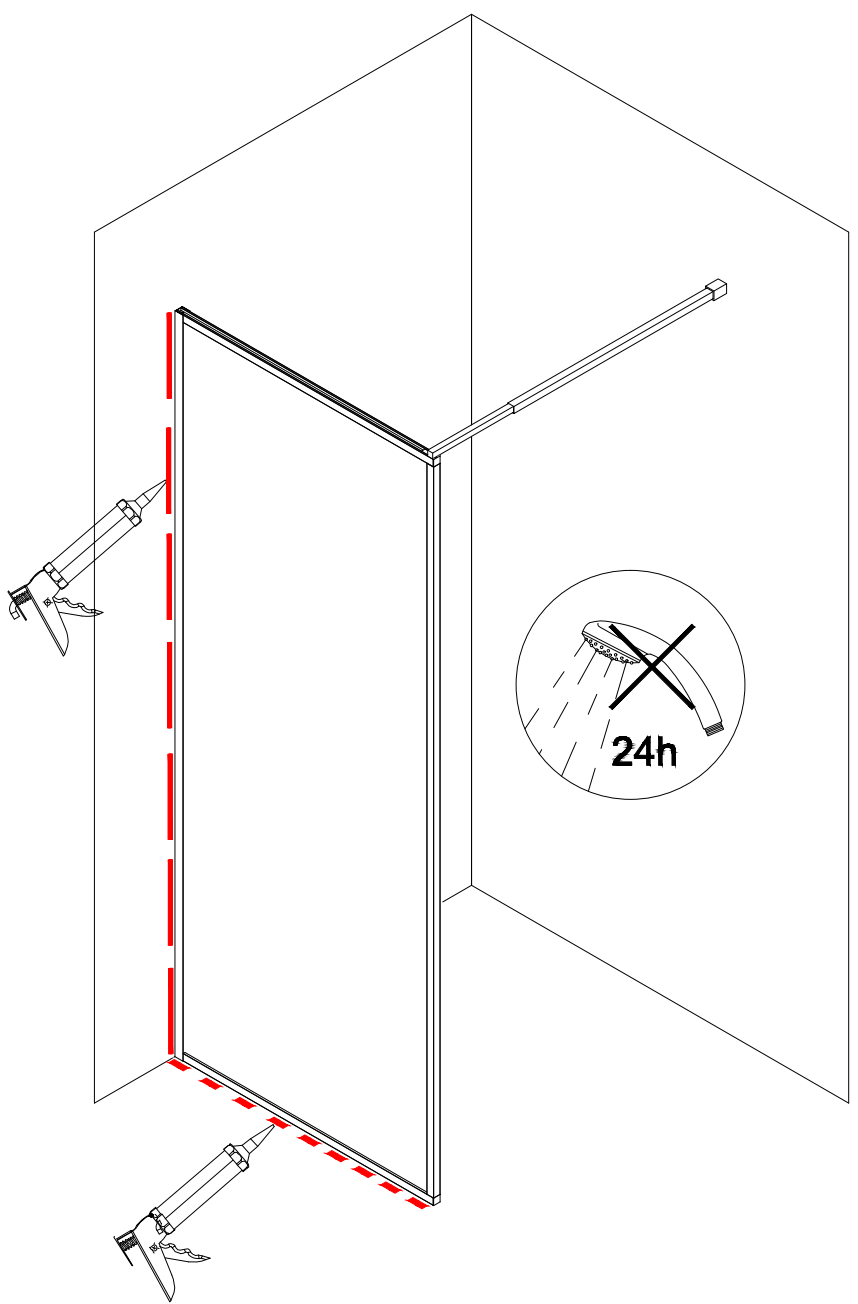

A=70-110cm

01

Ø6 mm

02

03

08

NOOLI

LIVING WITH GRACE