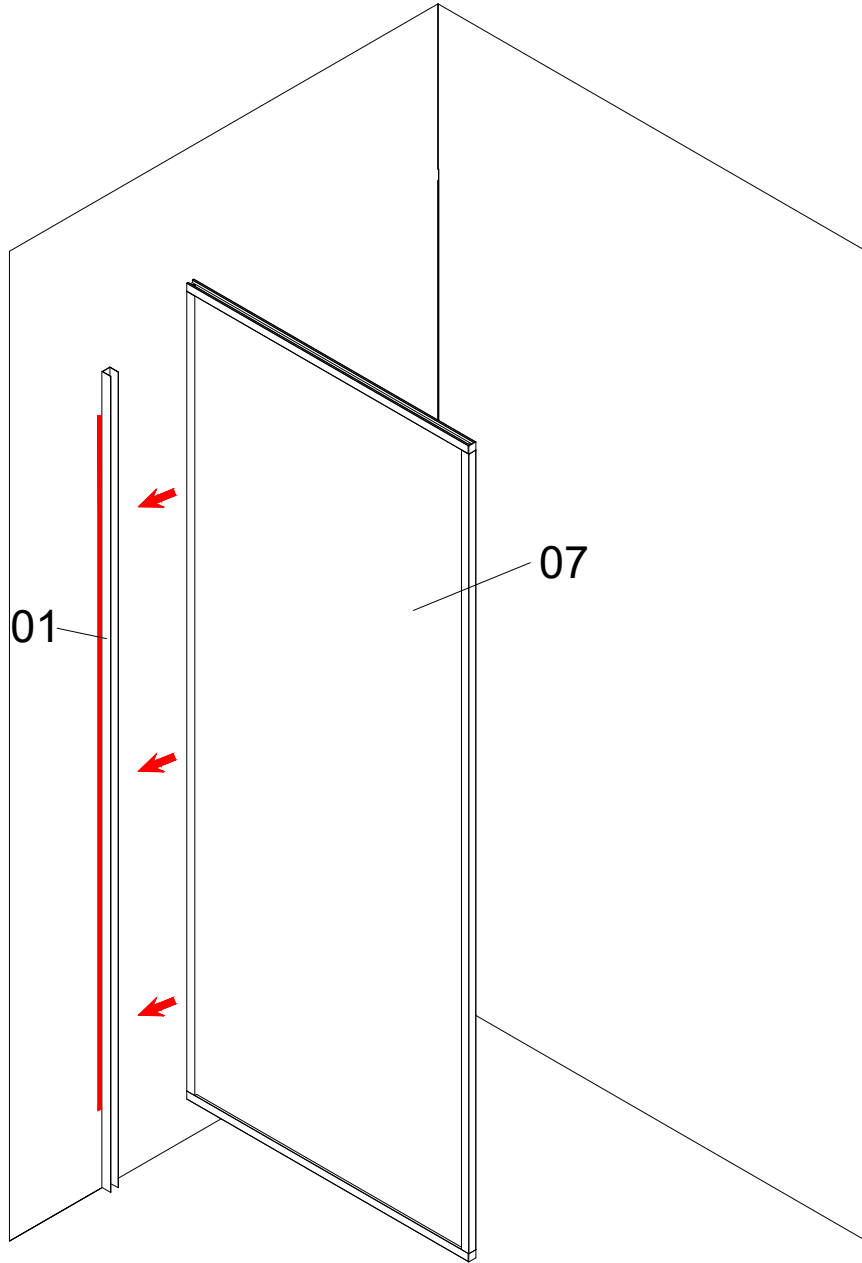

A=70-110cm

01

Ø6 mm

02

03

08

NOOLI

LIVING WITH GRACE