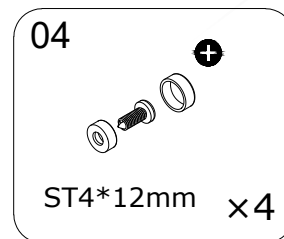

INSTALLATION ACCESSORIES LIST

If you buy a fixed wall separately
please ignore part 11 12
BAT 010 GNG CBCB AL
need to buy separately