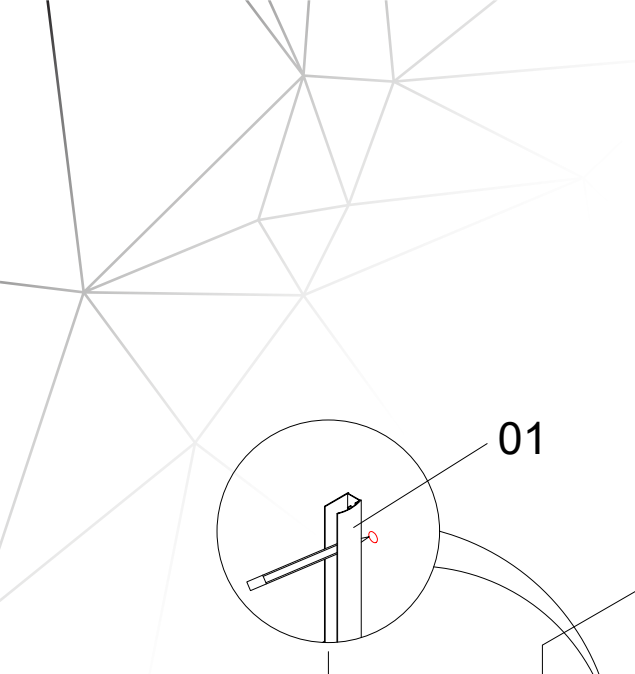

A=70-110cm

01

Ø6 mm

02

03

08

NOOLI

LIVING WITH GRACE