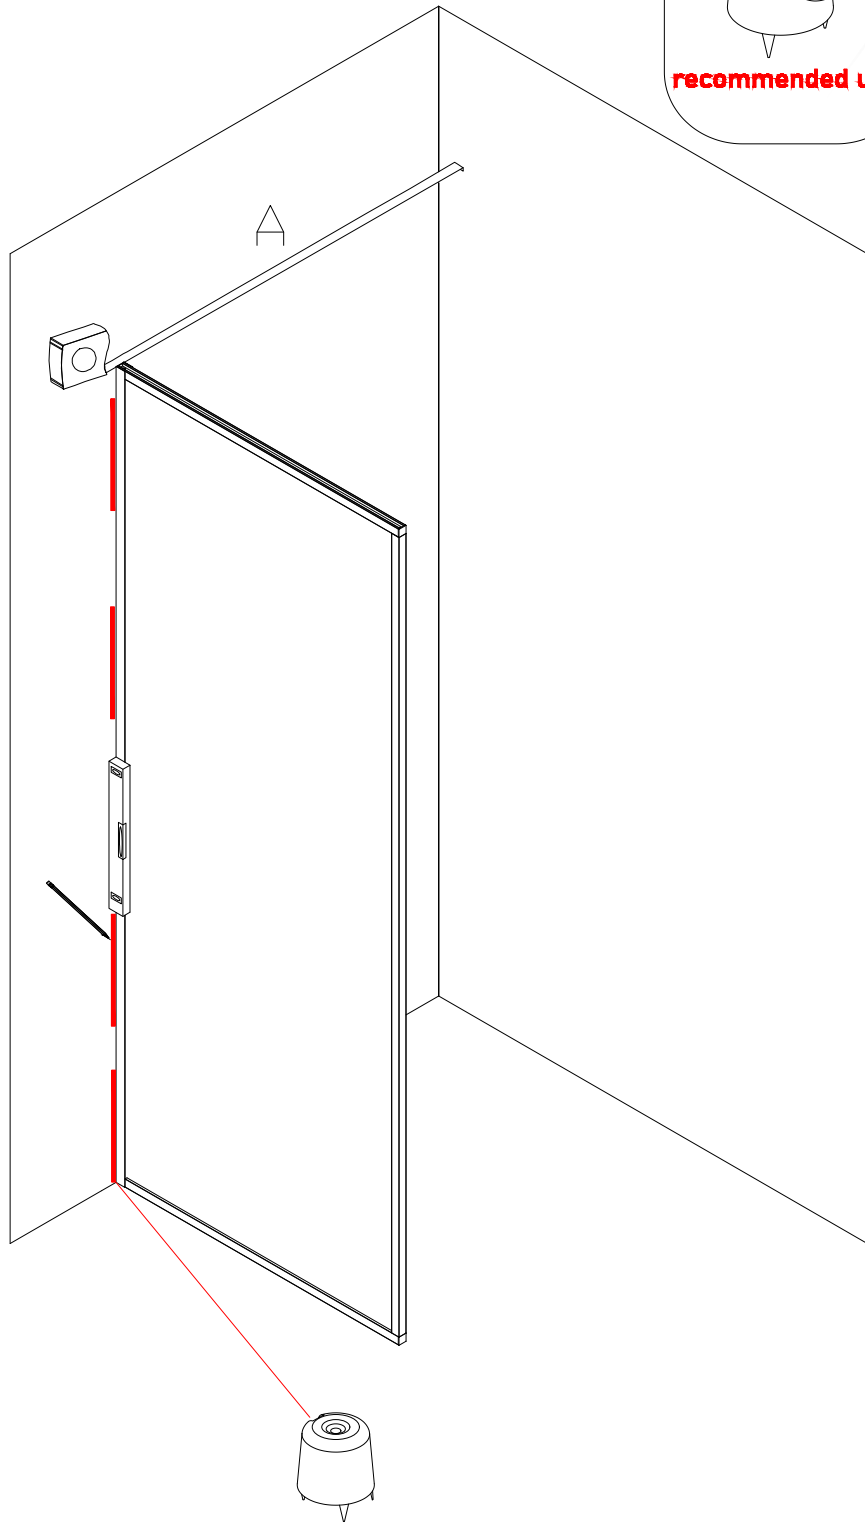

A=70-110cm

01

Ø6 mm

02

03

08

NOOLI

LIVING WITH GRACE