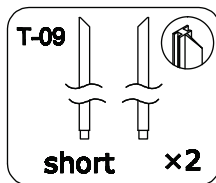

INDUSTRI C1