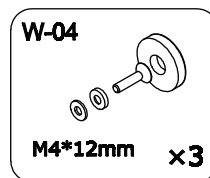

INDUSTRI PN