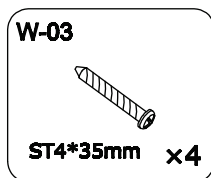

INDUSTRI PN