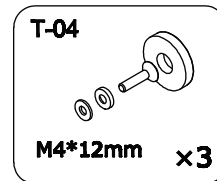

INDUSTRI C1