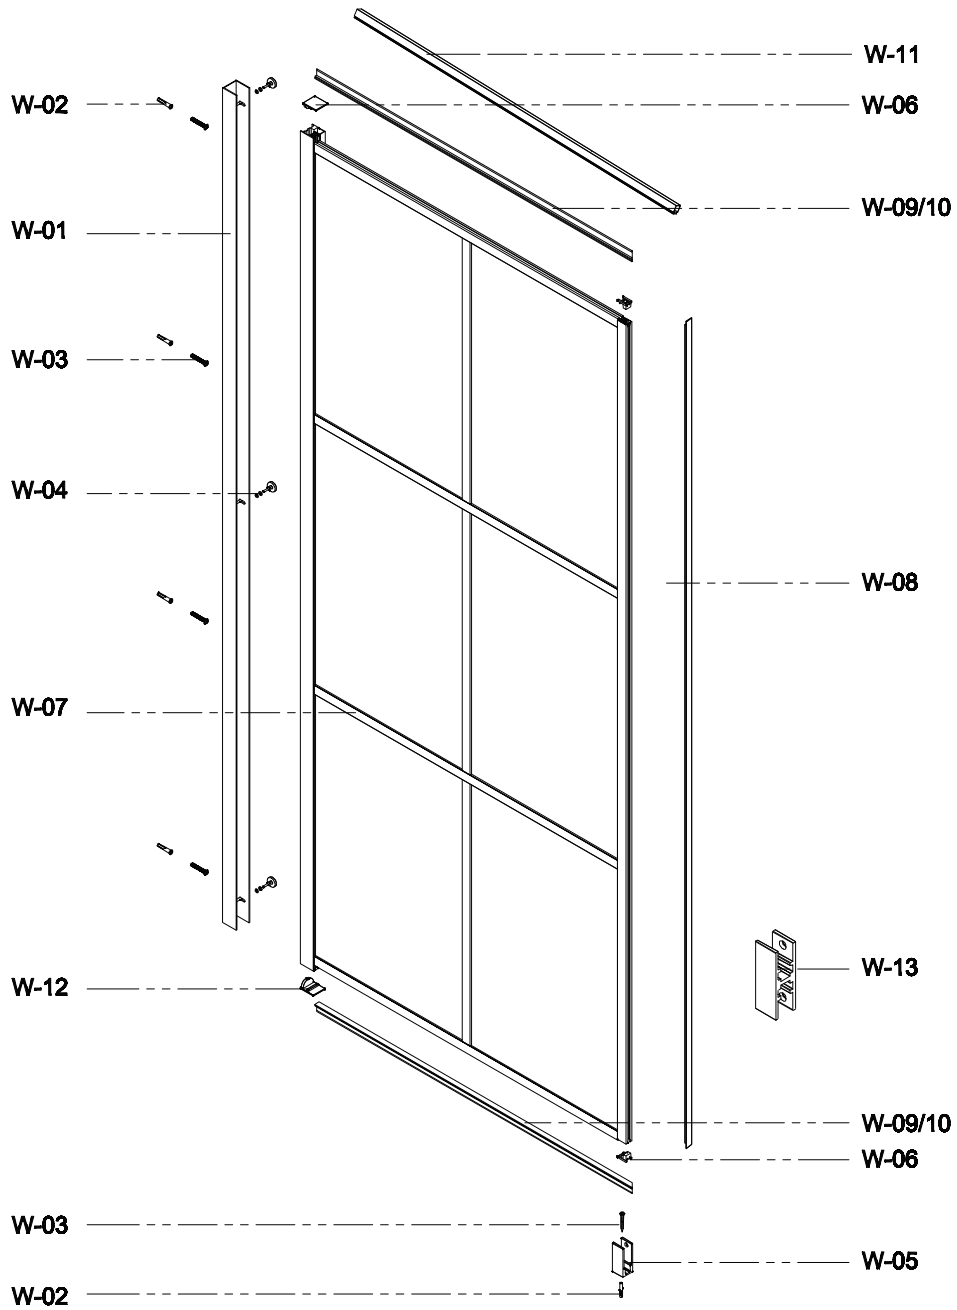

INDUSTRI PN

Copyright ©2021 Borett Webbutik AB. Original content rights reserved. All product names, logos, and brands are property of their respective owners.

Information contained within this document was considered accurate at the time of publication, but may be subject to revision.