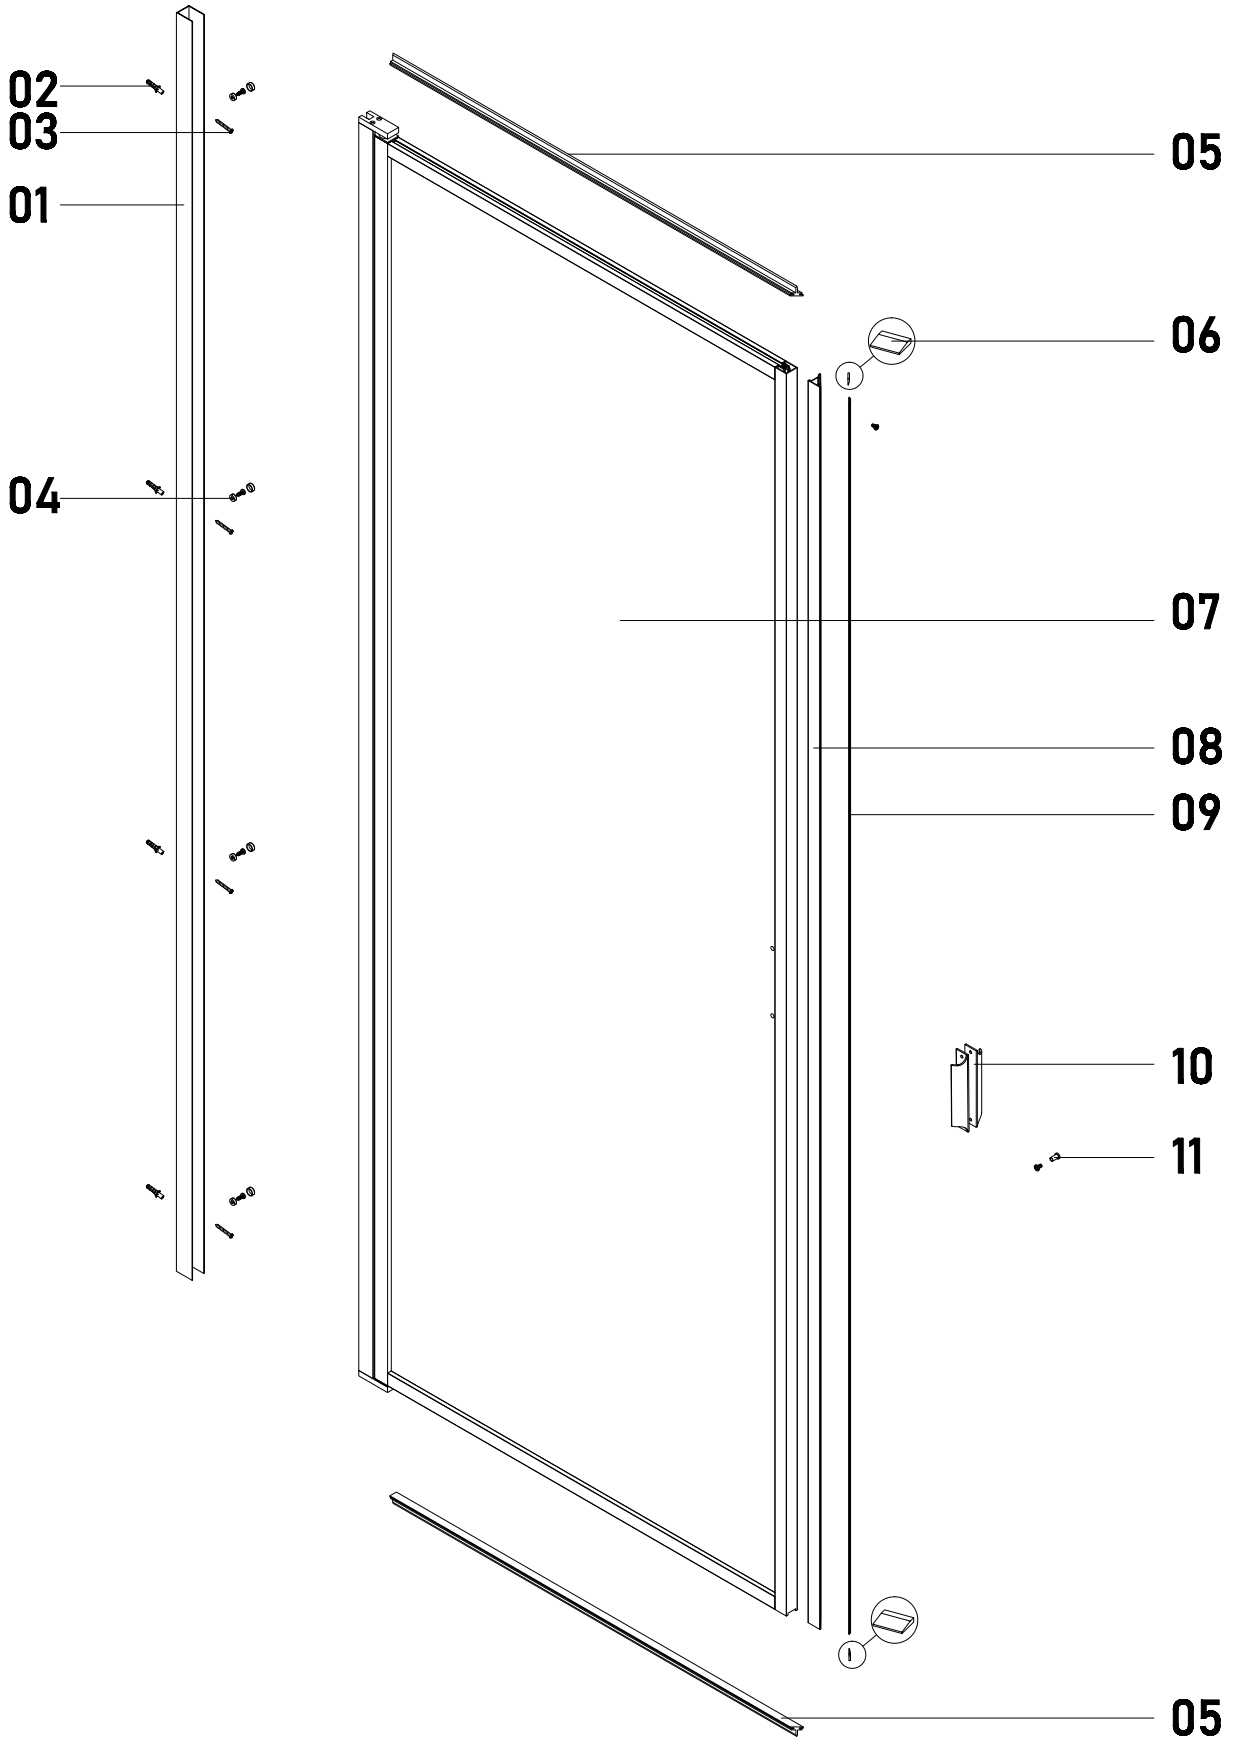

BAT S1G GTCB AL

Two doors

INSTALLATION ACCESSORIES LIST

SIZE A

500 Door= 500mm-510mm

600 Door= 600mm-610mm

700 Door= 700mm-710mm

800 Door= 800mm-810mm

900 Door= 900mm-910mm

1000 Door= 1000mm-1010mm

A=size page