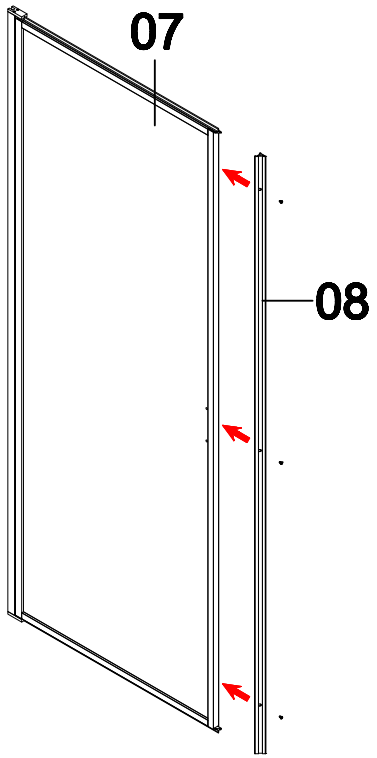

BAT S1G GTCB AL

Two doors

INSTALLATION ACCESSORIES LIST

SIZE A

500 Door= 500mm-510mm

600 Door= 600mm-610mm

700 Door= 700mm-710mm

800 Door= 800mm-810mm

900 Door= 900mm-910mm

1000 Door= 1000mm-1010mm

A=size page