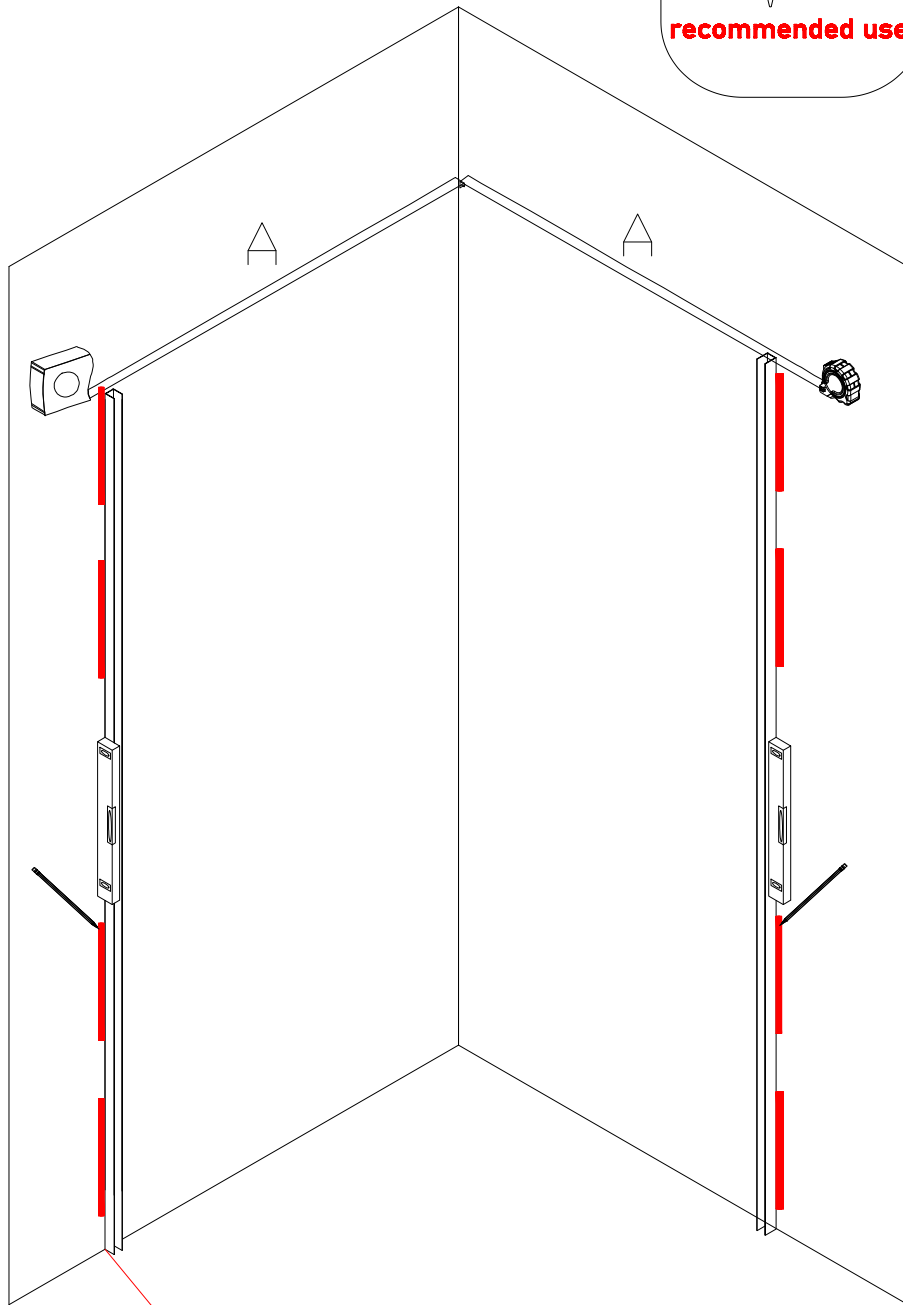

BAT S1G GTCB AL

Two doors

INSTALLATION ACCESSORIES LIST

SIZE A

500 Door= 500mm-510mm

600 Door= 600mm-610mm

700 Door= 700mm-710mm

800 Door= 800mm-810mm

900 Door= 900mm-910mm

1000 Door= 1000mm-1010mm

A=size page