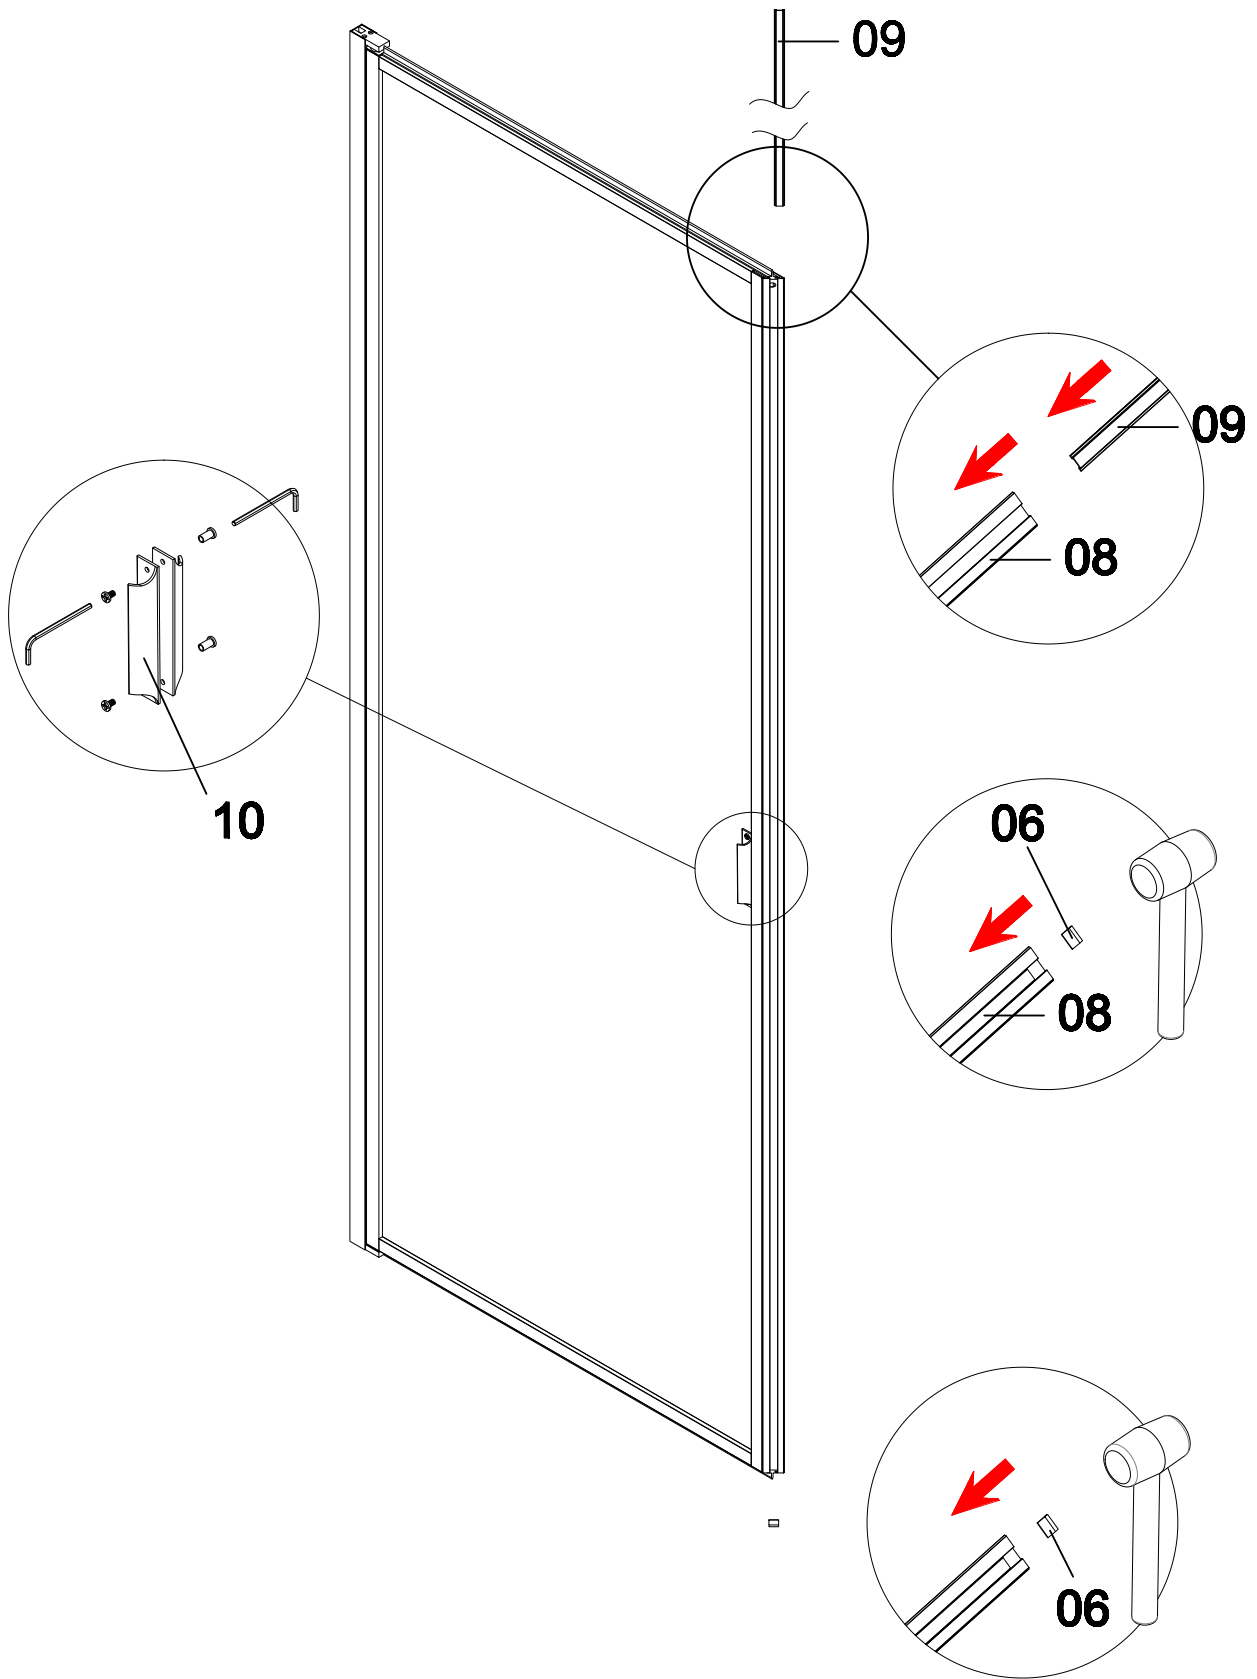

BAT S1G GTCB AL

Two doors

INSTALLATION ACCESSORIES LIST

SIZE A

500 Door= 500mm-510mm

600 Door= 600mm-610mm

700 Door= 700mm-710mm

800 Door= 800mm-810mm

900 Door= 900mm-910mm

1000 Door= 1000mm-1010mm

A=size page