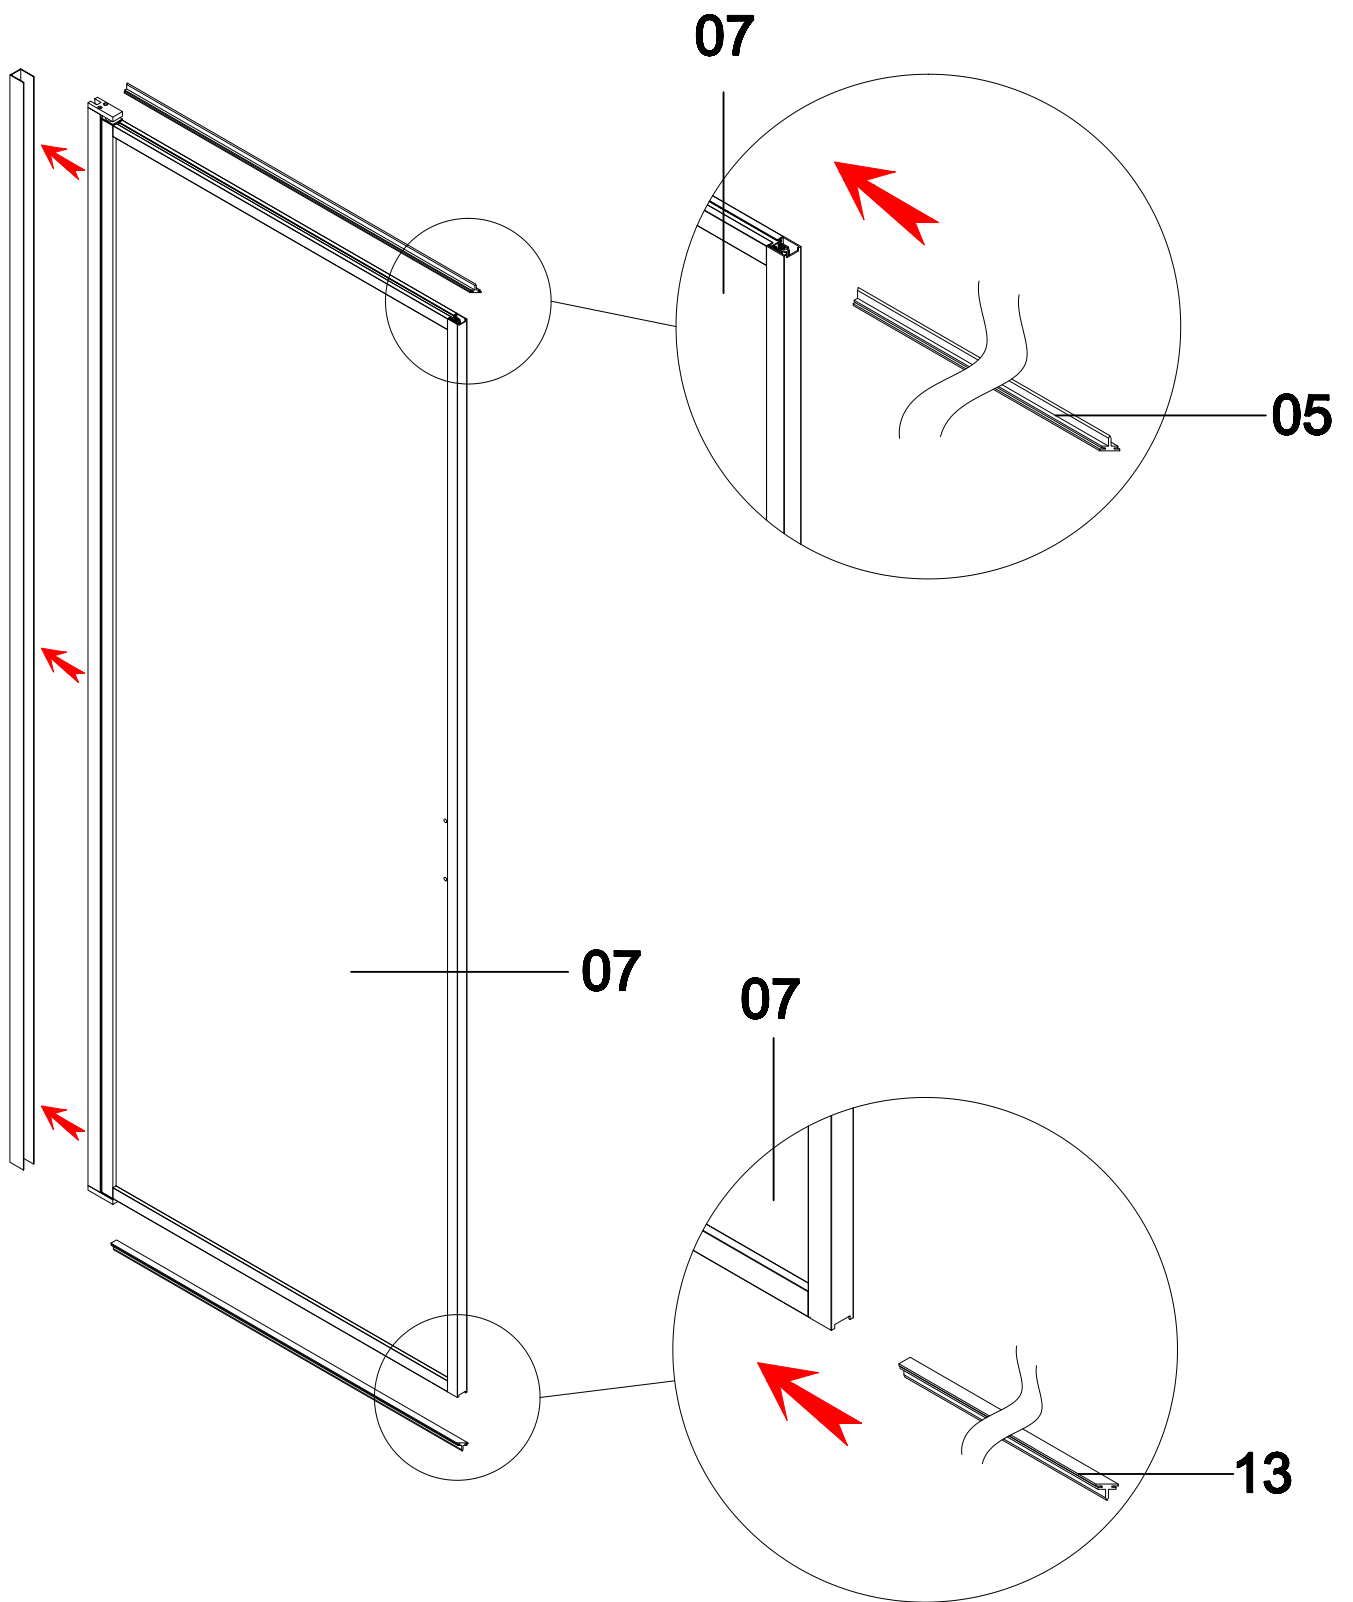

BAT S1G GTCB AL

Two doors

INSTALLATION ACCESSORIES LIST

SIZE A

500 Door= 500mm-510mm

600 Door= 600mm-610mm

700 Door= 700mm-710mm

800 Door= 800mm-810mm

900 Door= 900mm-910mm

1000 Door= 1000mm-1010mm

A=size page