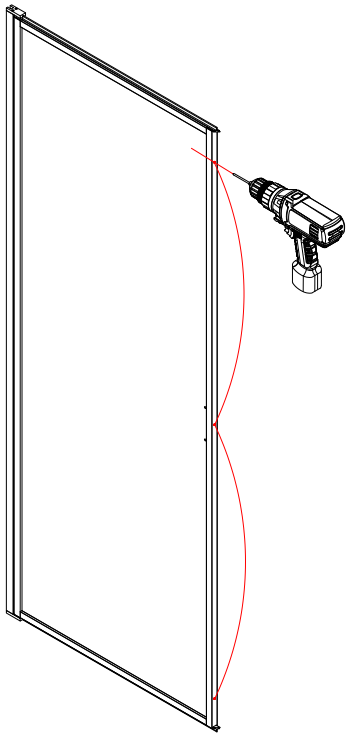

BAT S1G GTCB AL

Two doors

INSTALLATION ACCESSORIES LIST

SIZE A

500 Door= 500mm-510mm

600 Door= 600mm-610mm

700 Door= 700mm-710mm

800 Door= 800mm-810mm

900 Door= 900mm-910mm

1000 Door= 1000mm-1010mm

A=size page