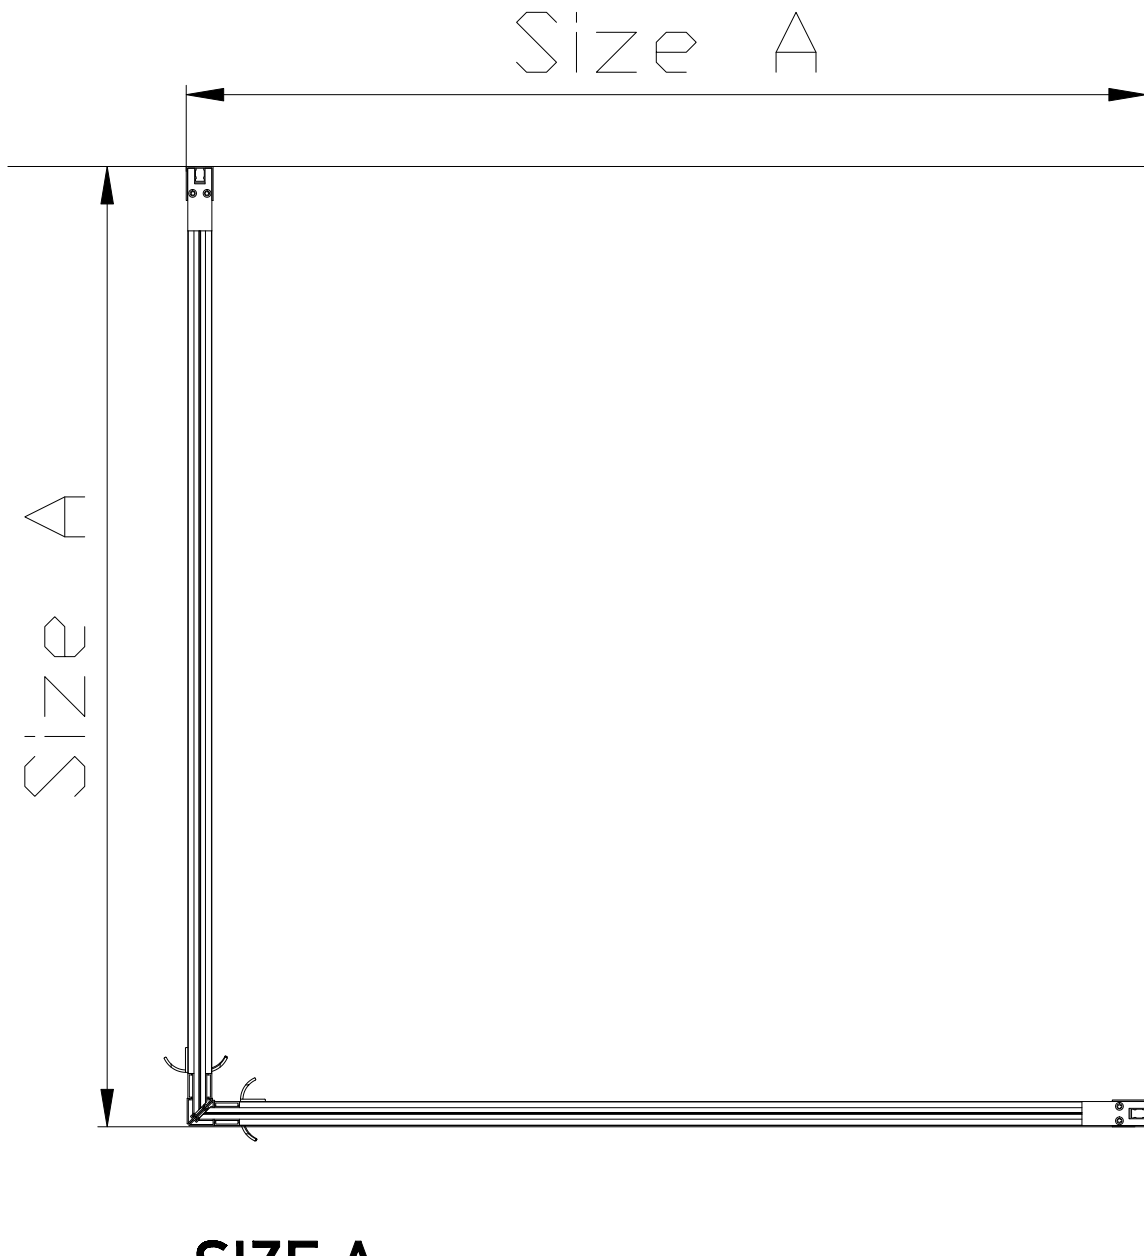

BAT S1G GTCB AL

Two doors

INSTALLATION ACCESSORIES LIST

SIZE A

500 Door= 500mm-510mm

600 Door= 600mm-610mm

700 Door= 700mm-710mm

800 Door= 800mm-810mm

900 Door= 900mm-910mm

1000 Door= 1000mm-1010mm

A=size page