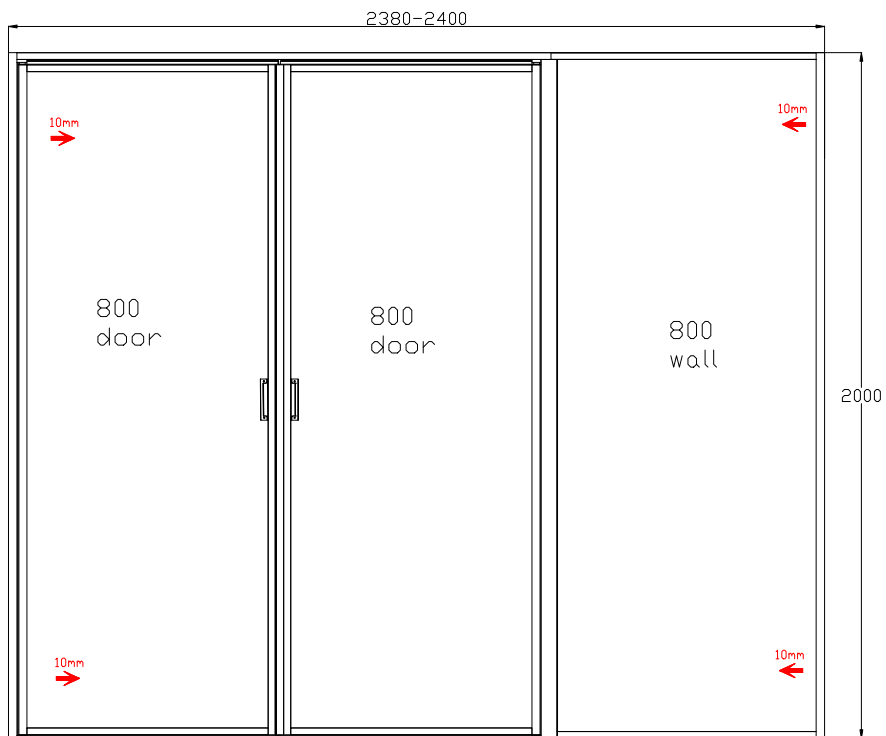

combination mode
wall+door+wall
wall+wall+door
installation size:
Product size addition+(4mm to 24mm)

combination mode
door+wall
wall+door
installation size:
Product size addition+(4mm to 24mm)

combination mode
door+door+wall
wall+door+door
installation size:
Product size addition-(0mm to 20mm)

**combination mode
door+door
installation size:
Product size addition-(0mm to 20mm)**