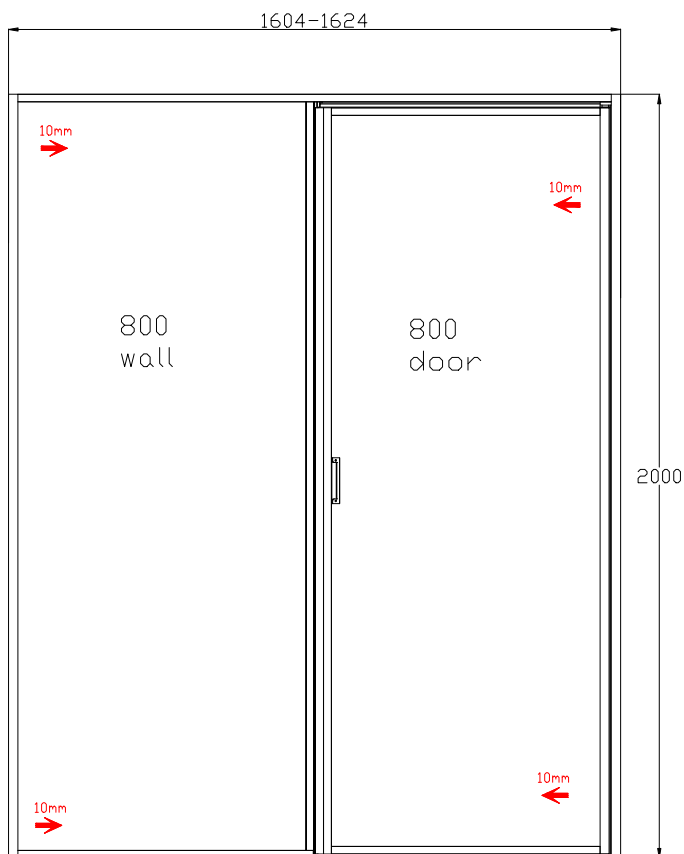

combination mode
wall+door+wall
wall+wall+door
installation size:
Product size addition+(4mm to 24mm)

combination mode
door+wall
wall+door
installation size:
Product size addition+(4mm to 24mm)

combination mode
door+door+wall
wall+door+door
installation size:
Product size addition-(0mm to 20mm)

**combination mode
door+door
installation size:
Product size addition-(0mm to 20mm)**