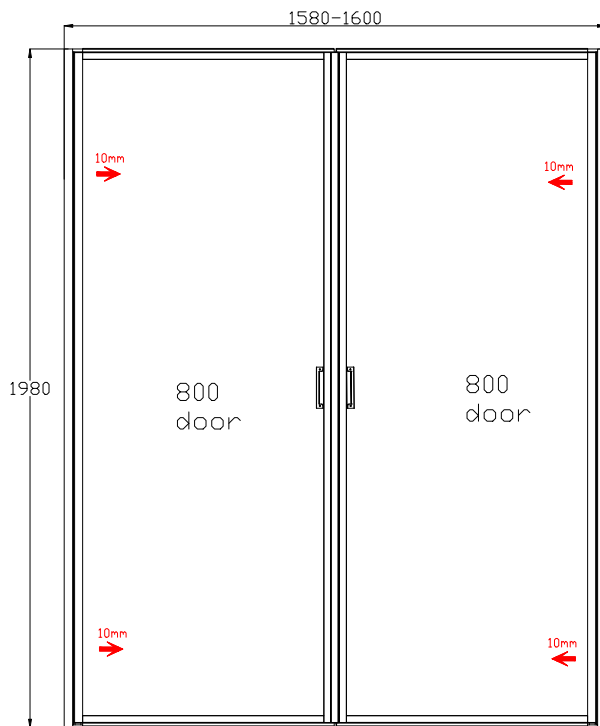

combination mode
wall+door+wall
wall+wall+door
installation size:
Product size addition+(4mm to 24mm)

combination mode
door+wall
wall+door
installation size:
Product size addition+(4mm to 24mm)

combination mode
door+door+wall
wall+door+door
installation size:
Product size addition-(0mm to 20mm)

**combination mode
door+door
installation size:
Product size addition-(0mm to 20mm)**