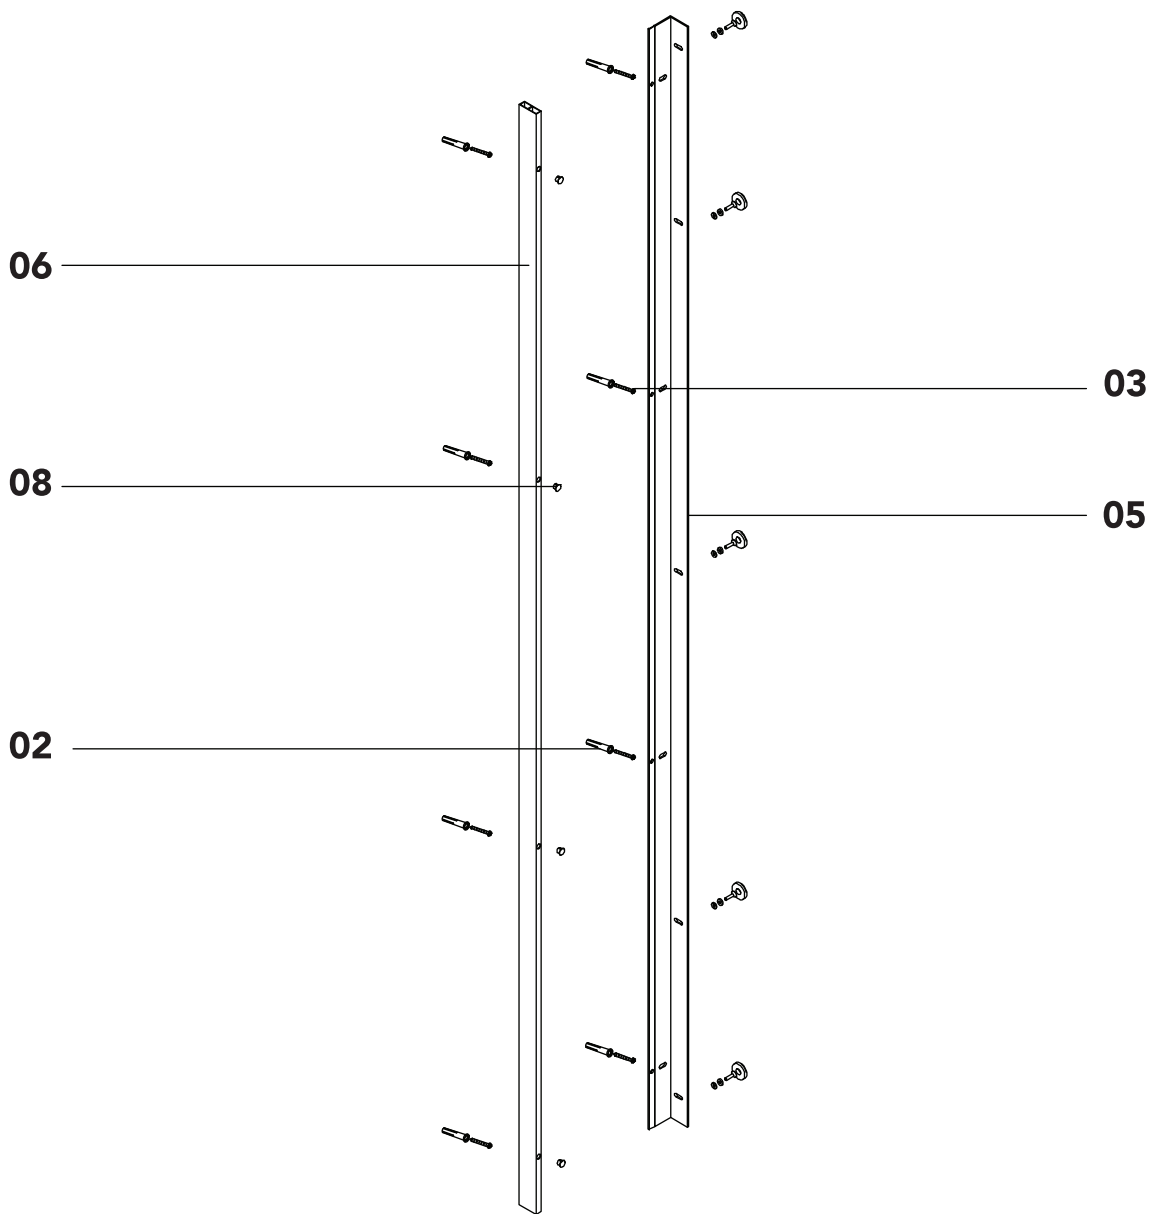

EN Drill Head
SV Borr
NO Borr
DK Bor
FI Poranterä

Pen/penn/penna/
kynä

EN Glue gun
SV Limpistol
NO Limpistol
DK Limpistol
FI Limpistol

Copyright ©2021 Borett Webbutik AB. Original content rights reserved. All product names, logos, and brands are property of their respective owners.