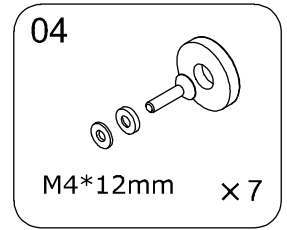

EN Drill Head
SV Borr
NO Borr
DK Bor
FI Poranterä

Pen/penn/penna/
kynä

EN Glue gun
SV Limpistol
NO Limpistol
DK Limpistol
FI Limpistol

Copyright ©2021 Borett Webbutik AB. Original content rights reserved. All product names, logos, and brands are property of their respective owners.