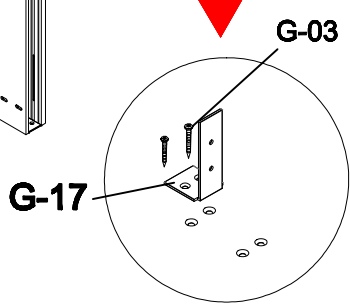

this part in luck door package

Fit with magnetic door installation

Before installation, please match the direction with the magnetic strip on the door

pressure the windshield

Fit with luck door installation

G-10

G-09

- A=
- 50WALL=495mm
- 60WALL=595mm
- 70WALL=695mm
- 80WALL=795mm
- 90WALL=895mm
- 100WALL=995mm

A=
 50WALL=495mm
 60WALL=595mm
 70WALL=695mm
 80WALL=795mm
 90WALL=895mm
 100WALL=995mm

NOOLI

LIVING WITH GRACE