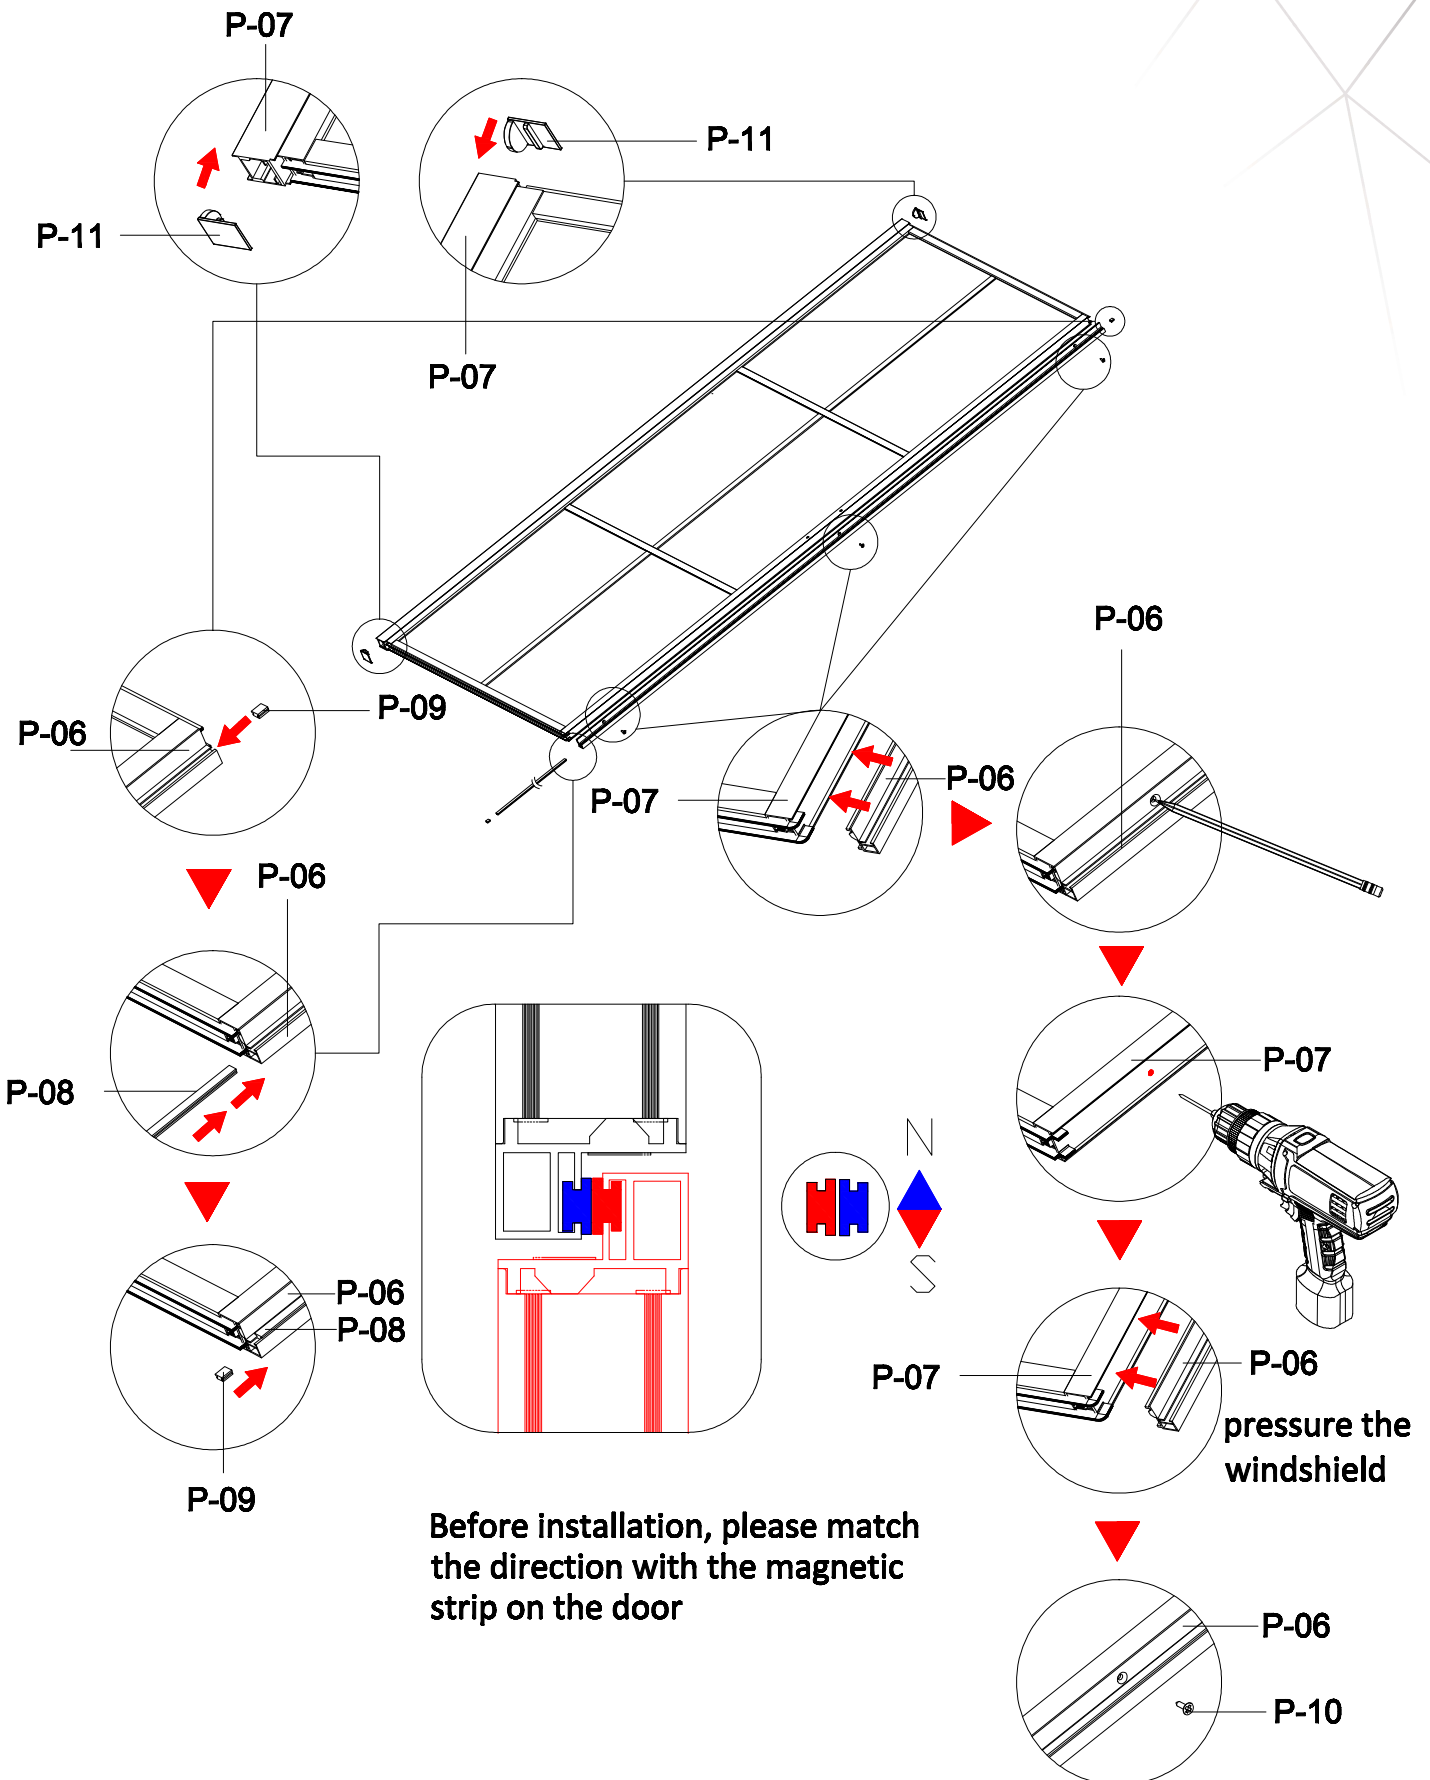

Pen/penn/penna/
kynä

EN Silicone gun
SV Silikonspruta
NO Silikonsprøyte
DK Silikone Sprøjte
FI Silikoniruisku

EN Saw
SV Såg
NO Sag
DK Sav
FI Saha

GSV WALL

Fit with magnetic door installation

Fit with luck door installation

this part in luck door package

Fit with magnetic door installation

Before installation, please match the direction with the magnetic strip on the door

pressure the windshield

Fit with luck door installation