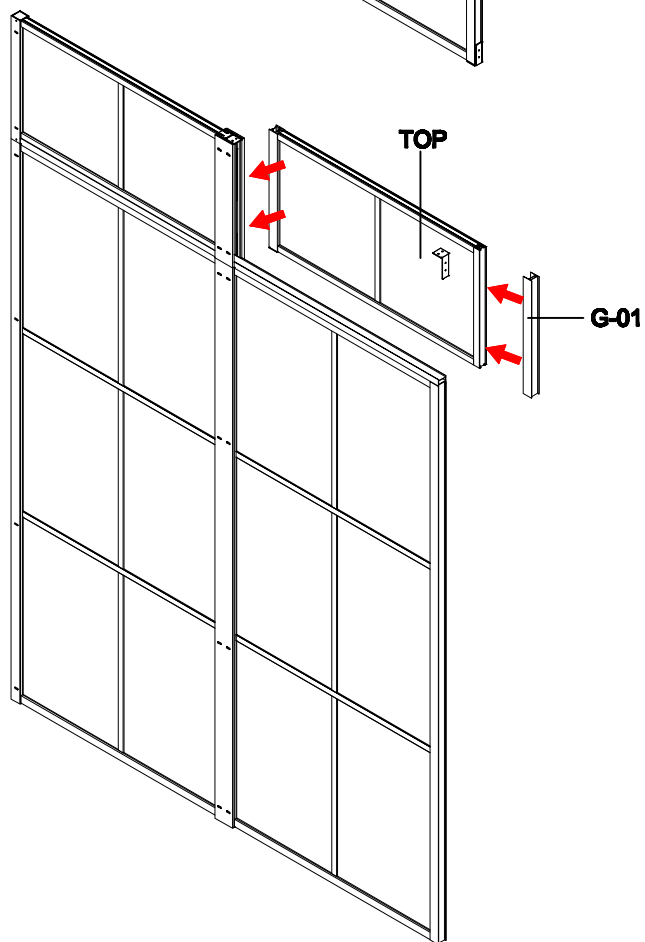

G-10

G-09

- A=
- 50WALL=495mm
- 60WALL=595mm
- 70WALL=695mm
- 80WALL=795mm
- 90WALL=895mm
- 100WALL=995mm

A=
 50WALL=495mm
 60WALL=595mm
 70WALL=695mm
 80WALL=795mm
 90WALL=895mm
 100WALL=995mm

NOOLI

LIVING WITH GRACE