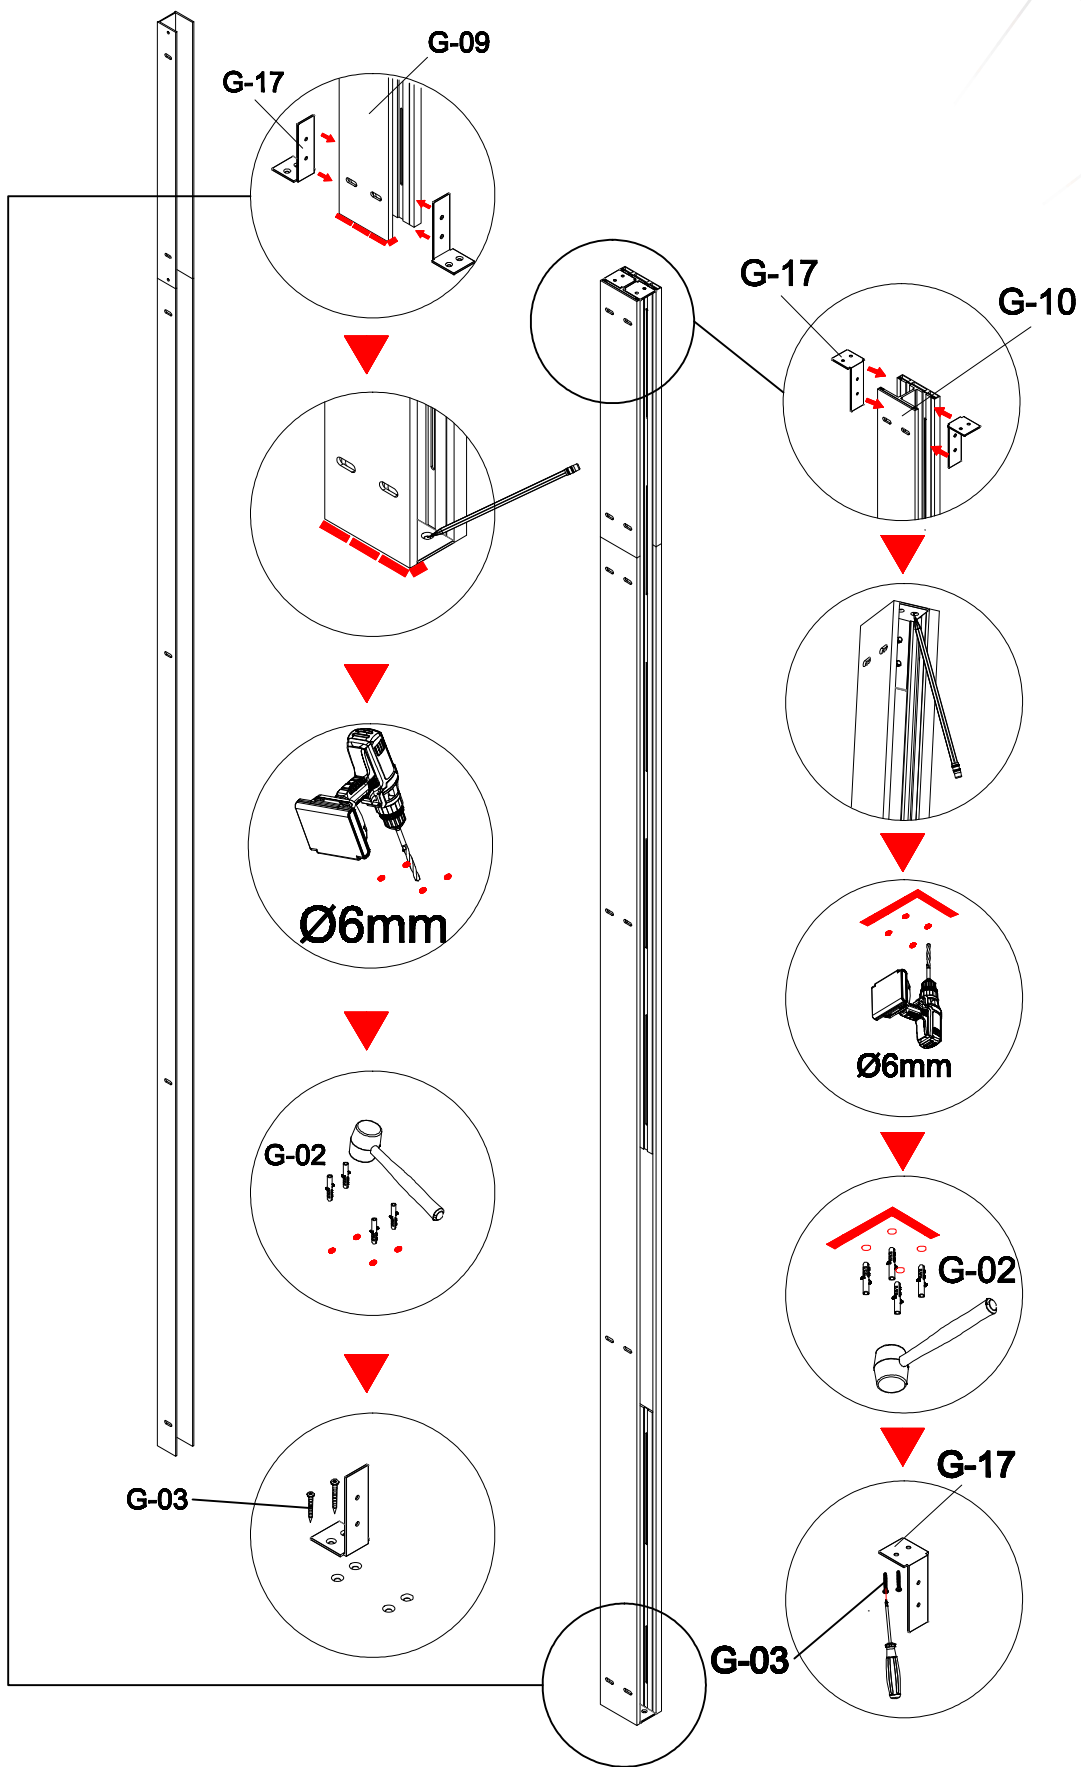

this part in luck door package

Fit with magnetic door installation

Before installation, please match the direction with the magnetic strip on the door

pressure the windshield

Fit with luck door installation

GSV GNG

GSV 012 GNG

GSV TOP PART

P-01

P-07

G-05

P-07

GNG

G-10

G-09

- A=
- 50WALL=495mm
- 60WALL=595mm
- 70WALL=695mm
- 80WALL=795mm
- 90WALL=895mm
- 100WALL=995mm

A=
 50WALL=495mm
 60WALL=595mm
 70WALL=695mm
 80WALL=795mm
 90WALL=895mm
 100WALL=995mm

NOOLI

LIVING WITH GRACE