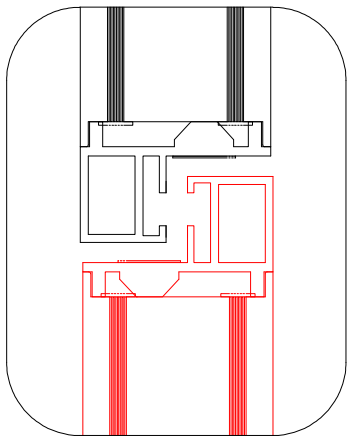

this part in luck door package

Fit with magnetic door installation

Before installation, please match the direction with the magnetic strip on the door

pressure the windshield

Fit with luck door installation

GSV GNG

GSV 012 GNG

GSV TOP PART

P-01

P-07

G-05

P-07

GNG

G-10

G-09

- A=
- 50WALL=495mm
- 60WALL=595mm
- 70WALL=695mm
- 80WALL=795mm
- 90WALL=895mm
- 100WALL=995mm

A=
 50WALL=495mm
 60WALL=595mm
 70WALL=695mm
 80WALL=795mm
 90WALL=895mm
 100WALL=995mm

NOOLI

LIVING WITH GRACE