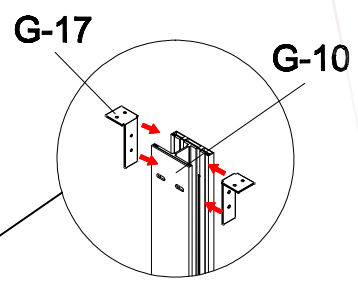

this part in luck door package

Fit with magnetic door installation

Before installation, please match the direction with the magnetic strip on the door

pressure the windshield

Fit with luck door installation

G-10

G-09

- A=
- 50WALL=495mm
- 60WALL=595mm
- 70WALL=695mm
- 80WALL=795mm
- 90WALL=895mm
- 100WALL=995mm

A=
 50WALL=495mm
 60WALL=595mm
 70WALL=695mm
 80WALL=795mm
 90WALL=895mm
 100WALL=995mm

NOOLI

LIVING WITH GRACE