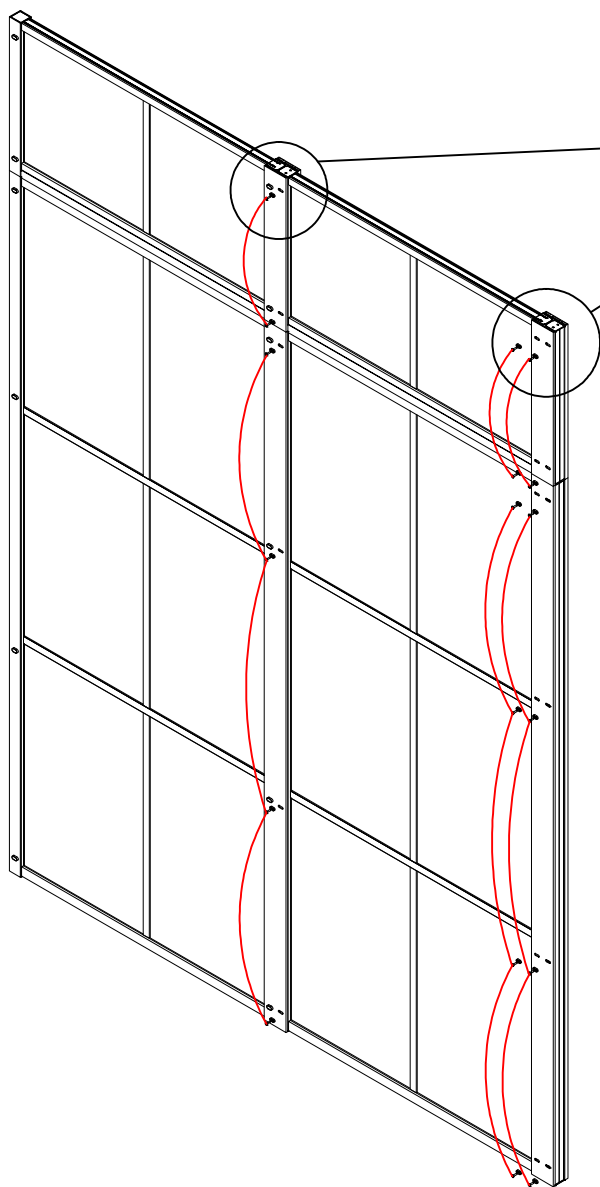

G-10

G-09

- A=
- 50WALL=495mm
- 60WALL=595mm
- 70WALL=695mm
- 80WALL=795mm
- 90WALL=895mm
- 100WALL=995mm

A=
 50WALL=495mm
 60WALL=595mm
 70WALL=695mm
 80WALL=795mm
 90WALL=895mm
 100WALL=995mm

NOOLI

LIVING WITH GRACE