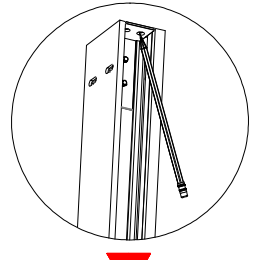

G-10

G-09

- A=
- 50WALL=495mm
- 60WALL=595mm
- 70WALL=695mm
- 80WALL=795mm
- 90WALL=895mm
- 100WALL=995mm

A=
 50WALL=495mm
 60WALL=595mm
 70WALL=695mm
 80WALL=795mm
 90WALL=895mm
 100WALL=995mm

NOOLI

LIVING WITH GRACE