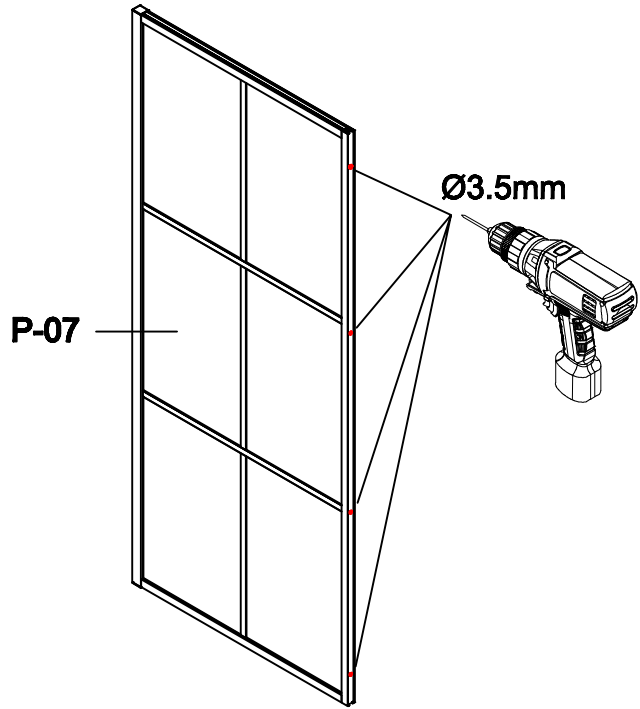

this part in luck door package

Fit with magnetic door installation

Before installation, please match the direction with the magnetic strip on the door

pressure the windshield

Fit with luck door installation

G-10

G-09

- A=
- 50WALL=495mm
- 60WALL=595mm
- 70WALL=695mm
- 80WALL=795mm
- 90WALL=895mm
- 100WALL=995mm

A=
 50WALL=495mm
 60WALL=595mm
 70WALL=695mm
 80WALL=795mm
 90WALL=895mm
 100WALL=995mm

NOOLI

LIVING WITH GRACE