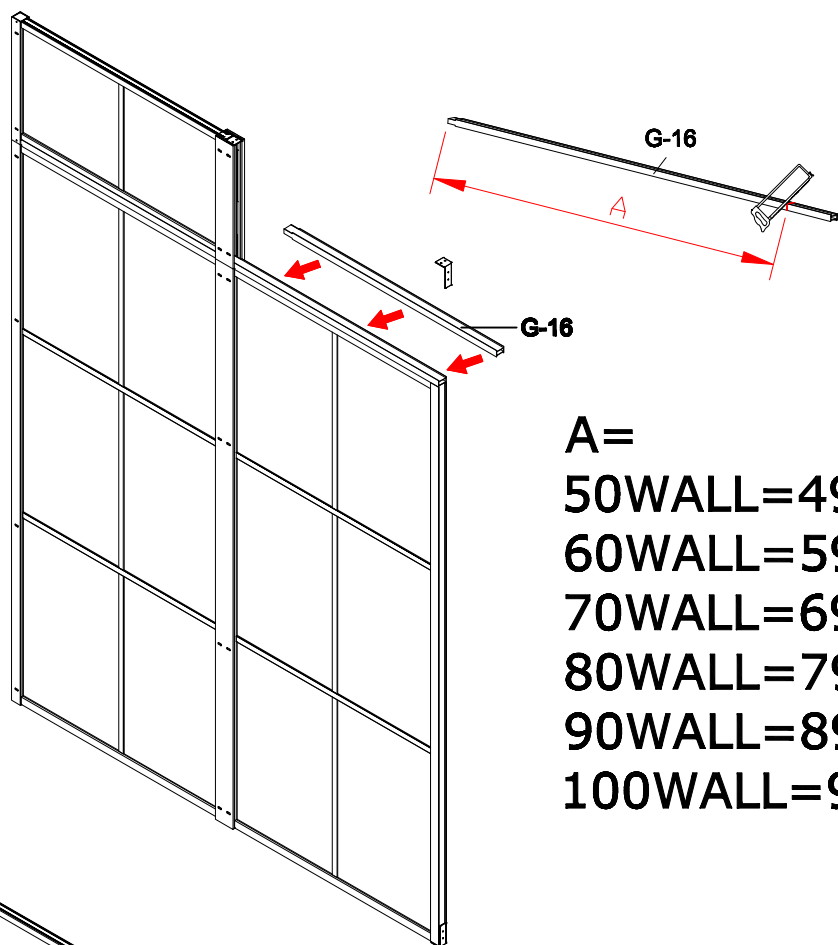

G-10

G-09

- A=
- 50WALL=495mm
- 60WALL=595mm
- 70WALL=695mm
- 80WALL=795mm
- 90WALL=895mm
- 100WALL=995mm

A=
 50WALL=495mm
 60WALL=595mm
 70WALL=695mm
 80WALL=795mm
 90WALL=895mm
 100WALL=995mm

NOOLI

LIVING WITH GRACE