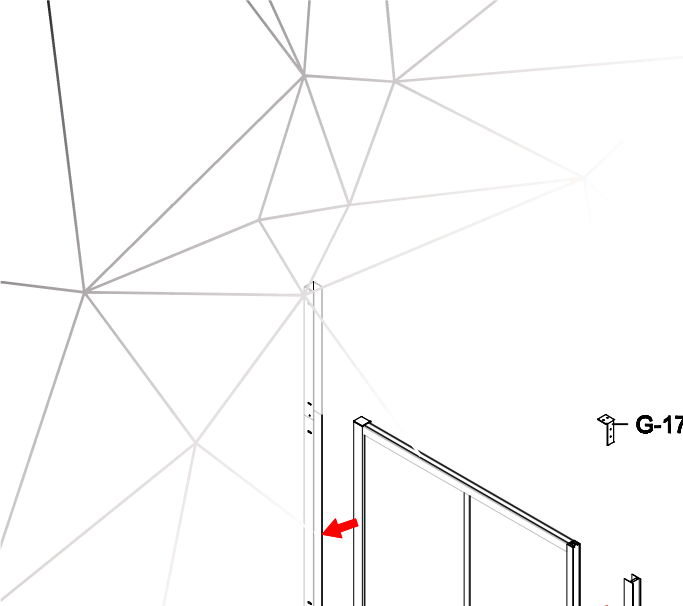

this part in luck door package

Fit with magnetic door installation

Before installation, please match the direction with the magnetic strip on the door

pressure the windshield

Fit with luck door installation

GSV GNG

GSV 012 GNG

GSV TOP PART

P-01

P-07

G-05

P-07

GNG

G-10

G-09

- A=
- 50WALL=495mm
- 60WALL=595mm
- 70WALL=695mm
- 80WALL=795mm
- 90WALL=895mm
- 100WALL=995mm

A=
 50WALL=495mm
 60WALL=595mm
 70WALL=695mm
 80WALL=795mm
 90WALL=895mm
 100WALL=995mm

NOOLI

LIVING WITH GRACE