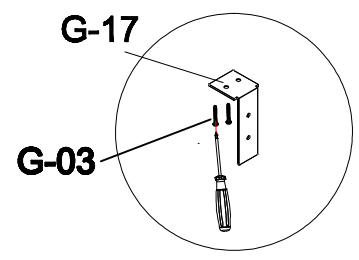

G-10

G-09

- A=
- 50WALL=495mm
- 60WALL=595mm
- 70WALL=695mm
- 80WALL=795mm
- 90WALL=895mm
- 100WALL=995mm

A=
 50WALL=495mm
 60WALL=595mm
 70WALL=695mm
 80WALL=795mm
 90WALL=895mm
 100WALL=995mm

NOOLI

LIVING WITH GRACE