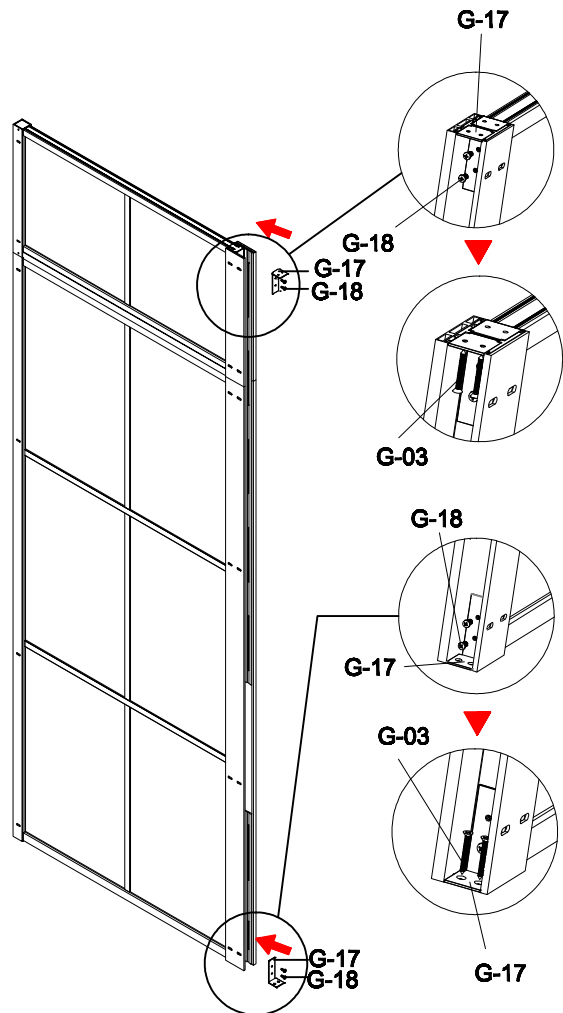

this part in luck door package

Fit with magnetic door installation

Before installation, please match the direction with the magnetic strip on the door

pressure the windshield

Fit with luck door installation

G-10

G-09

- A=
- 50WALL=495mm
- 60WALL=595mm
- 70WALL=695mm
- 80WALL=795mm
- 90WALL=895mm
- 100WALL=995mm

A=
 50WALL=495mm
 60WALL=595mm
 70WALL=695mm
 80WALL=795mm
 90WALL=895mm
 100WALL=995mm

NOOLI

LIVING WITH GRACE