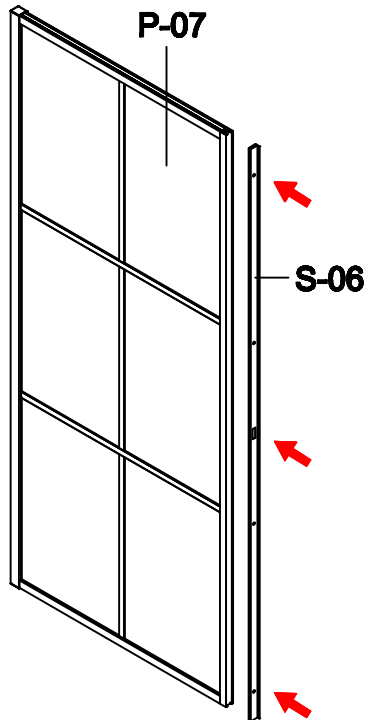

this part in luck door package

Fit with magnetic door installation

Before installation, please match the direction with the magnetic strip on the door

pressure the windshield

Fit with luck door installation

G-10

G-09

- A=
- 50WALL=495mm
- 60WALL=595mm
- 70WALL=695mm
- 80WALL=795mm
- 90WALL=895mm
- 100WALL=995mm

A=
 50WALL=495mm
 60WALL=595mm
 70WALL=695mm
 80WALL=795mm
 90WALL=895mm
 100WALL=995mm

NOOLI

LIVING WITH GRACE