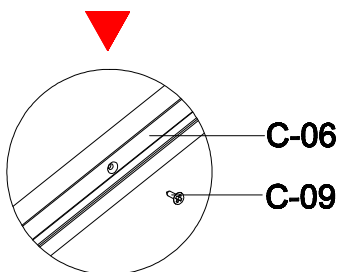

this part in luck door package

Fit with magnetic door installation

Before installation, please match the direction with the magnetic strip on the door

pressure the windshield

Fit with luck door installation

GSV GNG

GSV 012 GNG

GSV TOP PART

P-01

P-07

G-05

P-07

GNG