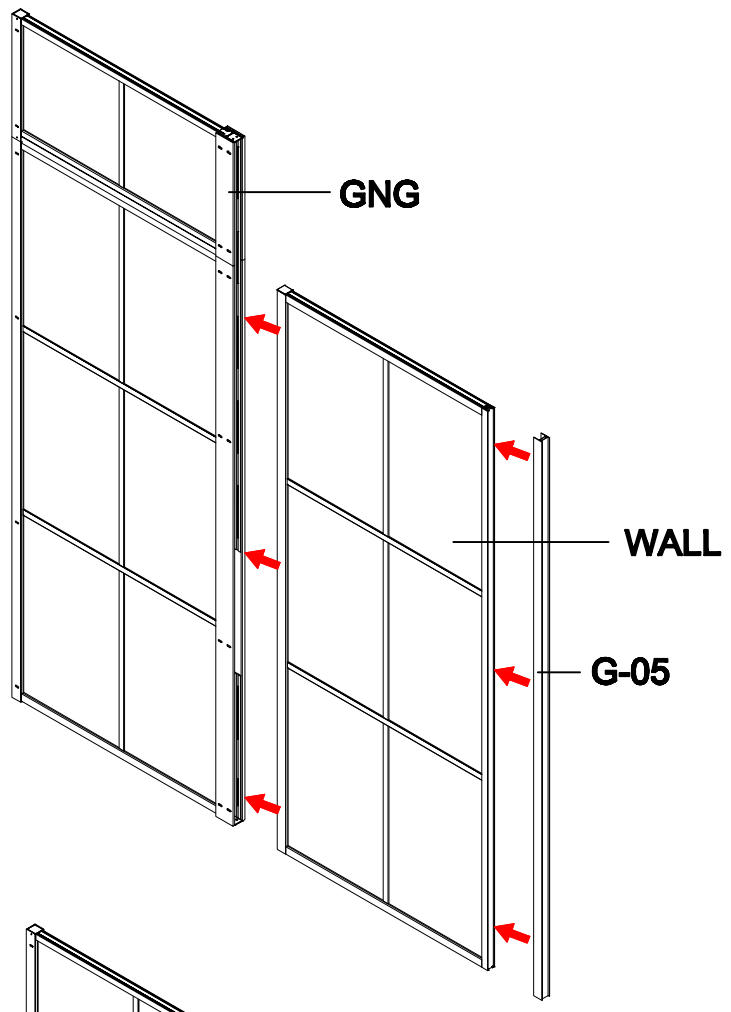

G-10

G-09

- A=
- 50WALL=495mm
- 60WALL=595mm
- 70WALL=695mm
- 80WALL=795mm
- 90WALL=895mm
- 100WALL=995mm

A=
 50WALL=495mm
 60WALL=595mm
 70WALL=695mm
 80WALL=795mm
 90WALL=895mm
 100WALL=995mm

NOOLI

LIVING WITH GRACE