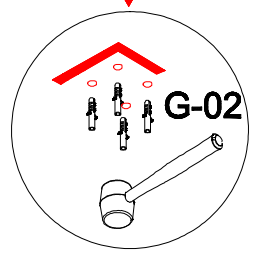

G-10

G-09

- A=
- 50WALL=495mm
- 60WALL=595mm
- 70WALL=695mm
- 80WALL=795mm
- 90WALL=895mm
- 100WALL=995mm

A=
 50WALL=495mm
 60WALL=595mm
 70WALL=695mm
 80WALL=795mm
 90WALL=895mm
 100WALL=995mm

NOOLI

LIVING WITH GRACE