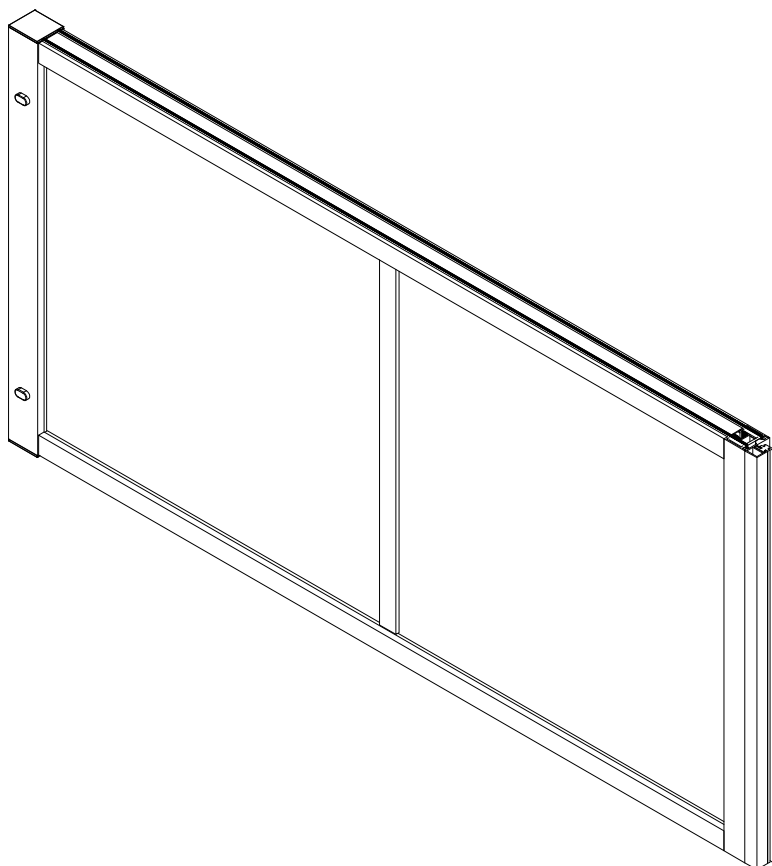

GSV TOP PART