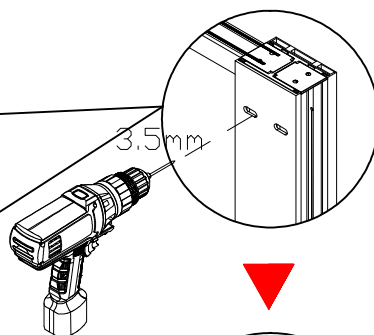

G-10

G-09

- A=
- 50WALL=495mm
- 60WALL=595mm
- 70WALL=695mm
- 80WALL=795mm
- 90WALL=895mm
- 100WALL=995mm

A=
 50WALL=495mm
 60WALL=595mm
 70WALL=695mm
 80WALL=795mm
 90WALL=895mm
 100WALL=995mm

NOOLI

LIVING WITH GRACE