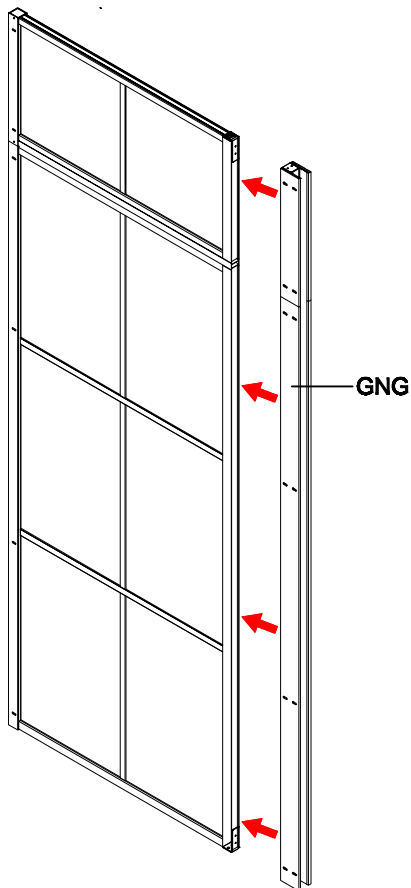

G-10

G-09

- A=
- 50WALL=495mm
- 60WALL=595mm
- 70WALL=695mm
- 80WALL=795mm
- 90WALL=895mm
- 100WALL=995mm

A=
 50WALL=495mm
 60WALL=595mm
 70WALL=695mm
 80WALL=795mm
 90WALL=895mm
 100WALL=995mm

NOOLI

LIVING WITH GRACE