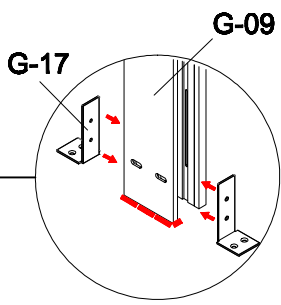

this part in luck door package

Fit with magnetic door installation

Before installation, please match the direction with the magnetic strip on the door

pressure the windshield

Fit with luck door installation

G-10

G-09

- A=
- 50WALL=495mm
- 60WALL=595mm
- 70WALL=695mm
- 80WALL=795mm
- 90WALL=895mm
- 100WALL=995mm

A=
 50WALL=495mm
 60WALL=595mm
 70WALL=695mm
 80WALL=795mm
 90WALL=895mm
 100WALL=995mm

NOOLI

LIVING WITH GRACE