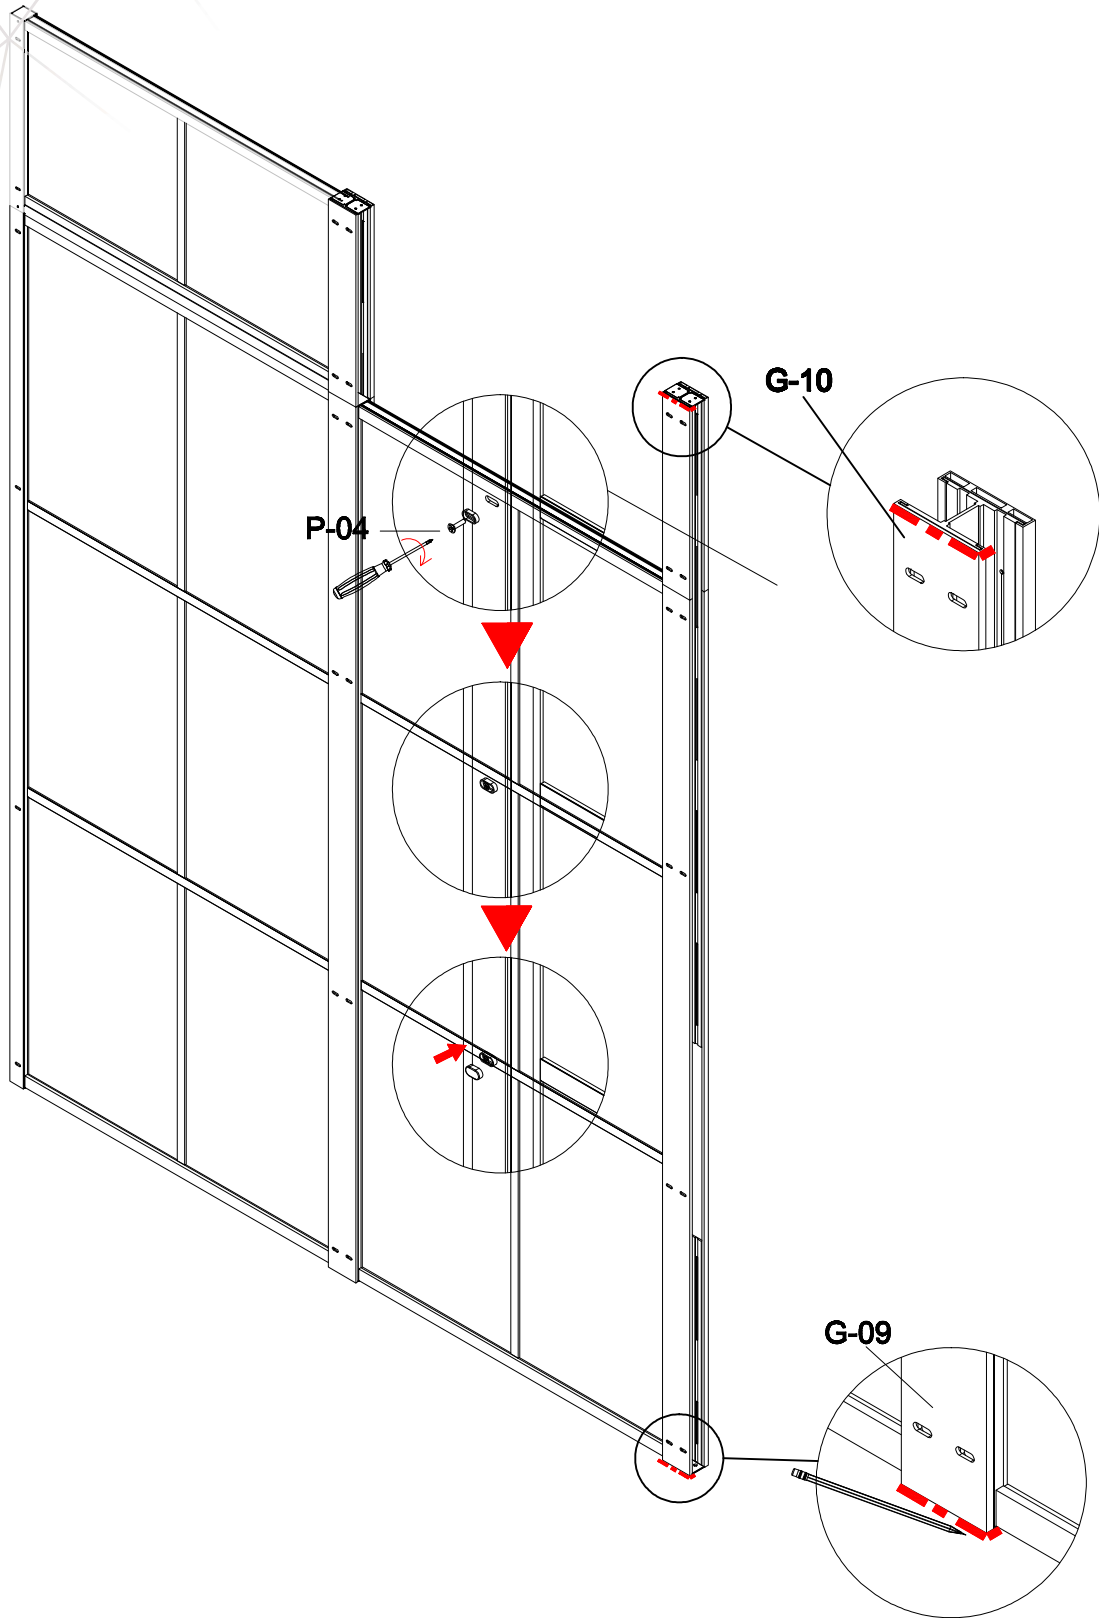

this part in luck door package

Fit with magnetic door installation

Before installation, please match the direction with the magnetic strip on the door

pressure the windshield

Fit with luck door installation

G-10

G-09

- A=
- 50WALL=495mm
- 60WALL=595mm
- 70WALL=695mm
- 80WALL=795mm
- 90WALL=895mm
- 100WALL=995mm

A=
 50WALL=495mm
 60WALL=595mm
 70WALL=695mm
 80WALL=795mm
 90WALL=895mm
 100WALL=995mm

NOOLI

LIVING WITH GRACE