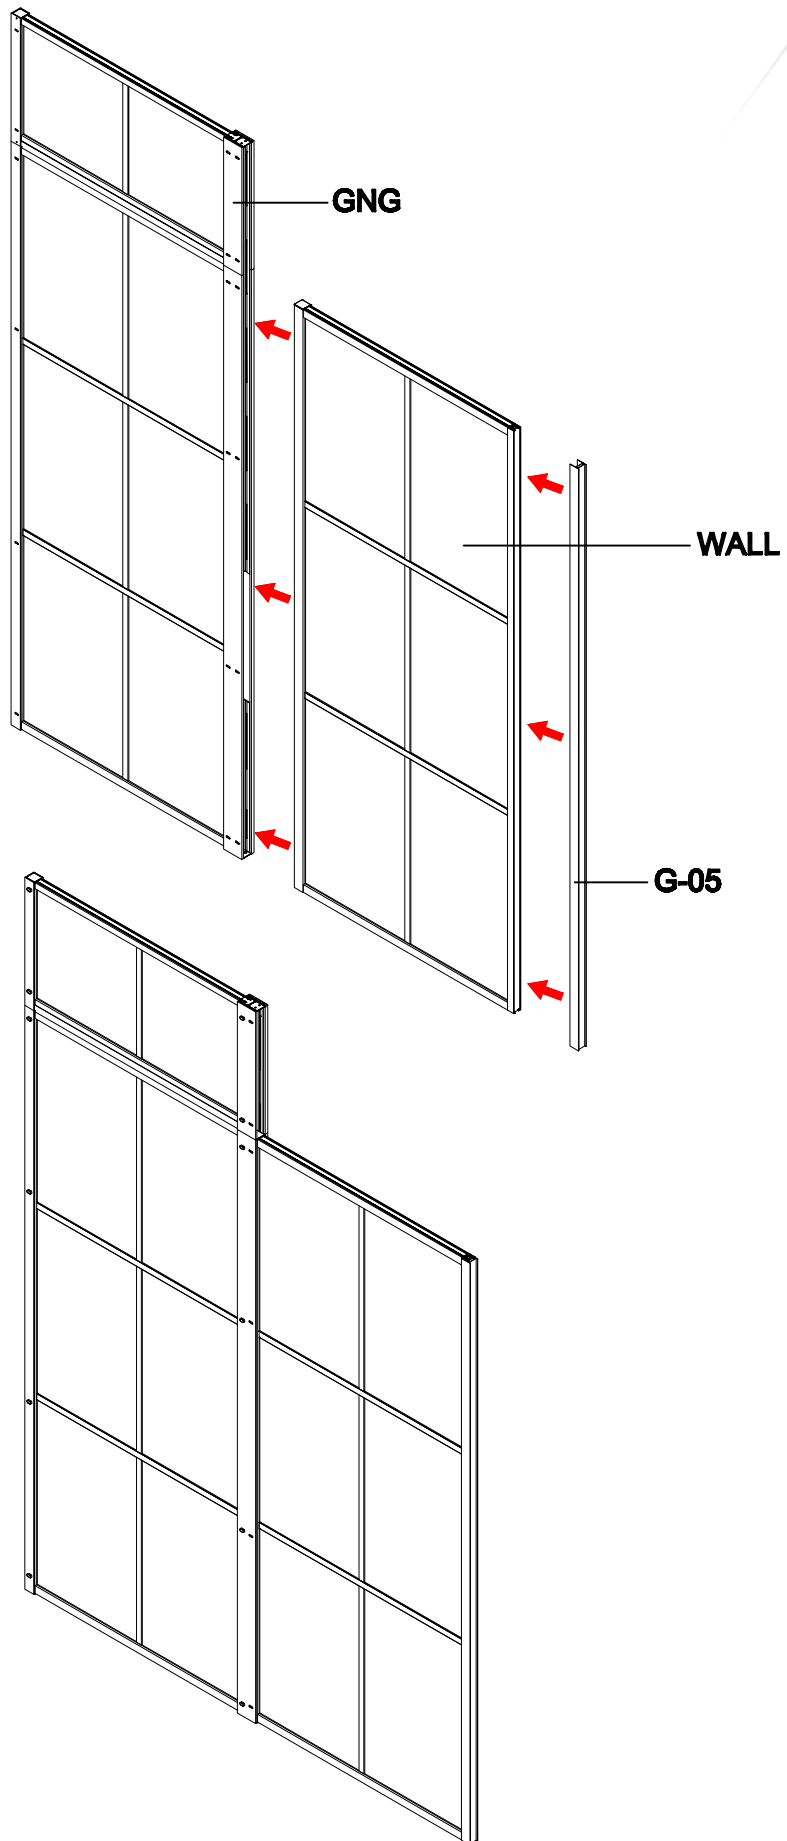

GSV TWO WALLS WITH TOP INSTALL MANUAL

WALL

SIDE OF WALL

Purchasing list

GNG SUPPORT = 2PCS

WALL = 2PCS

TOP PARTS = 2 PCS

NOOLI

GSV GNG

GSV 012 GNG

GSV TOP PART

P-01

P-07

G-05

P-07

GNG

G-10

G-09

- A=
- 50WALL=495mm
- 60WALL=595mm
- 70WALL=695mm
- 80WALL=795mm
- 90WALL=895mm
- 100WALL=995mm

A=
 50WALL=495mm
 60WALL=595mm
 70WALL=695mm
 80WALL=795mm
 90WALL=895mm
 100WALL=995mm

NOOLI

LIVING WITH GRACE