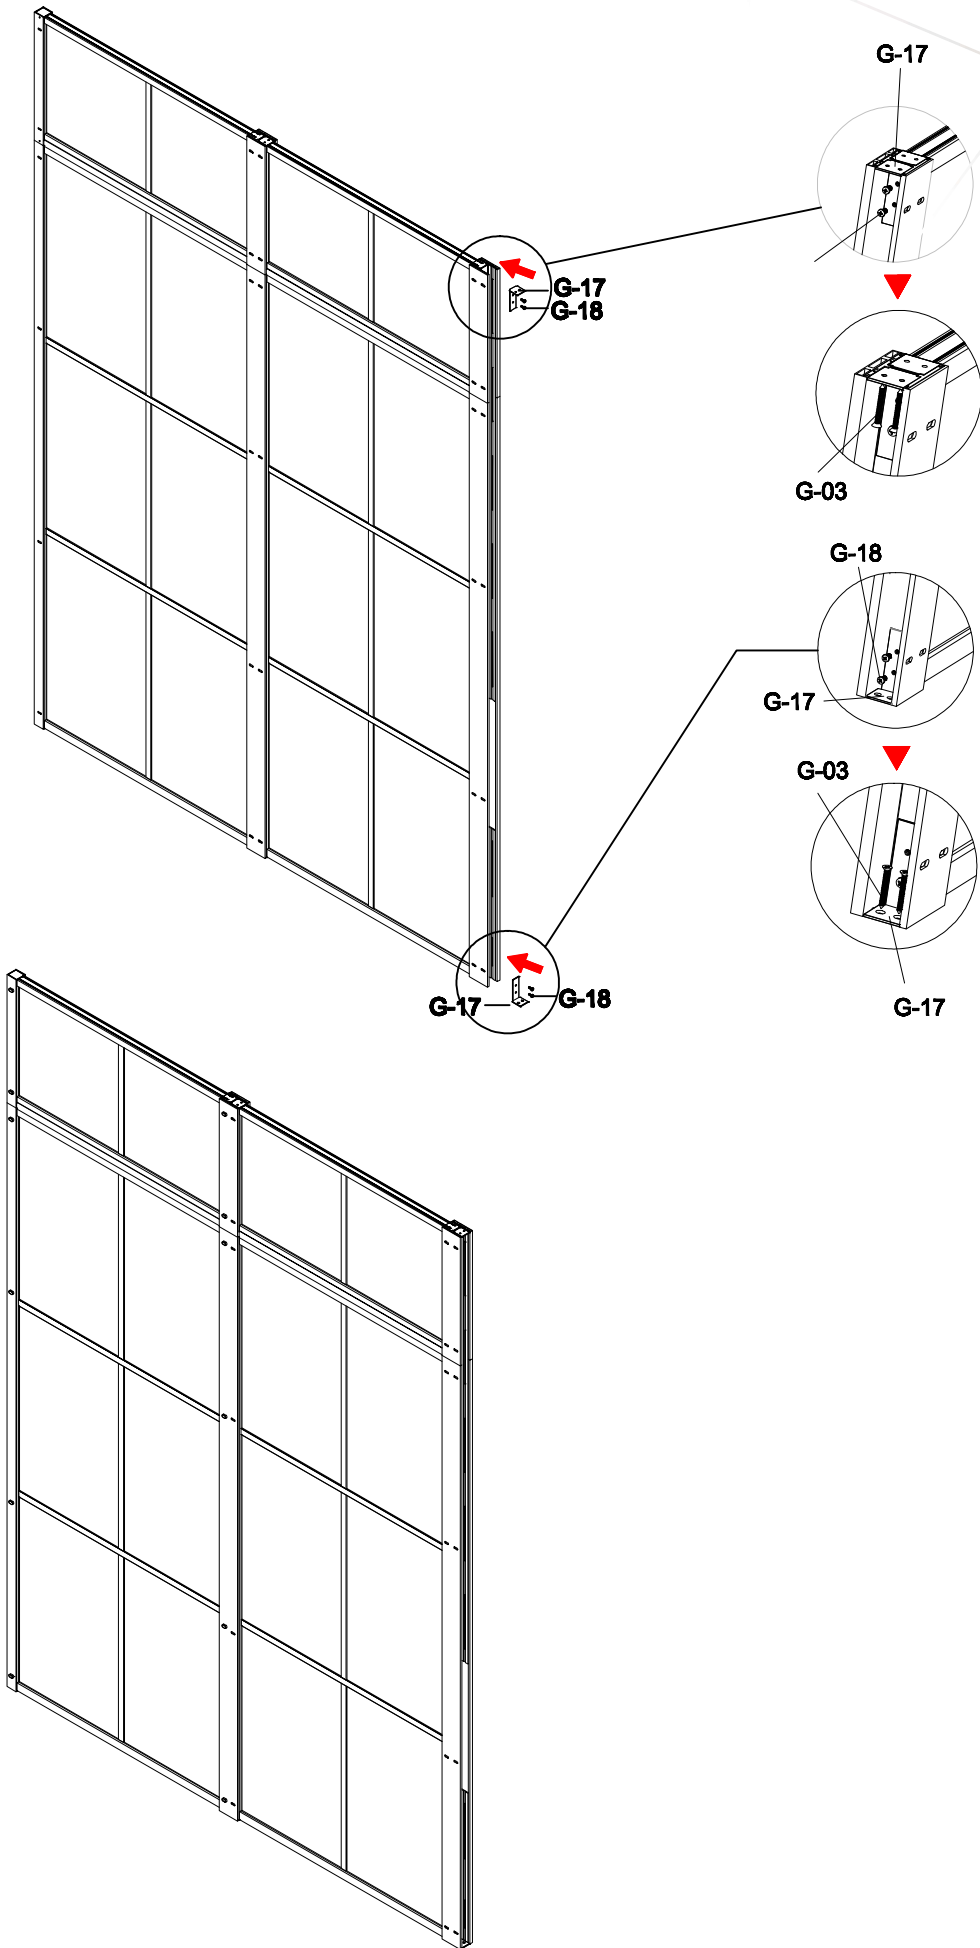

G-10

G-09

- A=
- 50WALL=495mm
- 60WALL=595mm
- 70WALL=695mm
- 80WALL=795mm
- 90WALL=895mm
- 100WALL=995mm

A=
 50WALL=495mm
 60WALL=595mm
 70WALL=695mm
 80WALL=795mm
 90WALL=895mm
 100WALL=995mm

NOOLI

LIVING WITH GRACE