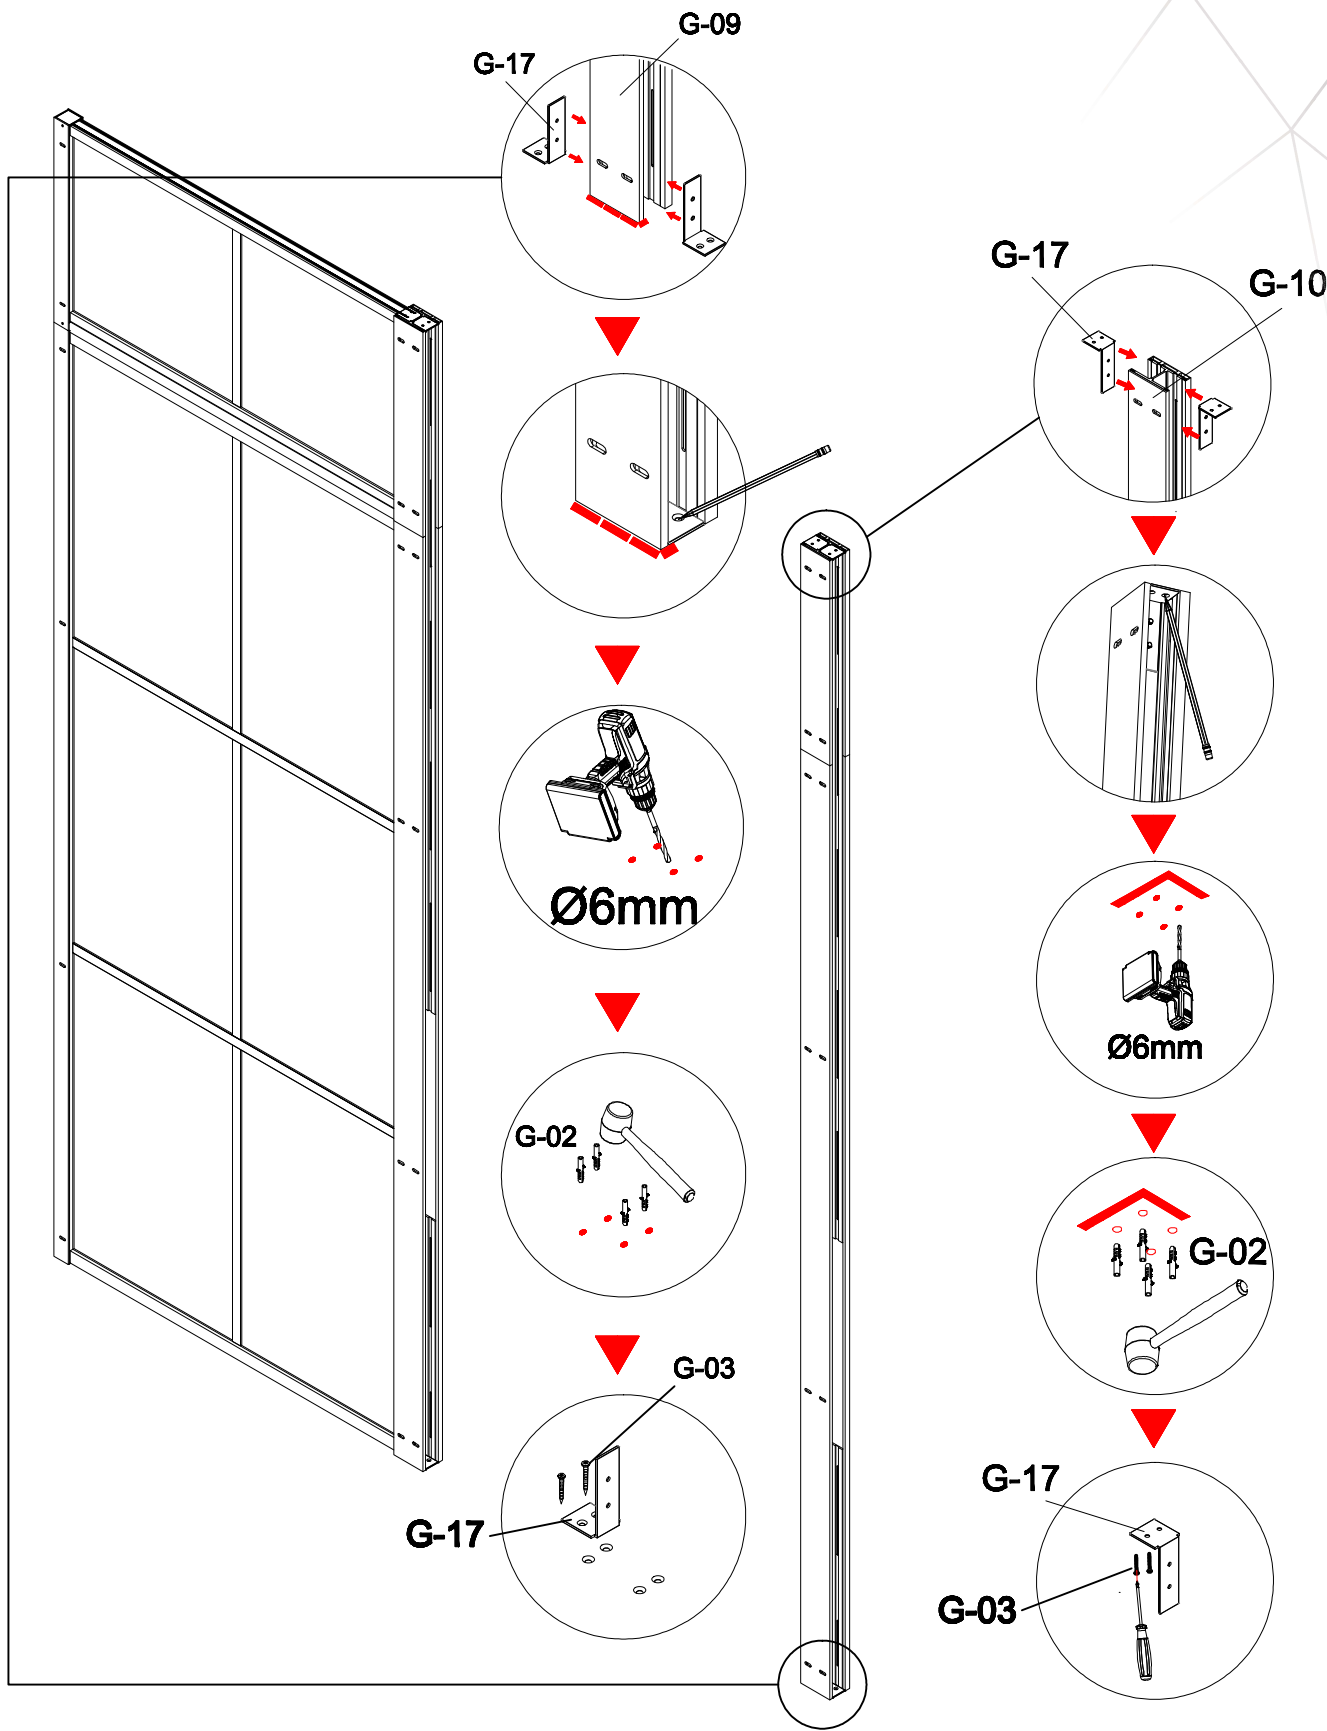

this part in luck door package

Fit with magnetic door installation

Before installation, please match the direction with the magnetic strip on the door

pressure the windshield

Fit with luck door installation

G-10

G-09

- A=
- 50WALL=495mm
- 60WALL=595mm
- 70WALL=695mm
- 80WALL=795mm
- 90WALL=895mm
- 100WALL=995mm

A=
 50WALL=495mm
 60WALL=595mm
 70WALL=695mm
 80WALL=795mm
 90WALL=895mm
 100WALL=995mm

NOOLI

LIVING WITH GRACE