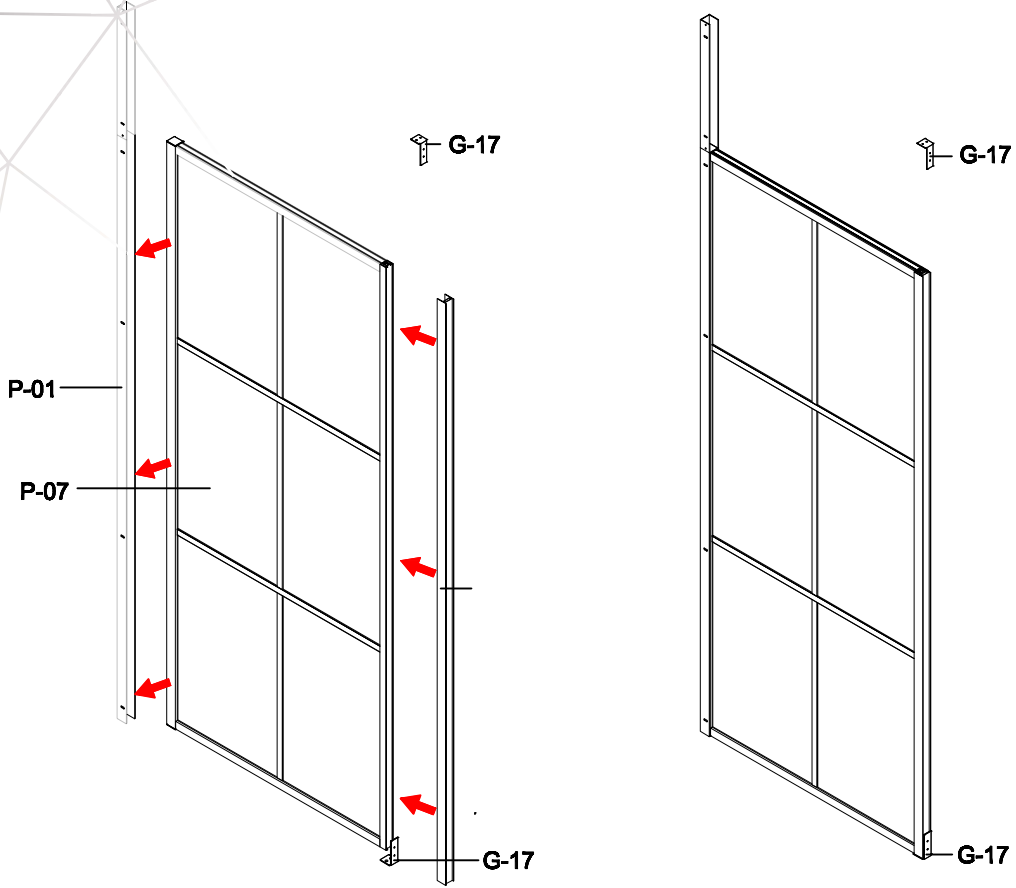

this part in luck door package

Fit with magnetic door installation

Before installation, please match the direction with the magnetic strip on the door

pressure the windshield

Fit with luck door installation

G-10

G-09

- A=
- 50WALL=495mm
- 60WALL=595mm
- 70WALL=695mm
- 80WALL=795mm
- 90WALL=895mm
- 100WALL=995mm

A=
 50WALL=495mm
 60WALL=595mm
 70WALL=695mm
 80WALL=795mm
 90WALL=895mm
 100WALL=995mm

NOOLI

LIVING WITH GRACE