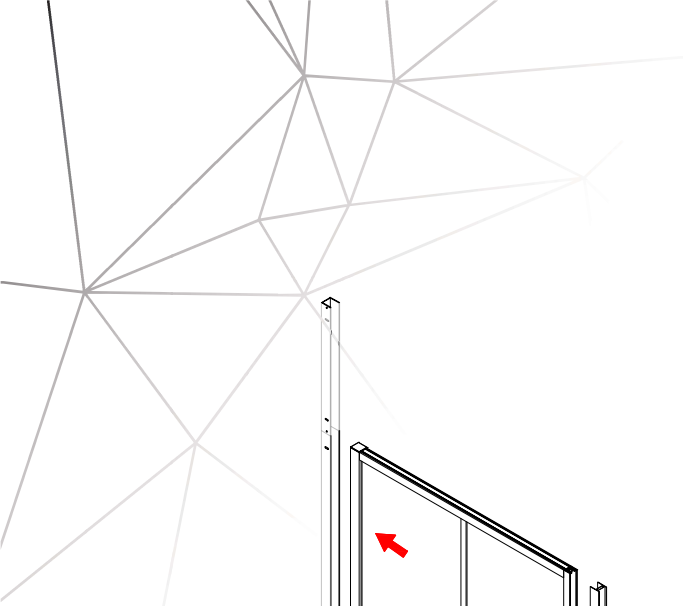

this part in luck door package

Fit with magnetic door installation

Before installation, please match the direction with the magnetic strip on the door

pressure the windshield

Fit with luck door installation

GSV GNG

GSV 012 GNG

GSV TOP PART

P-01

P-07

G-05

P-07

GNG

G-10

G-09

- A=
- 50WALL=495mm
- 60WALL=595mm
- 70WALL=695mm
- 80WALL=795mm
- 90WALL=895mm
- 100WALL=995mm

A=
 50WALL=495mm
 60WALL=595mm
 70WALL=695mm
 80WALL=795mm
 90WALL=895mm
 100WALL=995mm

NOOLI

LIVING WITH GRACE