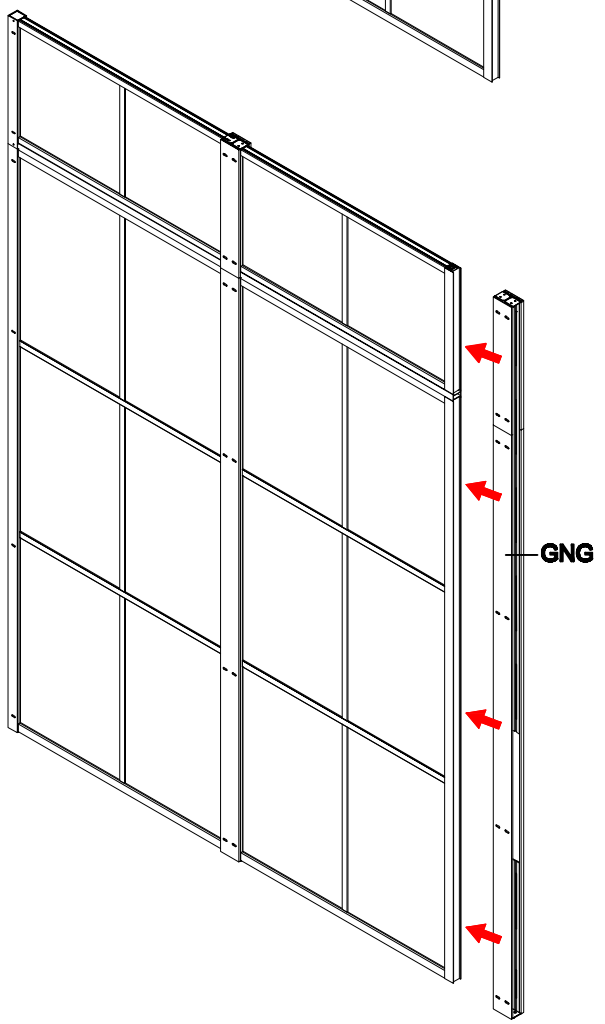

this part in luck door package

Fit with magnetic door installation

Before installation, please match the direction with the magnetic strip on the door

pressure the windshield

Fit with luck door installation

G-10

G-09

- A=
- 50WALL=495mm
- 60WALL=595mm
- 70WALL=695mm
- 80WALL=795mm
- 90WALL=895mm
- 100WALL=995mm

A=
 50WALL=495mm
 60WALL=595mm
 70WALL=695mm
 80WALL=795mm
 90WALL=895mm
 100WALL=995mm

NOOLI

LIVING WITH GRACE