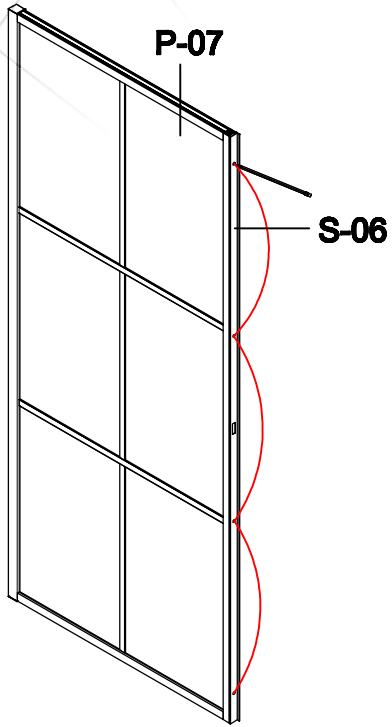

this part in luck door package

Fit with magnetic door installation

Before installation, please match the direction with the magnetic strip on the door

pressure the windshield

Fit with luck door installation

G-10

G-09

- A=
- 50WALL=495mm
- 60WALL=595mm
- 70WALL=695mm
- 80WALL=795mm
- 90WALL=895mm
- 100WALL=995mm

A=
 50WALL=495mm
 60WALL=595mm
 70WALL=695mm
 80WALL=795mm
 90WALL=895mm
 100WALL=995mm

NOOLI

LIVING WITH GRACE