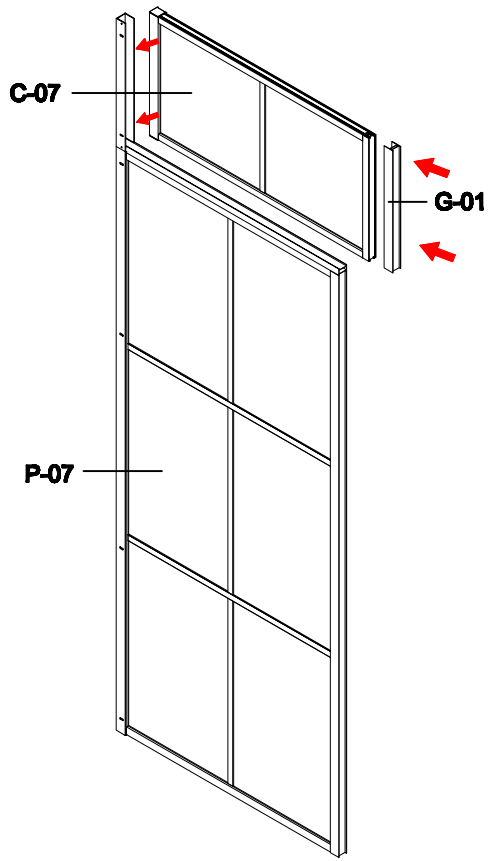

G-10

G-09

- A=
- 50WALL=495mm
- 60WALL=595mm
- 70WALL=695mm
- 80WALL=795mm
- 90WALL=895mm
- 100WALL=995mm

A=
 50WALL=495mm
 60WALL=595mm
 70WALL=695mm
 80WALL=795mm
 90WALL=895mm
 100WALL=995mm

NOOLI

LIVING WITH GRACE