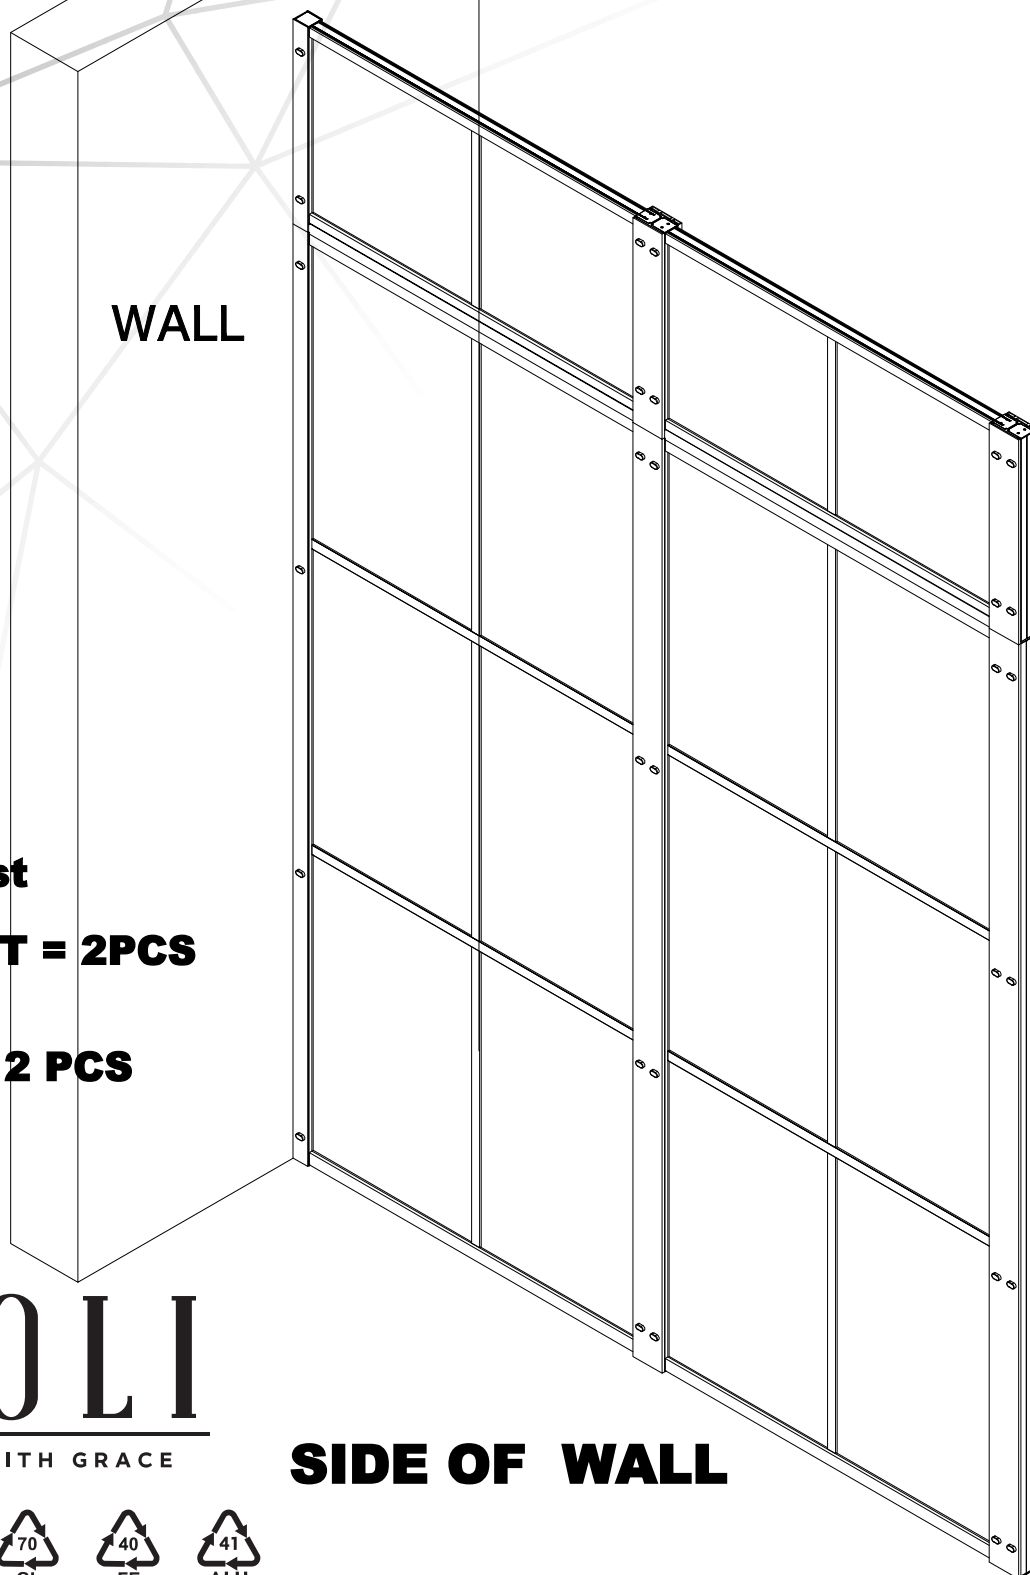

GSV TWO WALLS WITH TOP INSTALL MANUAL

WALL

SIDE OF WALL

Purchasing list

GNG SUPPORT = 2PCS

WALL = 2PCS

TOP PARTS = 2 PCS

NOOLI