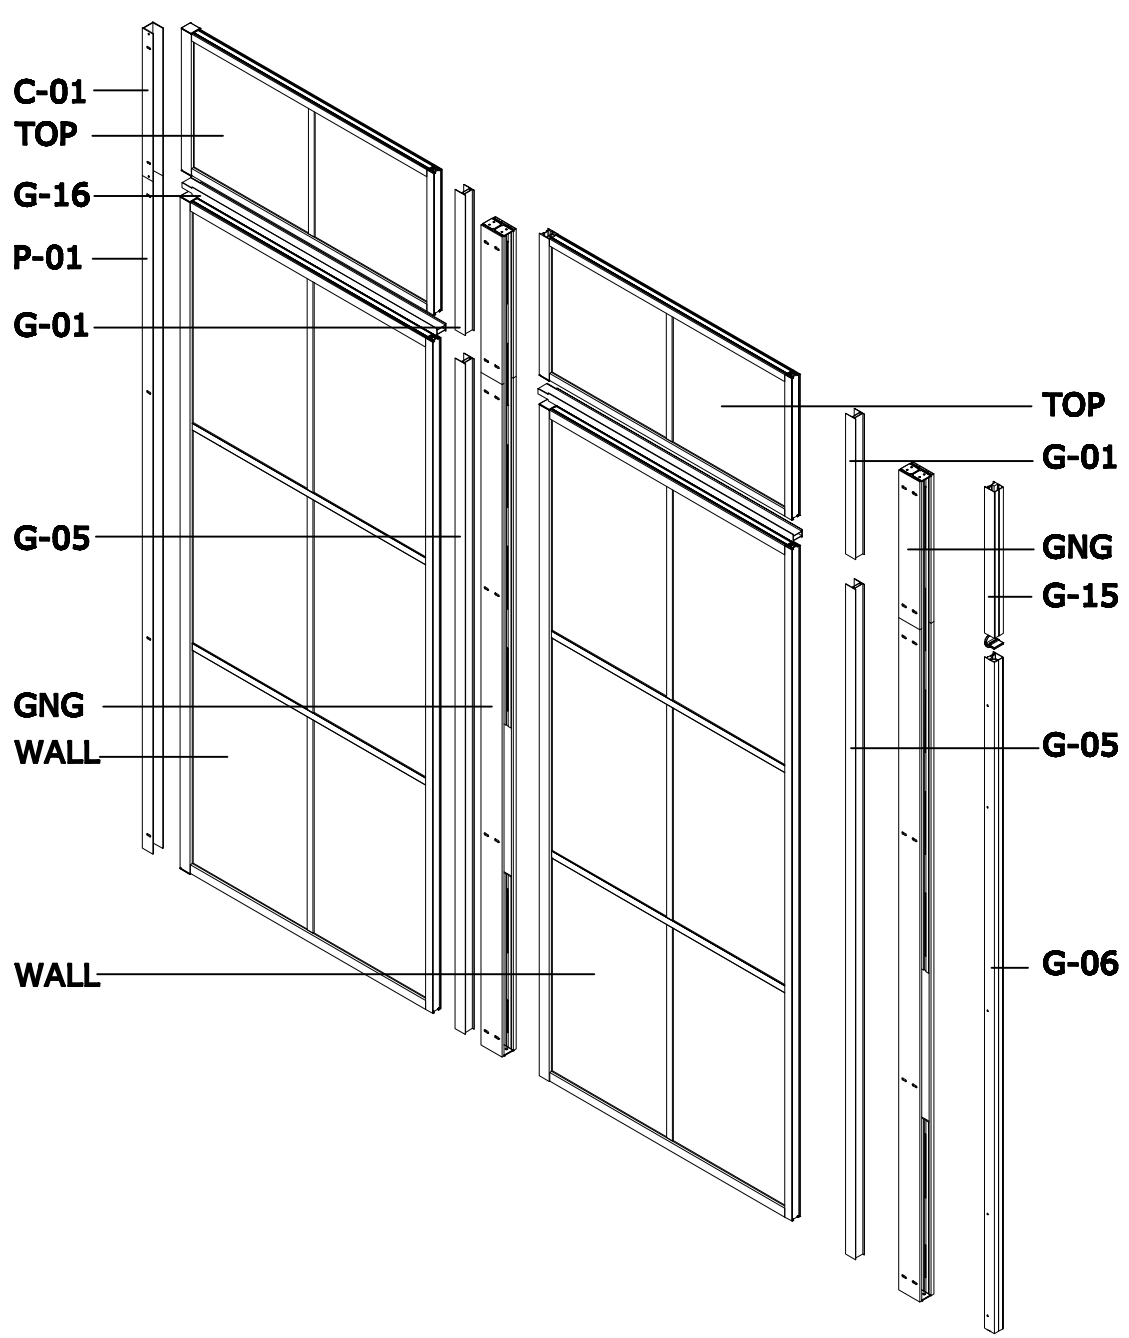

this part in luck door package

Fit with magnetic door installation

Before installation, please match the direction with the magnetic strip on the door

pressure the windshield

Fit with luck door installation

GSV GNG

GSV 012 GNG

GSV TOP PART

P-01

P-07

G-05

P-07

GNG

G-10

G-09

- A=
- 50WALL=495mm
- 60WALL=595mm
- 70WALL=695mm
- 80WALL=795mm
- 90WALL=895mm
- 100WALL=995mm

A=
 50WALL=495mm
 60WALL=595mm
 70WALL=695mm
 80WALL=795mm
 90WALL=895mm
 100WALL=995mm

NOOLI

LIVING WITH GRACE