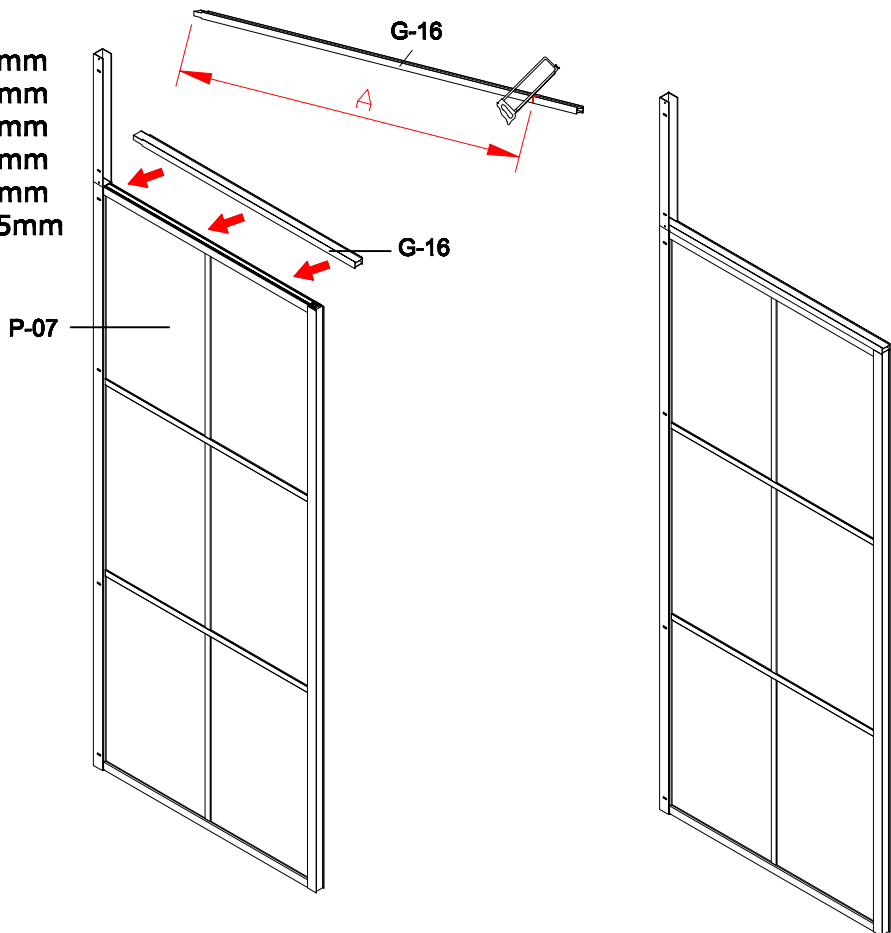

G-10

G-09

- A=
- 50WALL=495mm
- 60WALL=595mm
- 70WALL=695mm
- 80WALL=795mm
- 90WALL=895mm
- 100WALL=995mm

A=
 50WALL=495mm
 60WALL=595mm
 70WALL=695mm
 80WALL=795mm
 90WALL=895mm
 100WALL=995mm

NOOLI

LIVING WITH GRACE