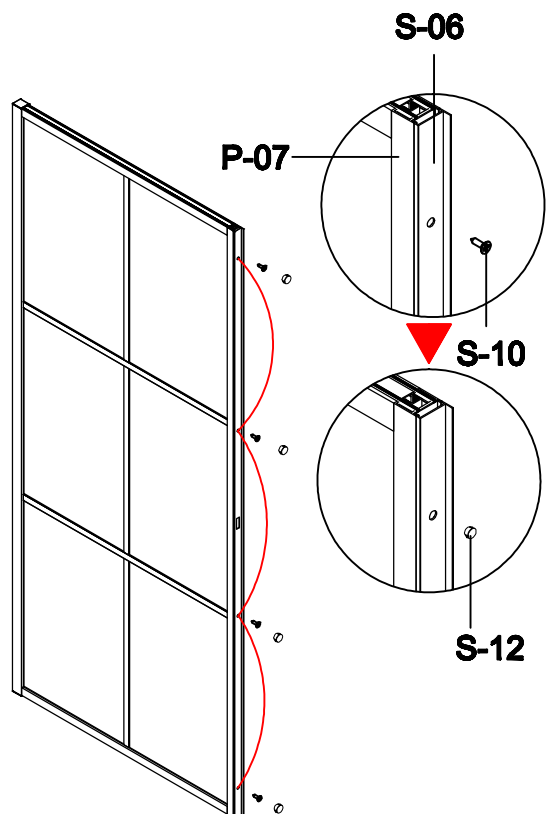

this part in luck door package

Fit with magnetic door installation

Before installation, please match the direction with the magnetic strip on the door

pressure the windshield

Fit with luck door installation

G-10

G-09

- A=
- 50WALL=495mm
- 60WALL=595mm
- 70WALL=695mm
- 80WALL=795mm
- 90WALL=895mm
- 100WALL=995mm

A=
 50WALL=495mm
 60WALL=595mm
 70WALL=695mm
 80WALL=795mm
 90WALL=895mm
 100WALL=995mm

NOOLI

LIVING WITH GRACE