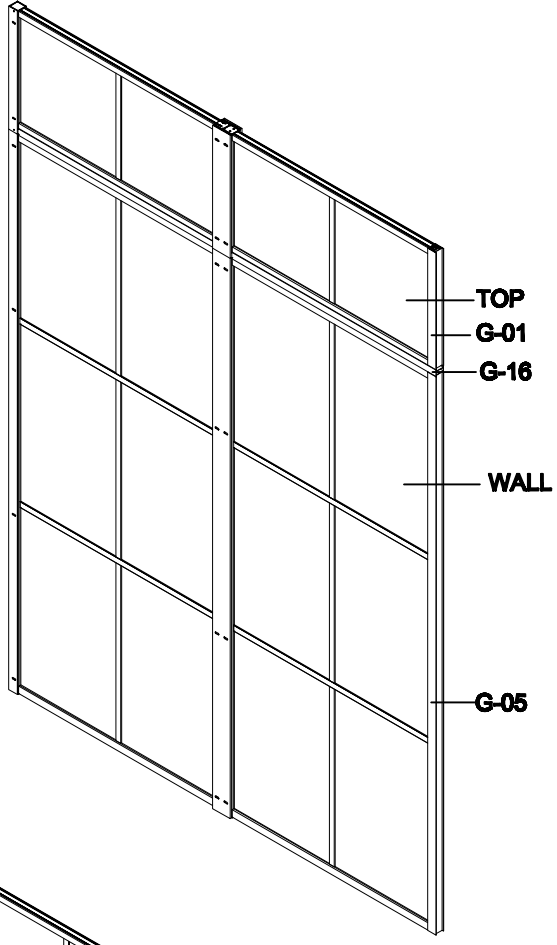

G-10

G-09

- A=
- 50WALL=495mm
- 60WALL=595mm
- 70WALL=695mm
- 80WALL=795mm
- 90WALL=895mm
- 100WALL=995mm

A=
 50WALL=495mm
 60WALL=595mm
 70WALL=695mm
 80WALL=795mm
 90WALL=895mm
 100WALL=995mm

NOOLI

LIVING WITH GRACE