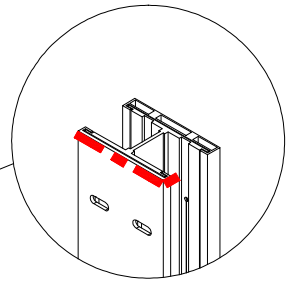

P-07

GNG

G-10

G-09