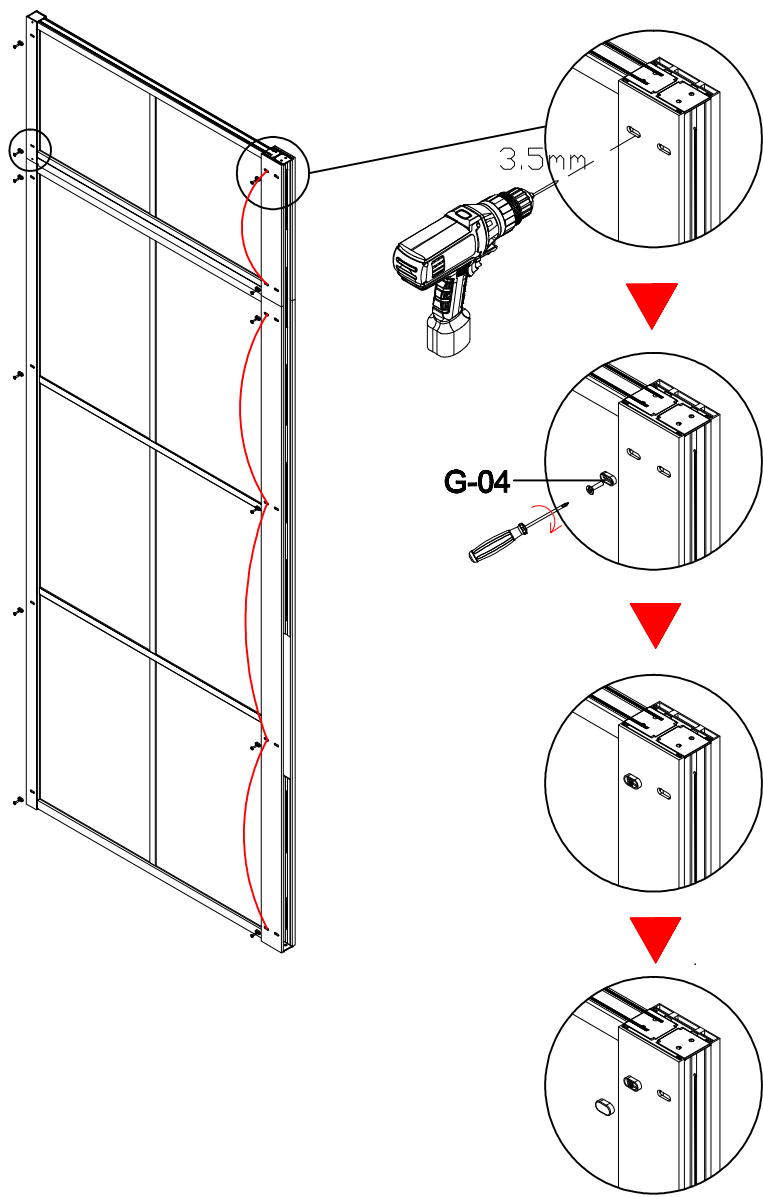

this part in luck door package

Fit with magnetic door installation

Before installation, please match the direction with the magnetic strip on the door

pressure the windshield

Fit with luck door installation

G-10

G-09

- A=
- 50WALL=495mm
- 60WALL=595mm
- 70WALL=695mm
- 80WALL=795mm
- 90WALL=895mm
- 100WALL=995mm

A=
 50WALL=495mm
 60WALL=595mm
 70WALL=695mm
 80WALL=795mm
 90WALL=895mm
 100WALL=995mm

NOOLI

LIVING WITH GRACE