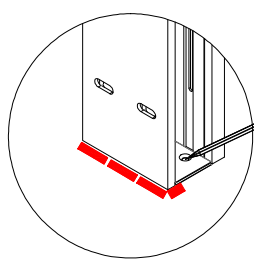

G-10

G-09

- A=
- 50WALL=495mm
- 60WALL=595mm
- 70WALL=695mm
- 80WALL=795mm
- 90WALL=895mm
- 100WALL=995mm

A=
 50WALL=495mm
 60WALL=595mm
 70WALL=695mm
 80WALL=795mm
 90WALL=895mm
 100WALL=995mm

NOOLI

LIVING WITH GRACE