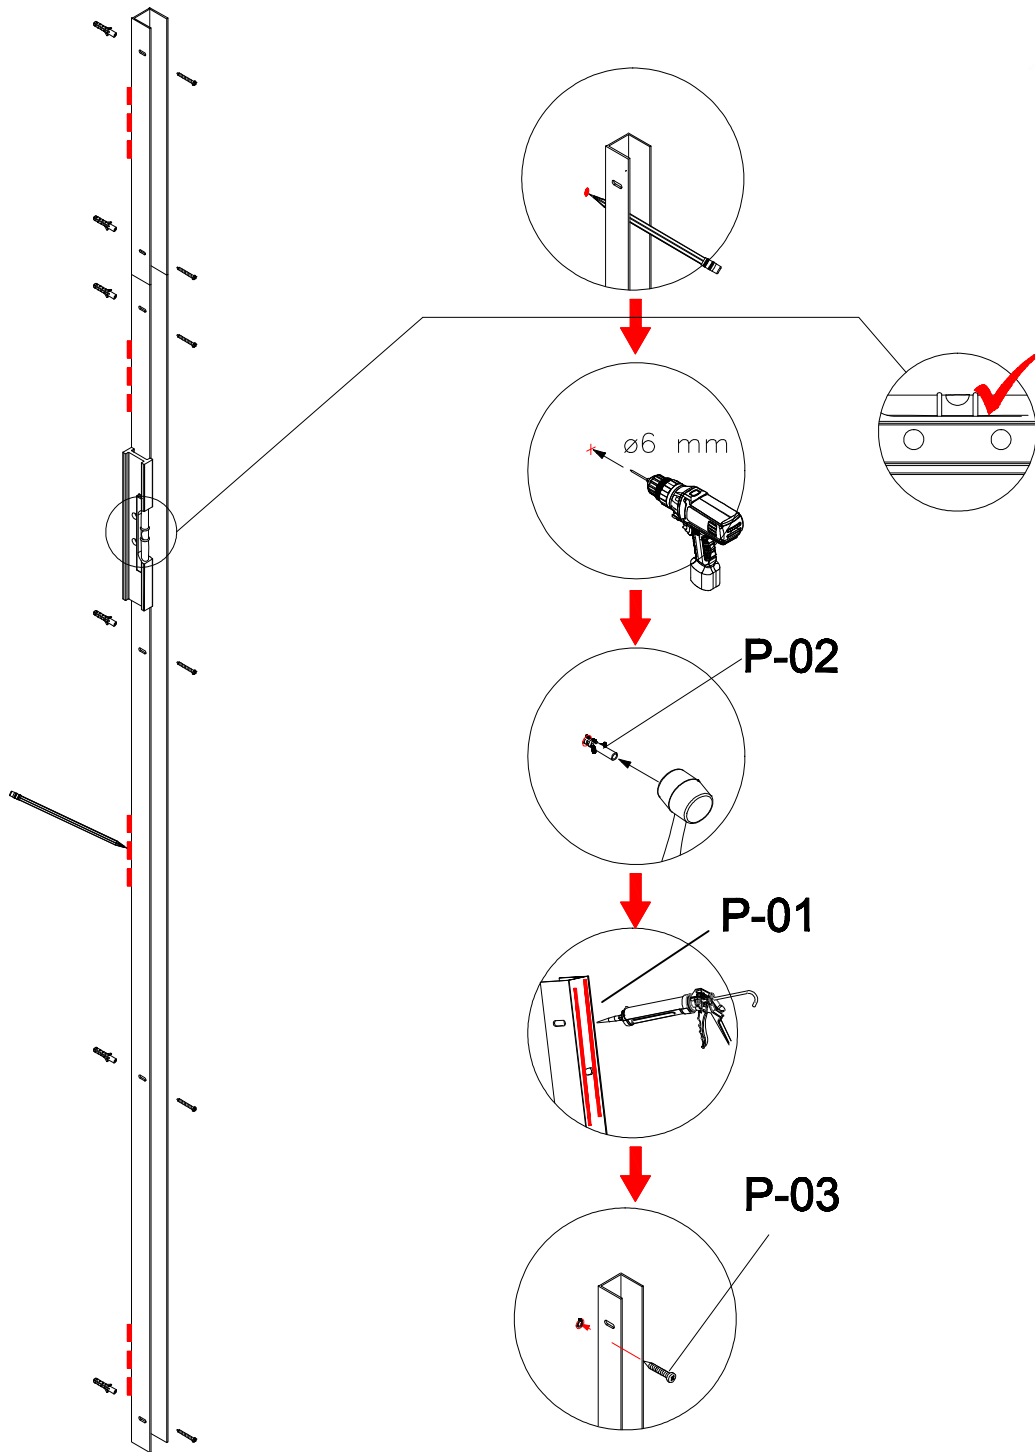

this part in luck door package

Fit with magnetic door installation

Before installation, please match the direction with the magnetic strip on the door

pressure the windshield

Fit with luck door installation

GSV GNG

GSV 012 GNG

GSV TOP PART

P-01

P-07

G-05

P-07

GNG

G-10

G-09

- A=
- 50WALL=495mm
- 60WALL=595mm
- 70WALL=695mm
- 80WALL=795mm
- 90WALL=895mm
- 100WALL=995mm

A=
 50WALL=495mm
 60WALL=595mm
 70WALL=695mm
 80WALL=795mm
 90WALL=895mm
 100WALL=995mm

NOOLI

LIVING WITH GRACE